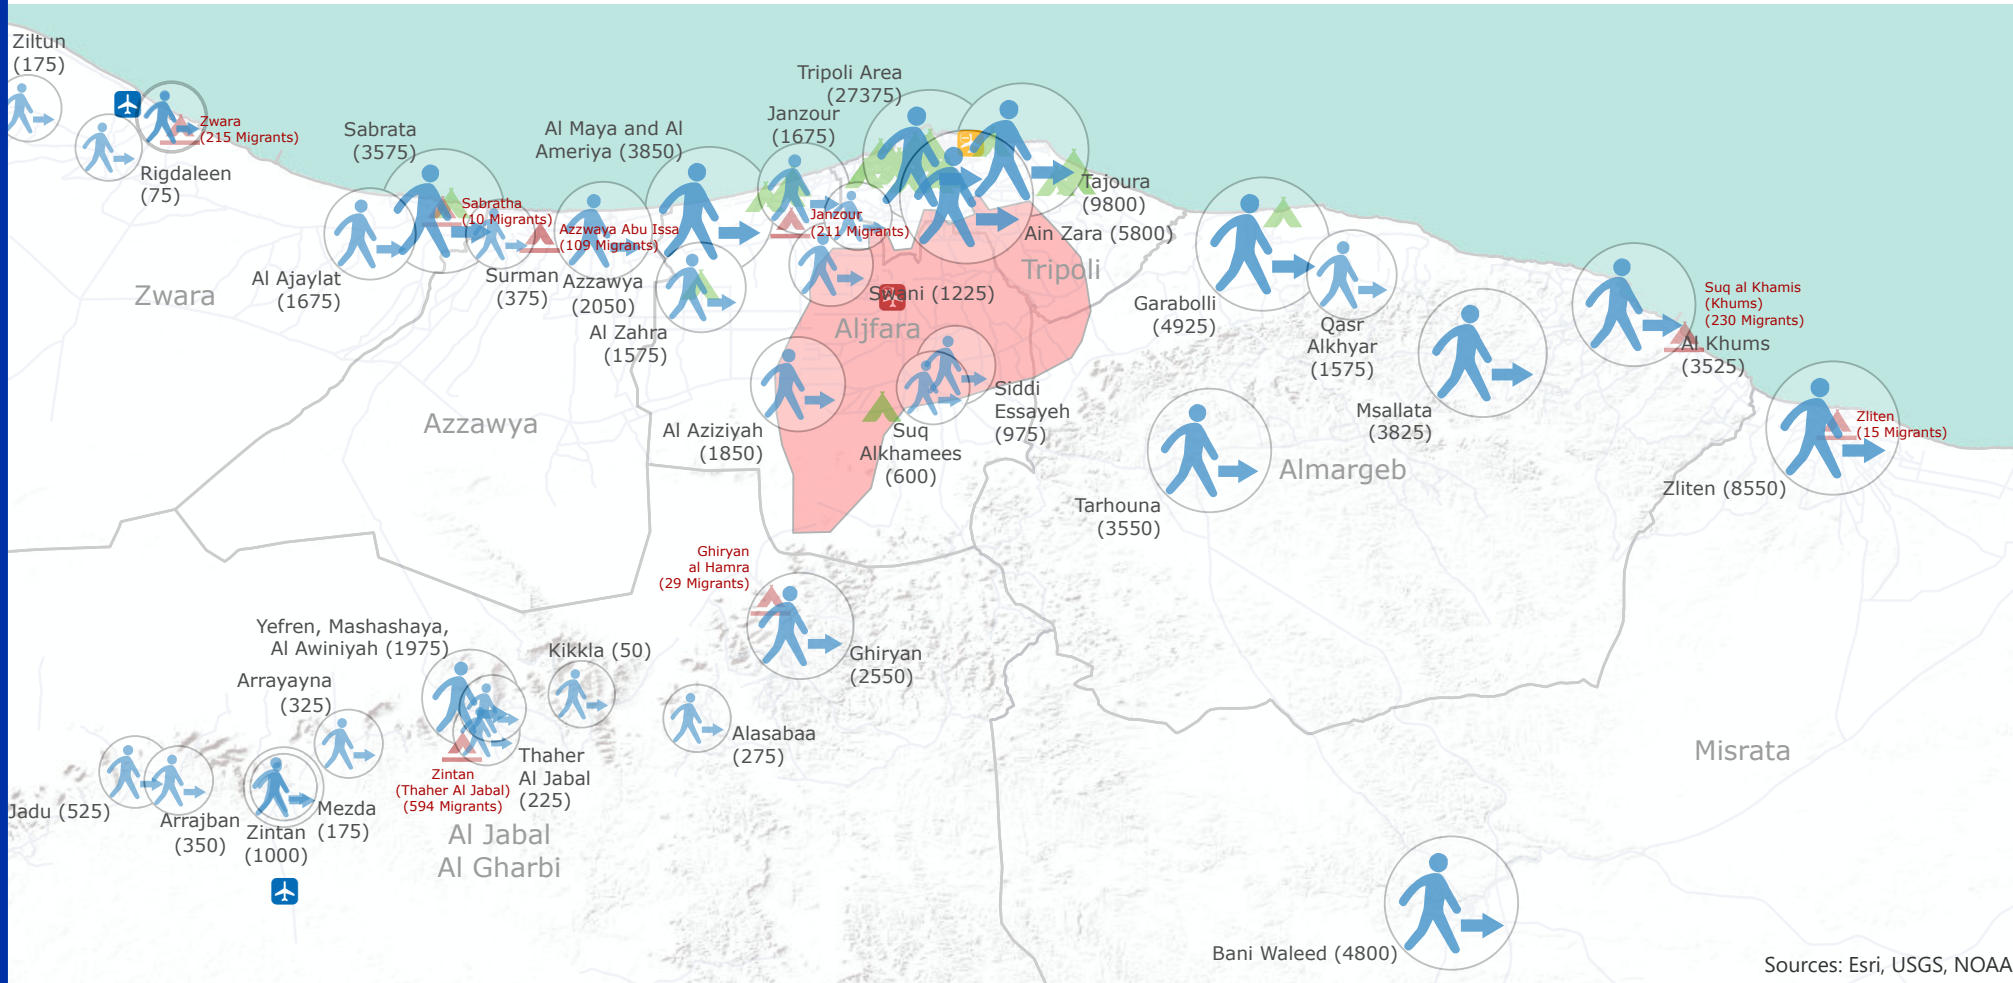

104,875
INTERNALLY DISPLACED PERSONS
SINCE 04 APRIL 2019

5,695
MIGRANTS IN DETENTION

- Internally Displaced Persons (IDPs)
- Collective IDP shelters
- DCIM Detention Centers
- Areas in proximity of armed conflict
- Airports (operational)
- Airports (not operational)
- Airports (affected by conflict)
- Mantika

The designations employed and the presentation of material on this map do not imply the expression of any opinion whatsoever on the part of the United Nations (and IOM) concerning the legal status of any country, territory, city or area or its authorities, or concerning the delimitation of its frontiers or boundaries.