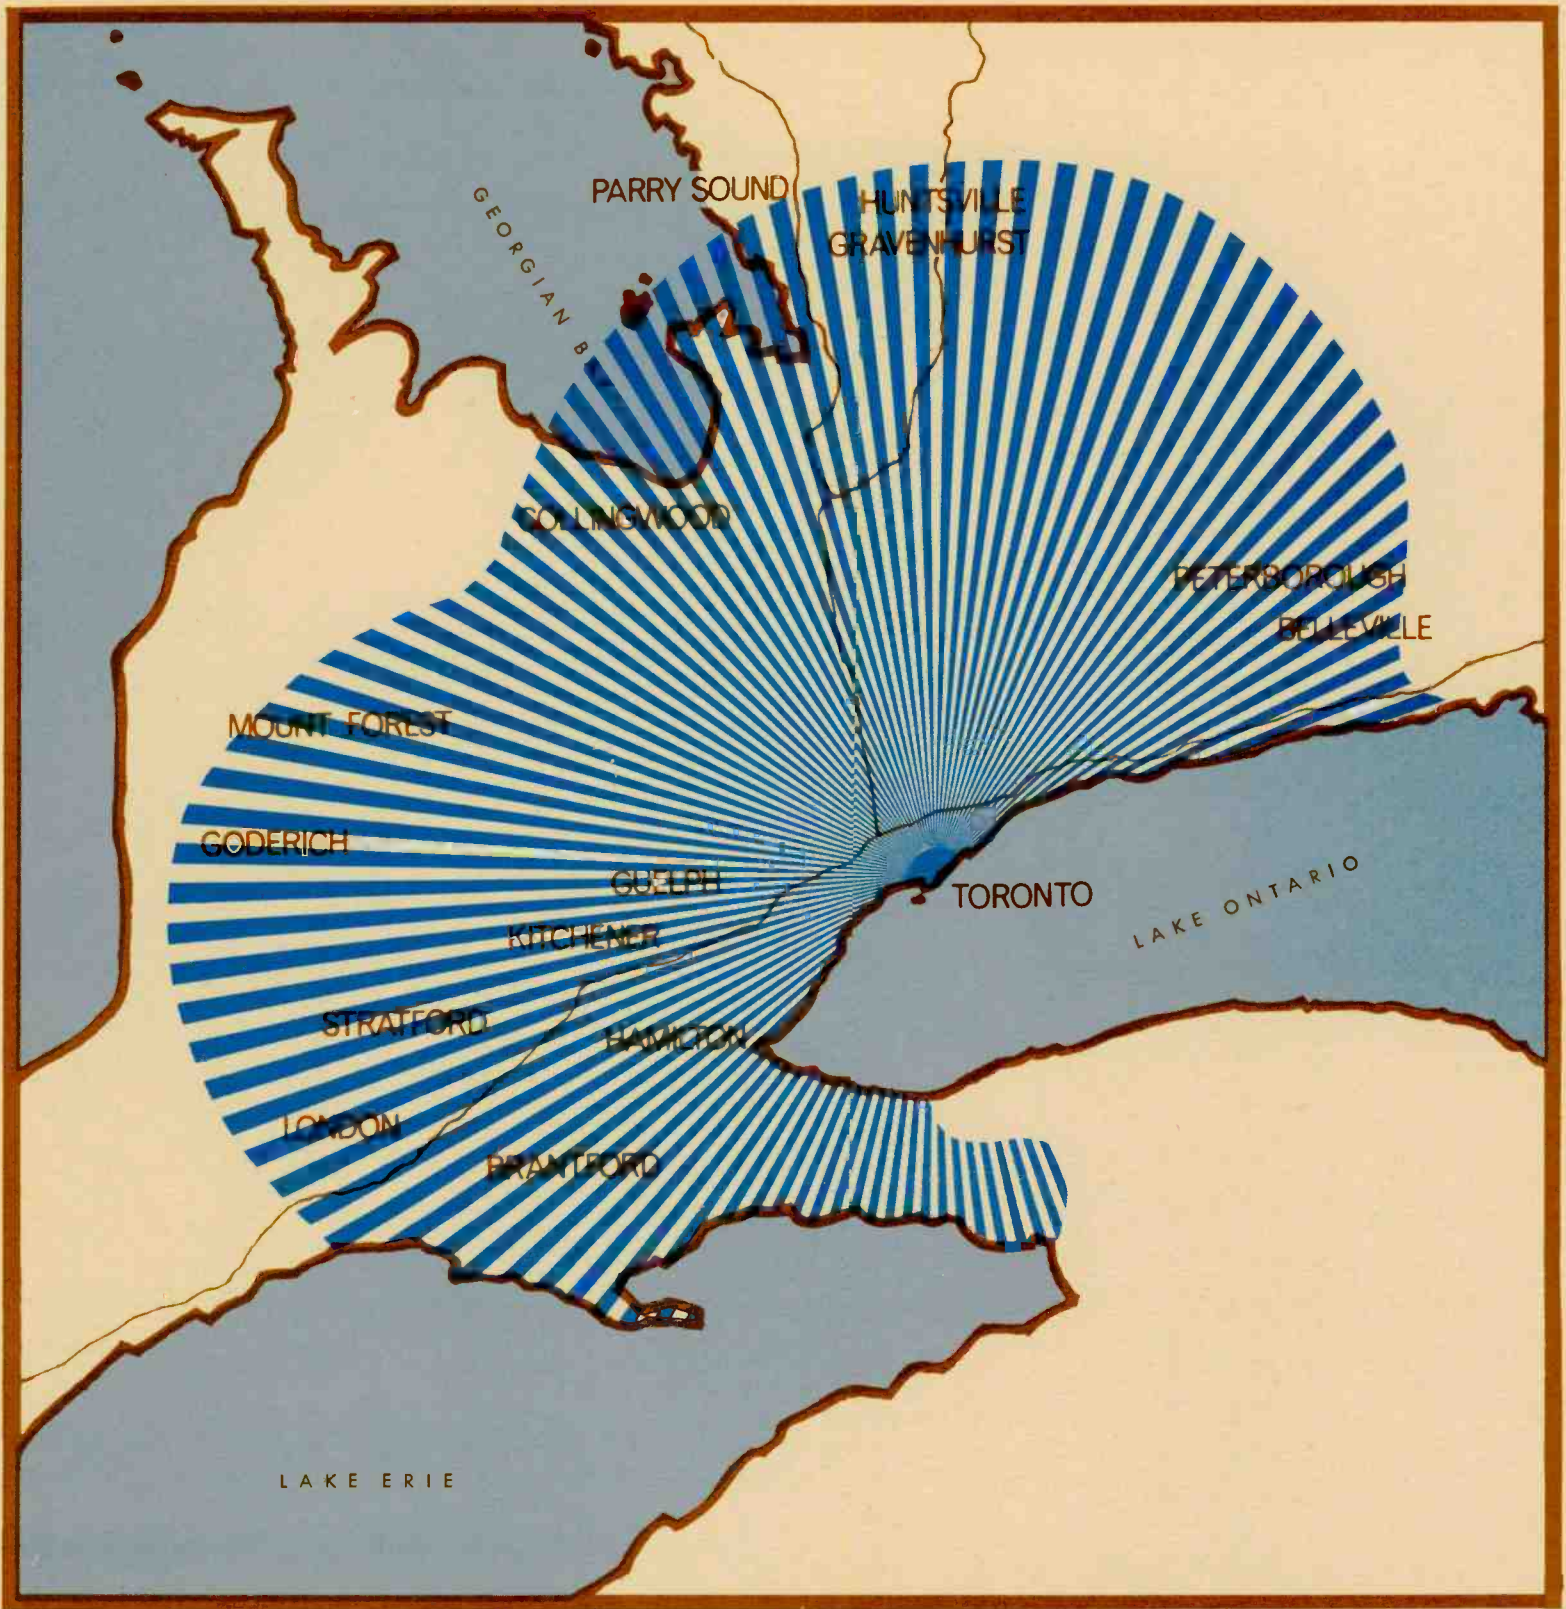

# CFTR

(10,000 SHOWN)

**680 Kilohertz-10,000 Day/25,000 Night Watts**

*Rogers Broadcasting Limited*