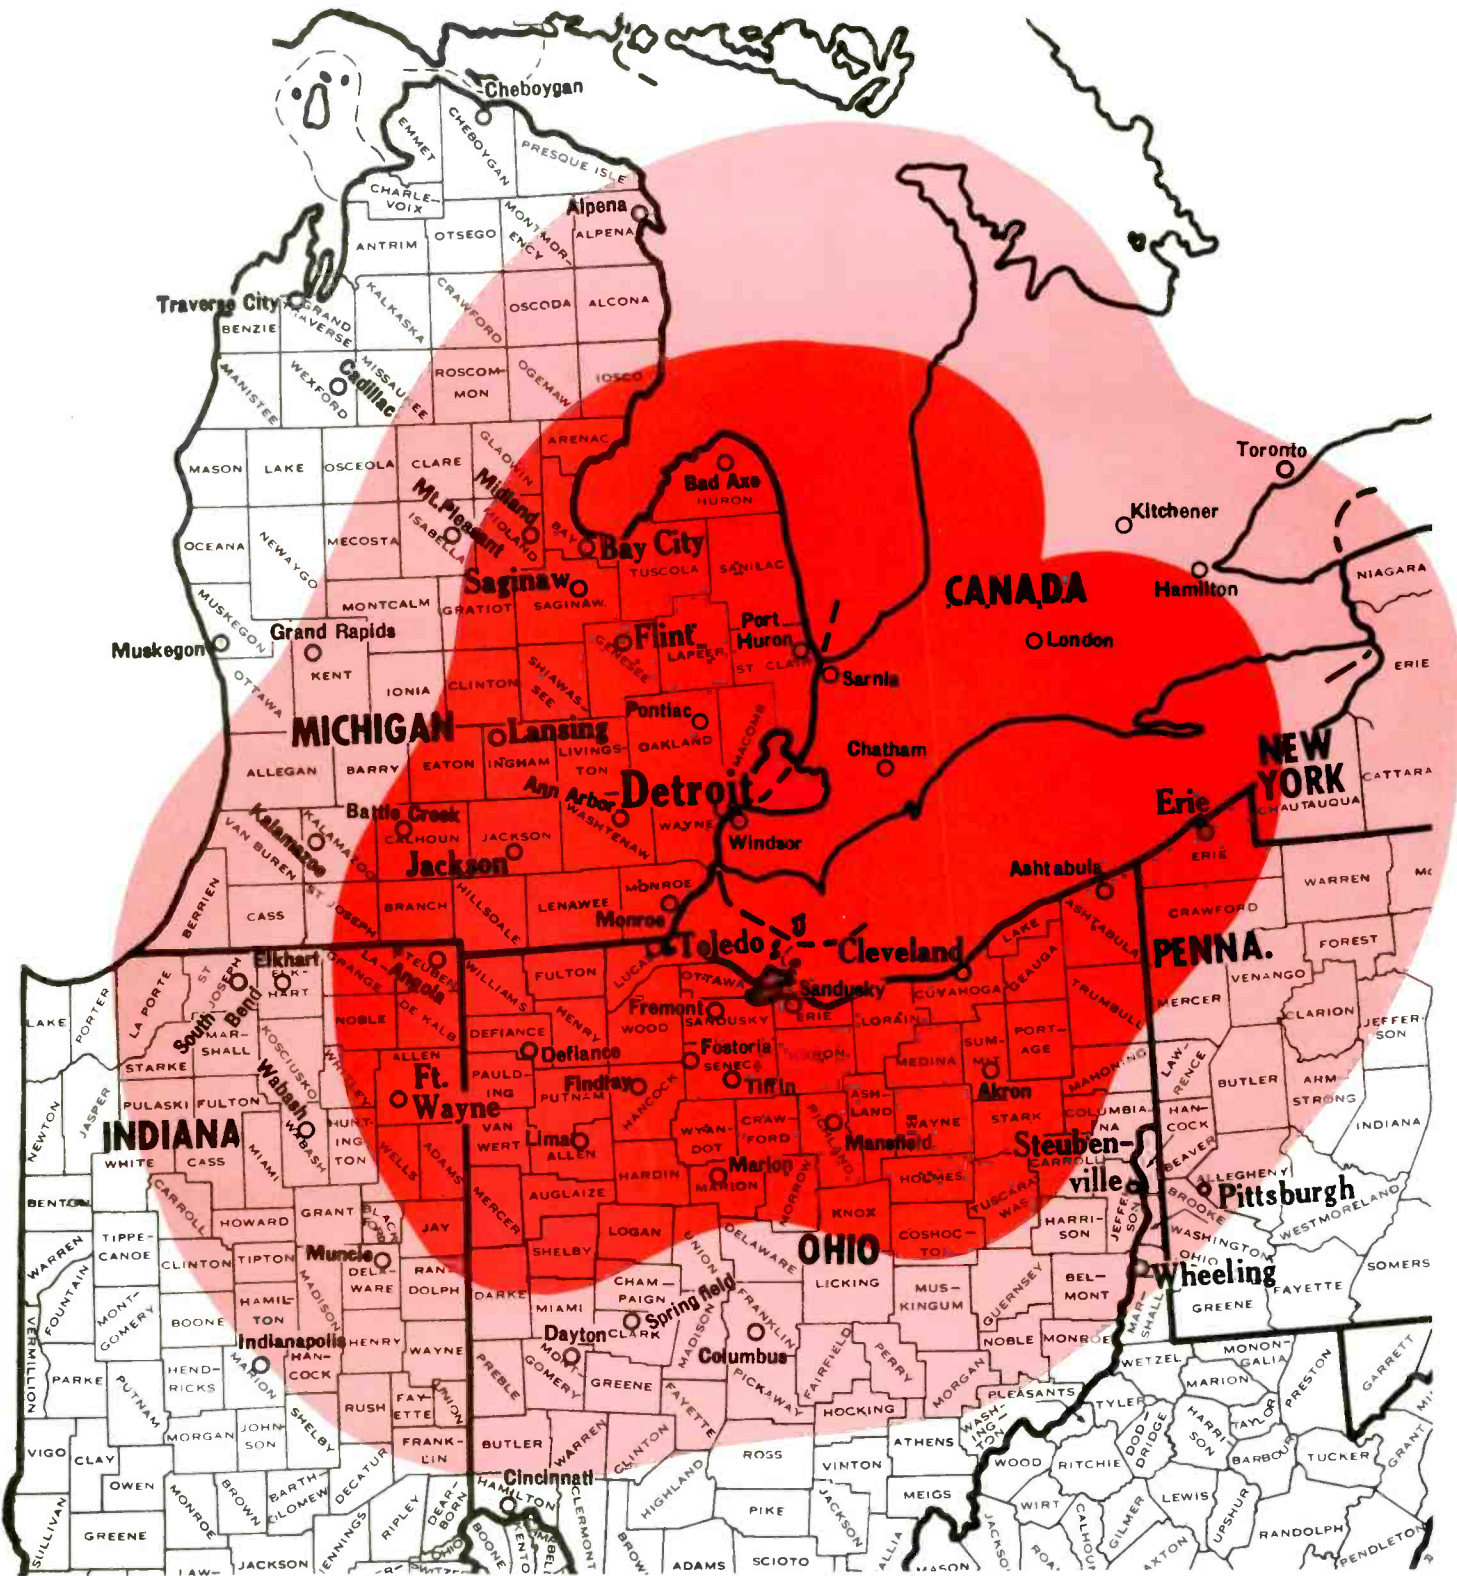

AN ALL-CANADA RADIO COVERAGE MAP

**CKOC RADIO**

**HAMILTON**  
ONTARIO

5,000 WATTS — 1150 KC.  
0.5 M/V DAYTIME CONTOUR

**Estimated Coverage Contours**

**CKWW RADIO 58**  
**WONDERFUL WINDSOR**

**ELEVATIONS IN FEET**

# 900 CHML coverage map

By actual survey, CHML covers over 50 Cities and Towns in 27 Counties with a combined population of over 5,000,000.

*Dominating Megalopolis West*