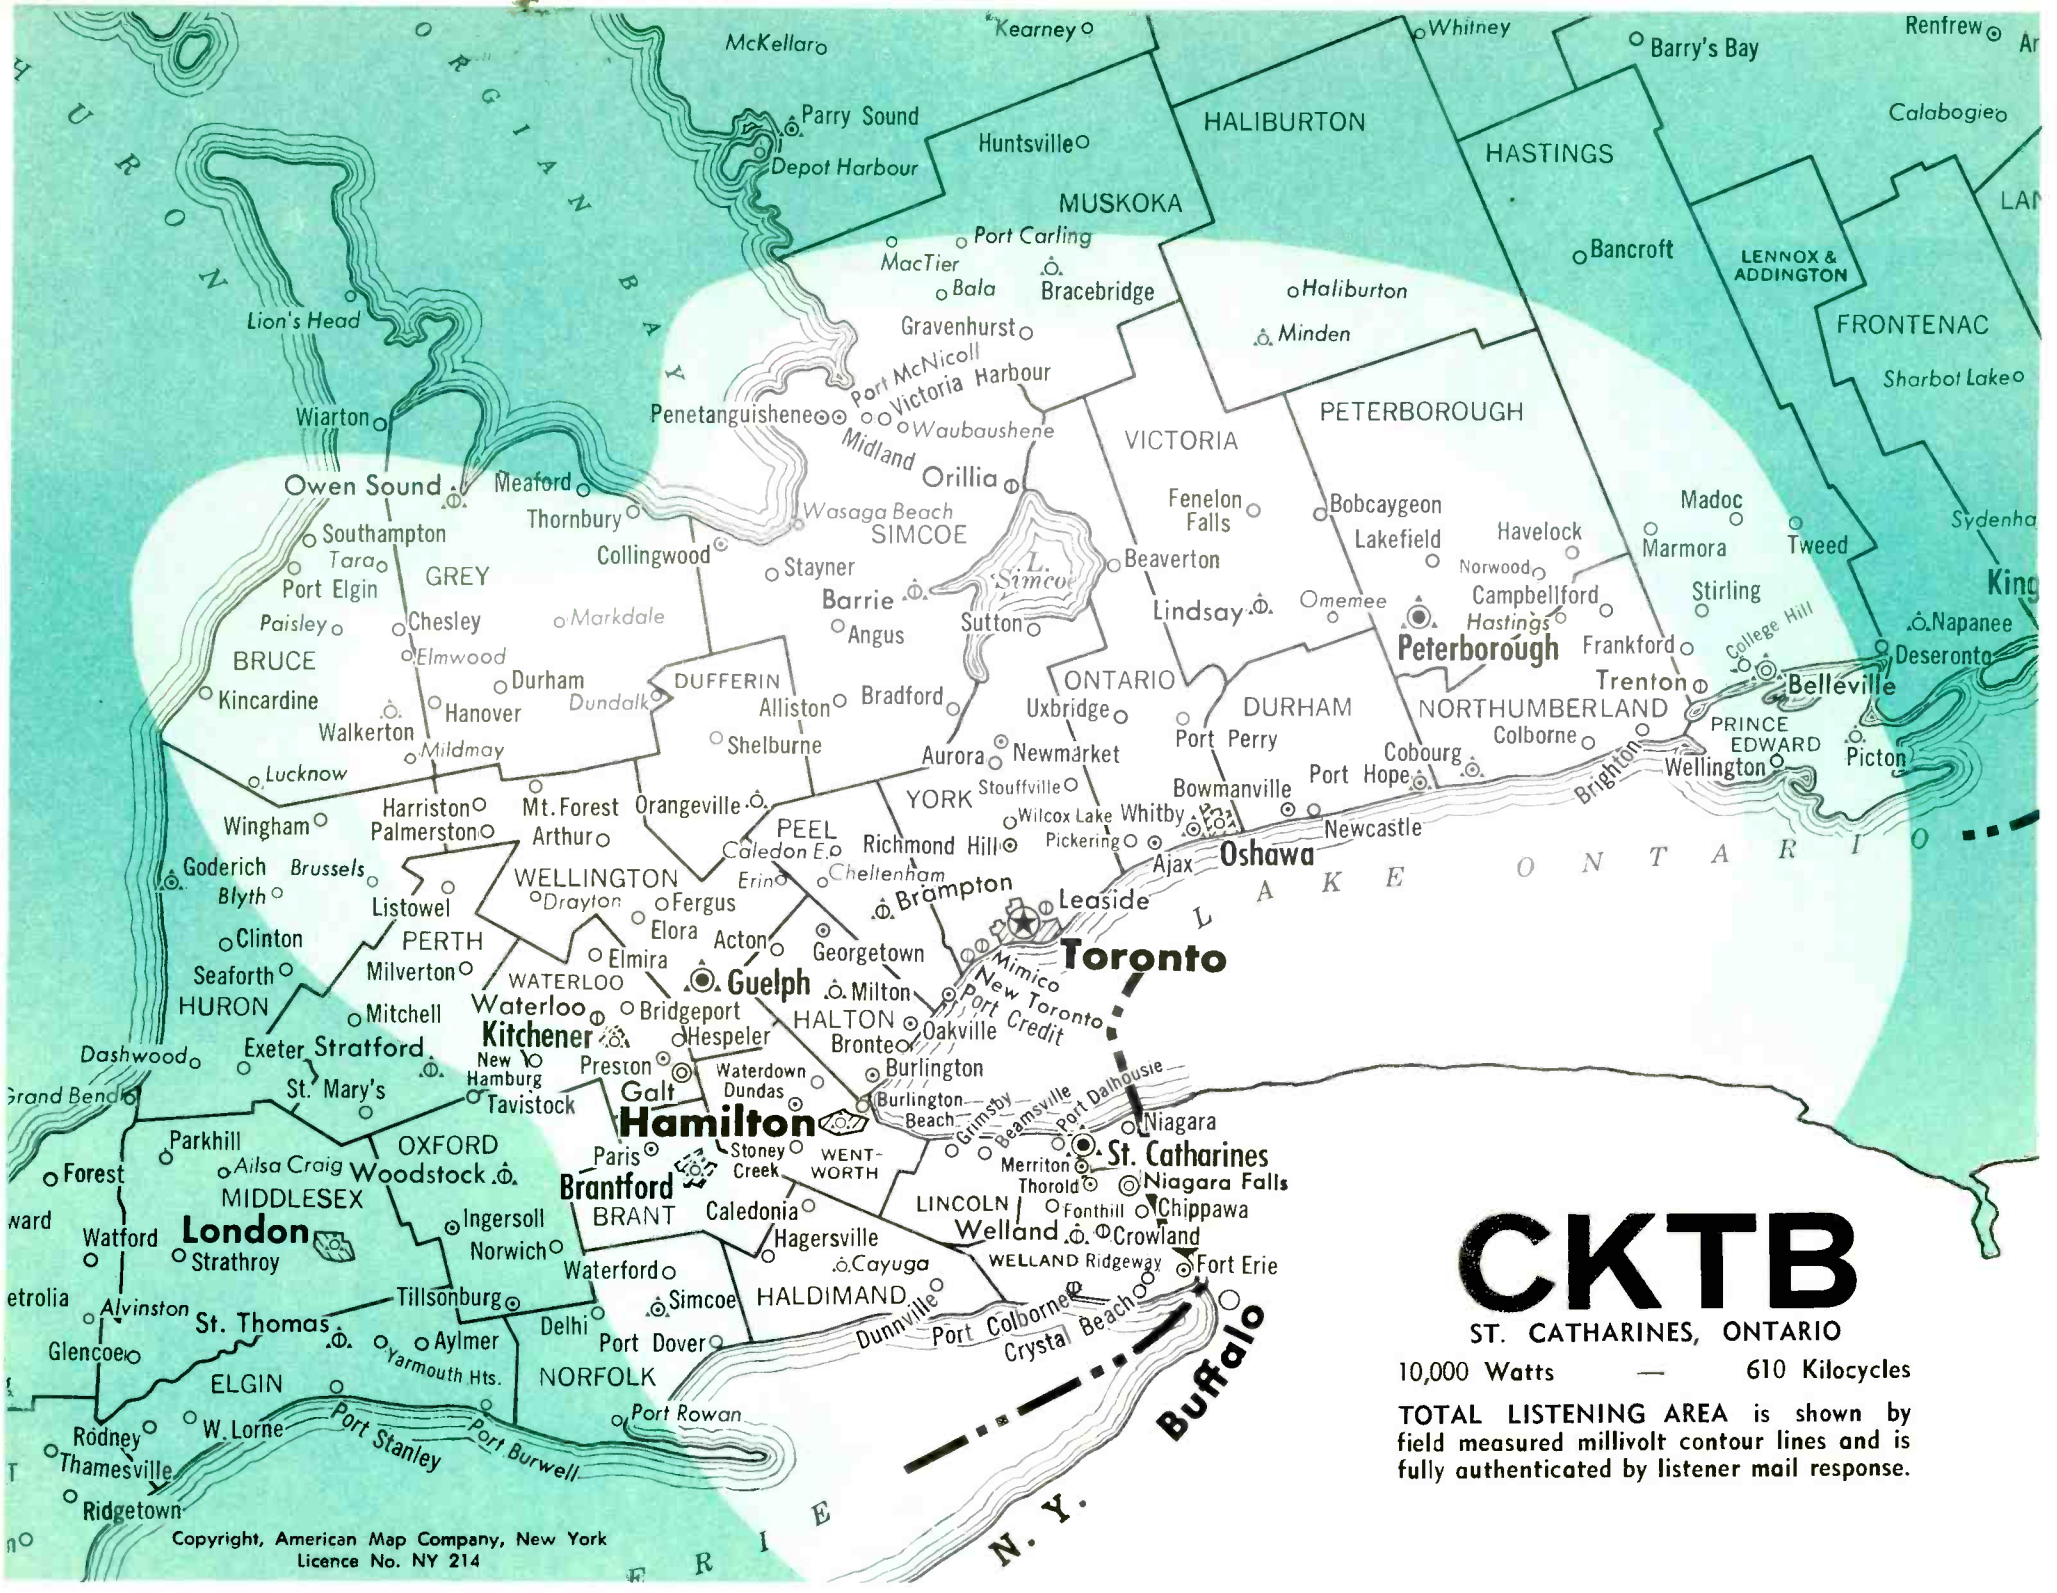

CKTB

ST. CATHARINES, ONTARIO

10,000 Watts — 610 Kilocycles

TOTAL LISTENING AREA is shown by field measured millivolt contour lines and is fully authenticated by listener mail response.