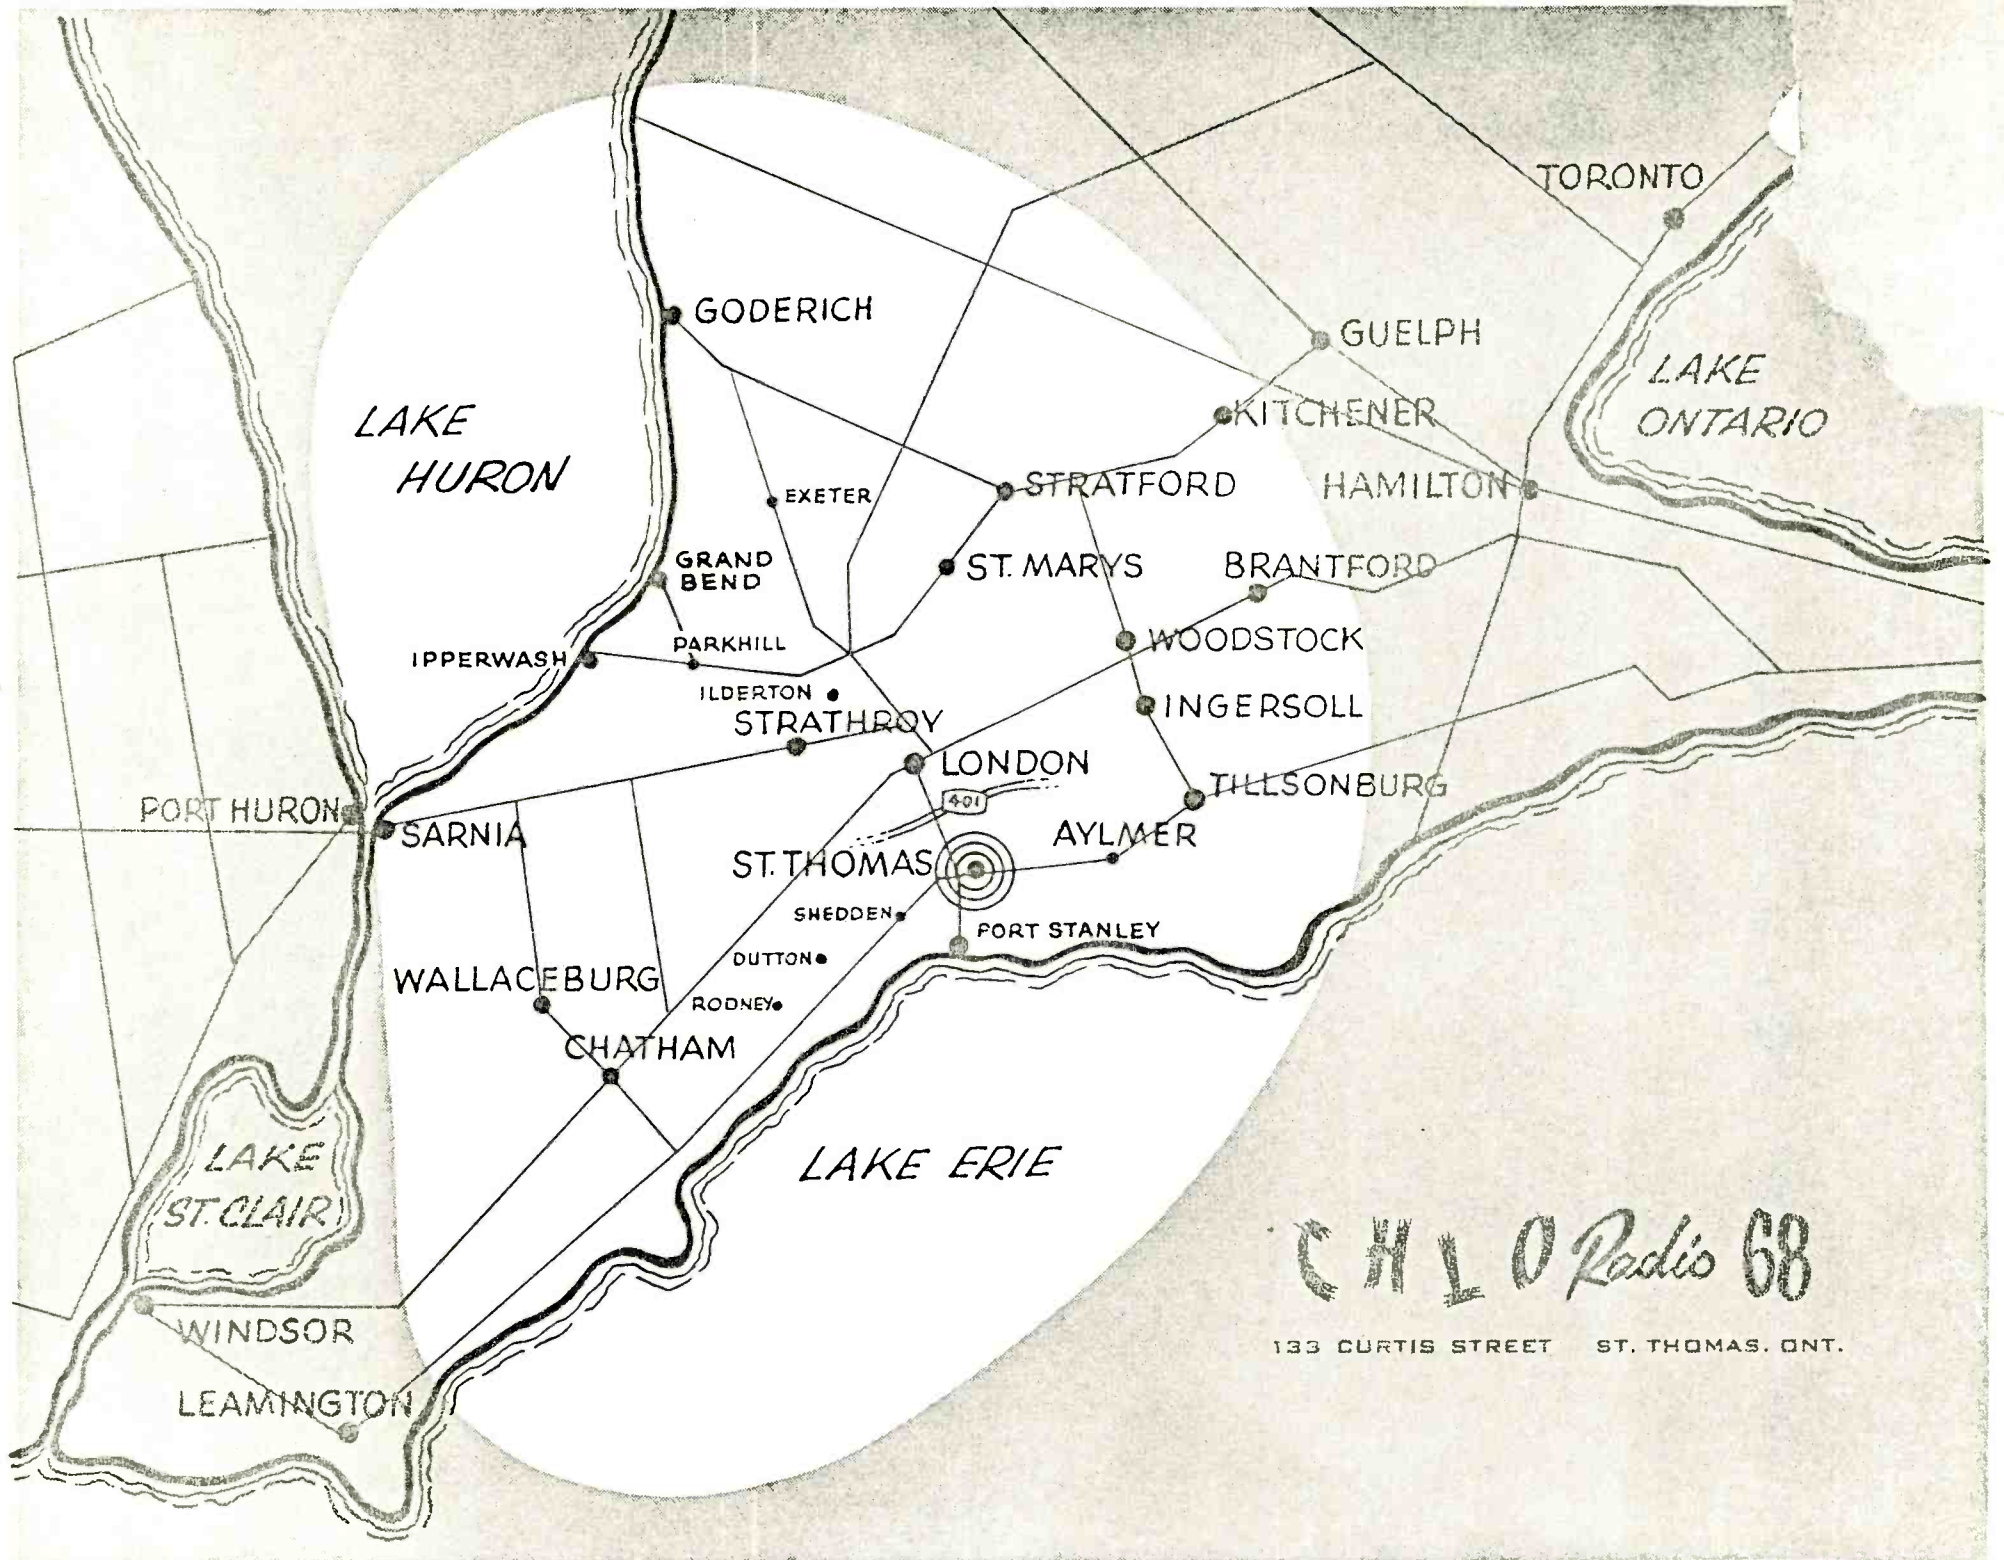

CHLO Radio 68

133 CURTIS STREET ST. THOMAS, ONT.