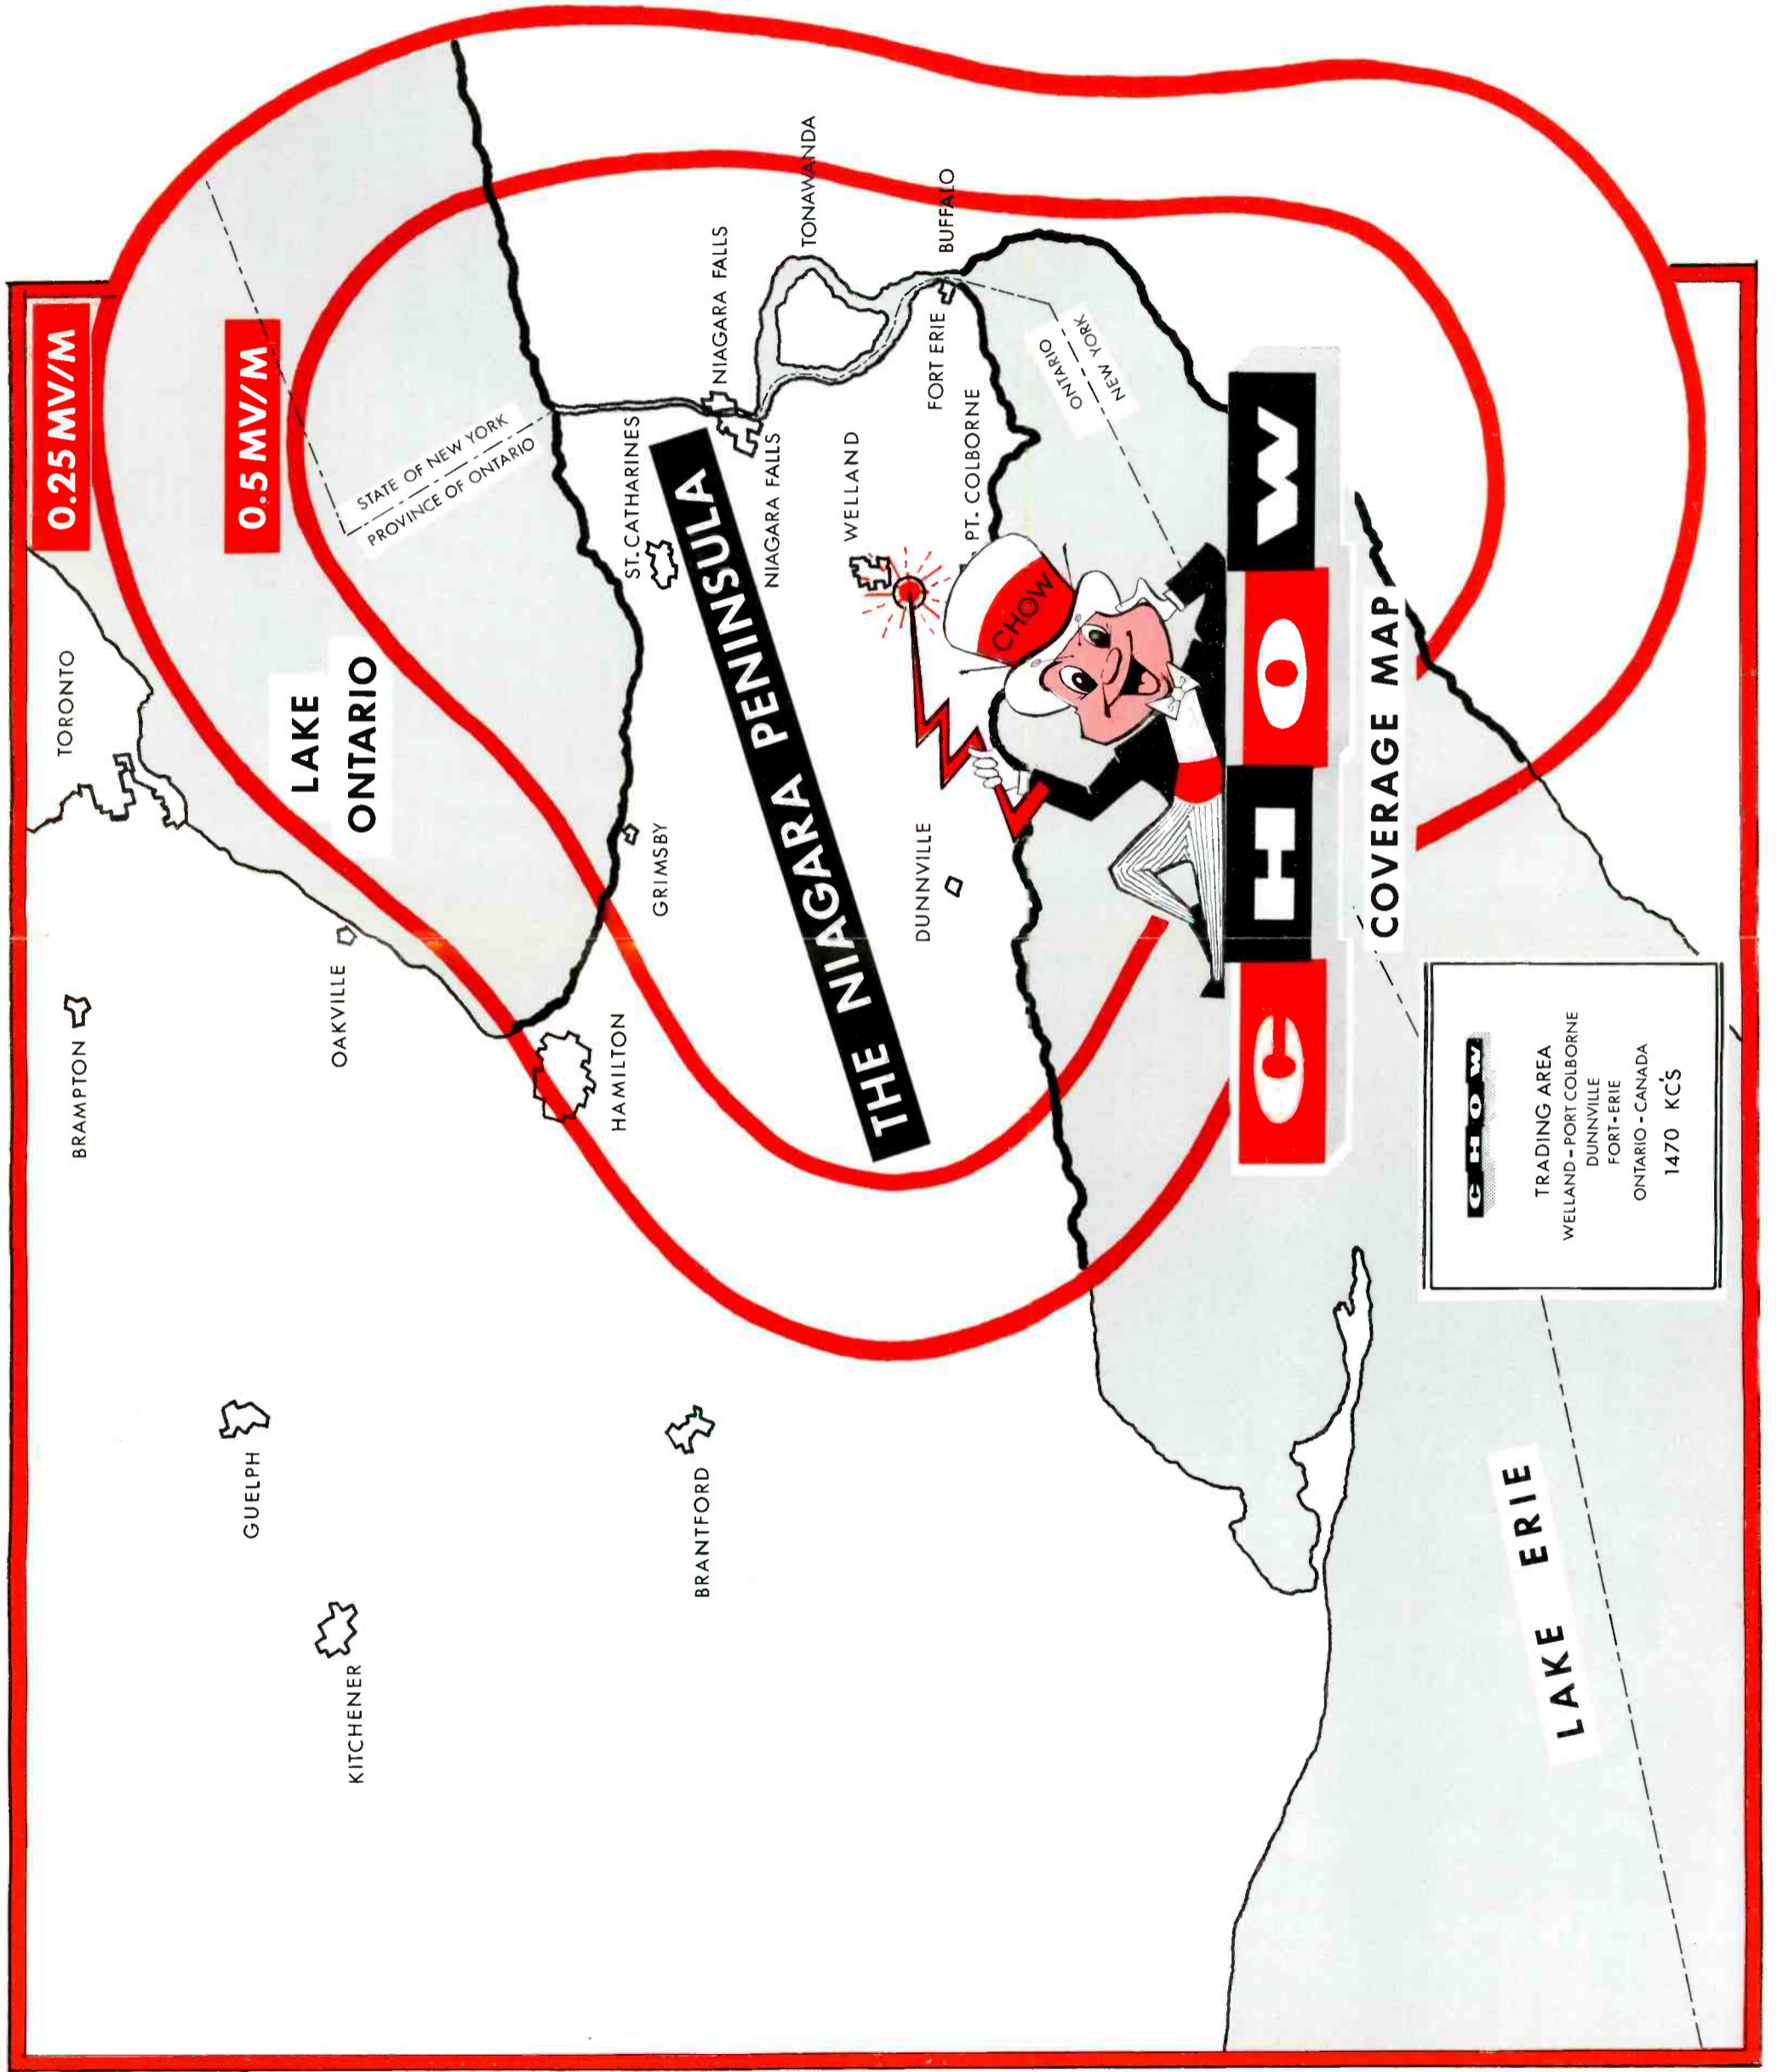

- *INFORMATION*
- *ENTERTAINMENT*
- *PUBLIC SERVICE*

0.25 MV/M

0.5 MV/M

LAKE ONTARIO

THE NIAGARA PENINSULA

COVERAGE MAP

**CHOW**  
 TRADING AREA  
 WELAND - PORT COLBORNE  
 DUNNVILLE  
 FORT-ERIE  
 ONTARIO - CANADA  
 1470 KCS