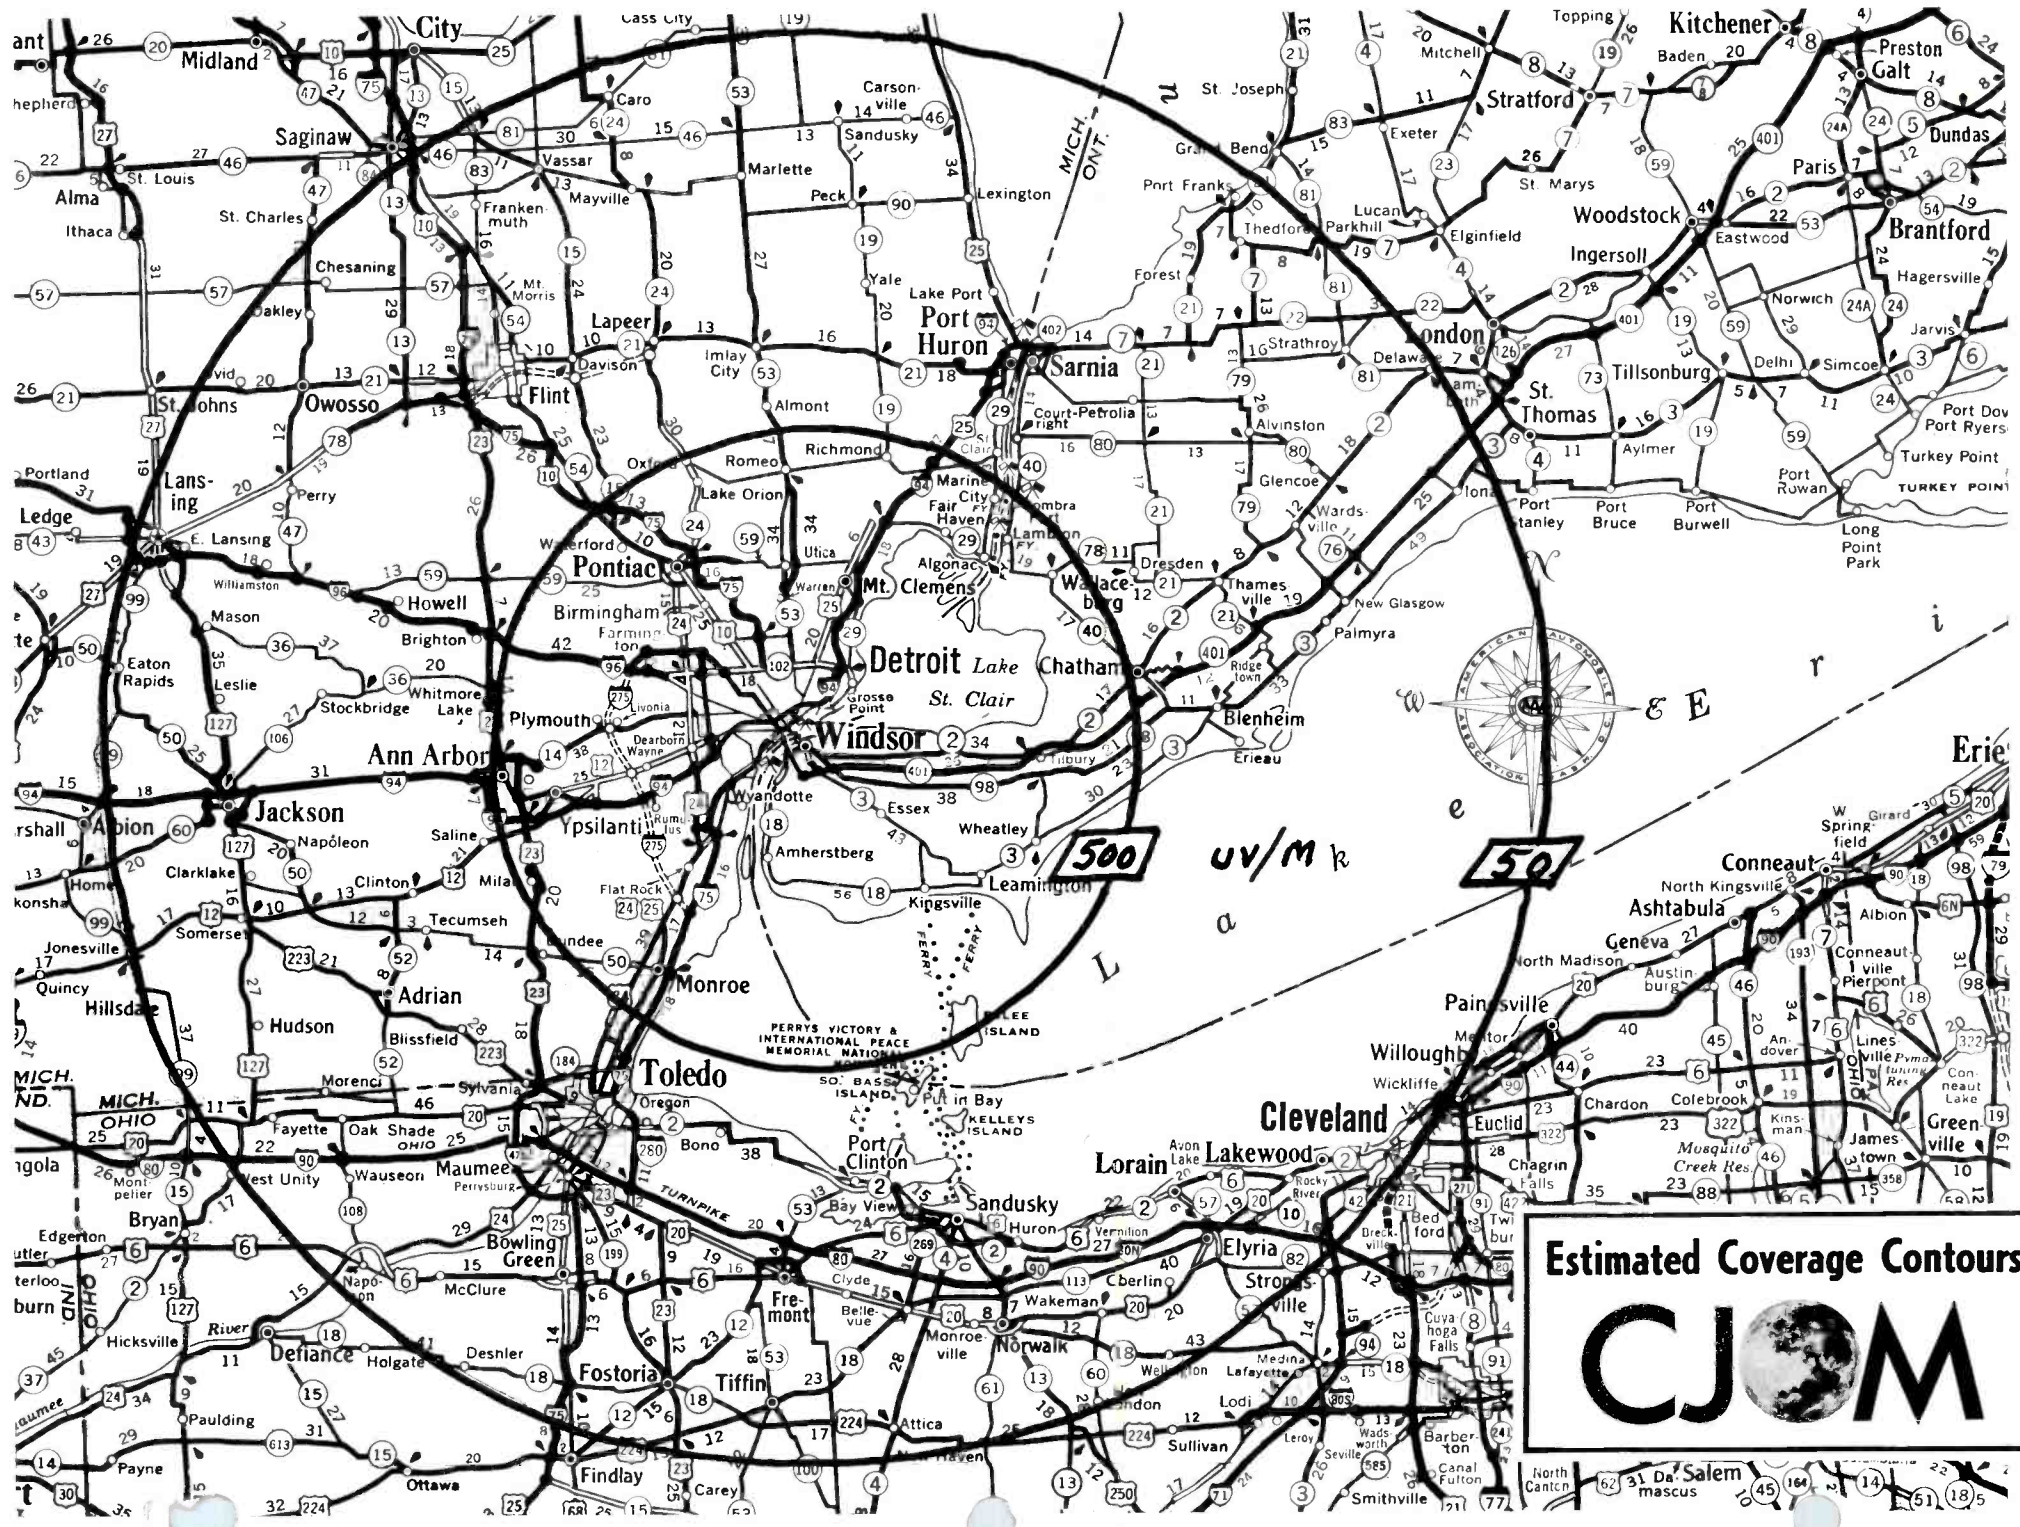

# CKTB

ST. CATHARINES, ONTARIO

10,000 Watts — 610 Kilocycles

TOTAL LISTENING AREA is shown by field measured millivolt contour lines and is fully authenticated by listener mail response.

**Estimated Coverage Contours**