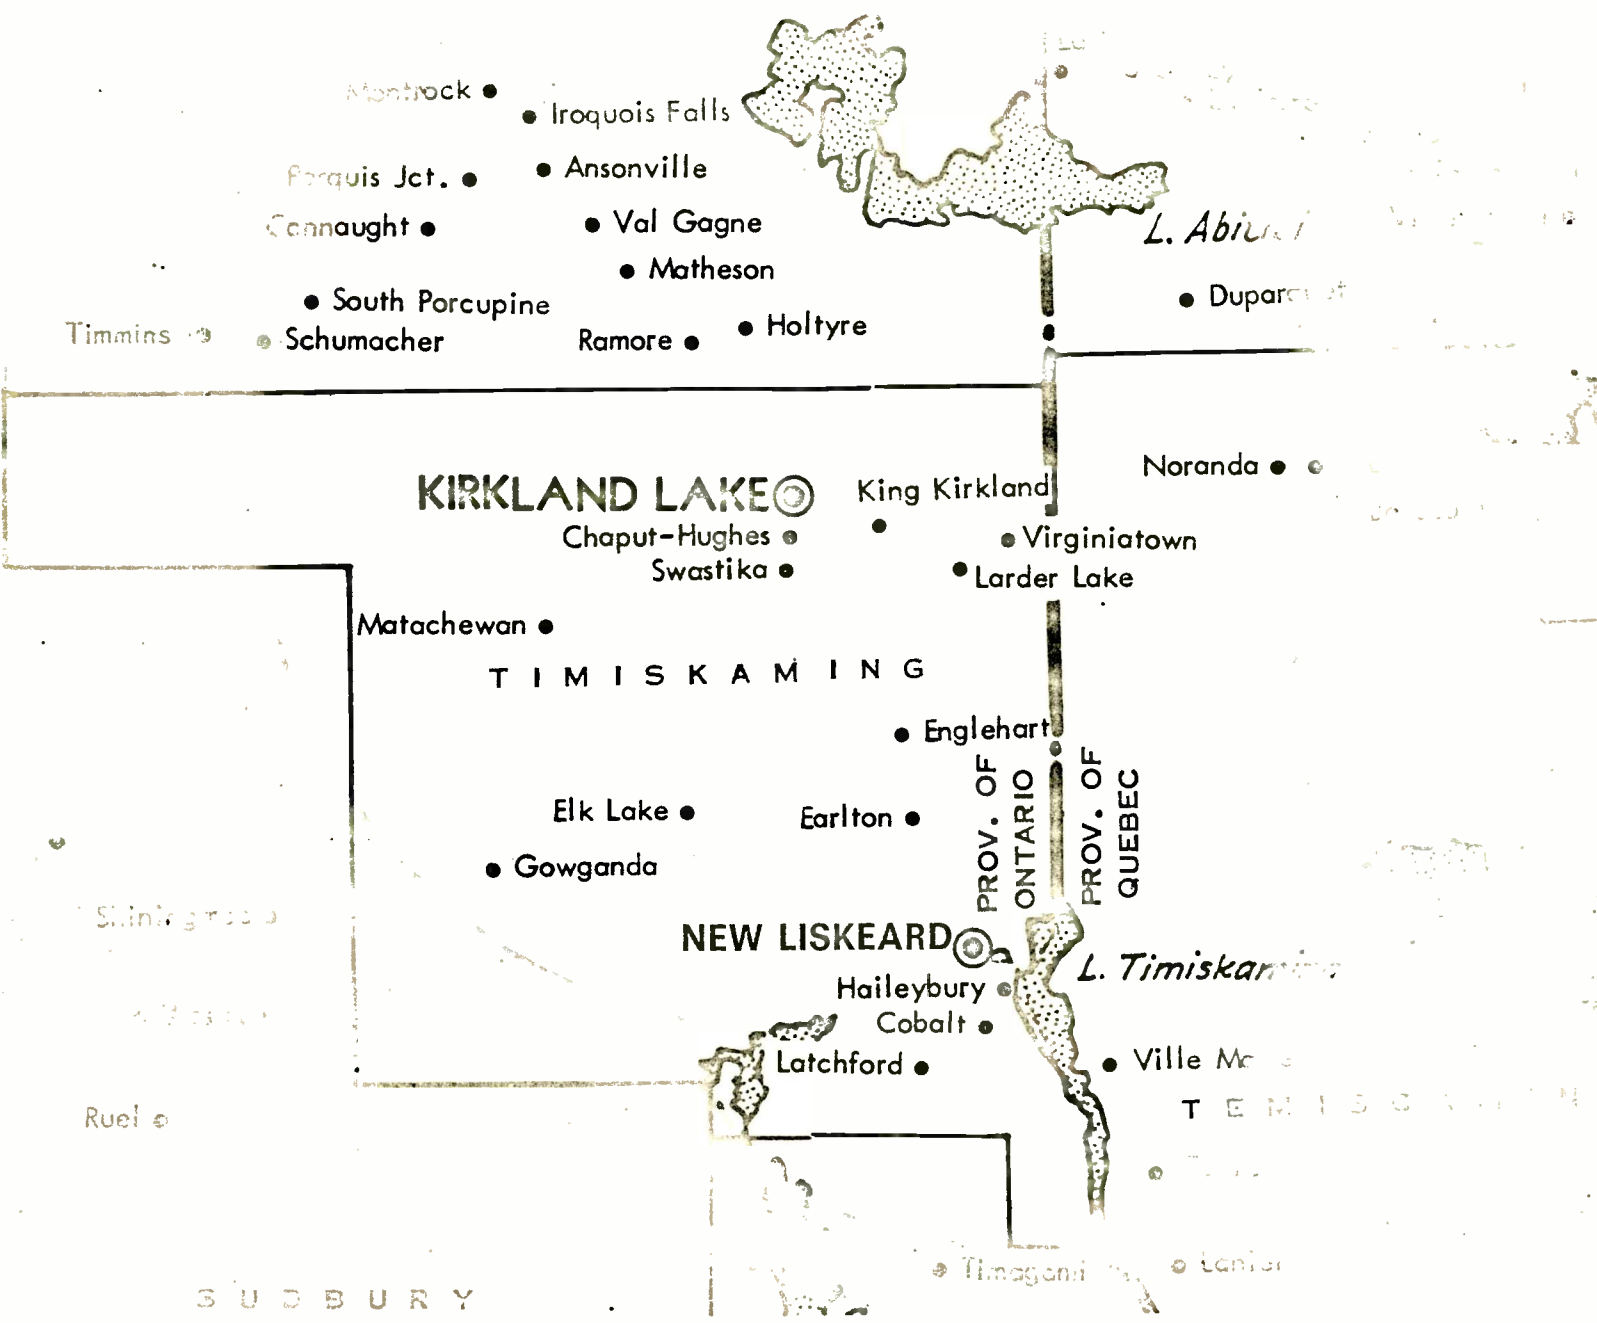

KIRKLAND LAKE

NEW LISKEARD

CJKL

KIRKLAND LAKE

CJTT

NEW LISKEARD

CJKL — 5,000 watts at 560 on the dial. A member of "The Ontario Five" and "Trinor".

CJTT — serving the TRITOWN area — New Liskeard, Haileybury, Cobalt — 1,000 watts at 1230 on the dial.