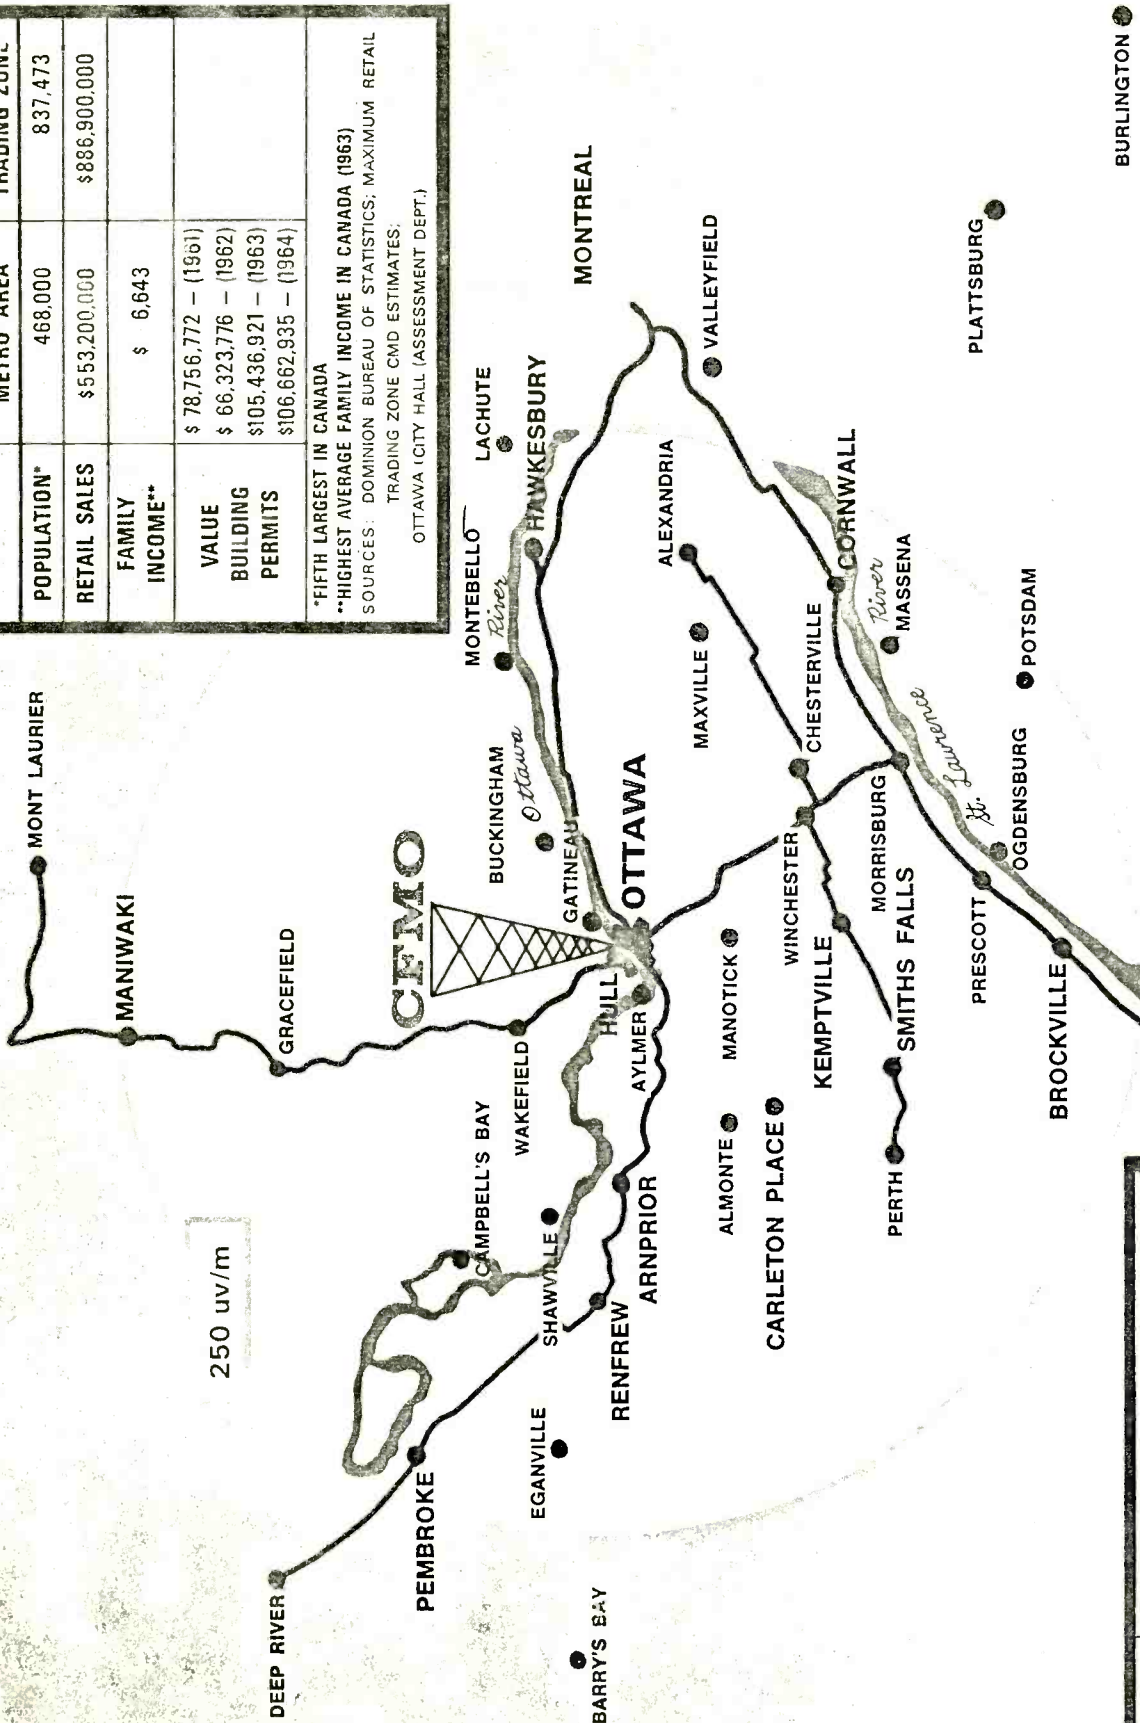

MARKETING STATISTICS	
D.B.S.	RETAIL TRADING ZONE
POPULATION*	468,000
RETAIL SALES	$553,200,000
FAMILY INCOME**	$ 6,643
VALUE BUILDING PERMITS	$ 78,756,772 - (1961) $ 66,323,776 - (1962) $105,436,921 - (1963) $106,662,935 - (1964)

*FIFTH LARGEST IN CANADA
**HIGHEST AVERAGE FAMILY INCOME IN CANADA (1963)
SOURCES: DOMINION BUREAU OF STATISTICS; MAXIMUM RETAIL TRADING ZONE CMD ESTIMATES;
OTTAWA (CITY HALL (ASSESSMENT DEPT.))

TUPPER LAKE ● LAKE PLACID ●
BURLINGTON ●

FMI STEREO IN OTTAWA

146,000 WATTS 93.9 mc

CFMO