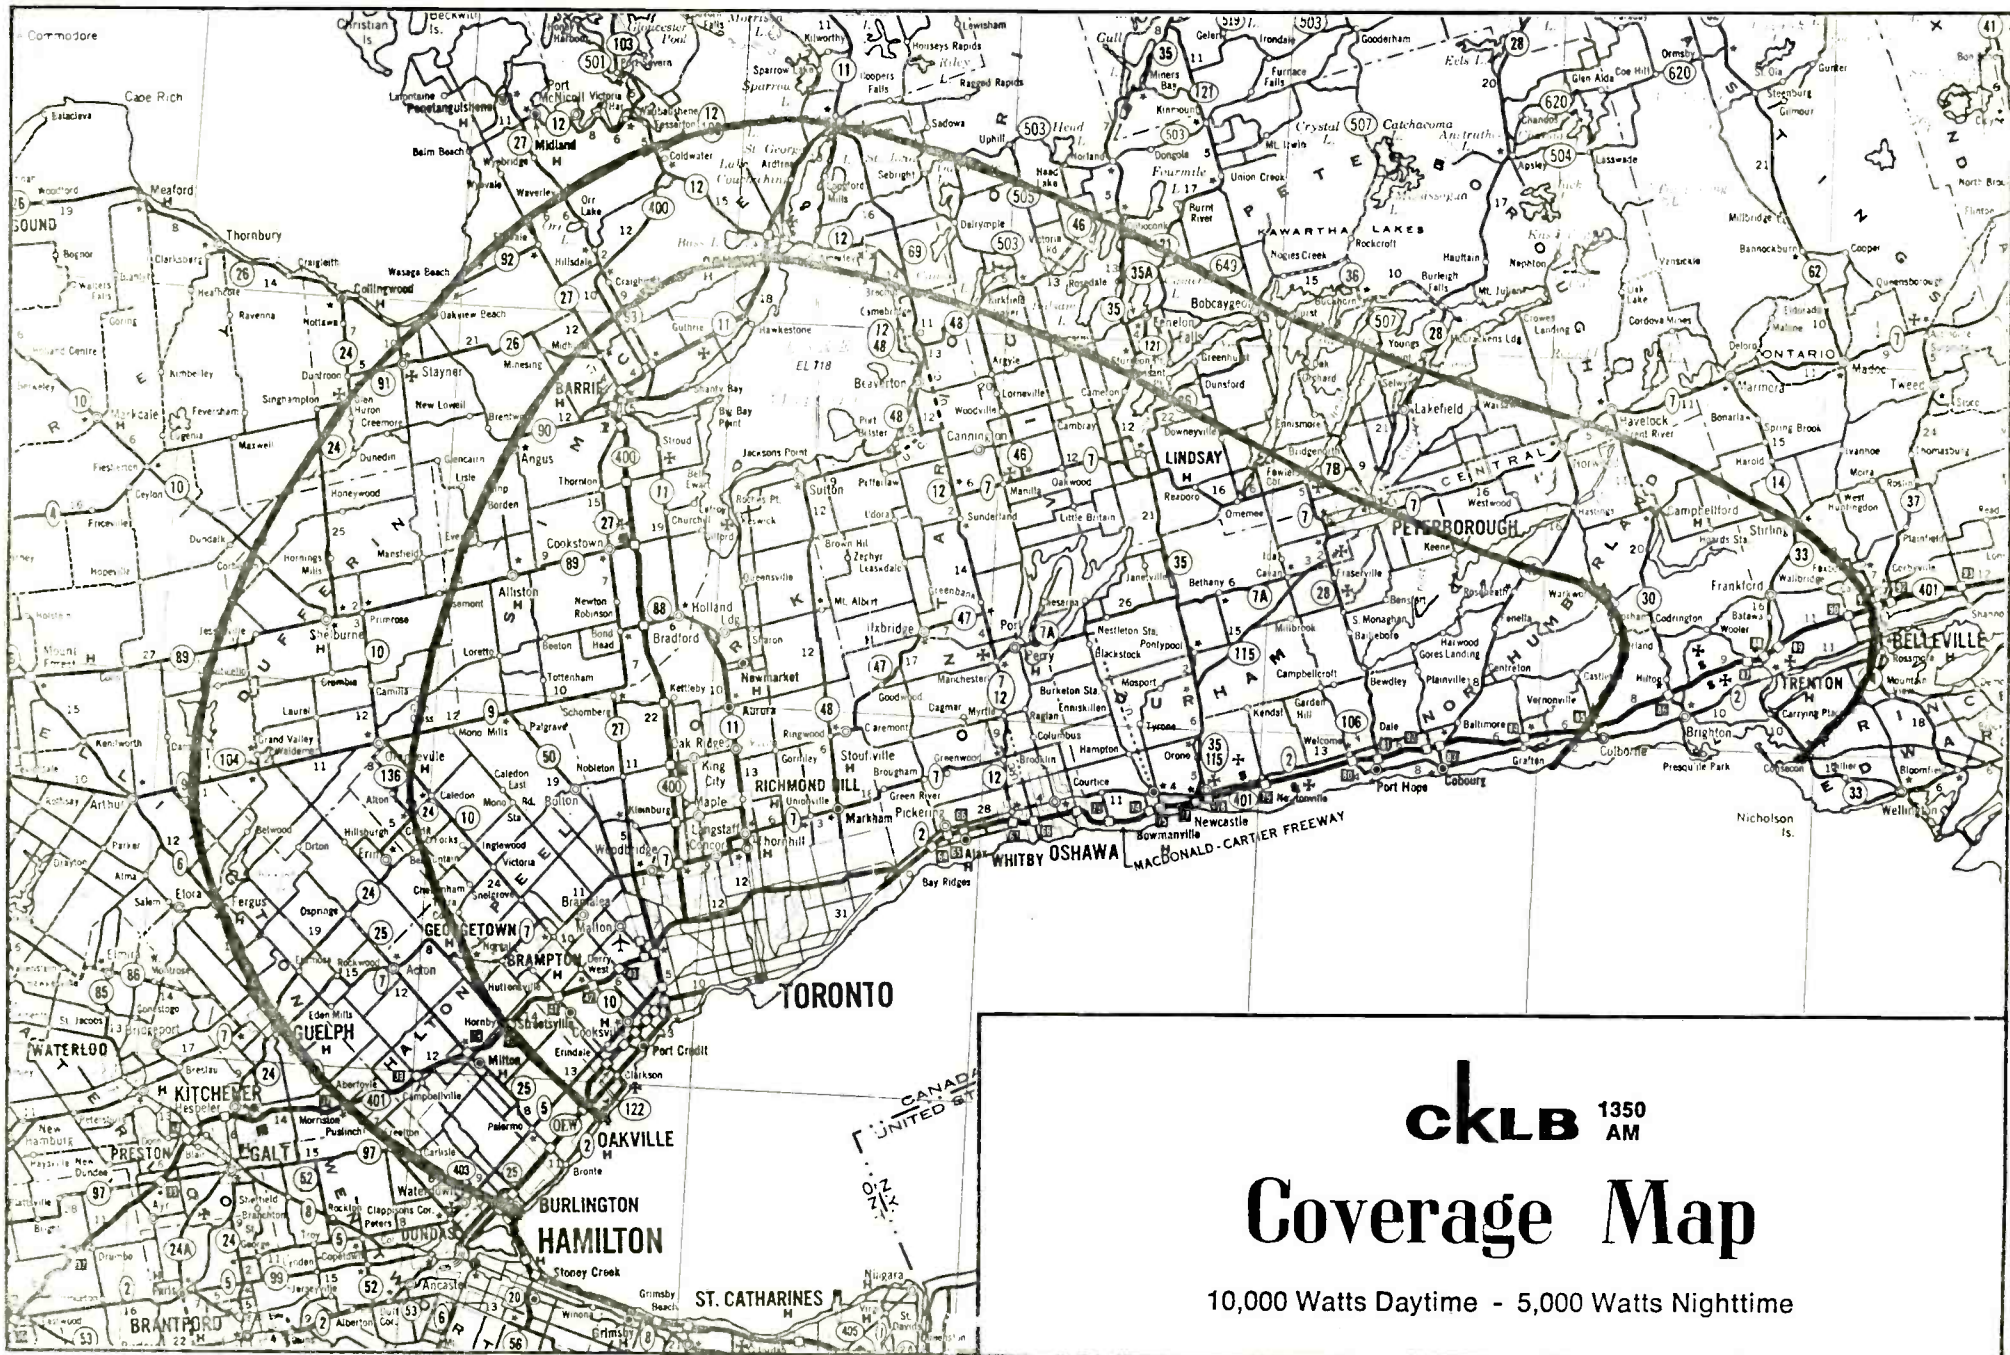

cklb 1350
AM

Coverage Map

10,000 Watts Daytime - 5,000 Watts Nighttime