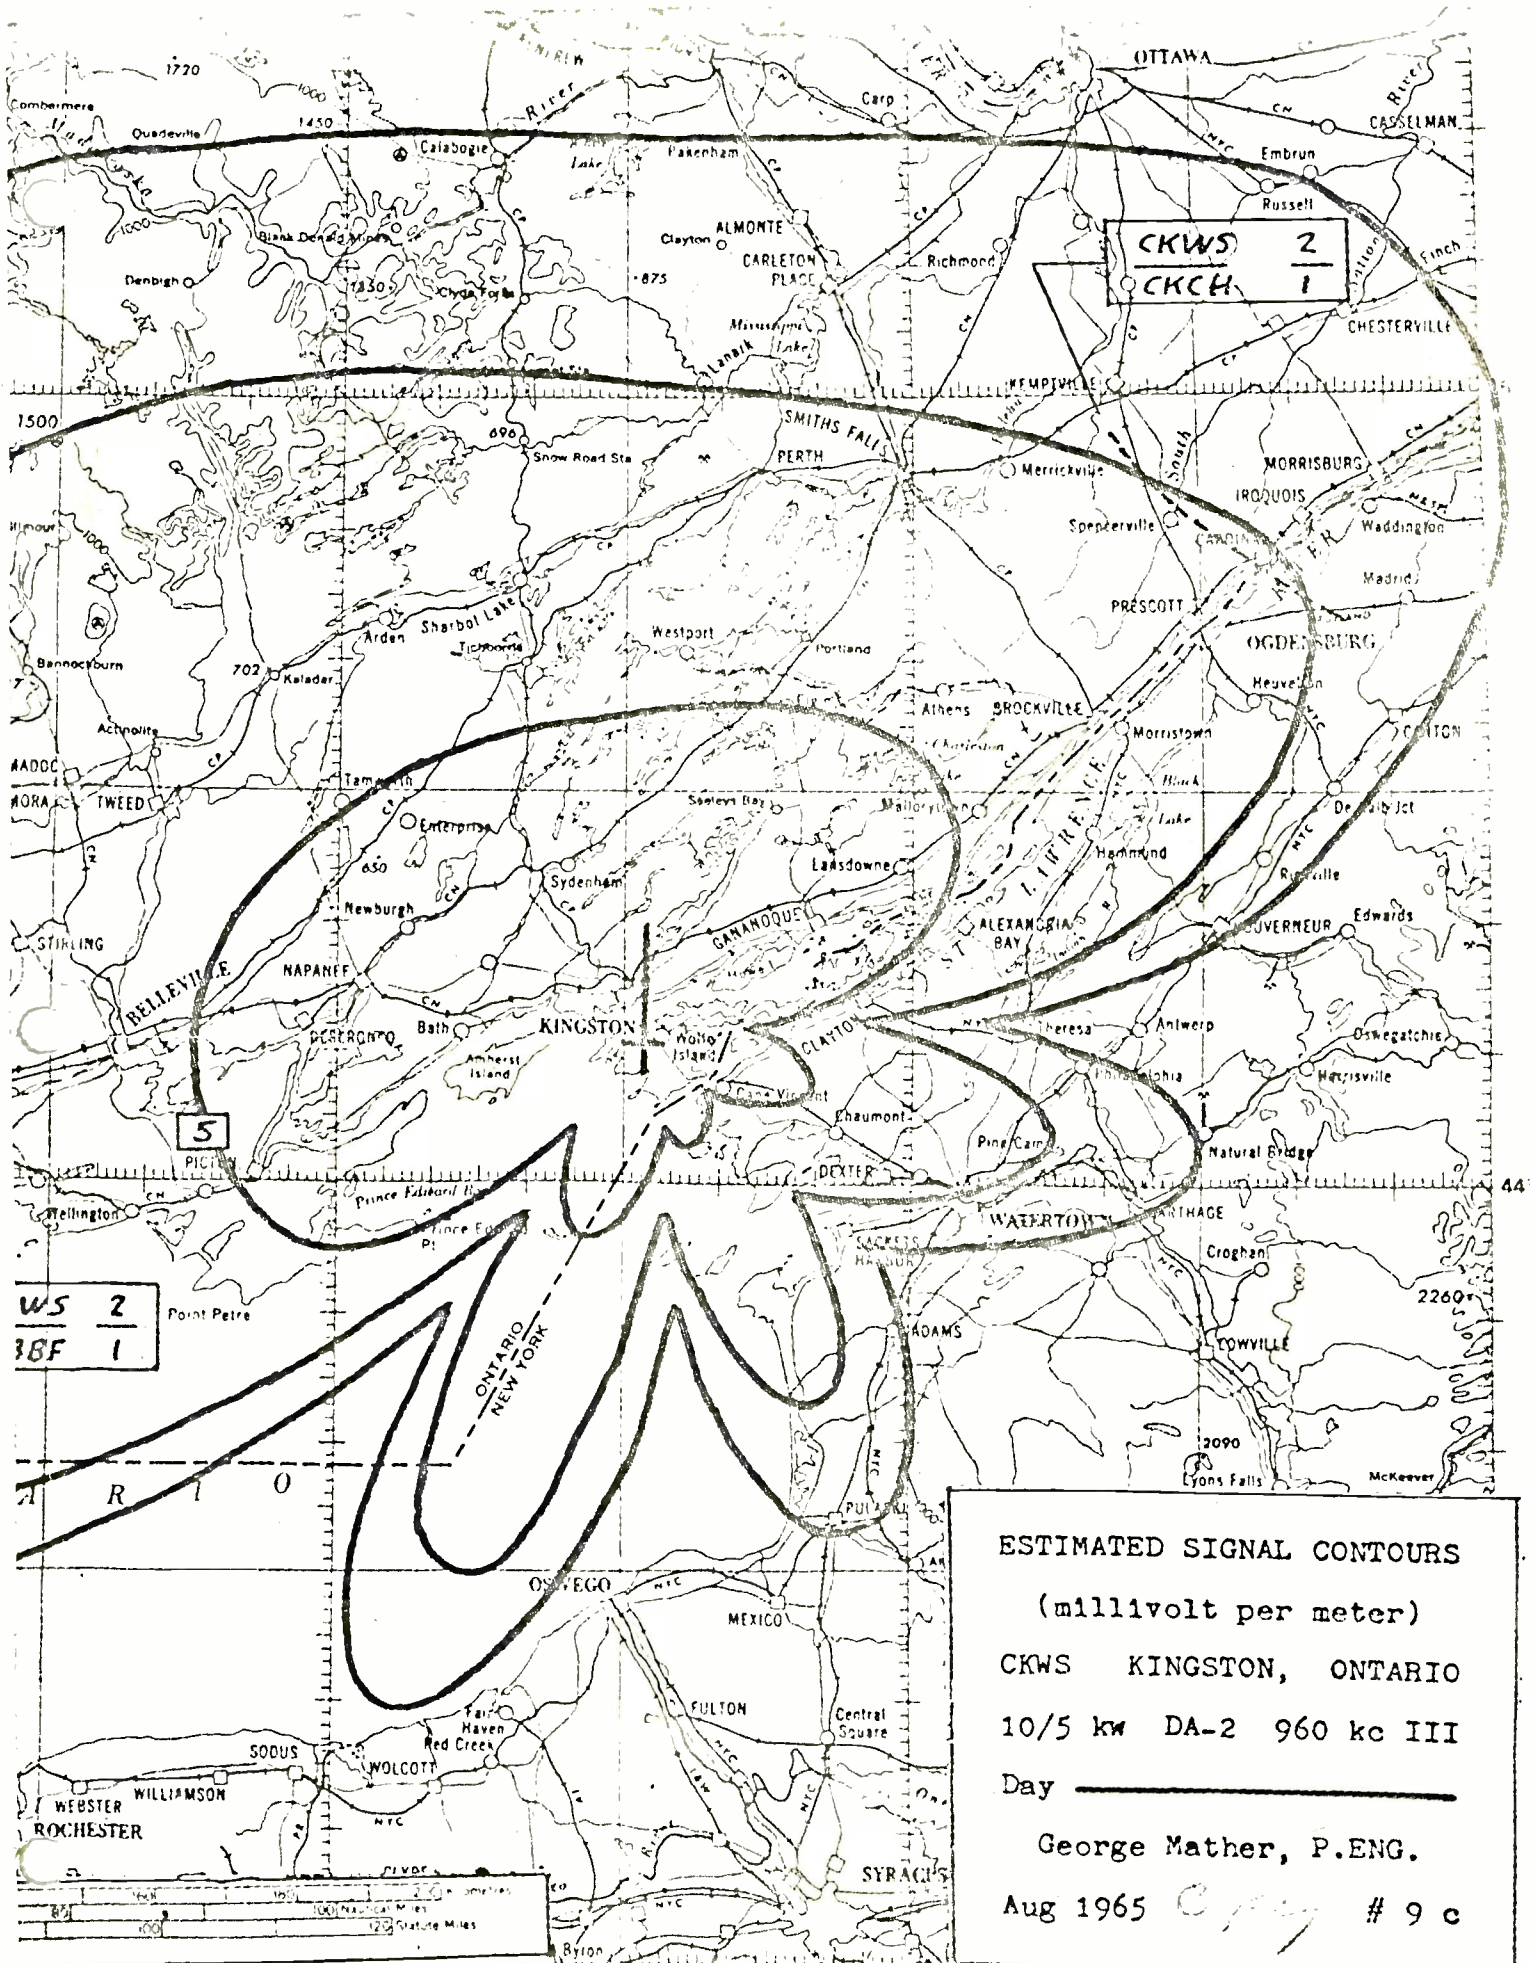

CKWS	2
CKCH	1

5

WS	2
BF	1

ESTIMATED SIGNAL CONTOURS
(millivolt per meter)
CKWS KINGSTON, ONTARIO
10/5 kW DA-2 960 kc III
Day _____
George Mather, P.ENG.
Aug 1965 *Copy* # 9 c