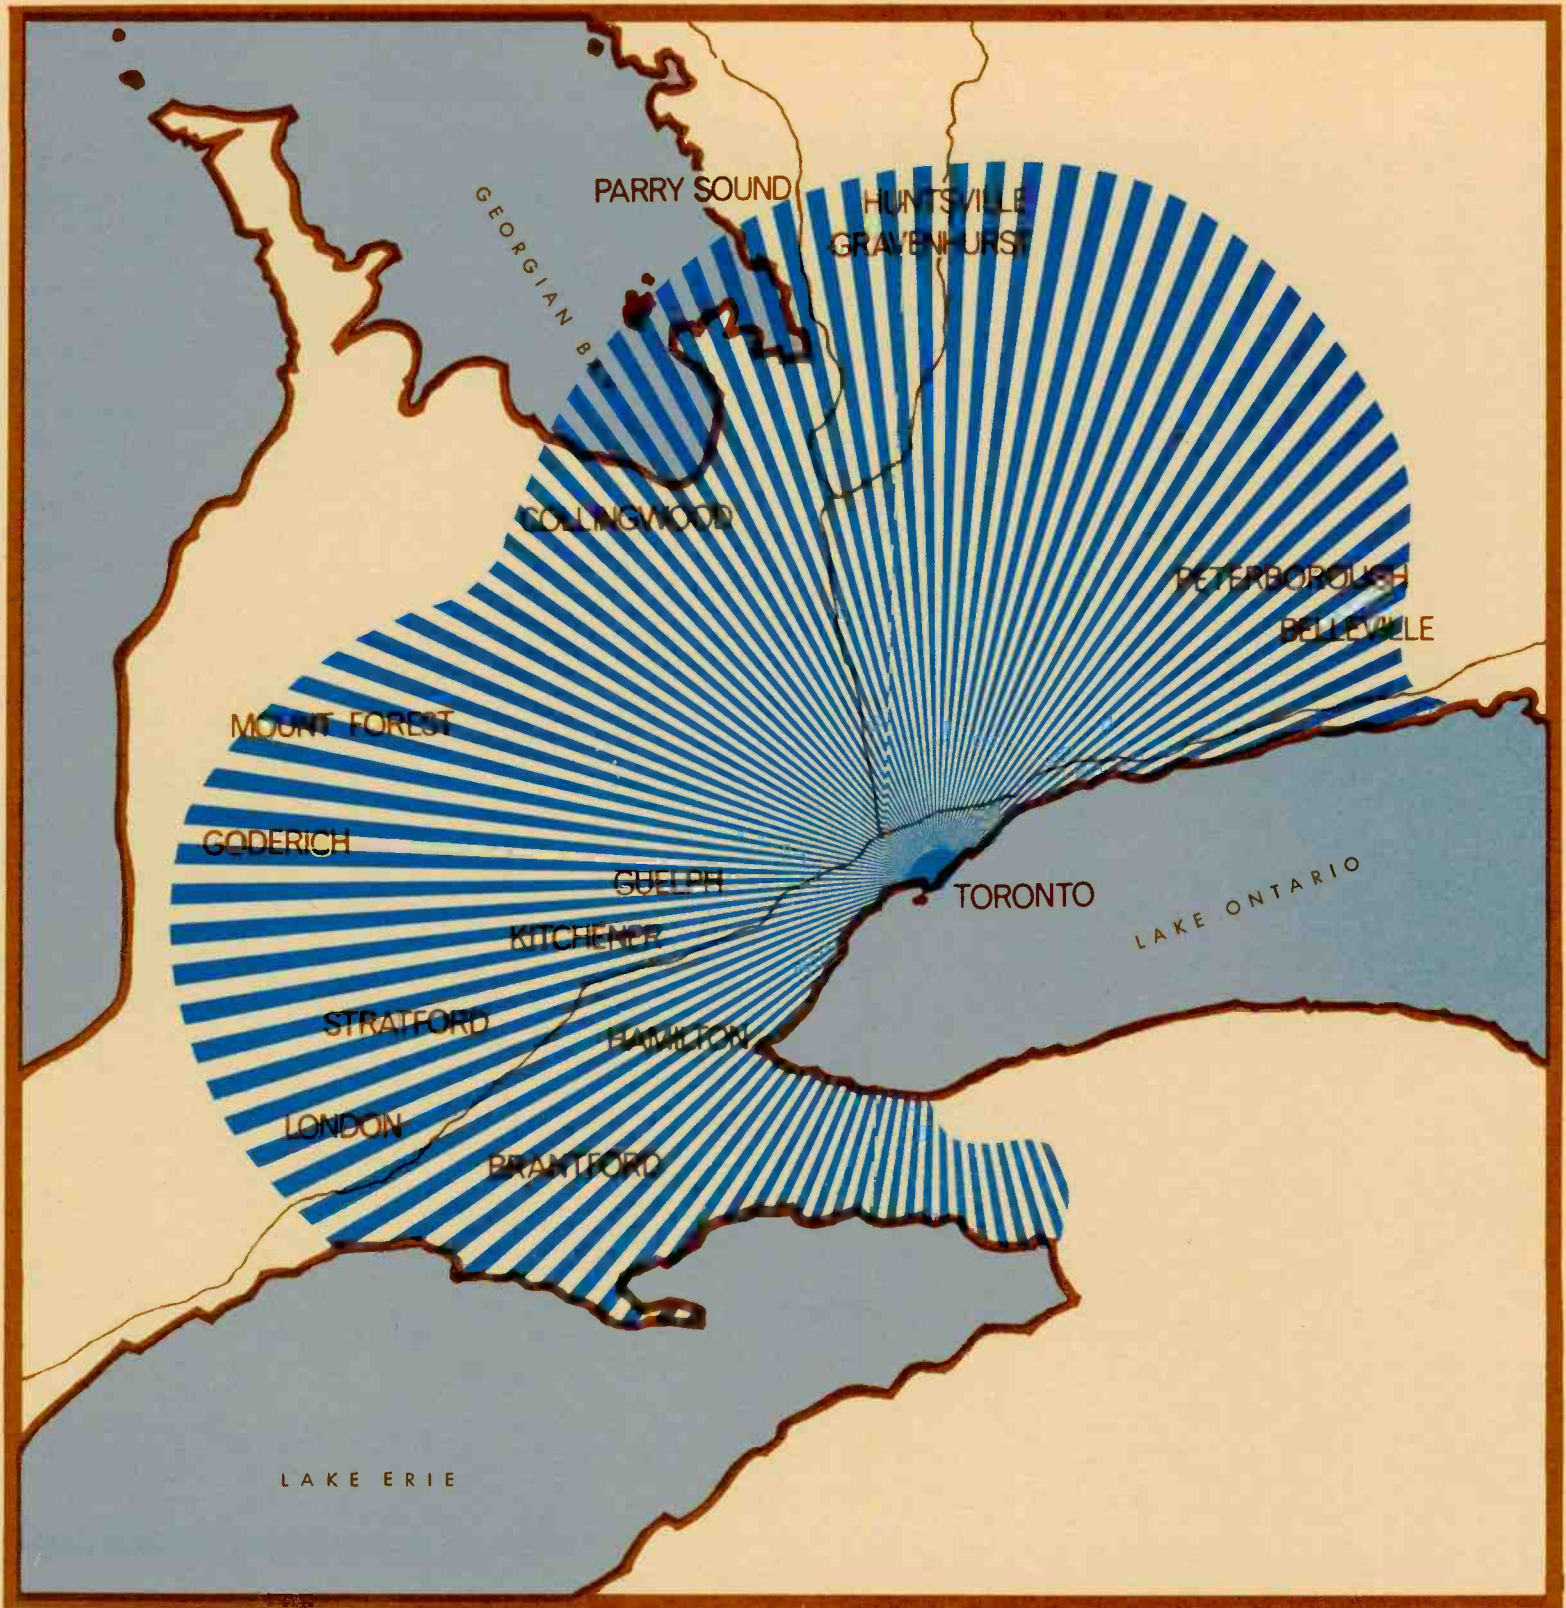

# CFTR

(10,000 SHOWN)

**680 Kilohertz-10,000 Day/25,000 Night Watts**

*Rogers Broadcasting Limited*