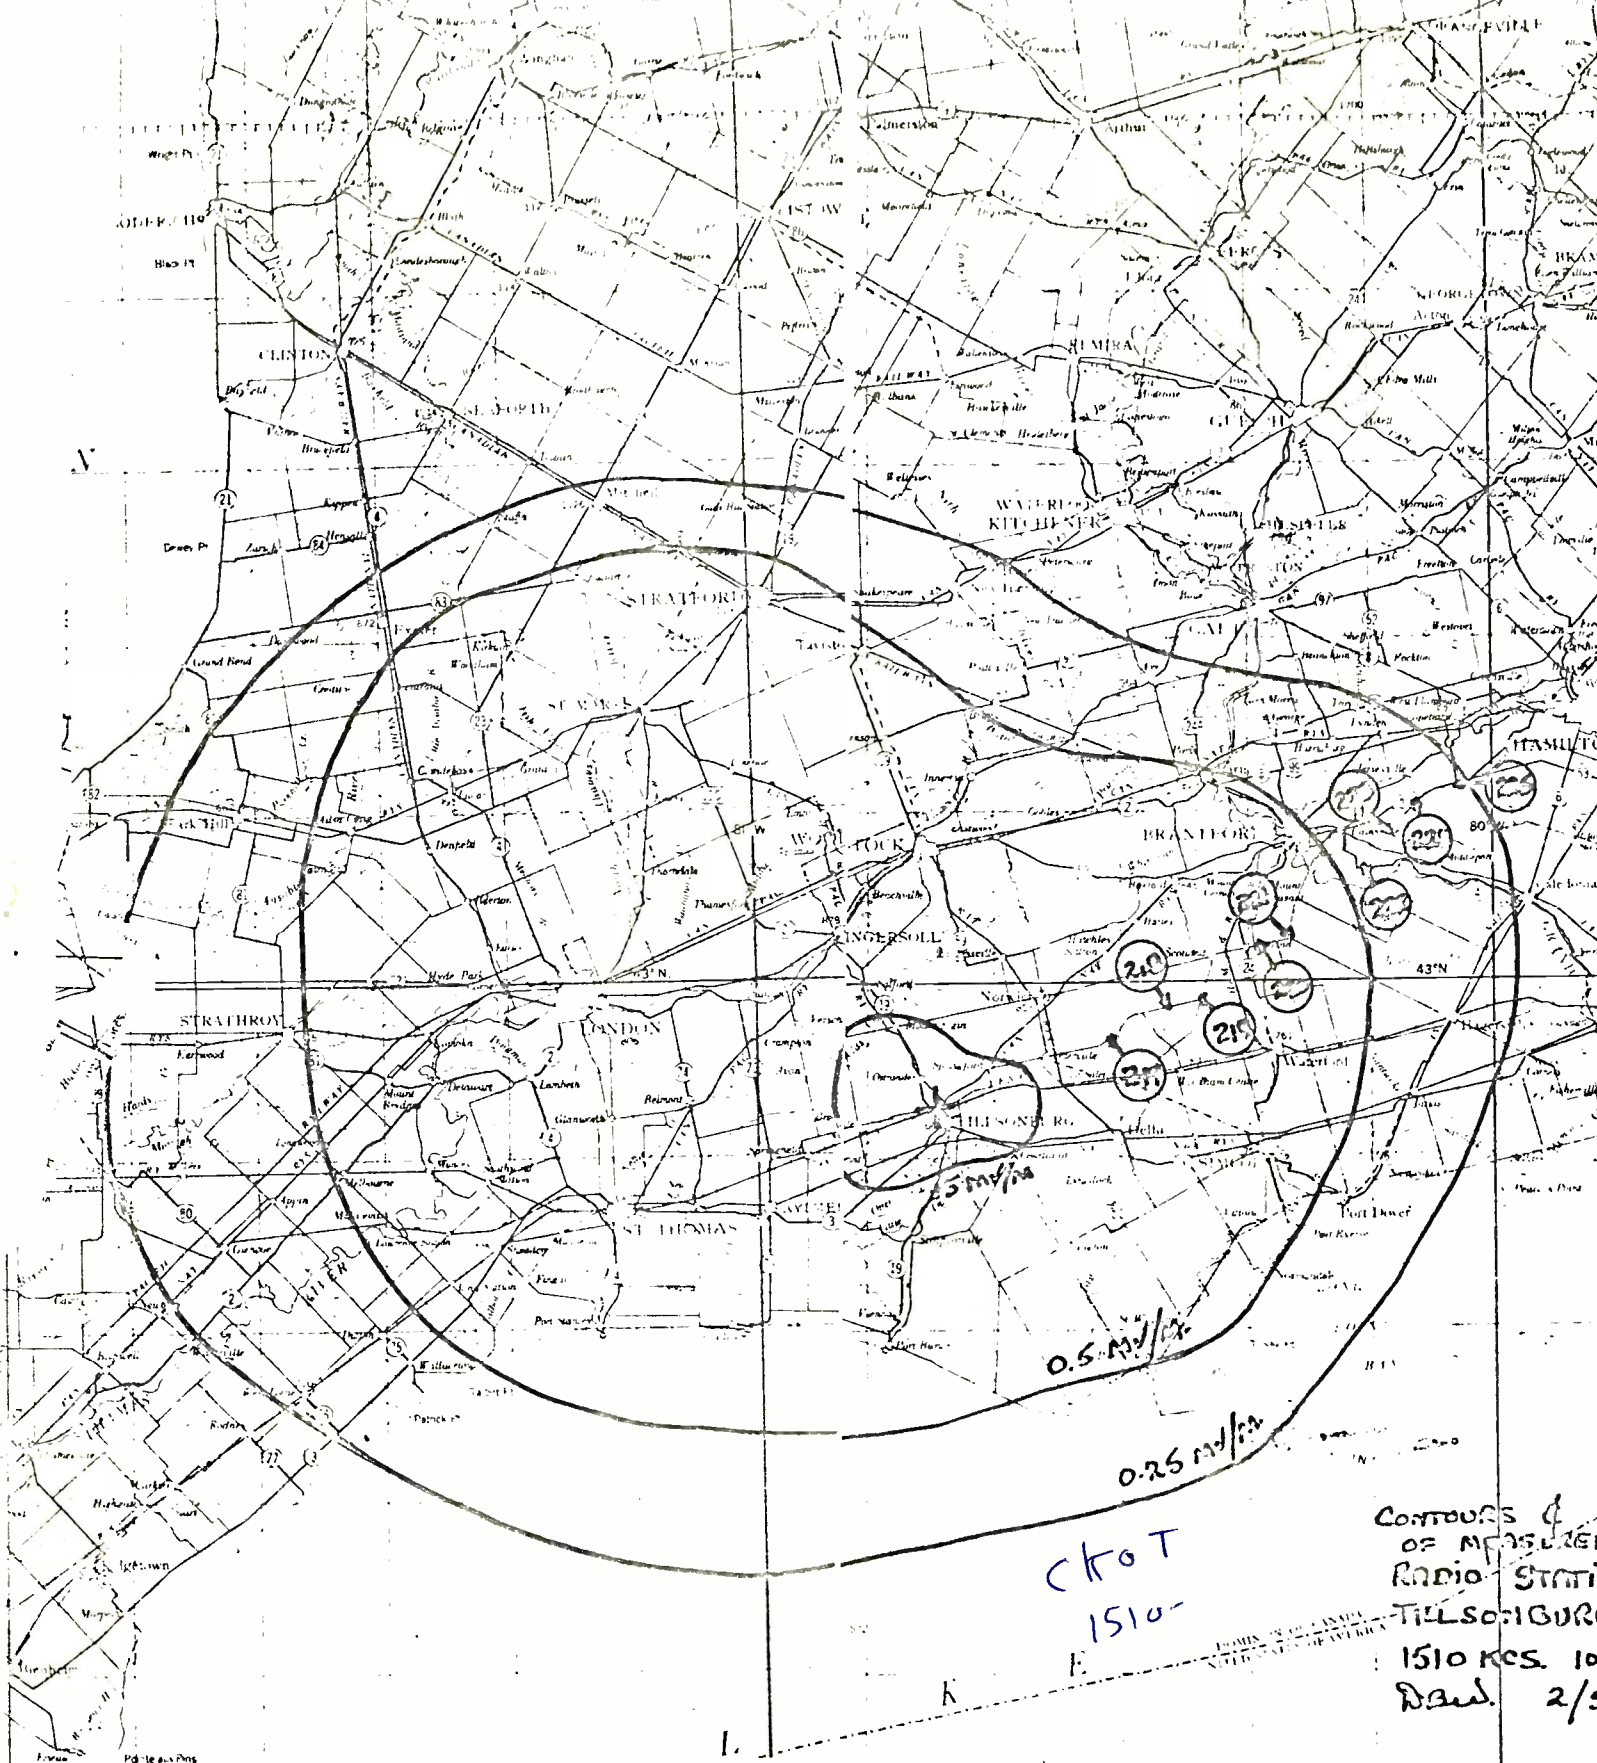

Contours of 100 ft
of map system
Radio Station
TILSONBURG
1510 KCS. 100
Davd. 2/58

C/KOT
1510

0.5 mi/100

0.25 mi/100

Scale 1 inch = 1.680 miles