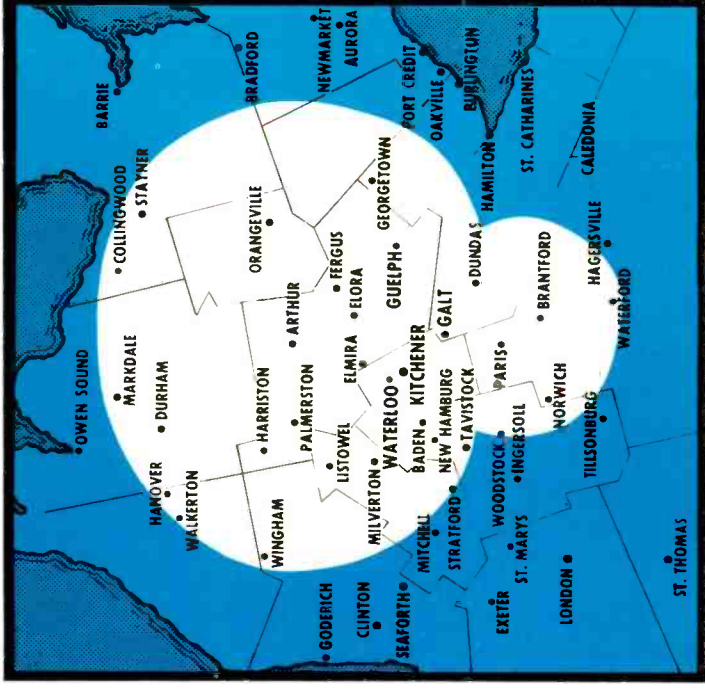

1490 CHYM

KITCHENER • WATERLOO

KITCHENER-WATERLOO —

CANADA'S 12TH LARGEST MARKET

1. Metro Area Population 223,000
2. Metro Area of Radio Homes 54,380
3. Station's Coverage Population 370,230
4. Station's Coverage Area Number of Radio Homes 103,160
5. Yearly Retail Sales 288,000,000

GREATLAKES BROADCASTING SYSTEM LTD.

305 KING STREET WEST, KITCHENER, ONTARIO

1490 CHYM • KITCHENER, ONTARIO

630 CFCO • CHATHAM, ONTARIO

National Representatives

PAUL MULVIHILL AND CO. LIMITED Toronto • Montreal

STEPHENS AND TOWNROW CO. LTD. Vancouver

THE DEVNEY ORGANIZATION INC. New York • Chicago •
Los Angeles • San Francisco