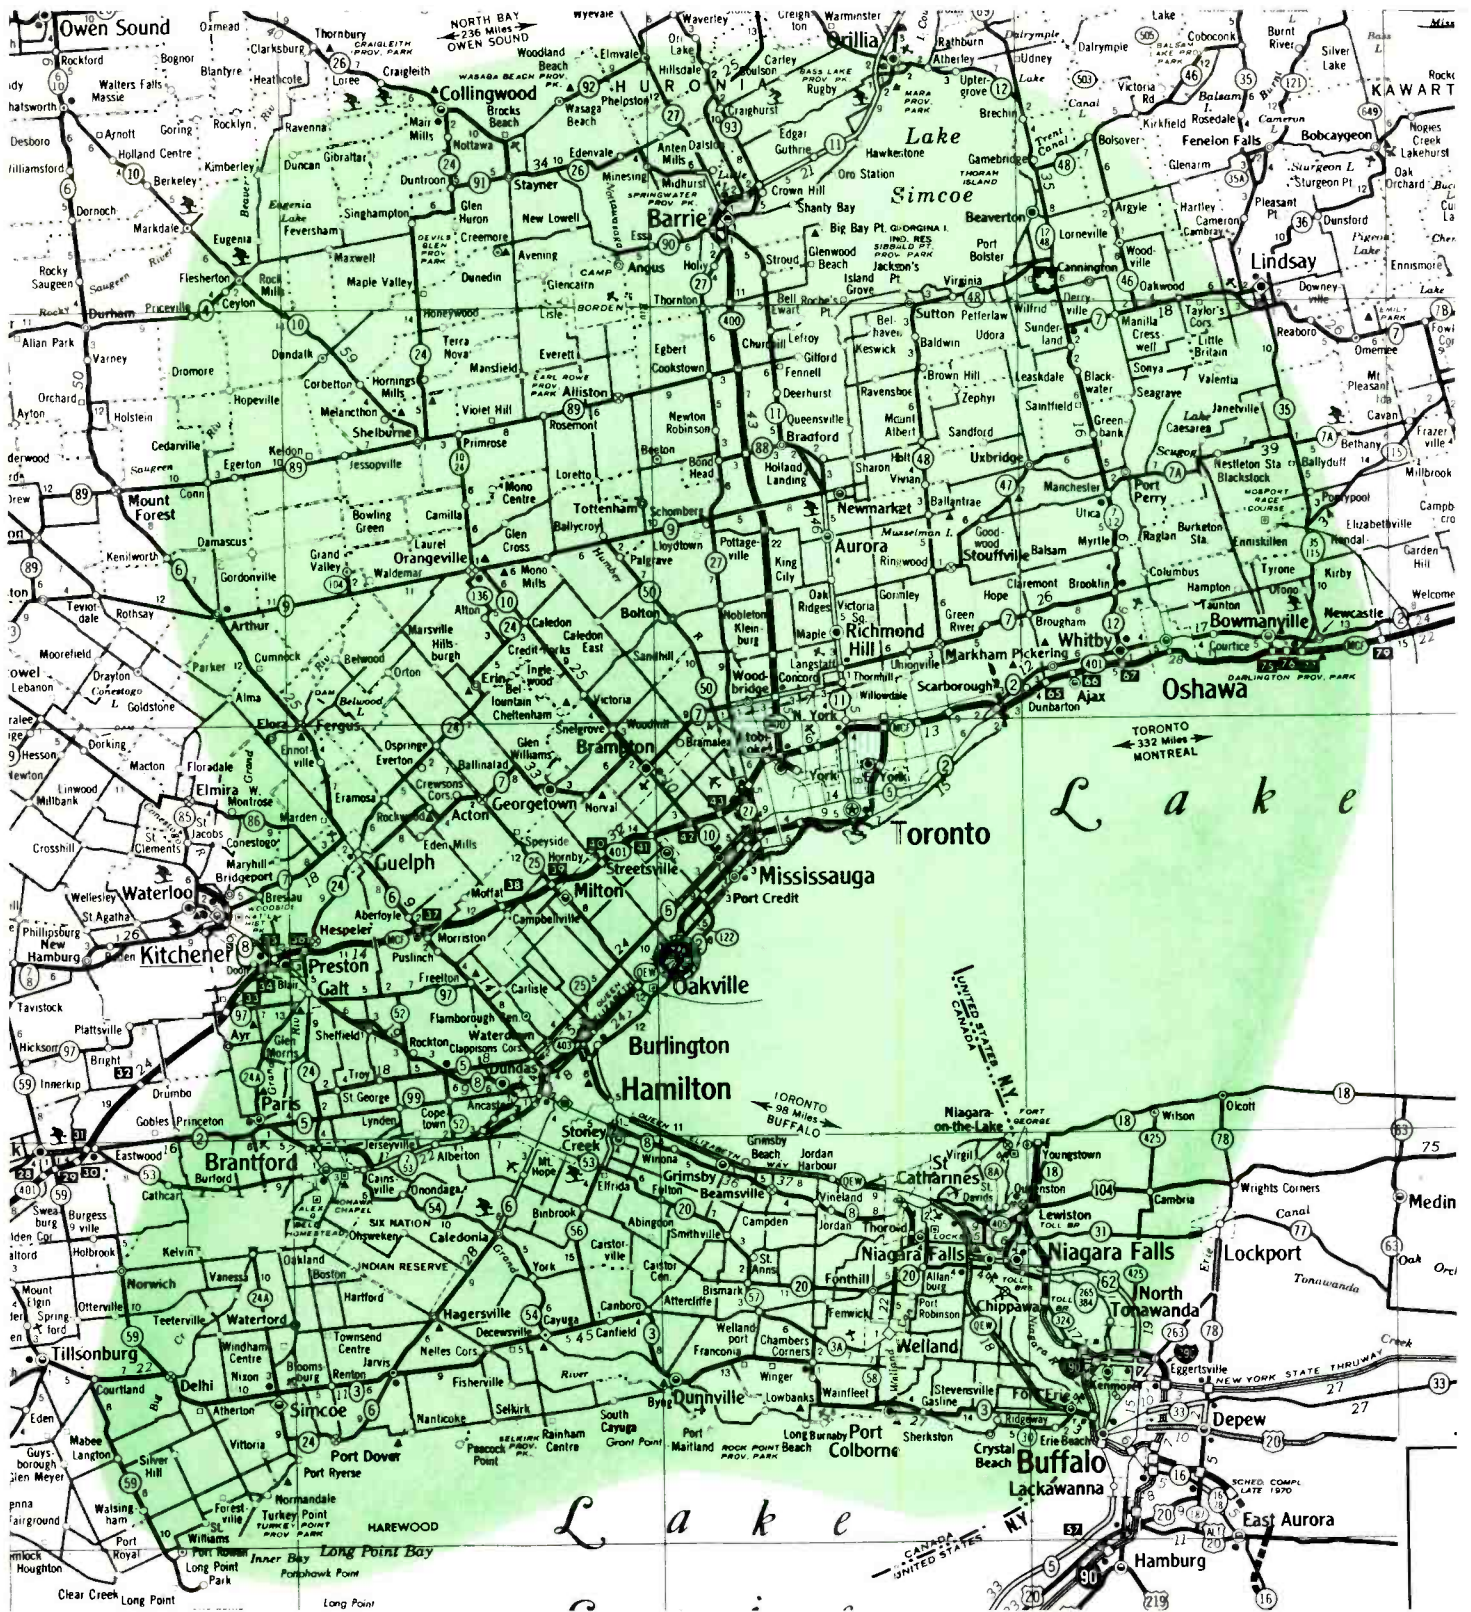

WATTS UP AT CHWO 1250 RADIO
TEN THOUSAND WATTS