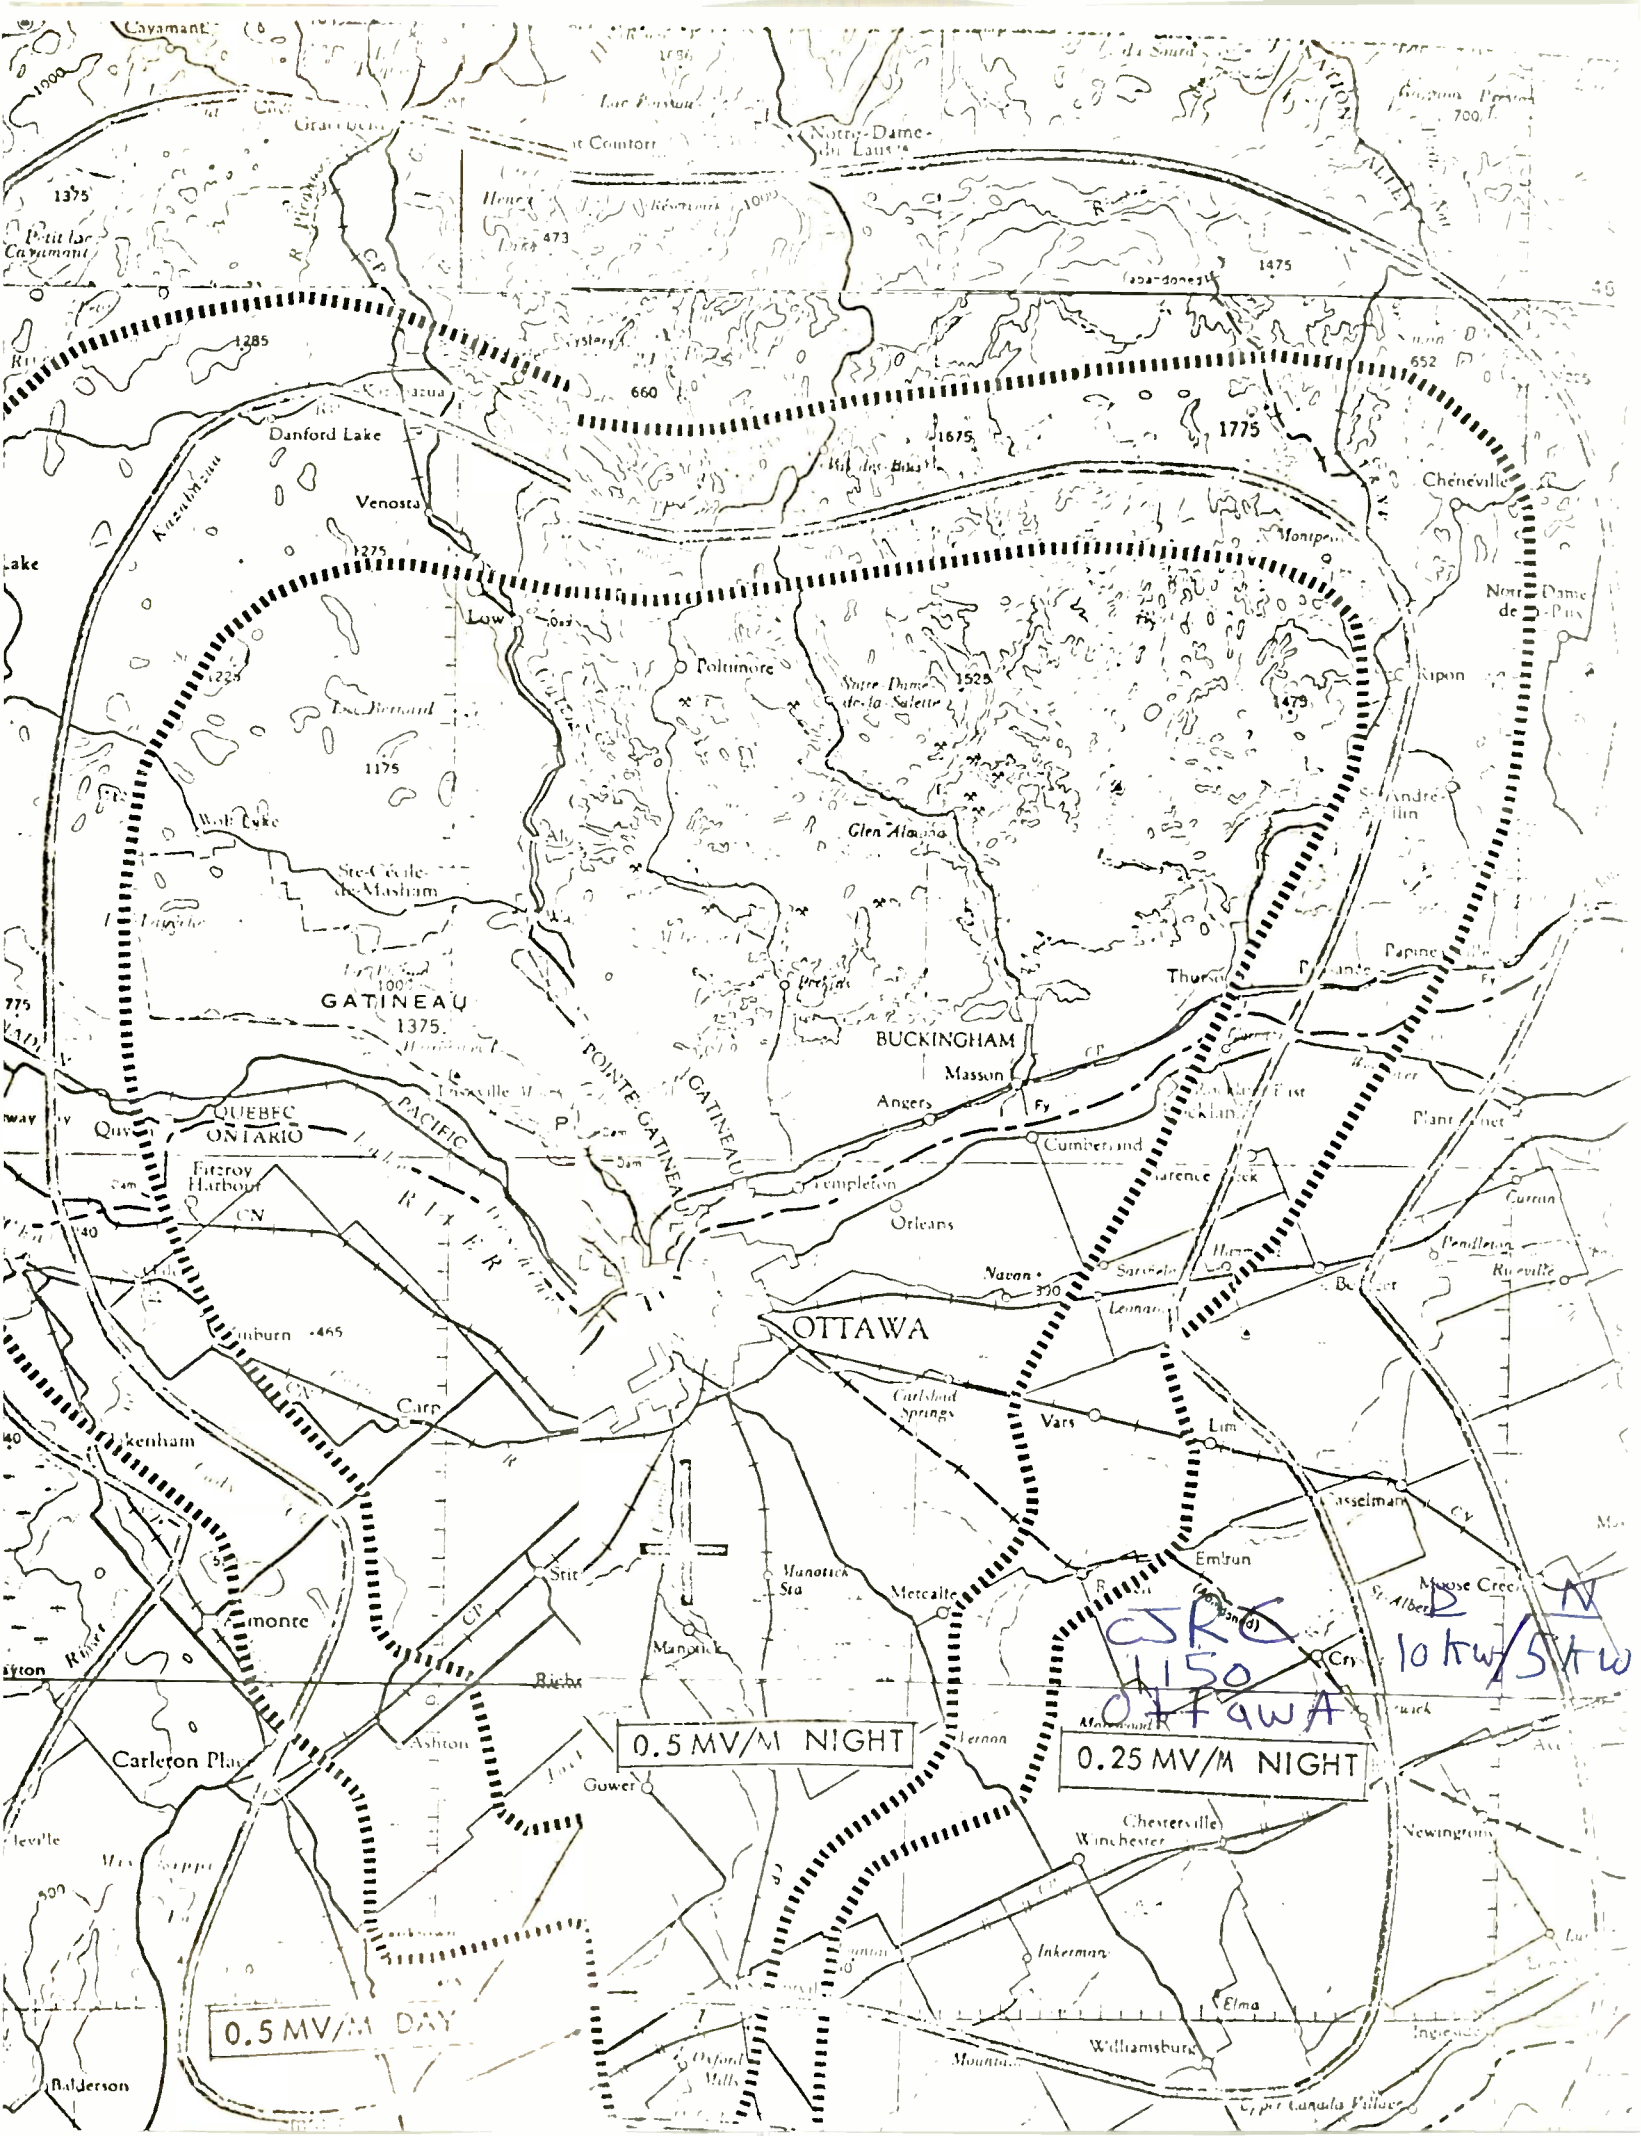

0.5 MV/M DAY

0.5 MV/M NIGHT

0.25 MV/M NIGHT

CJRC
1150
079WA

10 kW / 5 kW