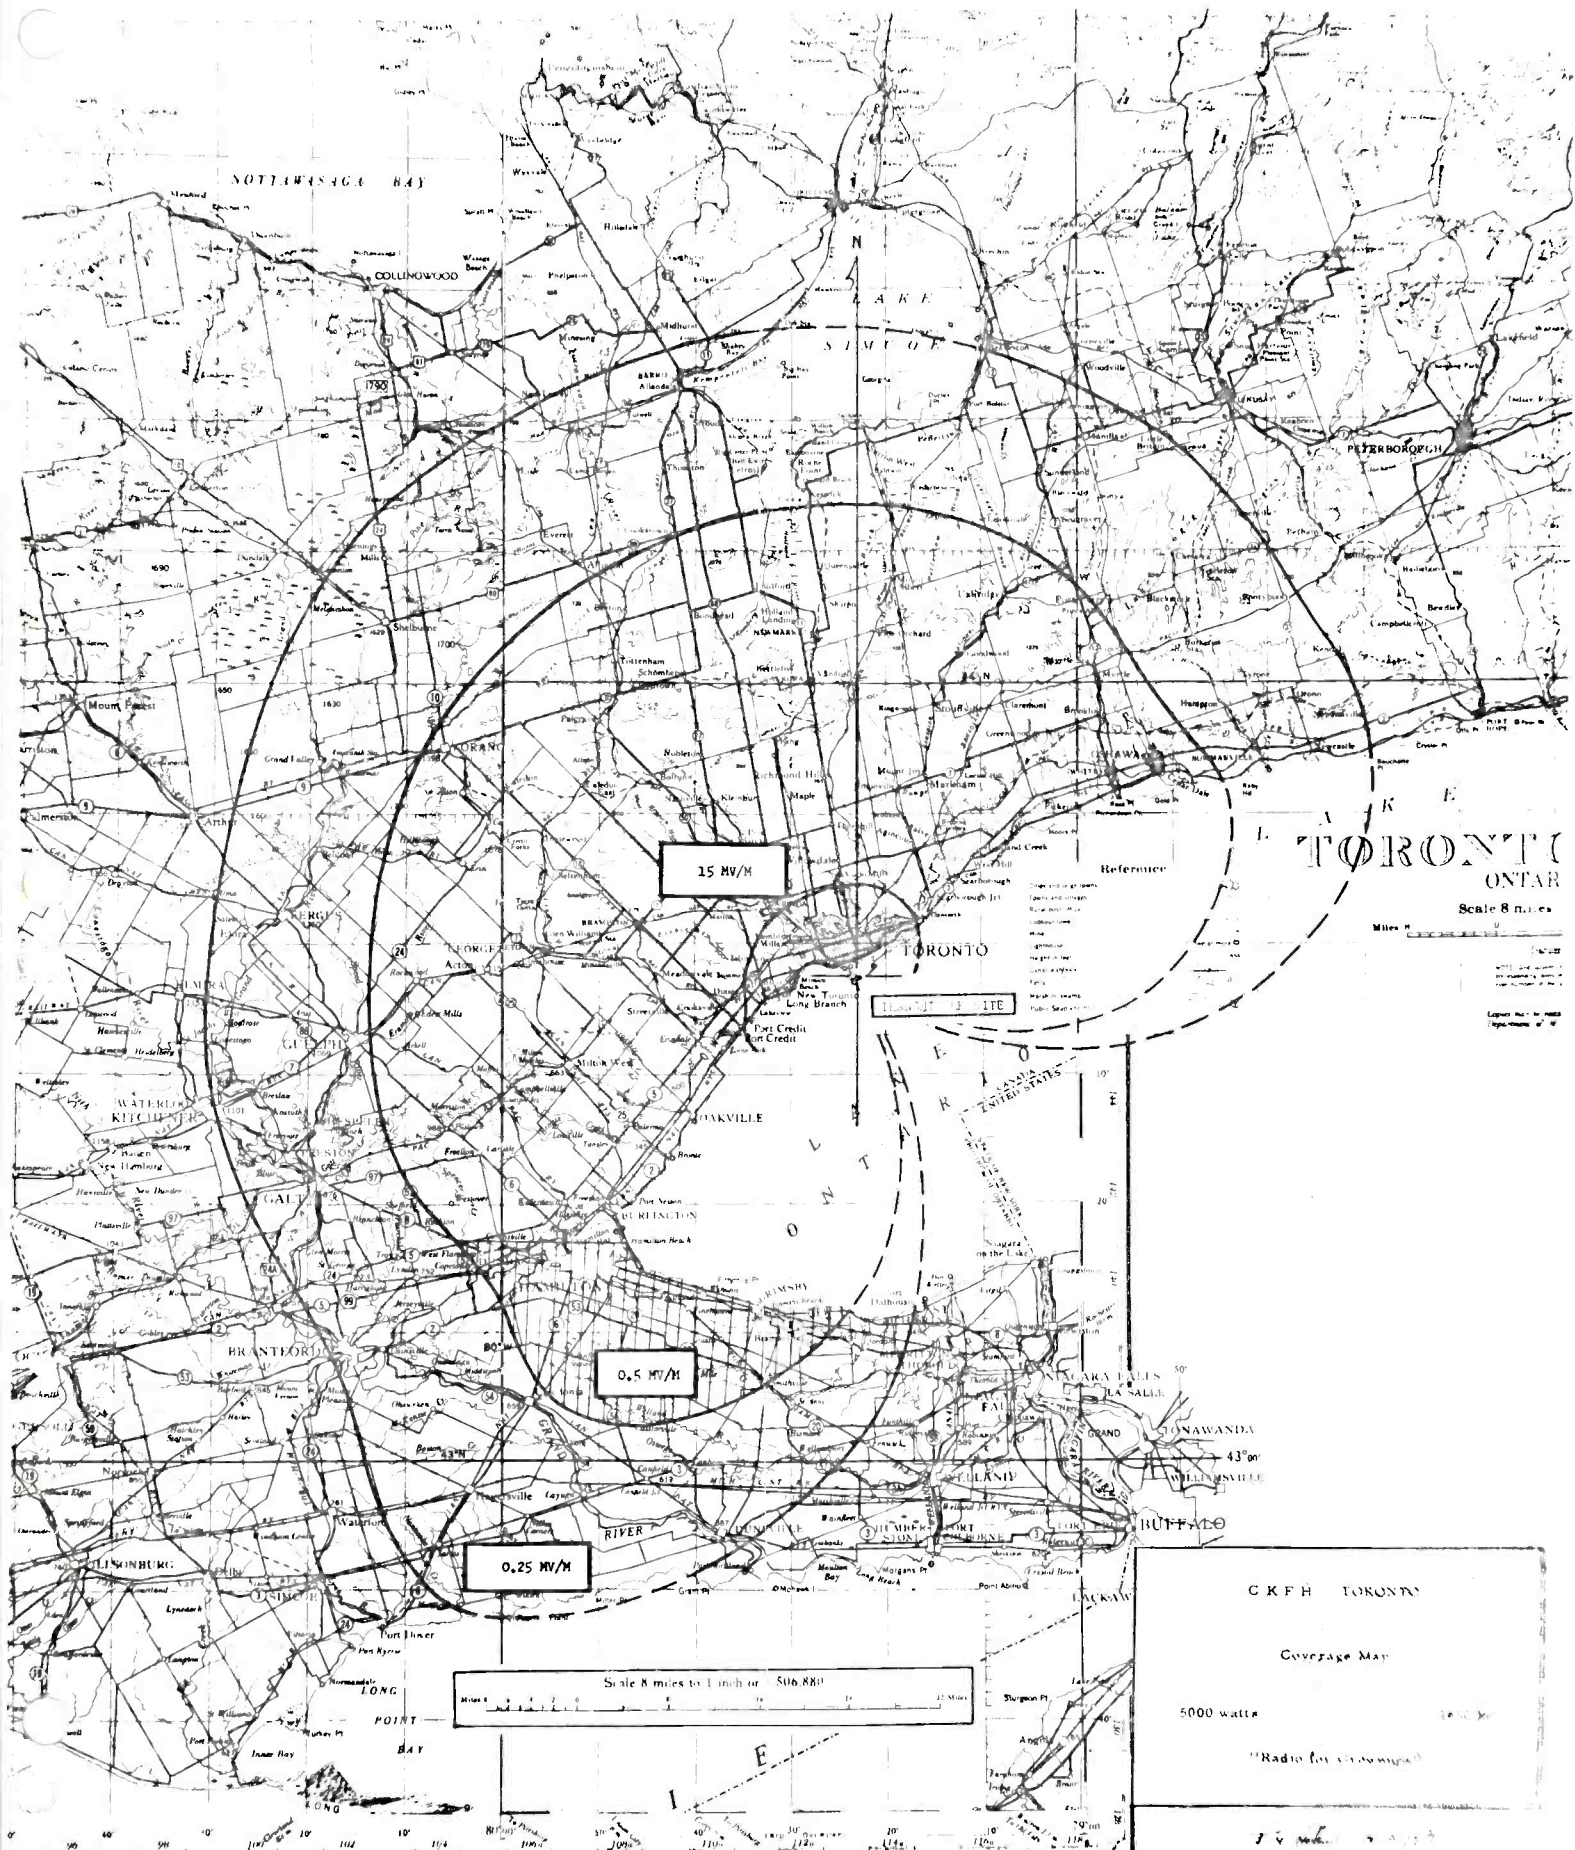

NOTTAWASAGA BAY

COLLINGWOOD

LAKE SIMCOE

PITZBURGH

TORONTO

TORONTO ONTAR

Scale 8 miles

15 MV/M

MARKET BITE

0.5 MV/M

0.25 MV/M

Scale 8 miles to 1 inch or 500,000'

CKFH TORONTO

Coverage Map

5000 watts

Radio for continuous operation

J & W