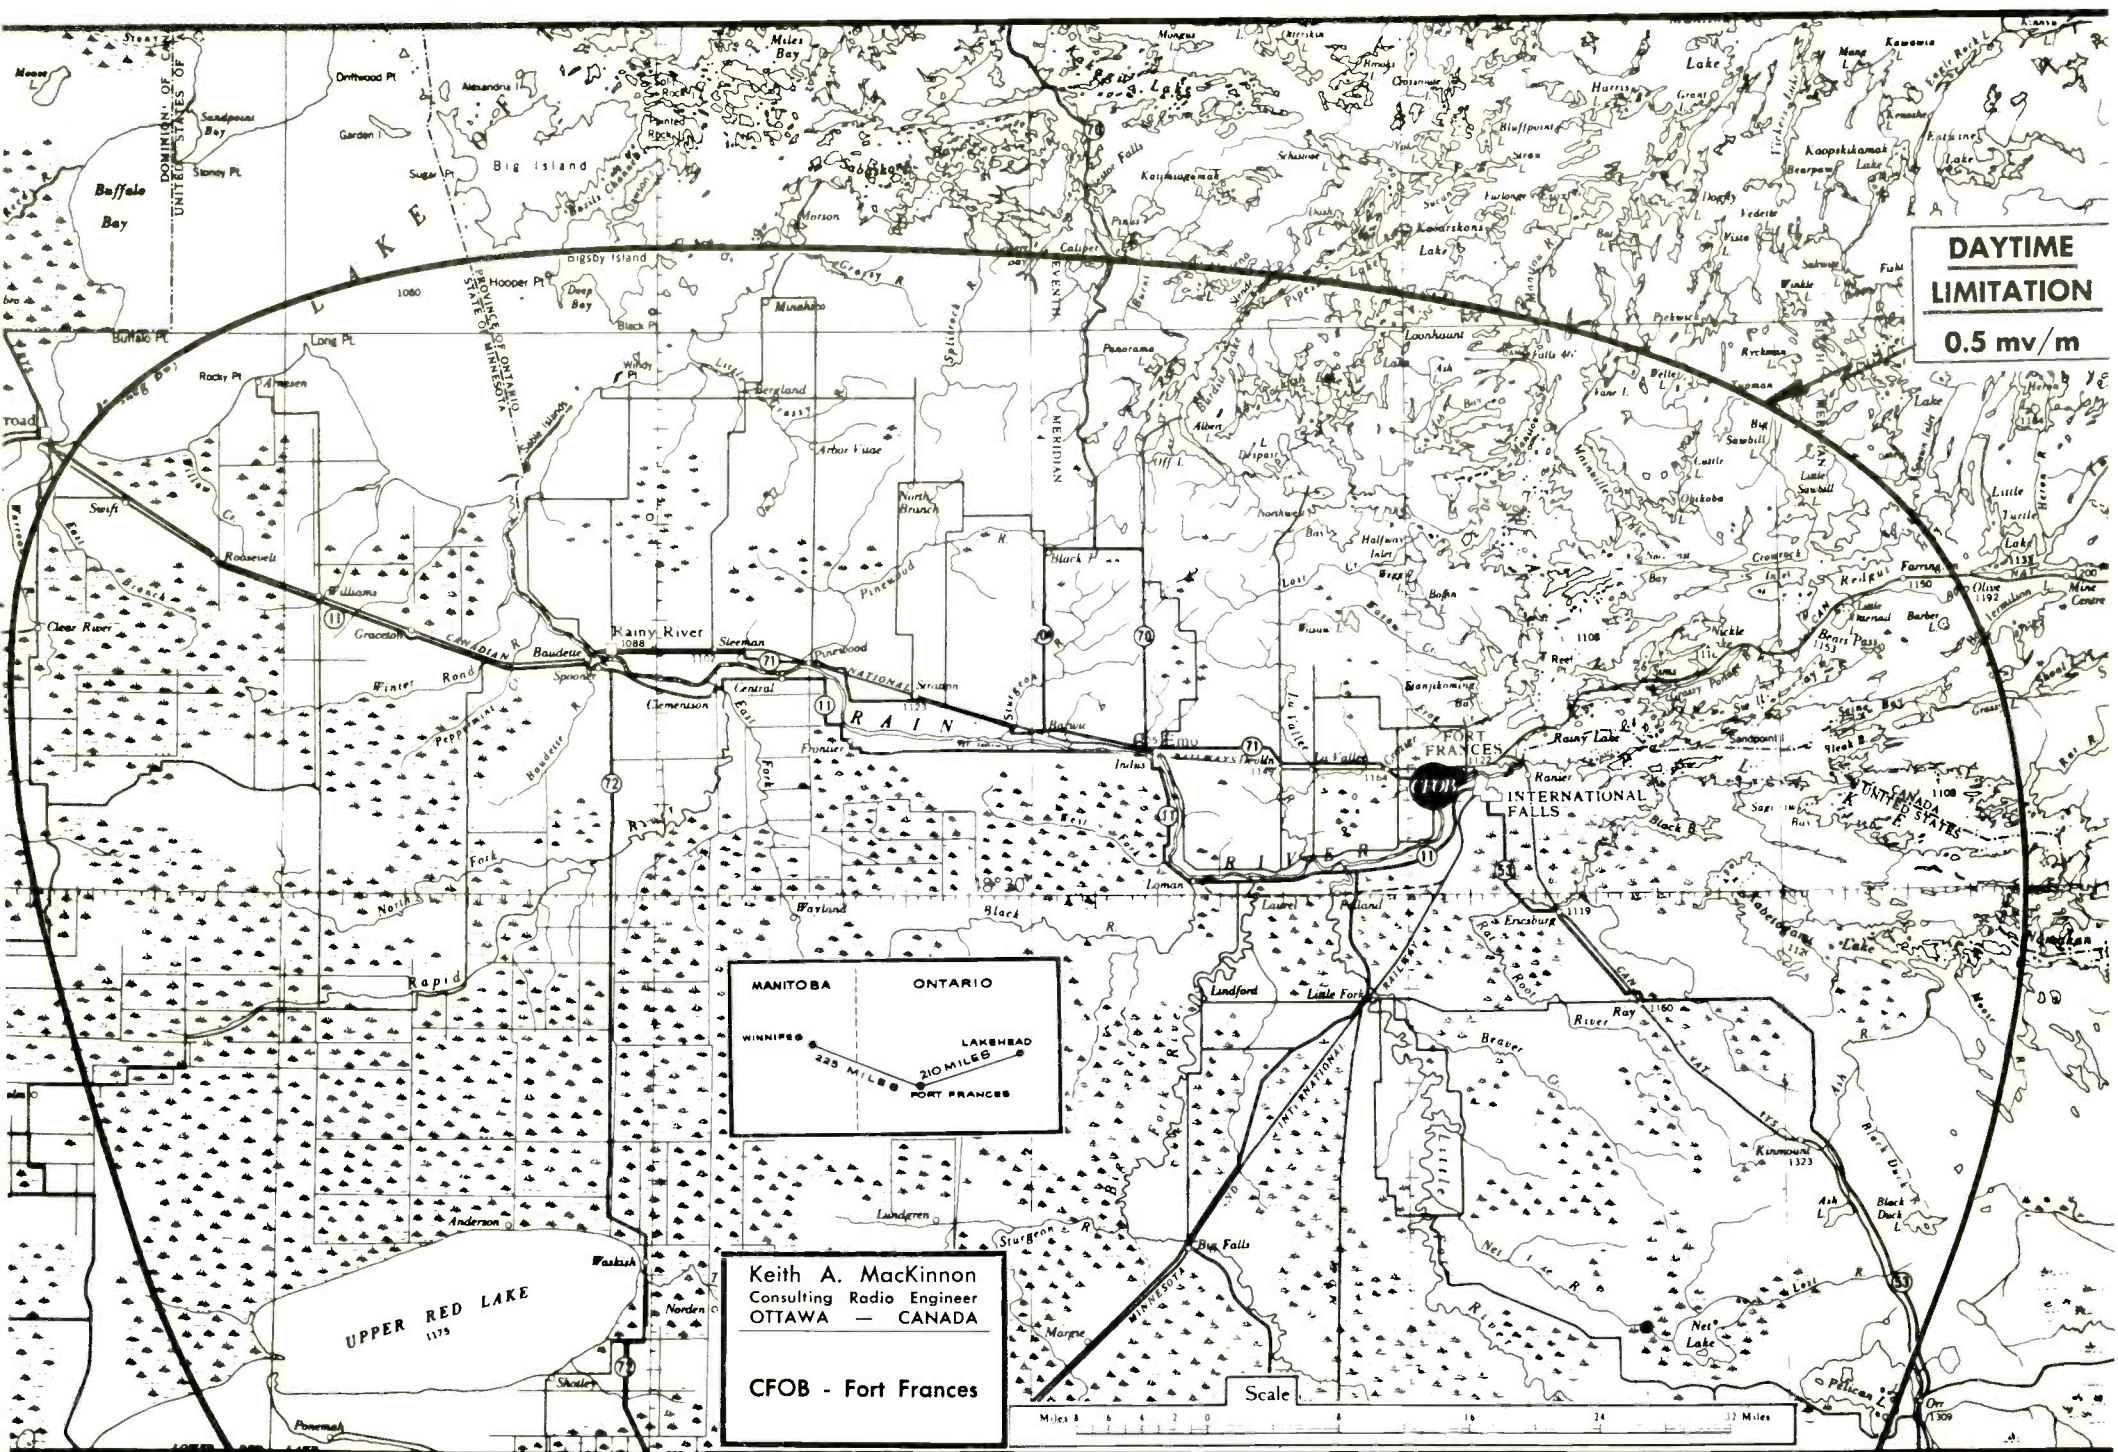

CFOB - FORT FRANCES ONT. — 1,000 WATTS - 800 kcs. — EST. NOV. 11, 1945.

**DAYTIME
LIMITATION**
0.5 mv/m