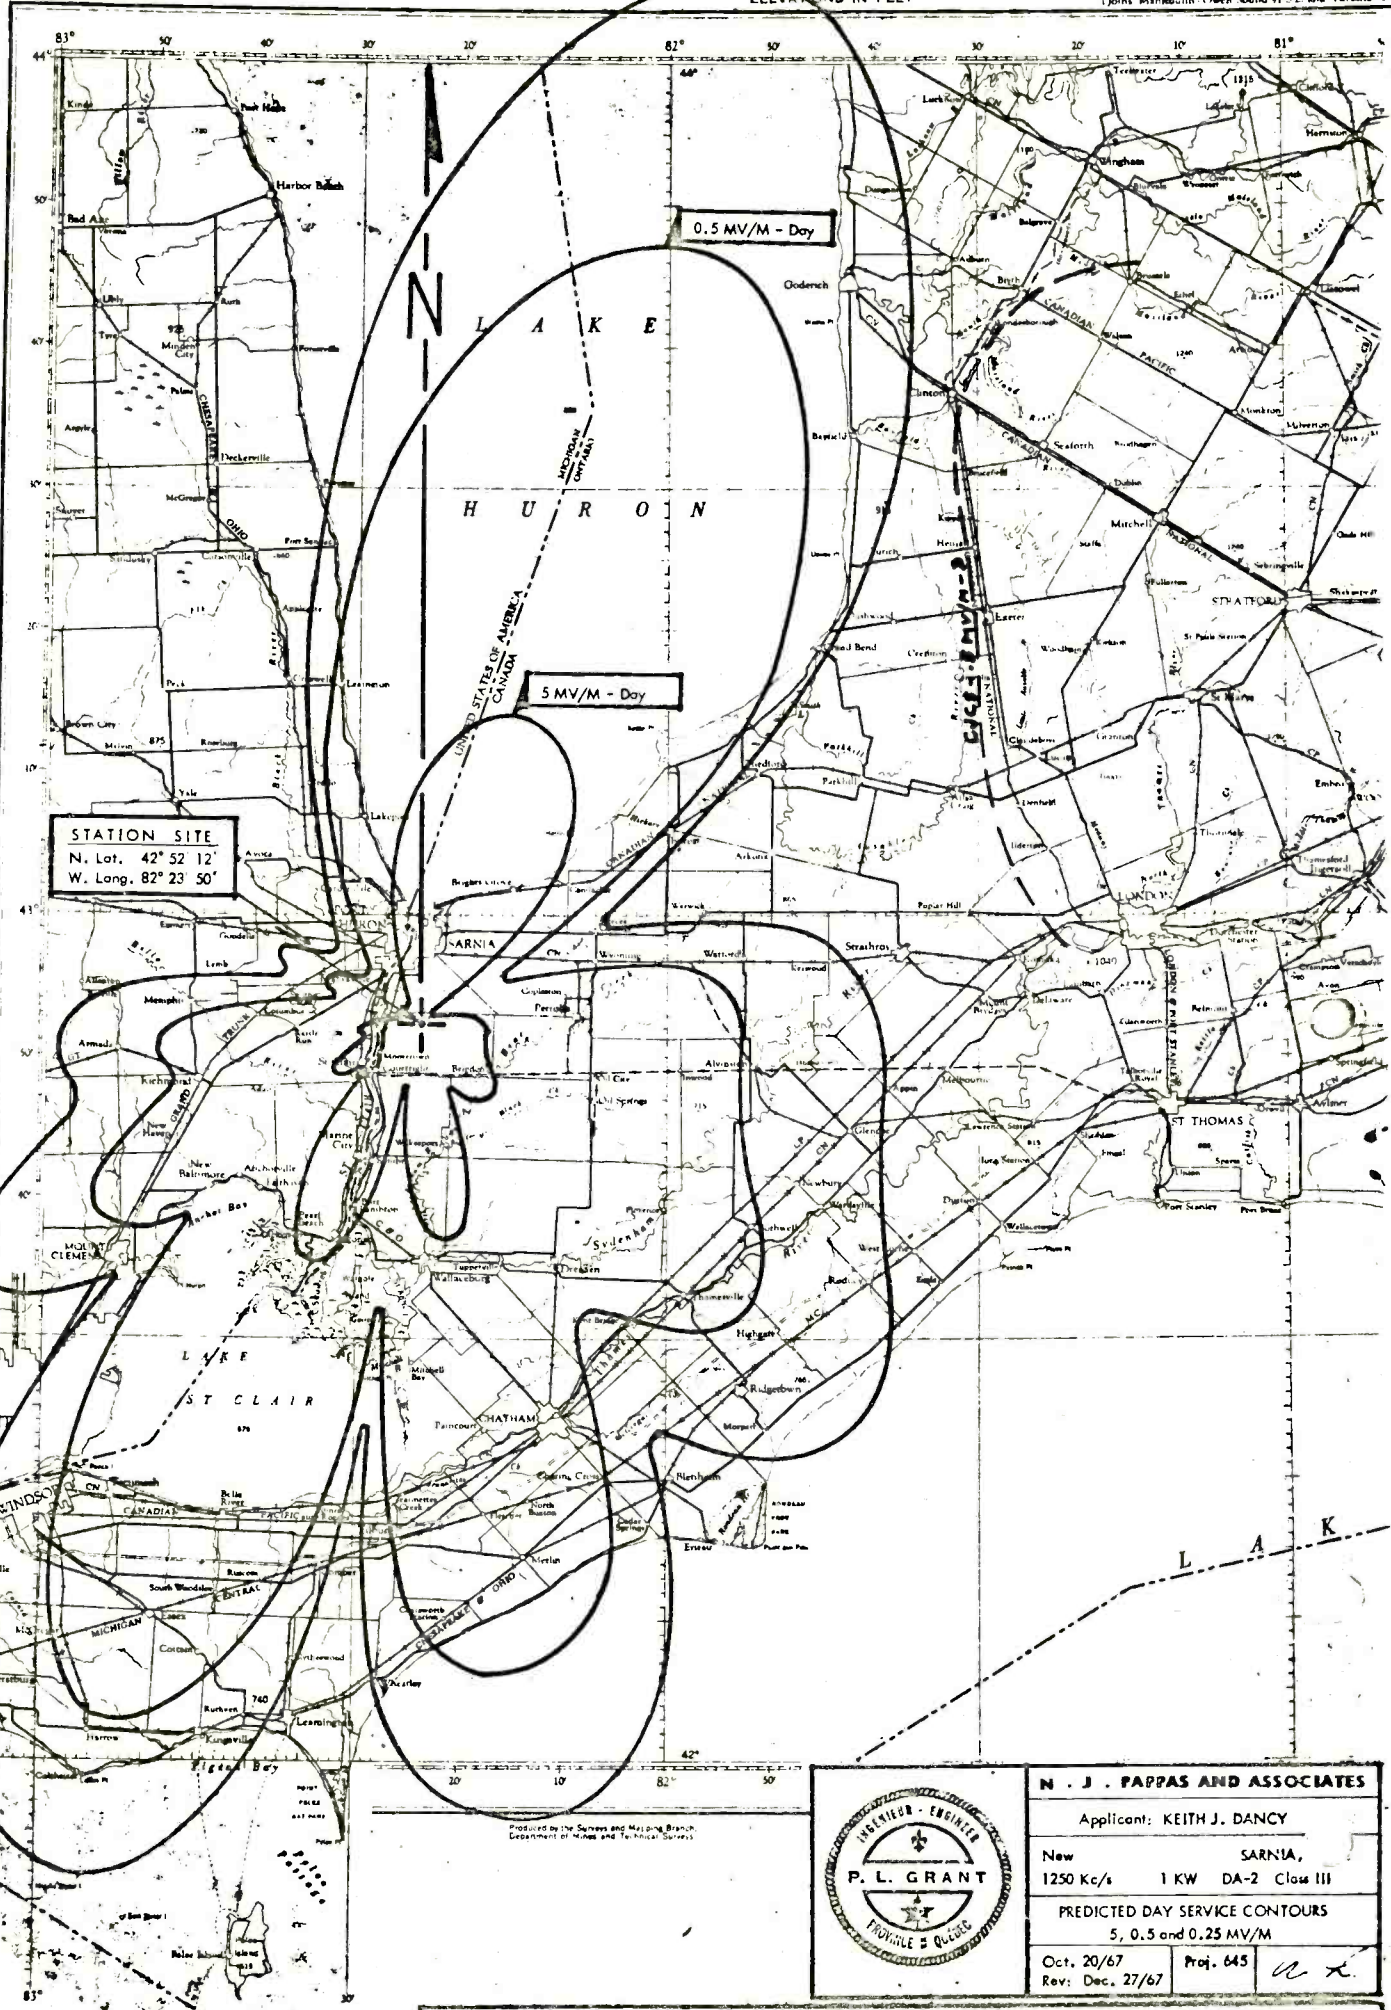

STATION SITE
N. Lat. 42° 52' 12"
W. Long. 82° 23' 50"

ELEVATIONS IN FEET
See Map 42/Edson 1001

N. J. PAPPAS AND ASSOCIATES	
Applicant: KEITH J. DANCY	
New	SARNIA, 1250 Kc/s 1 KW DA-2 Class III
PREDICTED DAY SERVICE CONTOURS 5, 0.5 and 0.25 MV/M	
Oct. 20/67	Proj. 645
Rev. Dec. 27/67