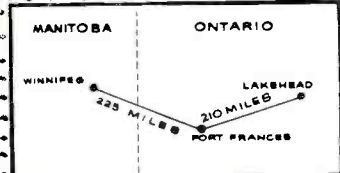

Keith A. MacKinnon
Consulting Radio Engineer
OTTAWA — CANADA

CFOB - Fort Frances