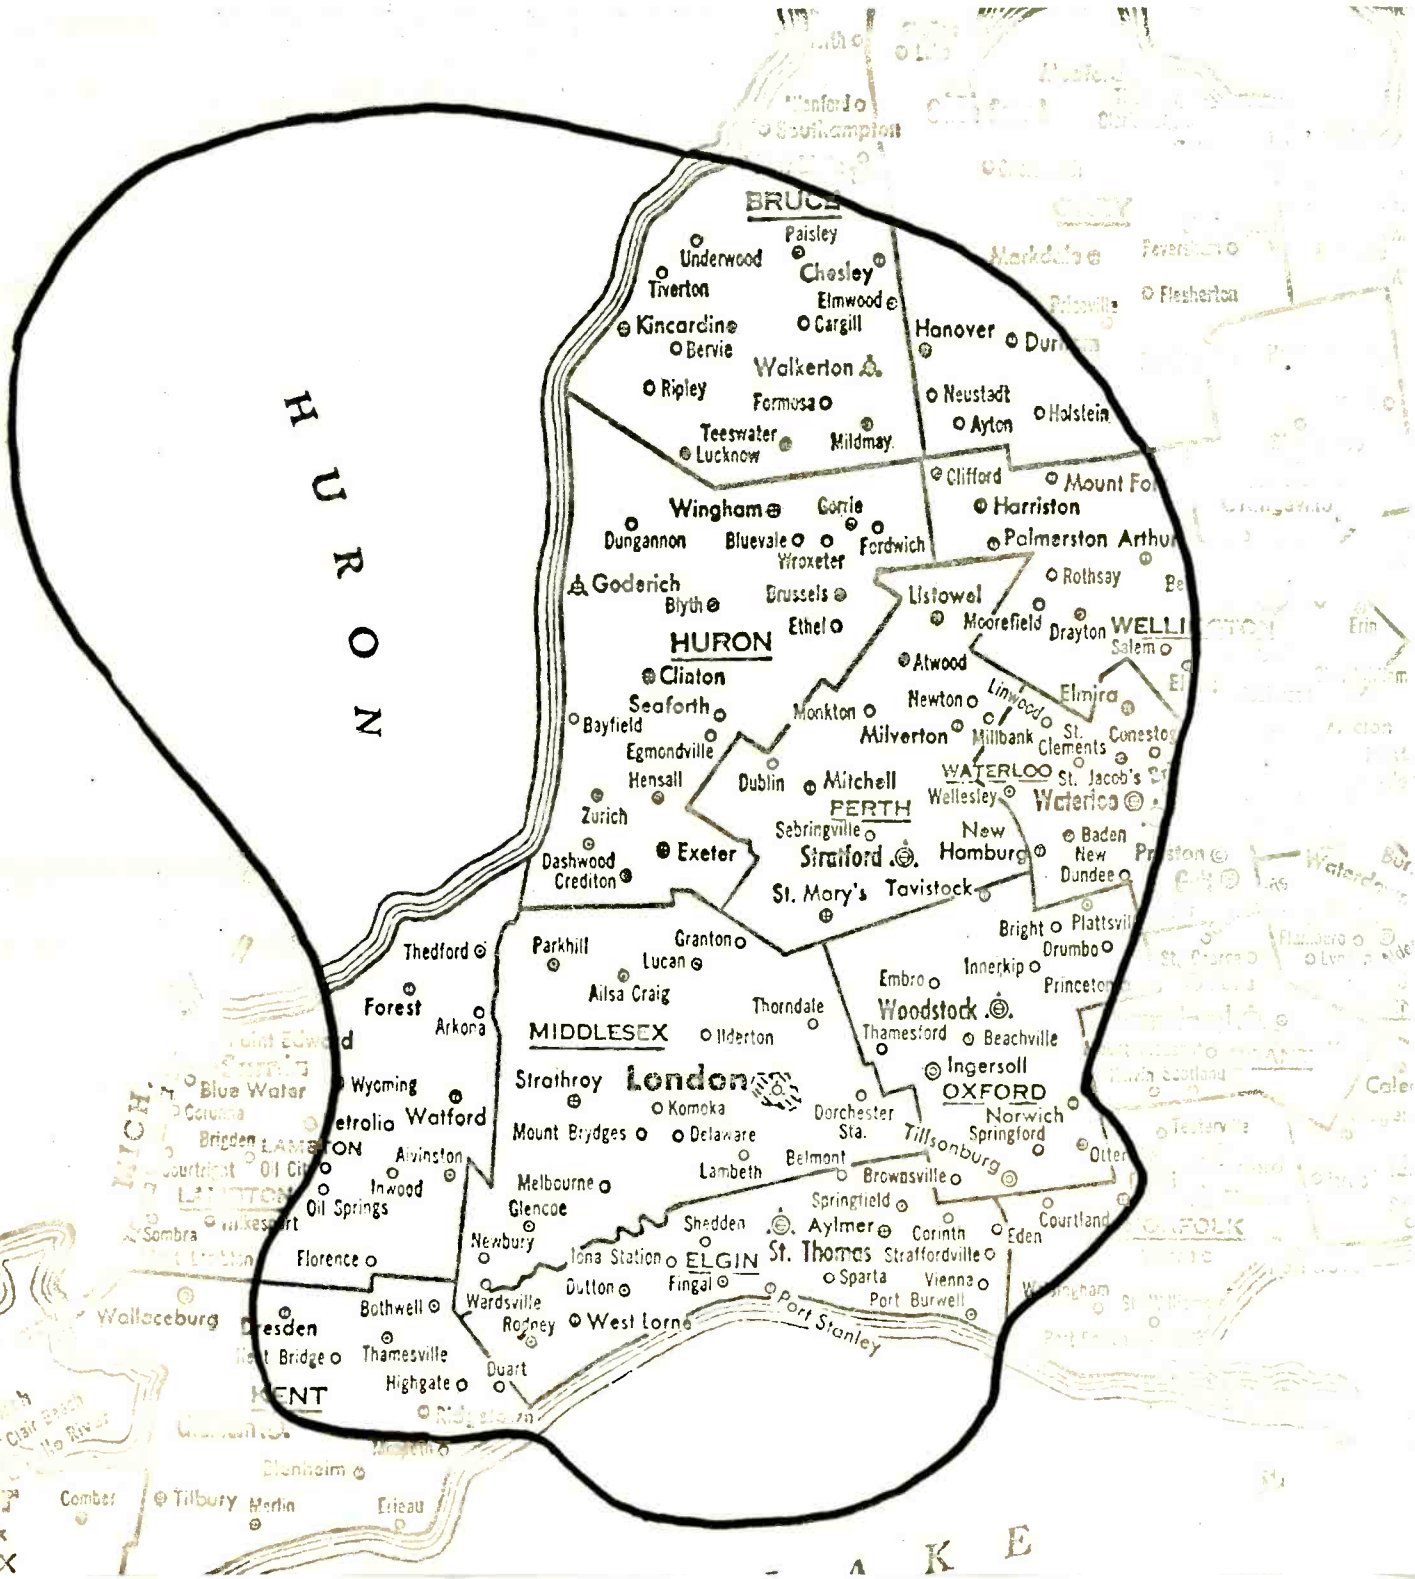

CKSL London, Ontario

PERSONNEL—General Manager: John A. Funston
Retail Sales Manager: Ray S. Corvell
National Sales Manager: R. A. Leslie
Operations Manager: Don M. Nairn
Traffic Supervisor: Miss Grace Howald
Promotion Supervisor: Mrs. Julie Crossan

NETWORK AFFILIATIONS—The American Broadcasting Company

GENERAL ADVERTISING—All programs and announcements must conform to the Code of Ethics of the Canadian Association of Broadcasters, the requirements of the station management, and the regulations of the Board of Broadcast Governors. Sponsored programs given preference over announcements.

COVERAGE DATA—Within the area contained by CKSL's .25 MV Contour there are:

- —5 cities, 23 towns
- —693 communities
- —29,000 farms
- —all or part of 13 counties
- —over one-half million people