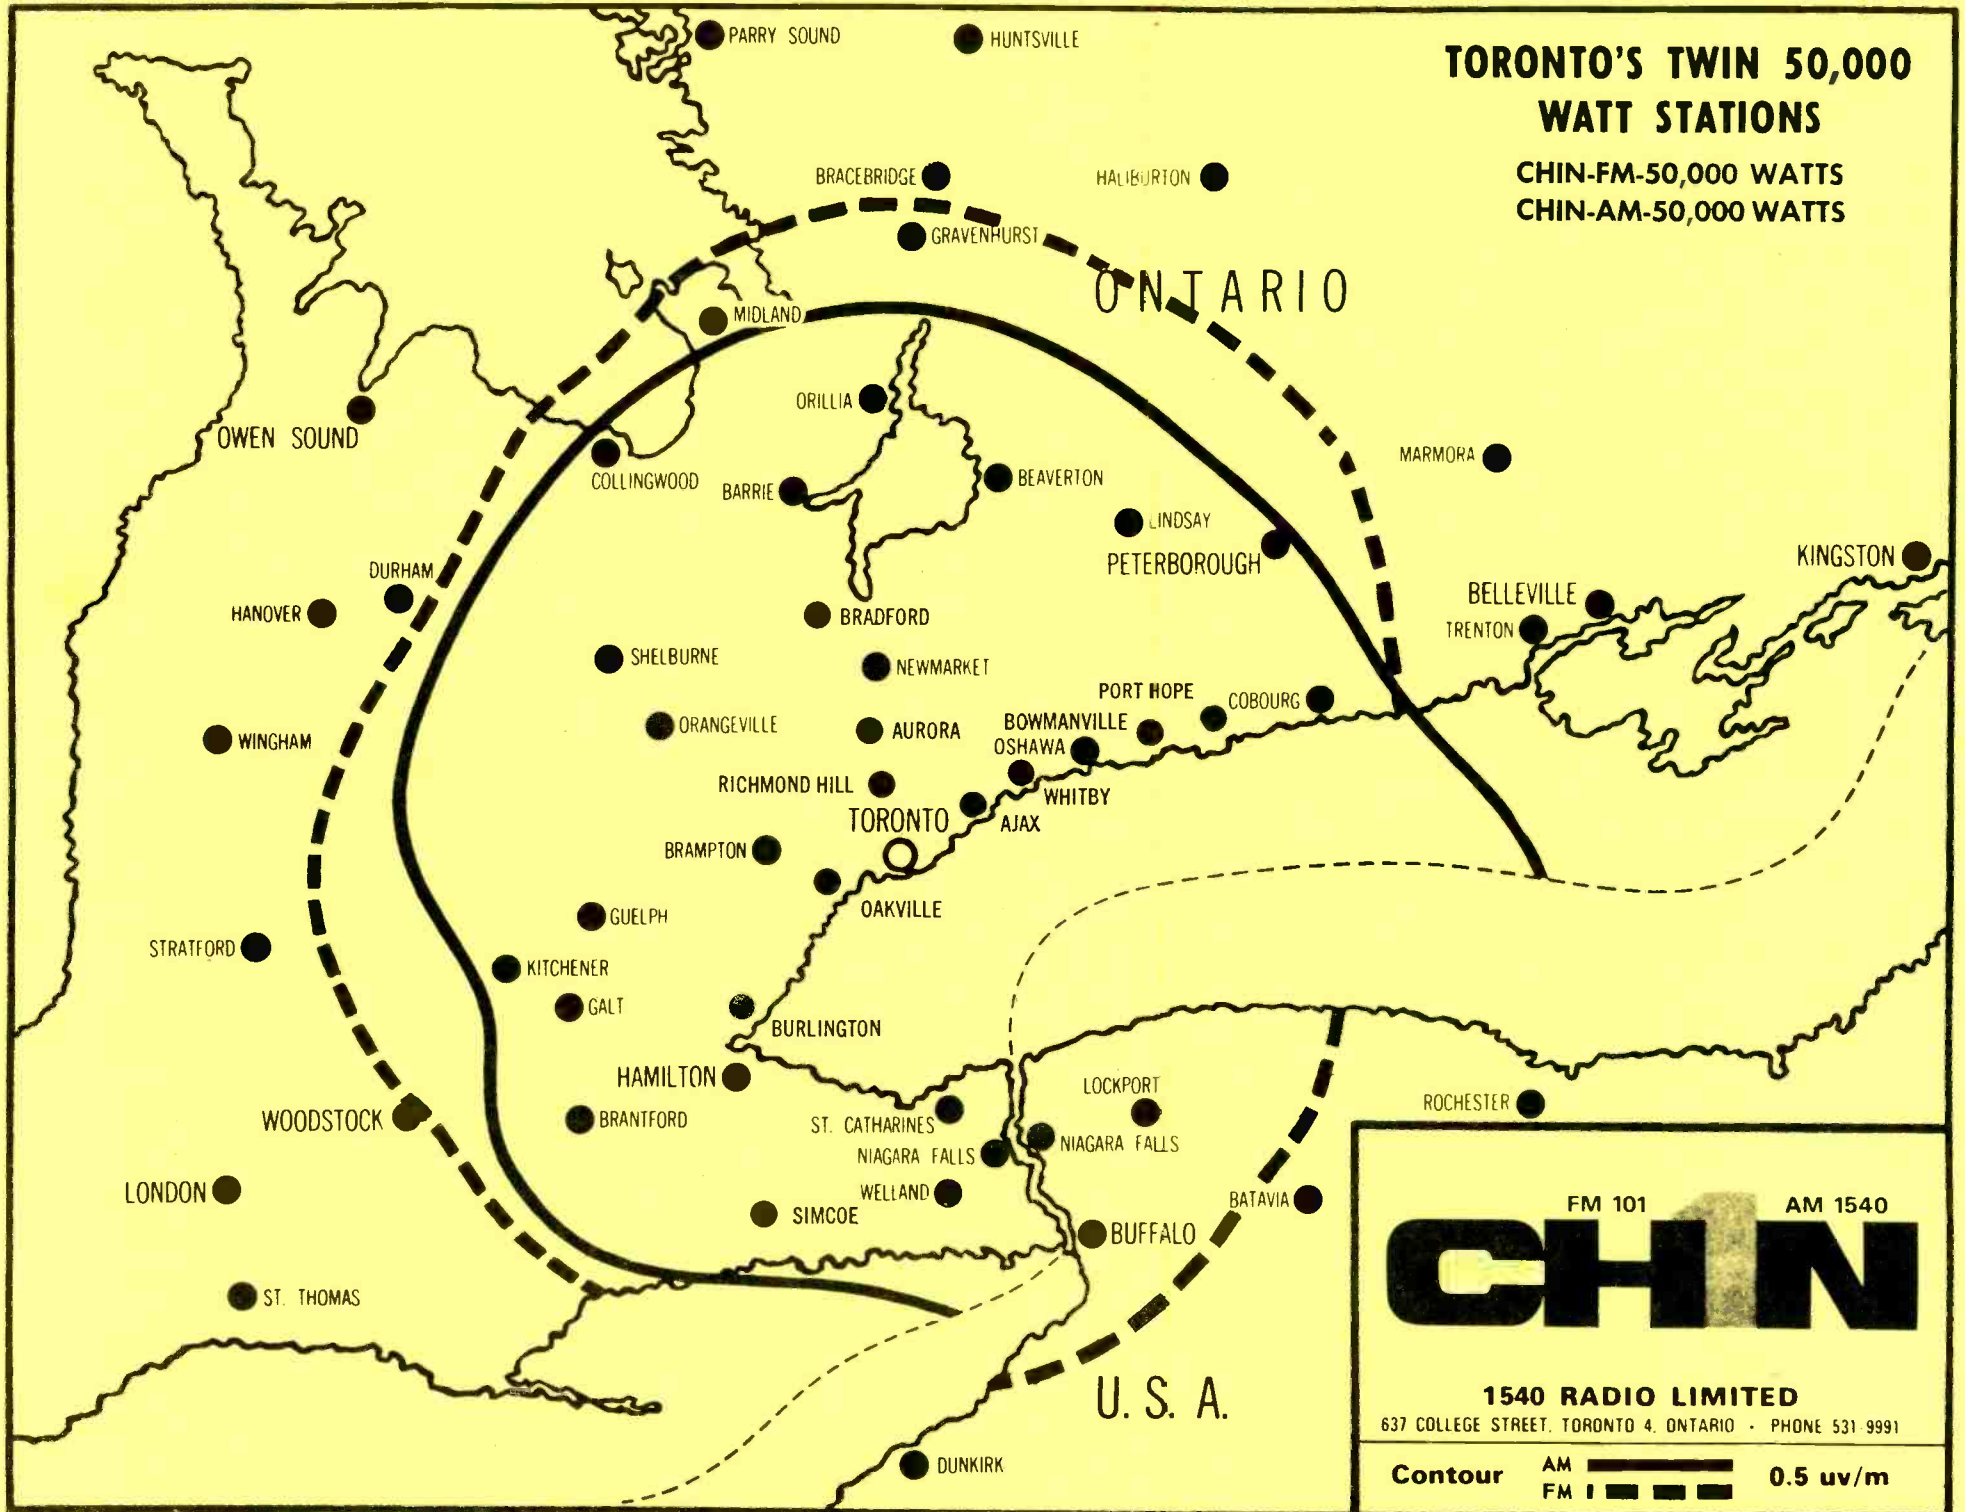

TORONTO'S TWIN 50,000 WATT STATIONS

CHIN-FM-50,000 WATTS
CHIN-AM-50,000 WATTS

FM 101 AM 1540
CHIN

1540 RADIO LIMITED
637 COLLEGE STREET, TORONTO 4, ONTARIO - PHONE 531-9991