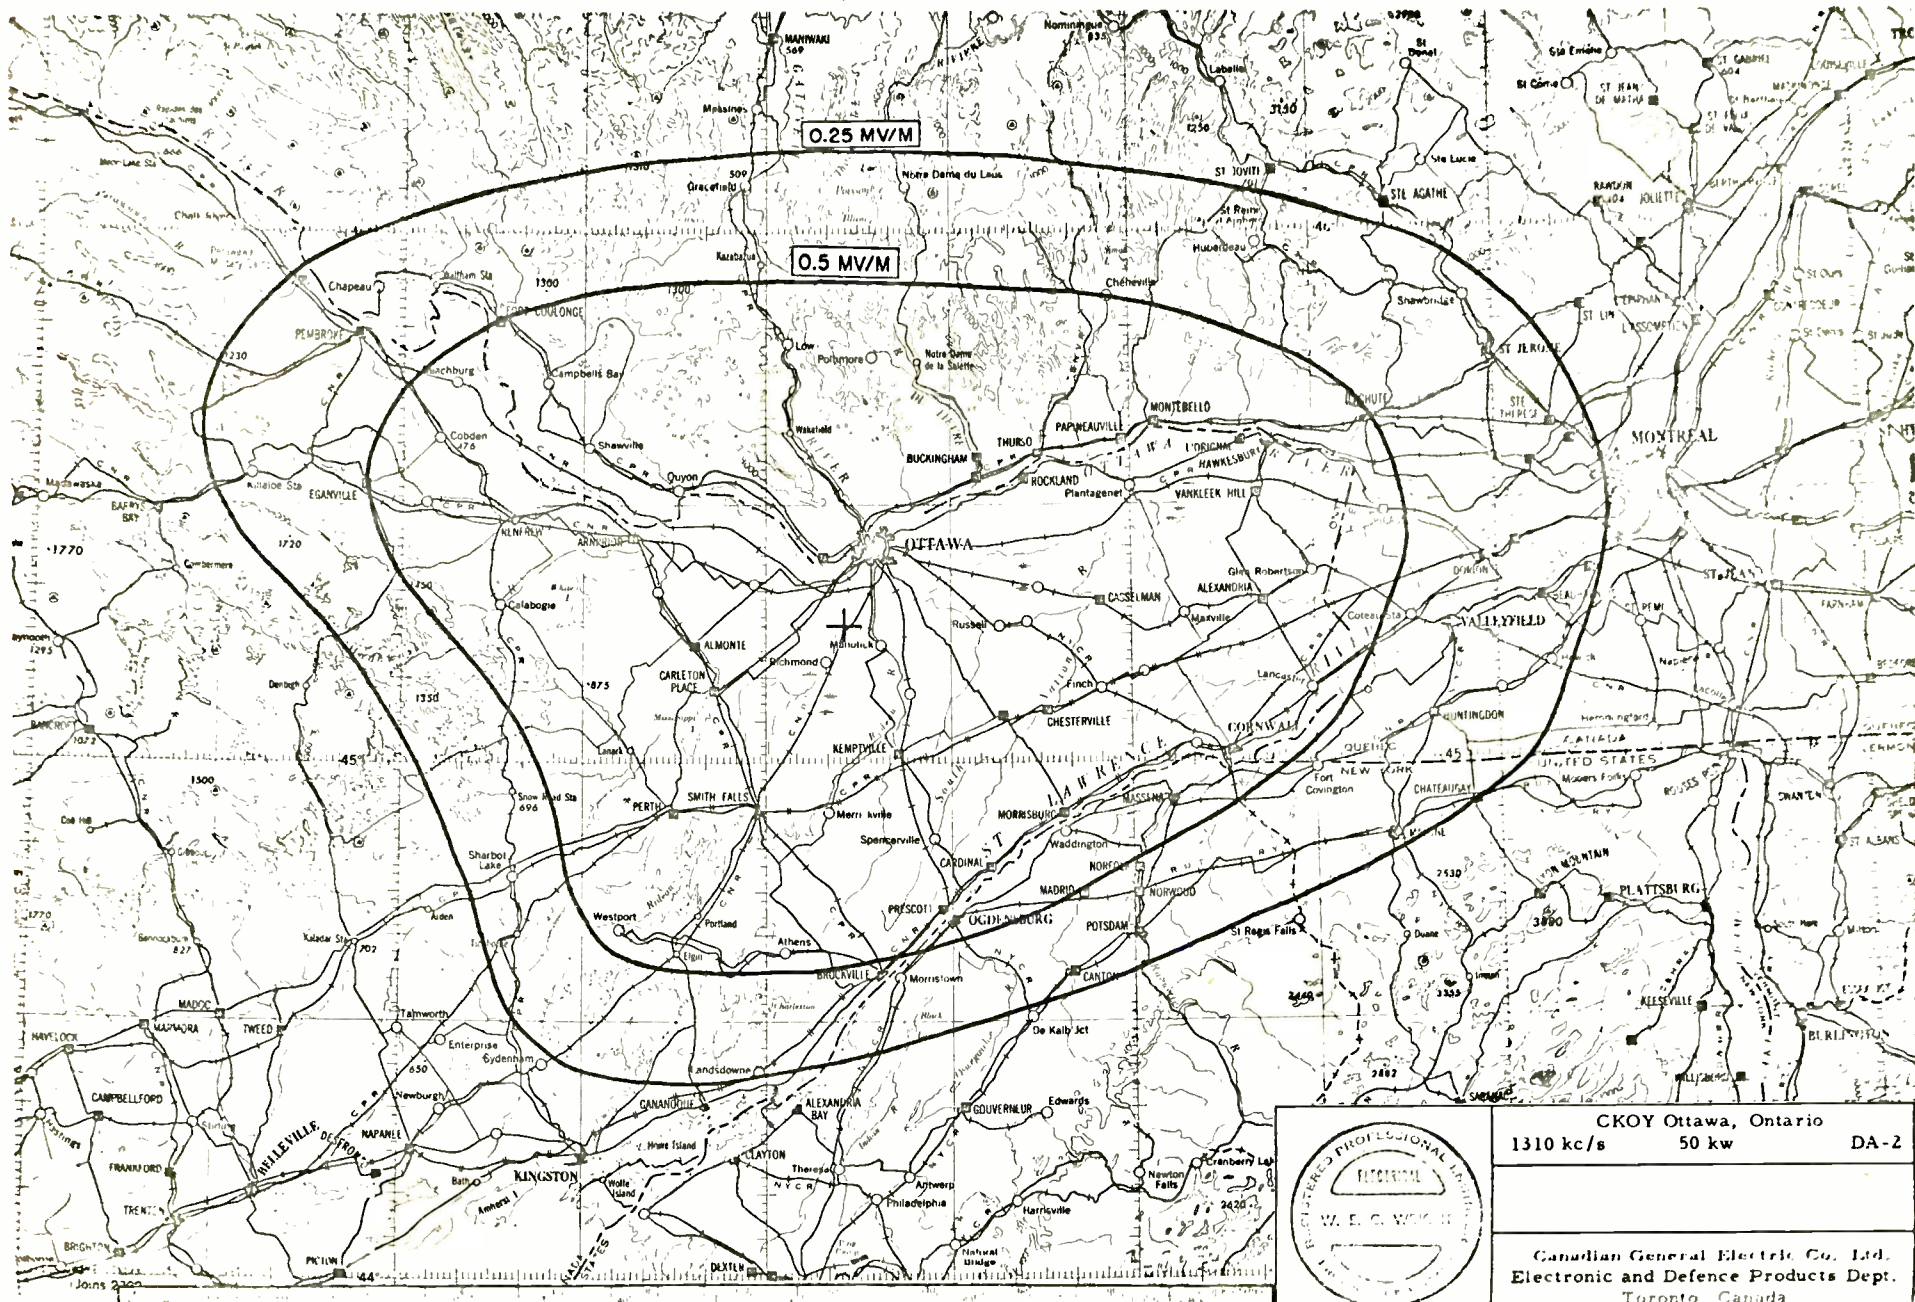

CKOY Ottawa, Ontario		
1310 kc/s	50 kw	DA-2
Canadian General Electric Co. Ltd. Electronic and Defence Products Dept. Toronto, Canada