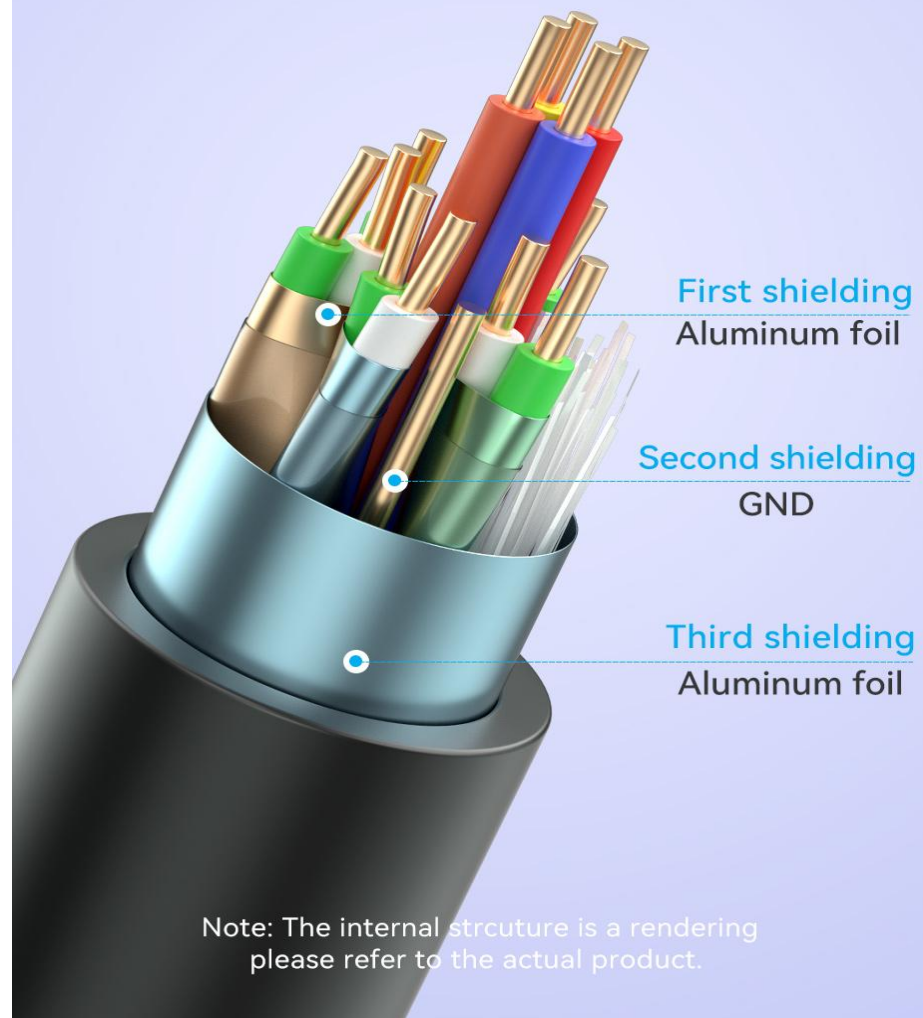

.....

Version Support

Length	Resolution	Bandwidth	Version	AWG	OD
0.75-3m	4K@60Hz	18Gbps	2.0	30AWG	7.4mm
5-8m	4K@30Hz	10.2Gbps	1.4	30AWG	7.4mm
10m	4K@30Hz	10.2Gbps	1.4	28AWG	7.4mm
12-15m	4K@30Hz	10.2Gbps	1.4	28AWG	8.0mm

Note: All data are from Vention lab.

Triple Shieldings

Double aluminum foils+GND shielding technologies effectively reduce electromagnetic interference.

Aluminum Alloy Shell

Upgraded shell material with anodizing process for enhanced ability of wear resistance and anti-scratch.

Gold-Plated Interface

Durable in swapping, anti-oxidized and anti-rust for stable use.

Flexible Cable Material

Thickened PVC cable jacket features flexible durable, and anti-bending, therefore it can stand normal wear and tear.