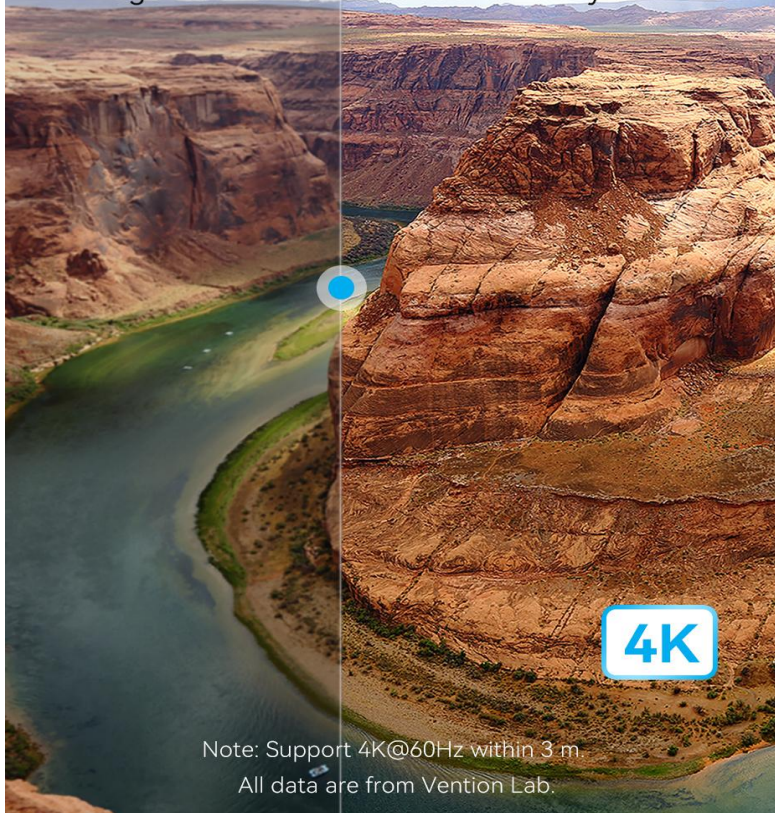

Support Real 4K Definition

4K@60Hz ultra HD resolution with 21:9 wide screen
image ratio for demonstration of every details.

Note: Support 4K@60Hz within 3 m
All data are from Vention Lab.

4K@60Hz
resolution

21:9
image ratio

HDR
display

HDCP
2.2