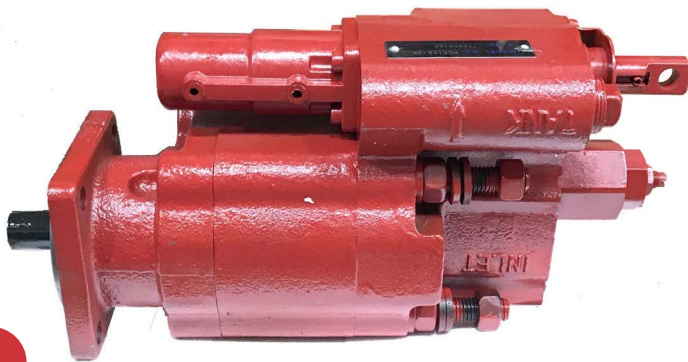

AA-CC

ONE PACK CONTAINS 25 PCS

AA	RC-91200PKG25	1/4 Pushon Union pk25
BB	RC-91201PKG25	3/8 Pushon Union pk25
CC	RC-91202PKg25	1/2 Pushon Union pk25

TIRE PRESSURE MONITORING SYSTEMS AND REPLACEMENT PARTS

A	RC-TPMSGT10W	Tire Pressure Monitor Kit 10 SENSORS (10 Wheels)
B	RC-TPMSGT18W	Tire Pressure Monitor Kit 18 SENSORS (18 Wheels)

C	RC-TPMS01TS	TIRE SENSOR (1300Kpa)
D	RC-TPMS03TSS	TIRE SENSOR SPANNER
E	RC-TPMS04VALVE45	VALVES 45 DEGREE
F	RC-TPMS05VALVEEXT	VALVE EXTENDED

G	RC-TPMS06ATN	ANTENNA
H	RC-TPMS07MB	MOUNTING BRACKET
I	RC-TPMS08EVF	EXTEND VALVE FIXER
J	RC-TPMS09SCS	SENSOR CLIP SPANNER

A

C

A	RC-ST2007Q	RC- 20 TON AIR OPERATED BOTTLE JACK
B	RC-ST3007Q	RC- 30 TON AIR OPERATED BOTTLE JACK
C	RC-ST3207Q	RC- 32 TON AIR OPERATED BOTTLE JACK

C

D

C	RC-C102-25	AIR DIRECT DUMP PUMP
D	RC-JACKDSTZ02	ELECTRIC HYDRAULIC CAR JACK 3 IN 1 KIT