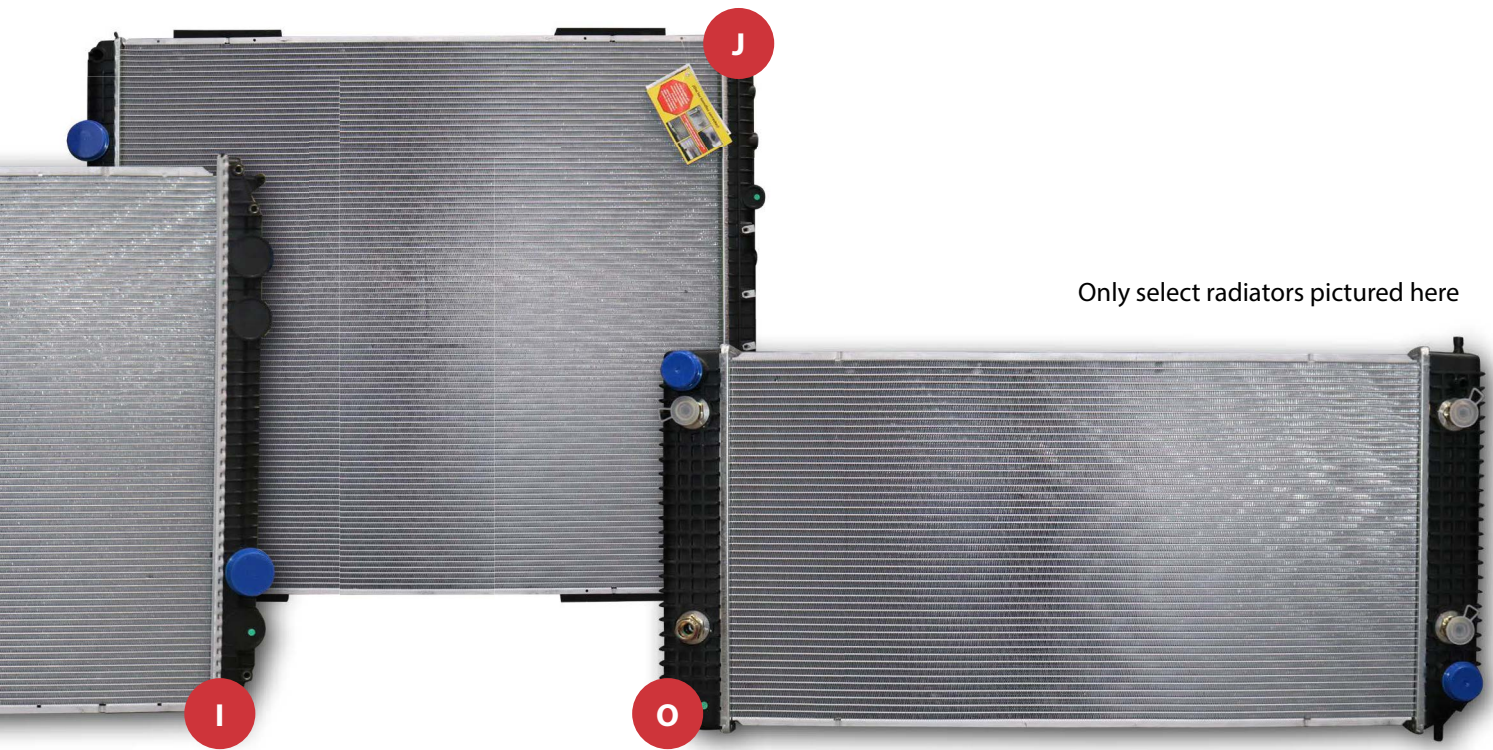

L

M

L	RC-V831013	RC- ABS Cord 12' Lead
M	RC-E2004C	ABS 7 WAY W/12/48 LEADS GREEN

A	RC-HD0930	VOLVO 1996-2007 VN, VNL, VNM, CN, CNX SERIES
B	RC-HD0931	VOLVO 2003-2007 VHD, VN, VNL, VNM, CN, CNX SERIES
C	RC-HD0933	NAVISTAR/INTERNATIONAL 1997-2005 2000,2500,2600,5
D	RC-HD0949	FREIGHTLINER 2001-2007 COLUMBIA 112/120, CST/FLD1
E	RC-HD1028	MACK 1995-2005 CH SERIES
F	RC-HD1029	MACK 1997-2007 RD,CU/CV713
G	RC-HD1033	NAVISTAR/INTERNATIONAL 2004-2010 PROSTAR, 8600,92
H	RC-HD1039	FREIGHTLINER 2008-2014 COLUMBIA, CASCADE
I	RC-HD1040	FREIGHTLINER 1994-2007 C/CST 120/122, COLUMBIA 12
J	RC-HD1054	FREIGHTLINER 2008-2014 M2 BUSINESS CLASS