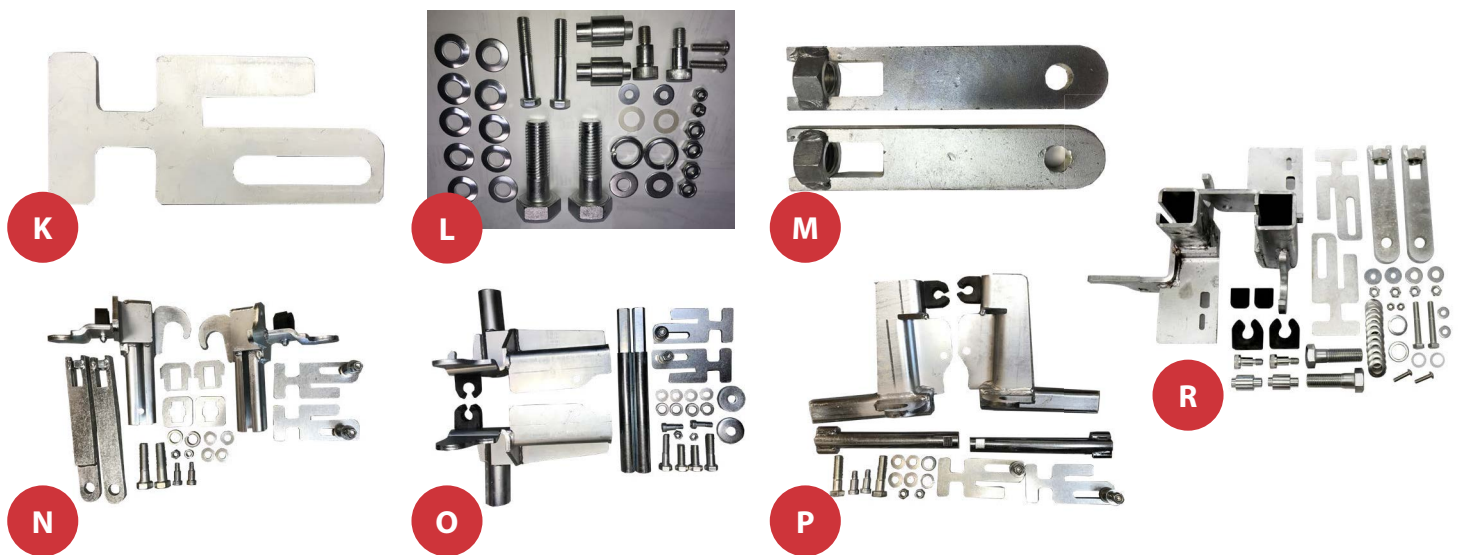

C	RC-DGEXT13	DEER GUARD EXTENSION 13 INCH - 1 Bolt Mount
D	RC-DGEXT17	DEER GUARD EXTENSION 17 INCH - 1 Bolt Mount

C

D

E

F

E	RC-DGEXT13G3	Deer Guard Generation 3 (13" Extension) 2 Bolt Mount
F	RC-DGEXT17G3	Deer Guard Generation 3 (17" Extension) 2 Bolt Mount

G	RC-DGBRKTV	VOLVO DG BRKT
H	RC-20721101KT	TOW CLEVIS PIN OPTIONAL VNL INSTALLATION GUARD
I	RC-DGBRKT M	DEER GUARD BRACKET MACK
I2	RC-DGBRKT MG2	Deer Guard Bracket Mack Extended Type
J	RC-DGBRKT K	DEER GUARD BRKT KW T800