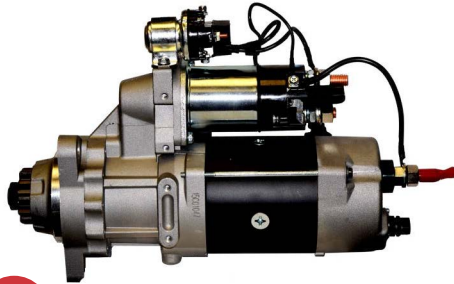

A

B

C

D

E

F

A	RC-JN36S1-B	ALT 36SI 12V 170A J-MNT (ALT-3602)
B	RC-JN39-1211J	Starter 39MT 12V 11T W/OCP
C	RC-JN42-1211T	STARTER 42MT 12V / 11T W/OCP
D	RC-JN248668	ALT 24SI 12V 160 A J-MT
E	RC-JN8600043	ALT 24SI 12V 160A PAD-MT ALT-1240
F	RC-JN8614	ALT 36SI 12V 170 A PAD MT (ALT 3600)