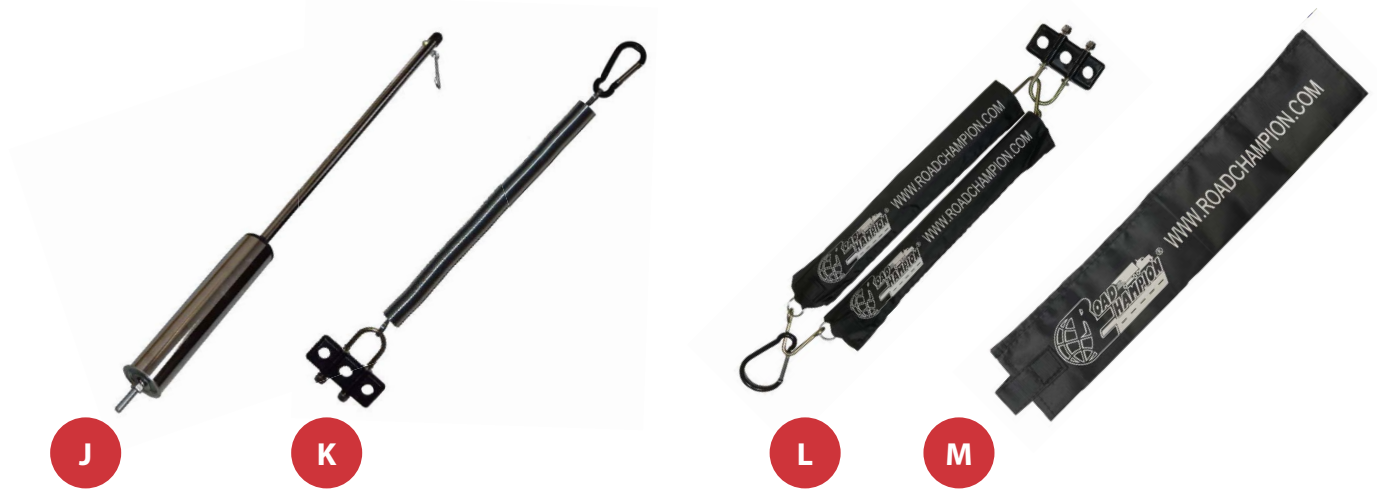

D

E

F

D	RC-G3003A	RED GLAD HAND
E	RC-G3003B	BLUE GLAD HAND
F	RC-A2811B	Glad Hand Airline Handle Kit (Blue/Red)

G

H

I

G	RC-G3018BRED	GLAD HAND SEAL RED RUBBER DBL
H	RC-G3018BBLU	GLAD HAND SEAL BLUE RUBBER DBL
I	RC-G3018BBLK	GLAD HAND SEAL BLACK RUBBER DBL