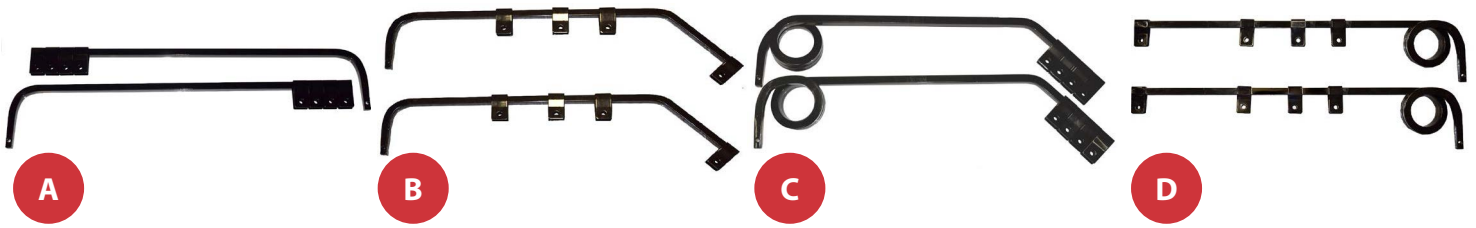

MUDFLAP HANGERS, MOUNTING BRACKETS, FLAPS, AND REFLECTOR STRIPS

A	RC-MH645-1	MUDFLAP HANGER STRAIGHT SET STEEL <i>(available in singles)</i>
B	RC-MH645-2	MUDFLAP HANGER ANGLE SET STEEL <i>(available in singles)</i>
C	RC-MH645-A32	MUDFLAP HANGER ANGLE 2 LOOP SET STEEL
D	RC-MH645-S32	MUDFLAP HANGER STRAIGHT 2 LOOP SET STEEL