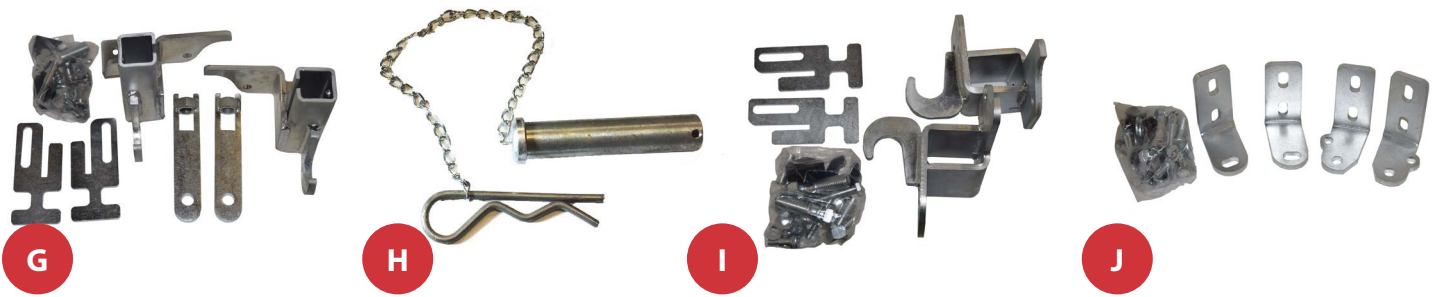

C	RC-DGEXT13	DEER GUARD EXTENSION 13 INCH - 1 Bolt Mount
D	RC-DGEXT17	DEER GUARD EXTENSION 17 INCH - 1 Bolt Mount

C

D

E

F

E	RC-DGEXT13G3	Deer Guard Generation 3 (13" Extension) 2 Bolt Mount
F	RC-DGEXT17G3	Deer Guard Generation 3 (17" Extension) 2 Bolt Mount

G	RC-DGBRKTV	VOLVO DG BRKT
H	RC-20721101KT	TOW CLEVIS PIN OPTIONAL VNL INSTALLATION GUARD
I	RC-DGBRKT M	DEER GUARD BRACKET MACK
I2	RC-DGBRKT MG2	Deer Guard Bracket Mack Extended Type
J	RC-DGBRKT K	DEER GUARD BRKT KW T800