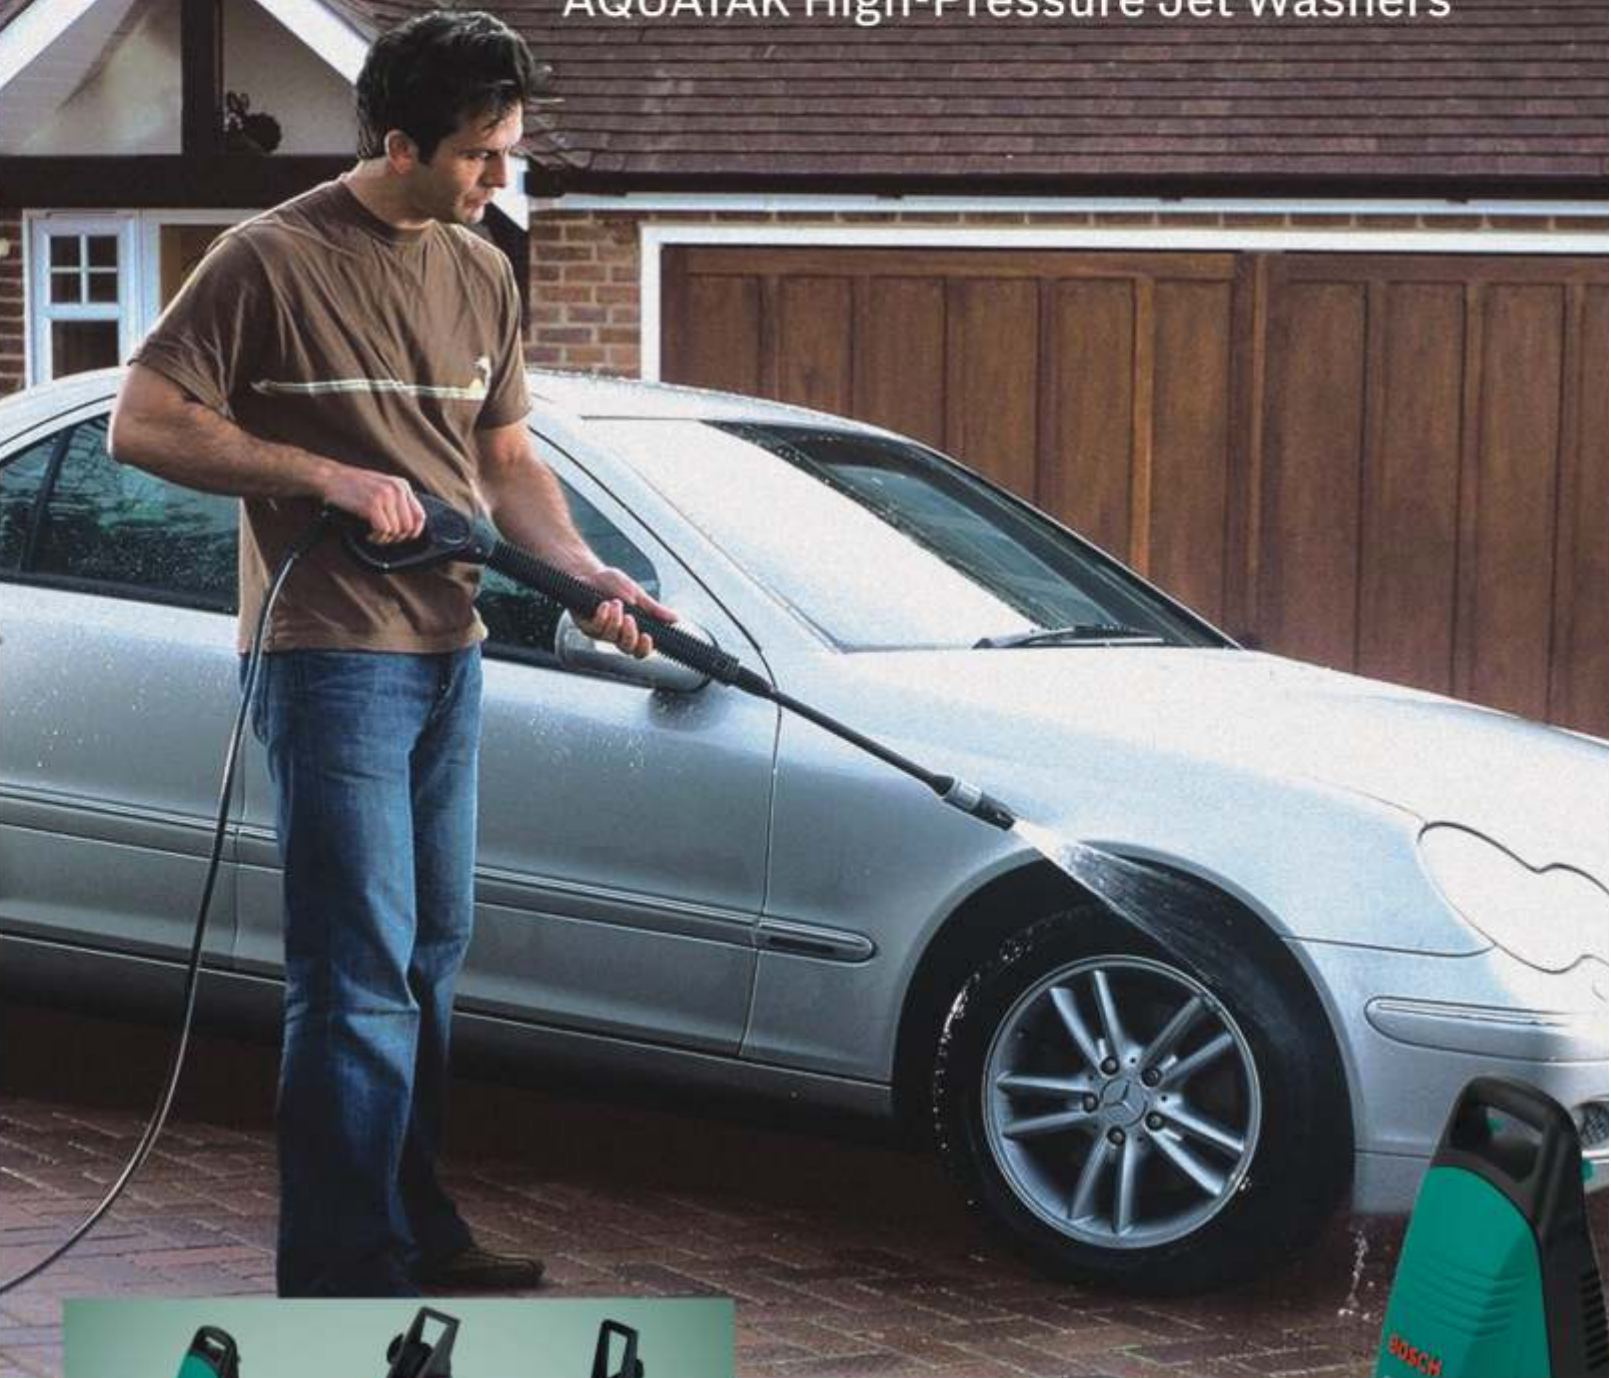

Unstoppable cleaning power for you:
AQUATAK High-Pressure Jet Washers

BOSCH

Invented for life

AQUATAK: High-Pressure Jet Washers are here to drive the dirt out of sight. The AQUATAK range of products offer a combination of high power, outstanding durability and ease of use. Exceptionally powerful motors with up to 3000 Watts guarantee peak and consistent performance every single time.

COMPACT

AQUATAK 100 / 100 Plus:

Ideal for frequent and small cleaning tasks

With AQUATAK 100 / 100 Plus, it's possible to do away with the dirt and give your home or car that super clean look. It is ideal for small cleaning tasks in your home and especially useful for cleaning on a regular basis. AQUATAK 100 / 100 Plus can be used for many other cleaning applications, including cars, two-wheelers, driveways, pathways or even garden tiles.