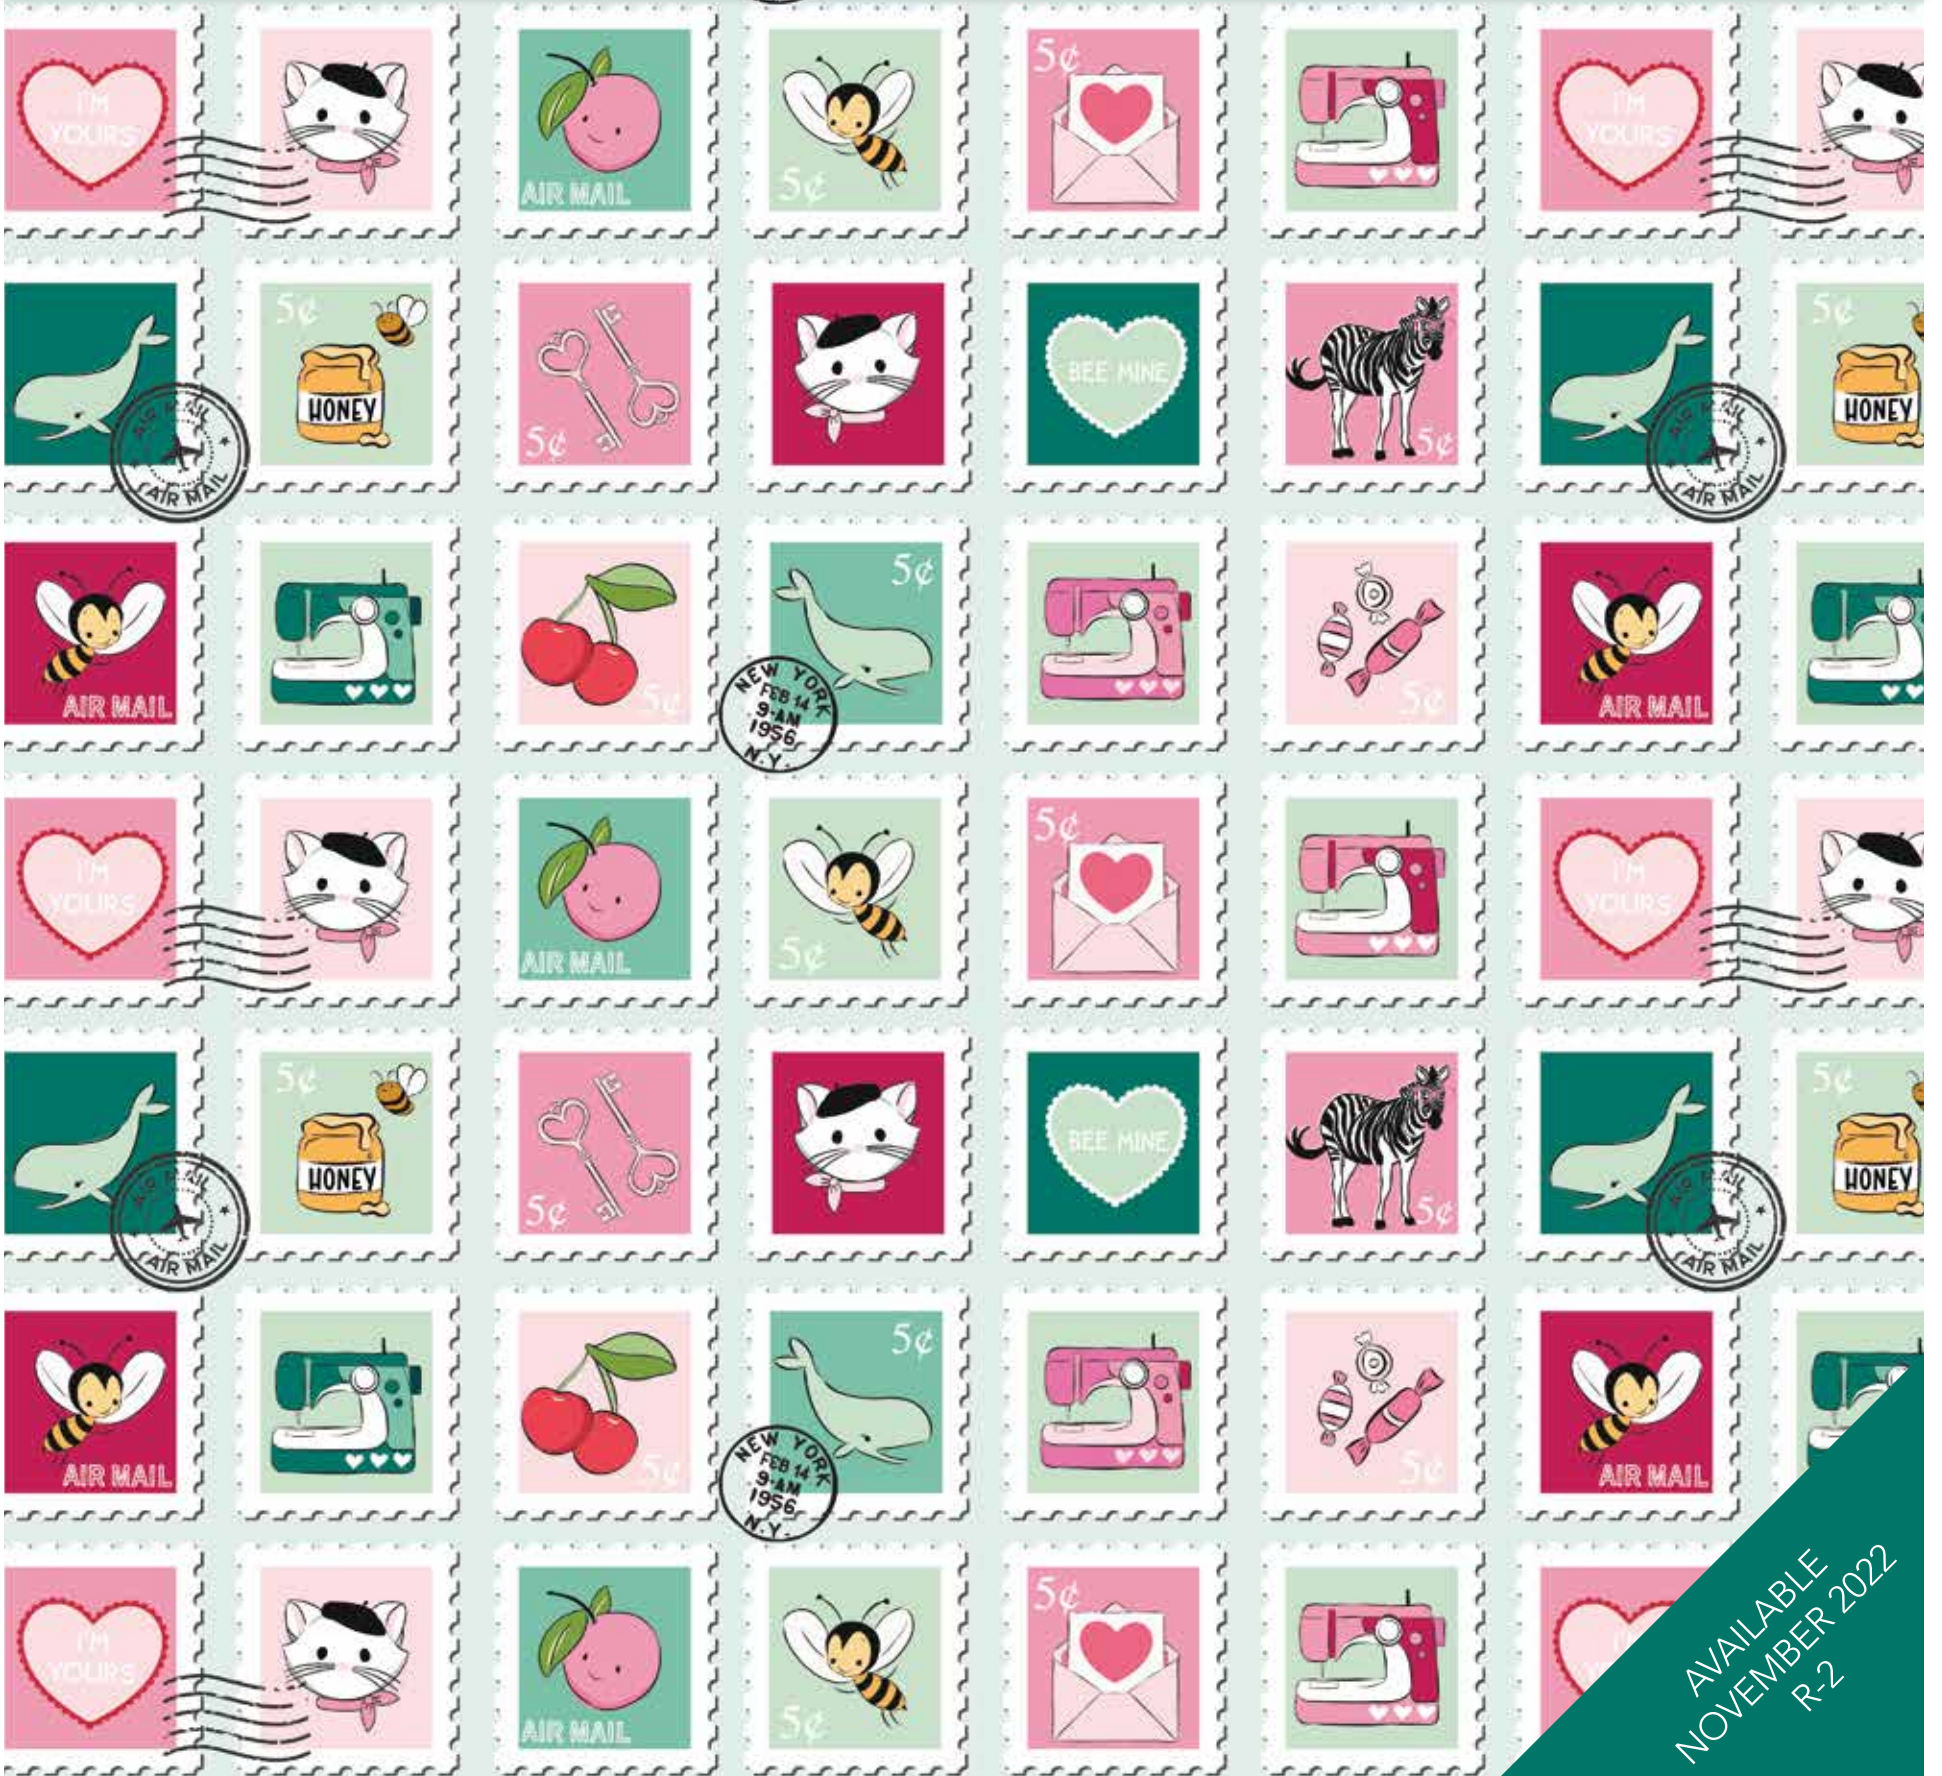

# Riley Blake

DESIGNS

ANTIQUÉ  
GOLD  
SPARKLE!

INTRODUCES

"Mint"  
for you

BY:  
*Melissa*  
MORTENSON

AVAILABLE  
NOVEMBER 2022  
R-2

Blush Mint for You Main