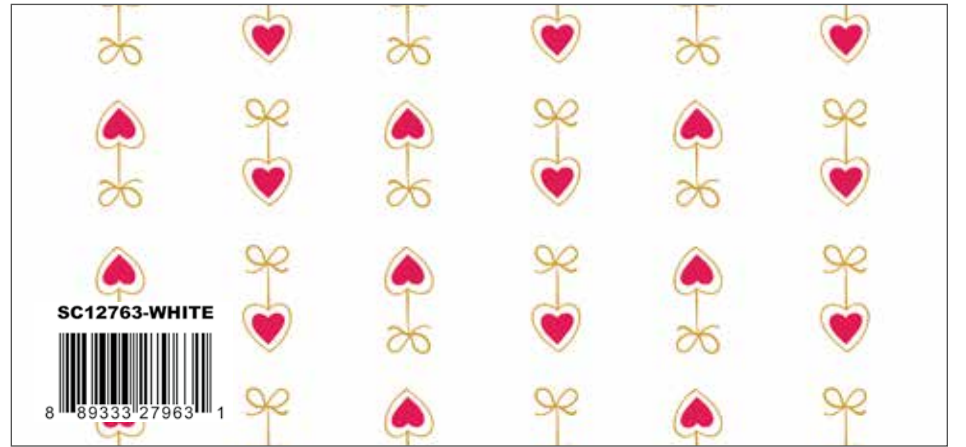

All the Pink Reversed Blossom

Mint Mint for You Main

Teal Mint for You Floral (Gold is Antique Gold Sparkle)

Sea Glass Mint for You Conversation Hearts (Gold is Antique Gold Sparkle)

White Mint for You Heartstrings (Gold is Antique Gold Sparkle)

Scaled to 23% | Actual Size is 24" x 43½"

Mint for You Panel Quilt by Melissa Mortenson

Quilt Size 44" x 58"

Fabric Requirements

- 1 SP12766 Mint for You Panel
- 1/2 Yard SC12761 Teal Floral
- 1/2 Yard SC12764 Super Pink Sprinkle Hearts
- 1 Yard SC12764 Blush Sprinkle Hearts
- 1/2 Yard C12765 Cranberry Scallops
- 1 1/2 Yards C120 Riley White Solid