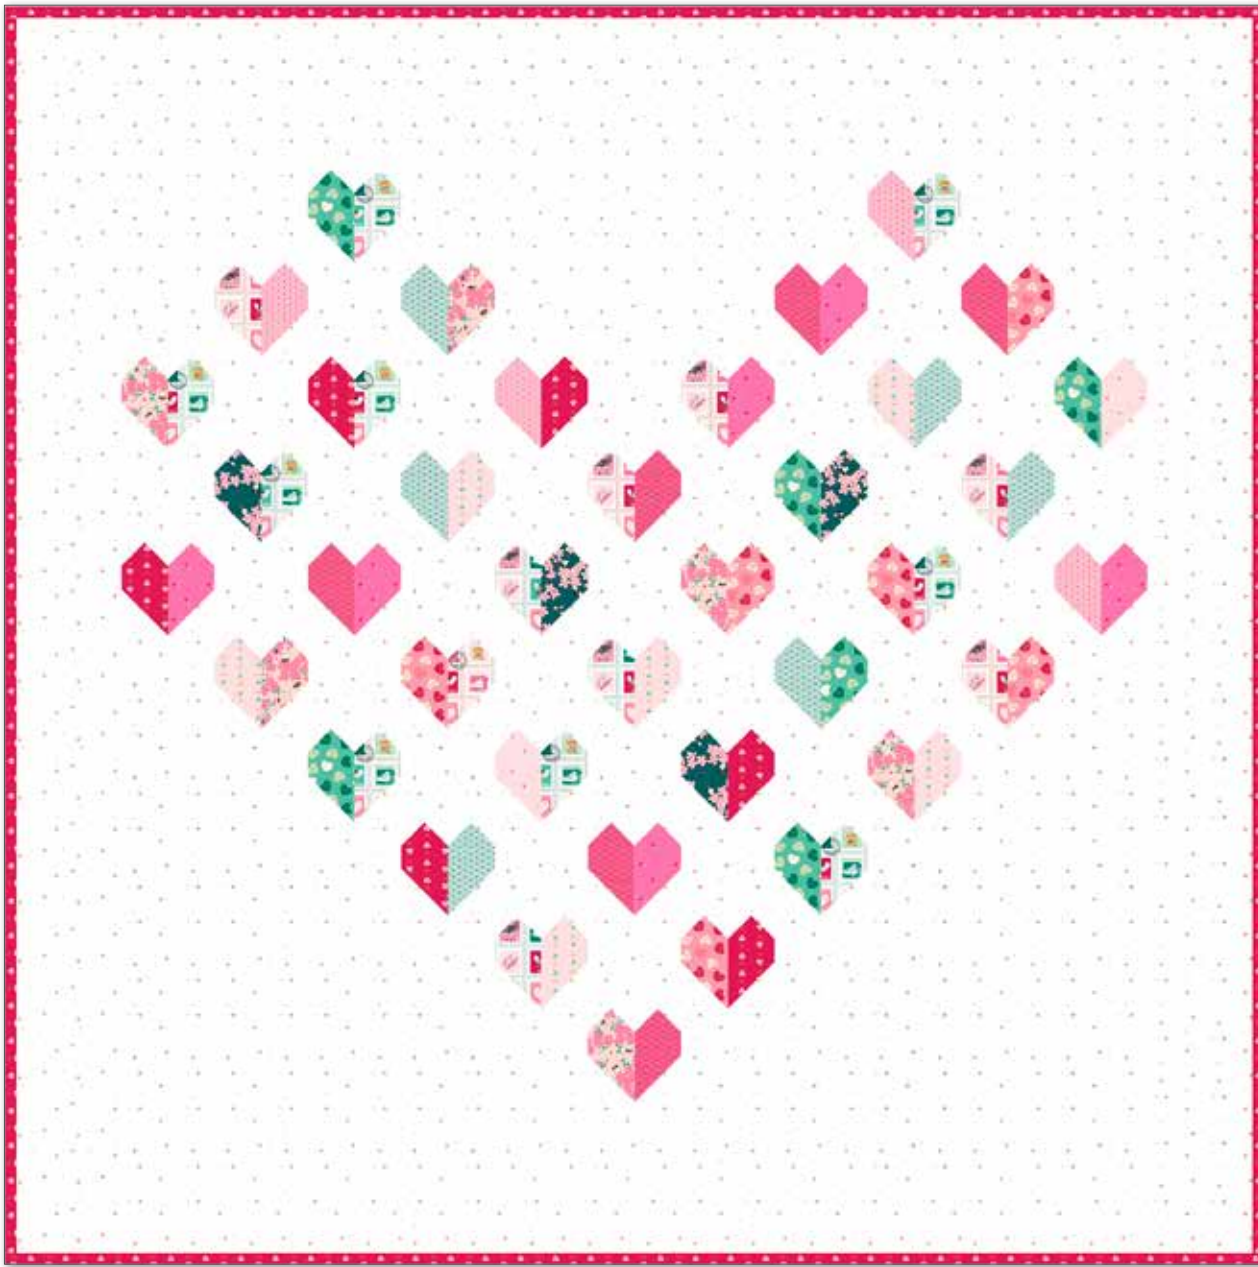

## Heart of Hearts by Melissa Mortenson

Quilt Size 53" x 53"