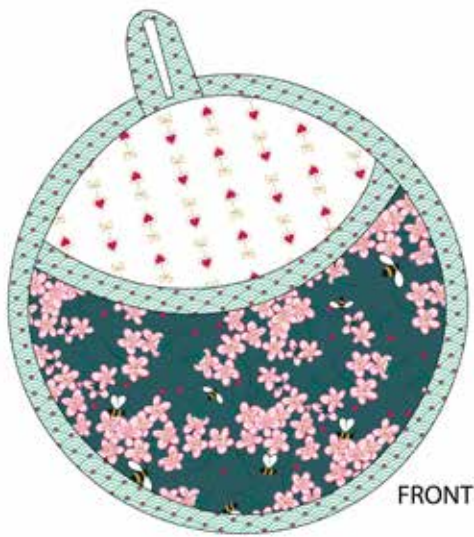

Pot Holder Parade by Melissa Mortenson

Fabric Requirements

- 1 SP12766 Mint for You Panel (Both Hot Pads)
- **For Each Pot Holder:**
- 1 Fat 1/4 for Binding
- 1 Fat 1/4 for Pocket
- 1 Fat 1/4 for Pot Holder Front
- Pot Holder Back Made from Panel Fabric