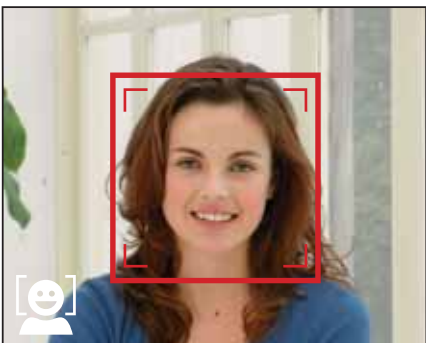

Panorama Assist Allows you to take several side-by-side images, all at the same exposure and white balance setting, then combine them later using the "Panorama Maker™" photo editing software (supplied) to create spectacular wide-vista photos.

Face Priority AF All New Face Priority AF (in Portrait Scene) mode will automatically find the subject's face and focus on that. This ensures a great portrait every time.