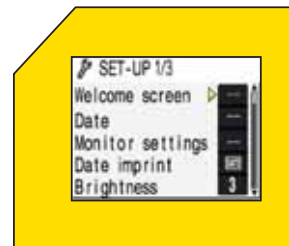

Oversized LCD screen & newly designed interface with Help Function

View as a list