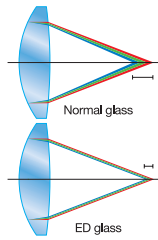

Landscape Emphasizing depth-of-field, this mode captures distant scenes sharply and clearly, for postcard like landscape pictures.

Portrait Automatically adjusts the camera settings to get a sharp subject with a blurred background.

Beach/Snow When shooting a scene with snow or water in the background, the image is free of grayish tones that are caused by typical underexposure.

Close Up Shoot as close as 1.6" from your subject.

Panorama Assist Allows you to take several side-by-side images, all at the same exposure and white balance setting, then combine them later using the "Panorama Maker™" photo editing software (supplied) to create spectacular wide-vista photos.

Face Priority AF All New Face Priority AF (in Portrait Scene) mode will automatically find the subject's face and focus on that. This ensures a great portrait every time.

High quality lenses deliver high quality pictures

3x Optical Zoom-Nikor Lens with pro-quality ED glass optics

The 3x Zoom-Nikkor ED Glass Lens gives you the power of a 35-105mm (35mm equiv.) lens, while Macro capability lets you get as close as 1.6 in. This combination is supported by Nikon's world-renowned optical technology, with pro-quality ED glass delivering crisp, clear images while minimizing chromatic aberration, all of which helps realize the full potential of our high resolution 6 megapixel