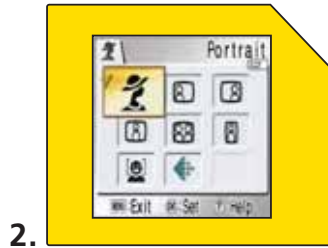

2. Scroll up or down to choose a composition type and set