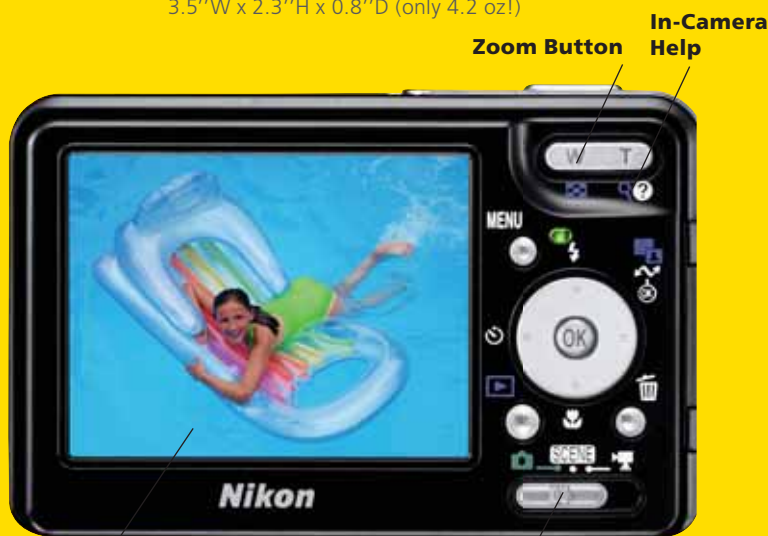

Hook directly to your TV

Show friends and family the results on a grand scale.

One Touch Upload to your computer

Just touch the TRANSFER button once to upload images to your computer using the supplied PictureProject software.

The compact digital camera that thought of everything.

Actual size
3.5"W x 2.3"H x 0.8"D (only 4.2 oz!)

Incredible, Bright 2.5" LCD Monitor
for high visibility in daylight

Mode Selector
(slide switch)

Everything you need to get started:
Wrist Strap, USB cable, Audio Video Cable, EN-EL8 Li-ion rechargeable battery, COOL-STATION MV-11, PictureProject CD-ROM