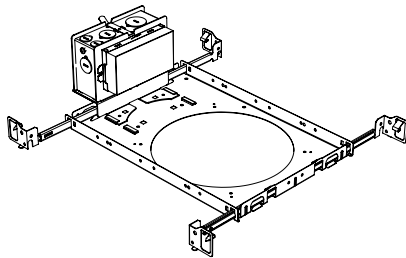

New Construction - 915