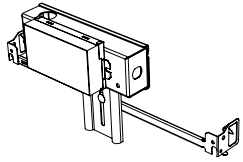

ARTEMIS 5 A

RECESSED ADJUSTABLE LED DOWNLIGHT

Housing Options

Standard Senso Housing - 910