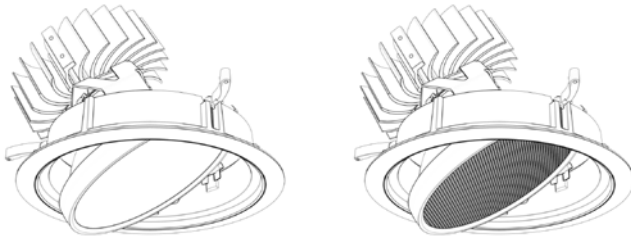

## Installation

- For new and retrofit installations
- Simple connection between fixture and driver via quick connect
- 0° to 30° adjustable tilt angle

## Accessories

*Diffusing Lens*

*Honeycomb Mesh*