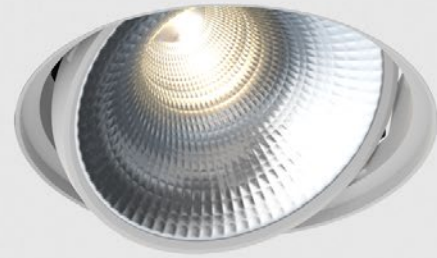

# ARTEMIS 5 A

RECESSED ADJUSTABLE LED DOWNLIGHT

**Artemis - Recessed Adjustable LED Downlight.** Artemis 5 A features SENSO-designed reflectors and a wide range of color temperatures in a high performance yet efficient and compact package. As part of the Artemis family of downlights, it's easy to get a cohesive design regardless of fixture size or style.

# ARTEMIS 5 A

RECESSED ADJUSTABLE LED DOWNLIGHT