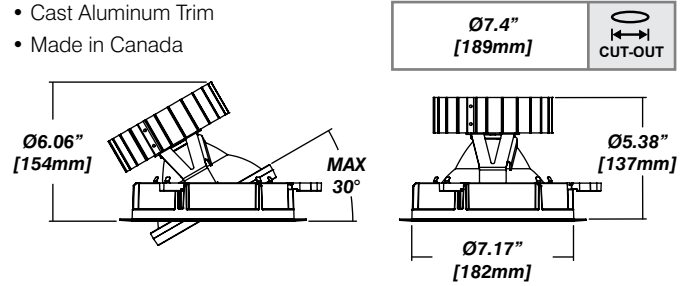

ARTEMIS 5 A

RECESSED ADJUSTABLE LED DOWNLIGHT

LED Module Performance

- **Output:** up to 6000lm
- **High Efficacy:** up to 117 lumen/Watt
- **Color Options (CCT):** 2500K, 2700K, 3000K, 3500K, 4000K or 6500K
- **Color Consistency:** Range within a 3-MacAdam Ellipse
- **Color rendering (CRI):** 93+ CRI & 50+ R9 Value

Driver and Power Consumption

- **Dimming:** 1% dimming standard with 0.1% option
- **Ripple:** Industry leading Low ripple
- **Efficiency:** Power Factor >0.9
  Efficiency over 85%
  Class 2 output for safety
- **Installation:** Small Footprint allows retrofit installations

Lumen Option	1500lm	2000lm	3000lm	4000lm	5000lm	6000lm
Fixture Wattage	13.7W	19W	26.8W	37.2W	50.2W	66.6W
Delivered Lumen	1612lm	2178lm	3080lm	4081lm	5097lm	6097lm

Installation

- For new and retrofit installations
- Simple connection between fixture and driver via quick connect
- 0° to 30° adjustable tilt angle

Construction / Finish

- Satin powder coated finish
- Custom finishes are available
- Cast Aluminum Trim
- Made in Canada