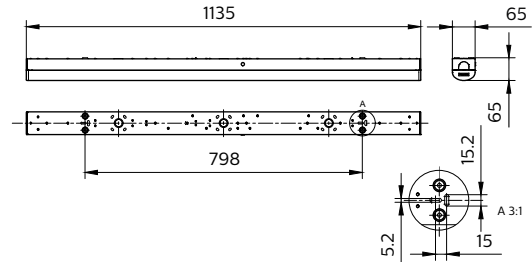

Versions

PH All In CoreLine SPP e cat HR
911401816885

PH All In CoreLine SPP e cat HR
911401816685

Standard, Coreline Batten G3

Dimensional drawing

CoreLine Batten

Dimensional drawing

Product details