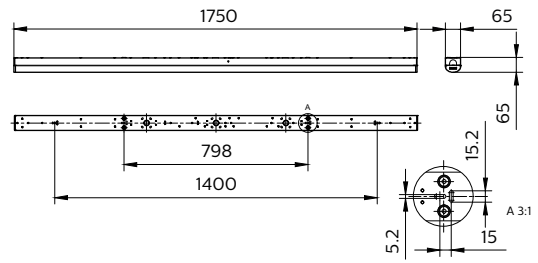

Versions

PH All In CoreLine SPP e cat HR
911401816885

PH All In CoreLine SPP e cat HR
911401816685

Standard, Coreline Batten G3

Dimensional drawing

CoreLine Batten

Dimensional drawing

Product details