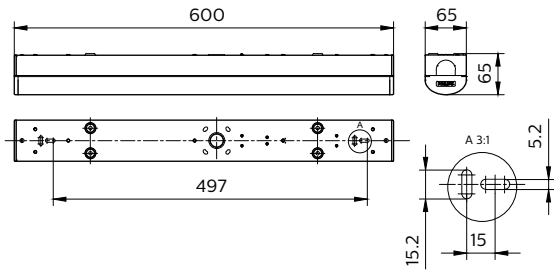

Versions

PH All In CoreLine SPP e cat HR
911401816885

PH All In CoreLine SPP e cat HR
911401816685

Standard, Coreline Batten G3

Dimensional drawing

CoreLine Batten

Dimensional drawing

Product details