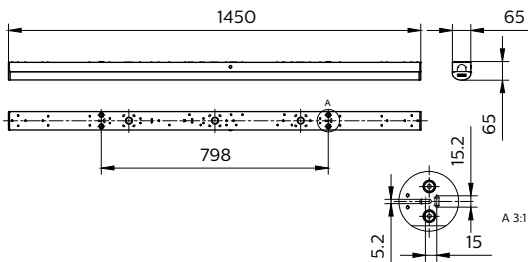

Versions

PH All In CoreLine SPP e cat HR
911401816885

PH All In CoreLine SPP e cat HR
911401816685

Standard, Coreline Batten G3

Dimensional drawing

CoreLine Batten

Dimensional drawing

Product details