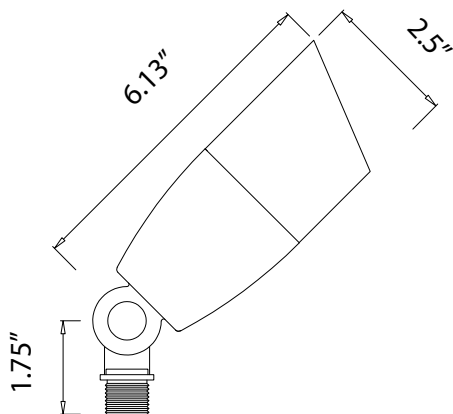

72" wire lead

IP65

MR16 Fixture

DESCRIPTION

The most affordable CLS up light, it offers style and function without compromise. Its sleek straight lines, lock and load shroud feature make it an essential fixture when lighting queen palms, trees, columns, or any other tall structure.

SPECIFICATIONS & FEATURES:

- Solid cast aluminum construction
- Machined brass thumb screw
- Specification grade, beryllium copper socket
- Premium grade direct burial cable
- Anti-Moisture Connections
- 50W max. halogen
- Light Bronze / Gun Metal Black finish
- Limited lifetime warranty