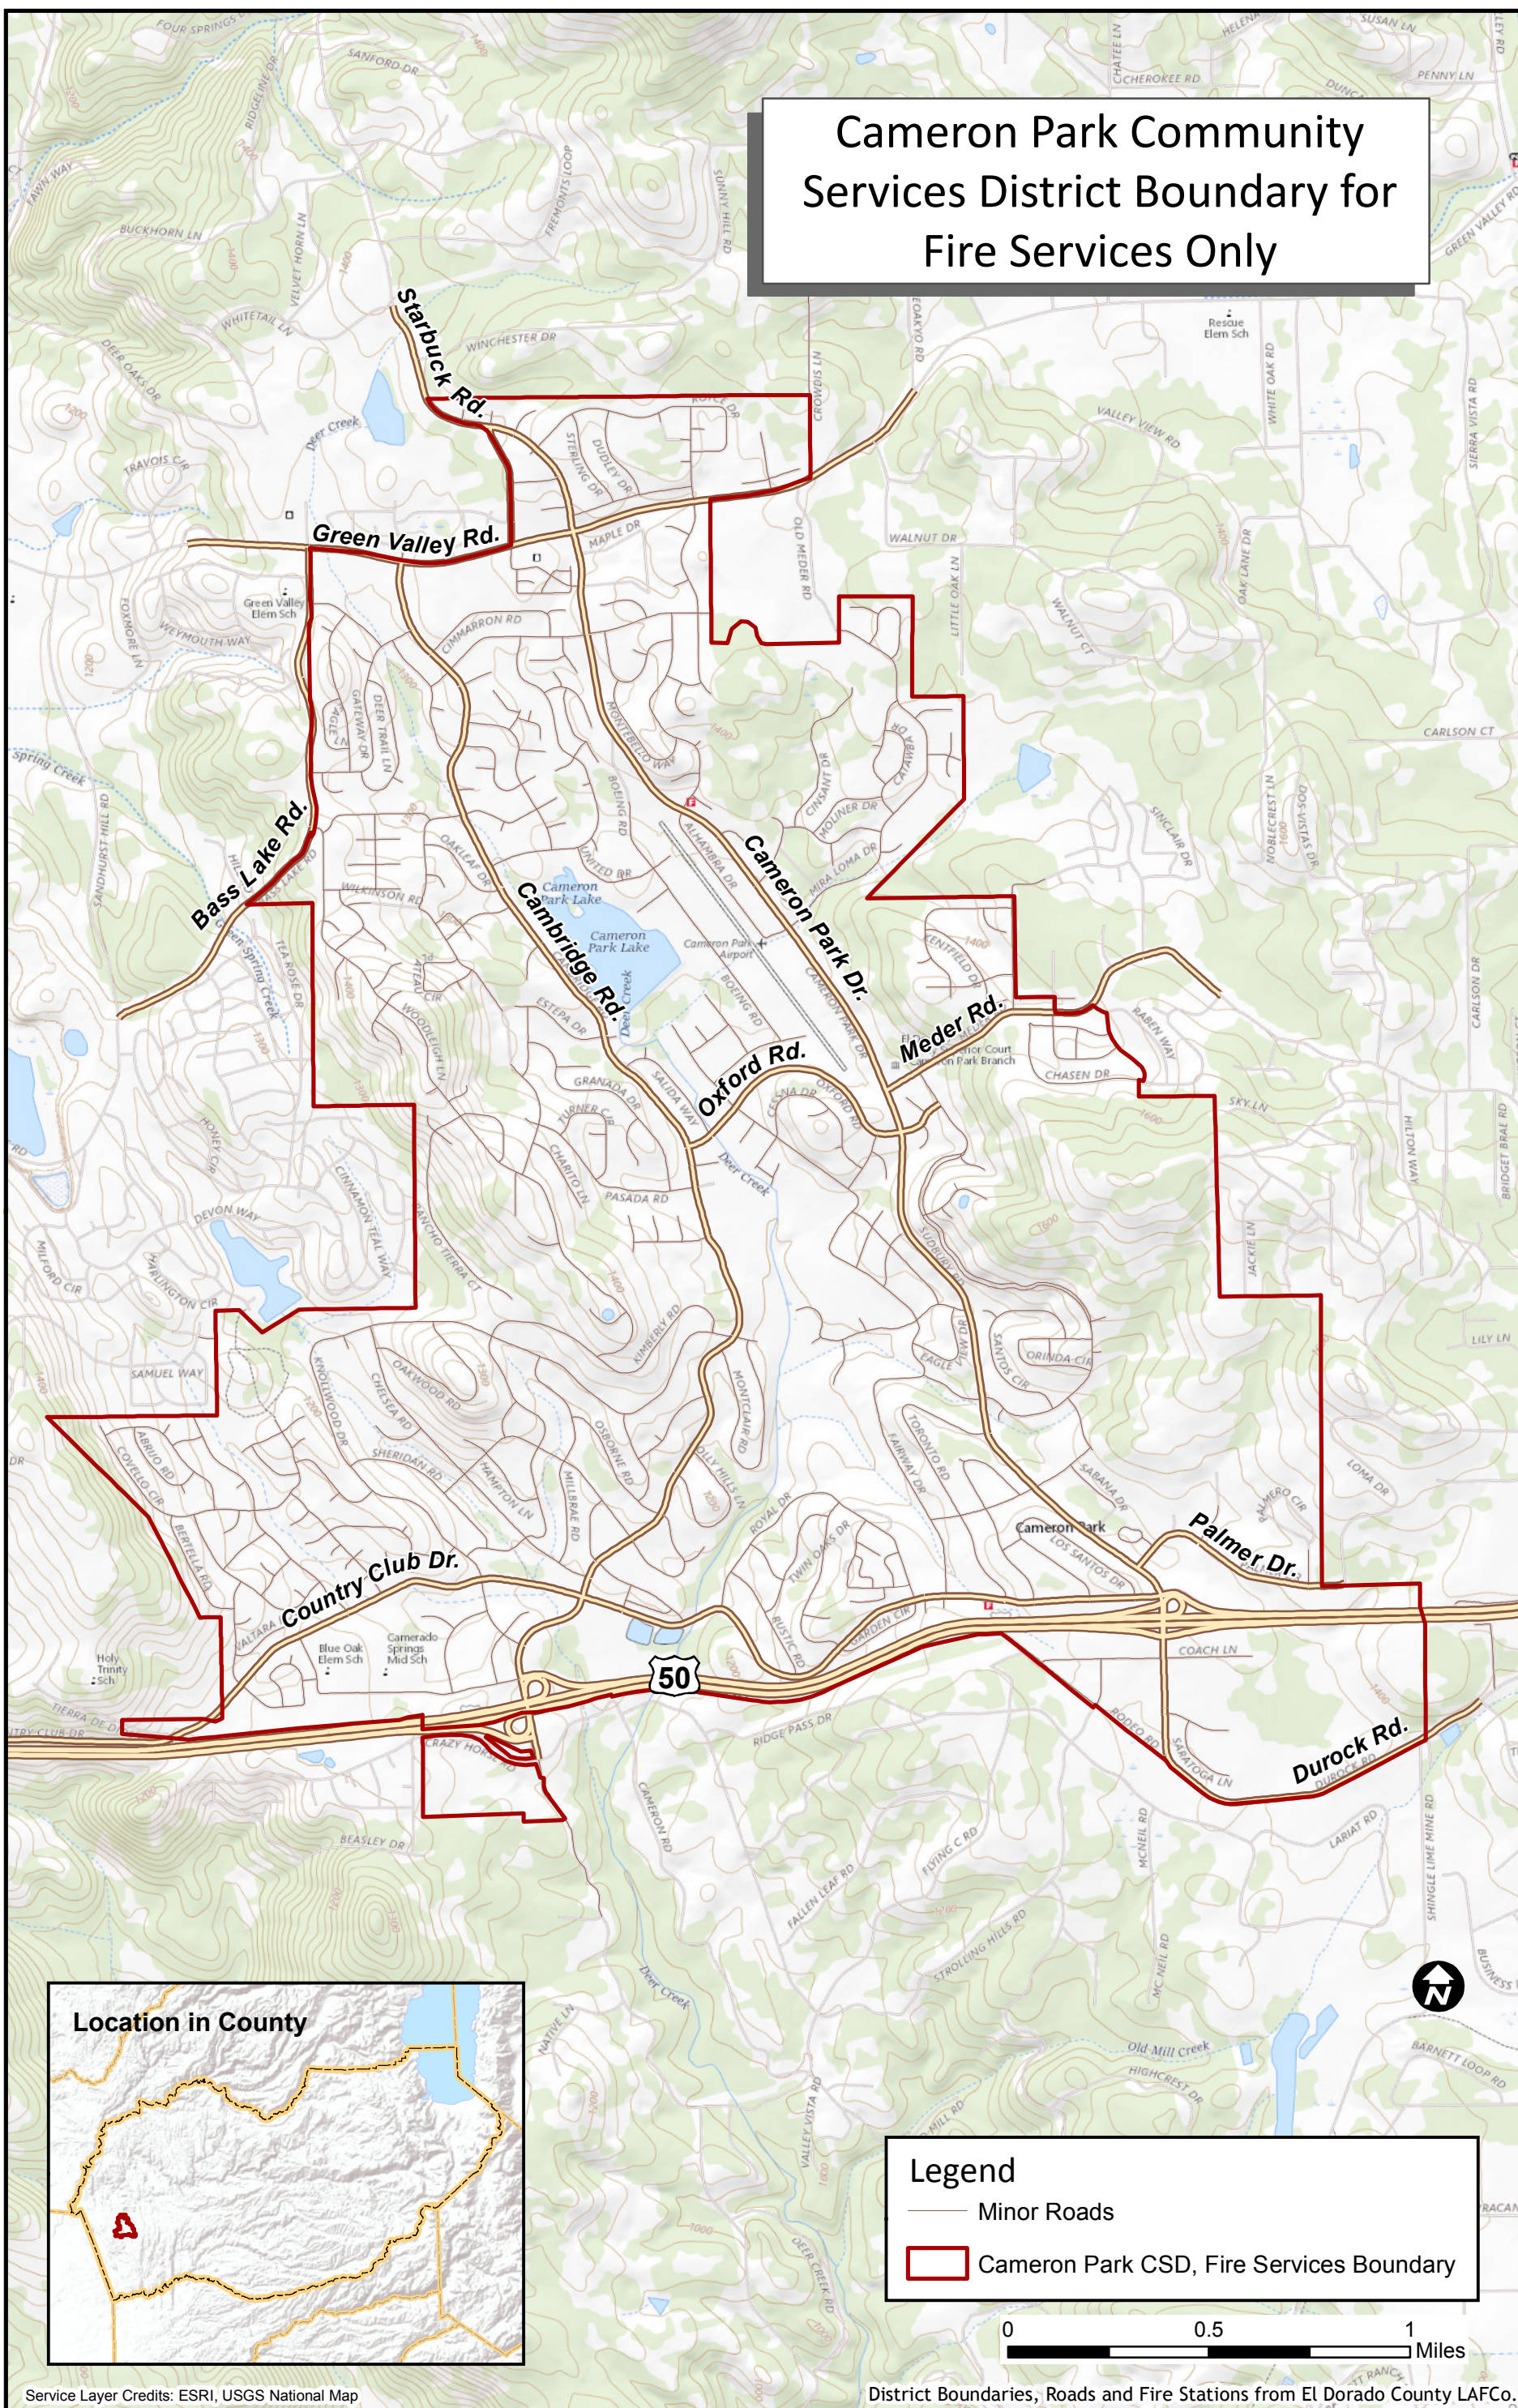

LAFCO RESOLUTION L-2022-02
EXHIBIT A - MAP 1

Cameron Park Community
Services District Boundary for
Fire Services Only

Service Layer Credits: ESRI, USGS National Map

District Boundaries, Roads and Fire Stations from El Dorado County LAFCo.