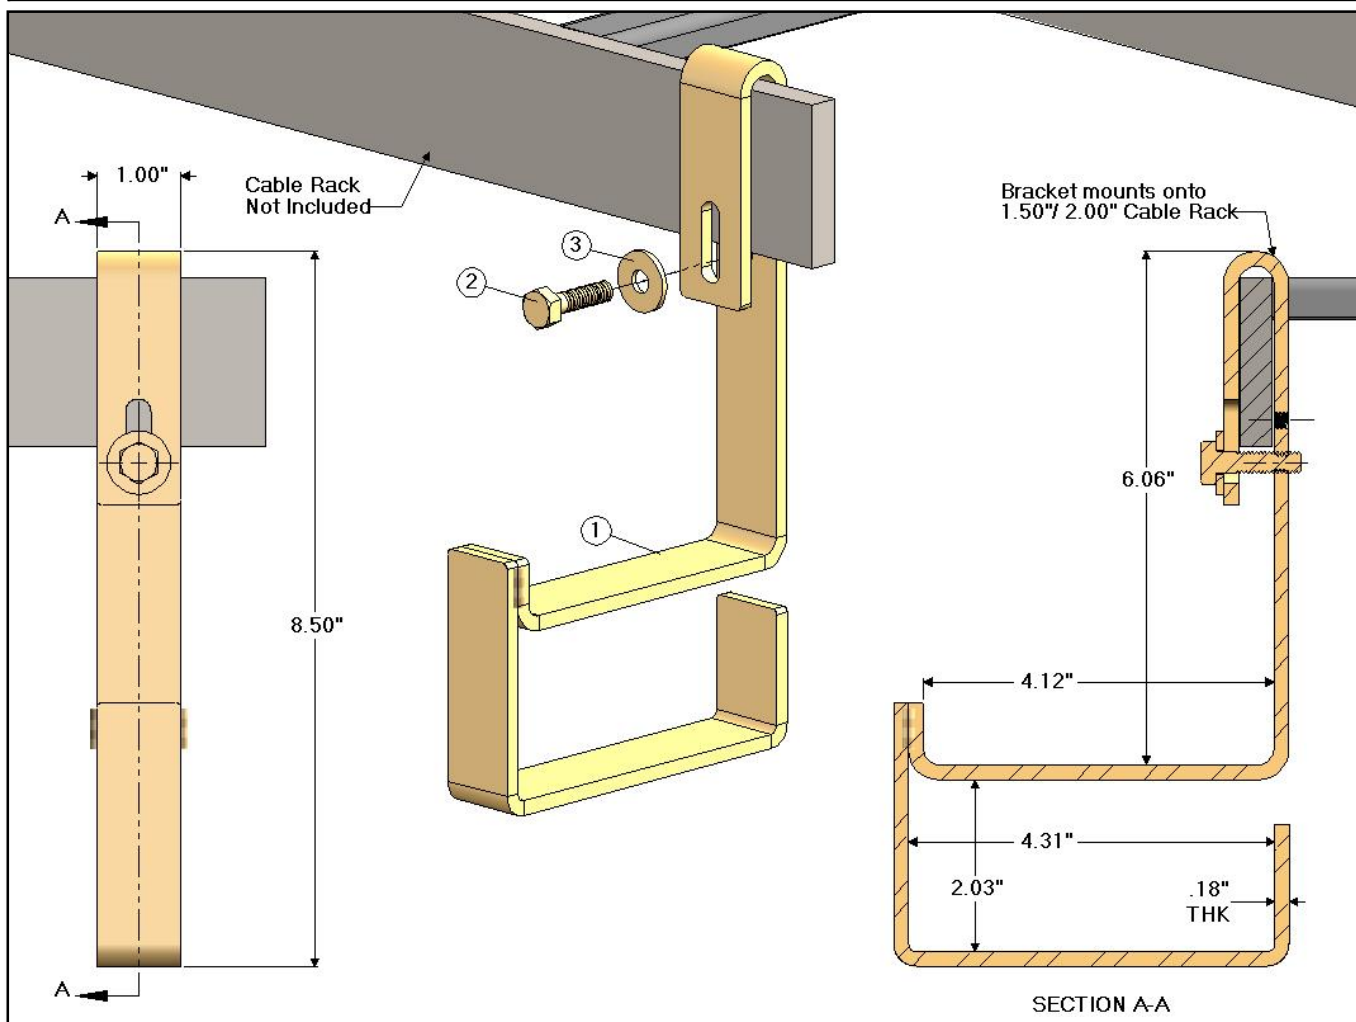

ACB9R - Aux. Cable Bracket - Reversed

ACB9R - Aux. Cable Bracket - Reverse

| Item | CSF P/N# | Description |
|------|----------|--|
| 1 | ACB9R | Aux. Cable Bracket - Reverse |
| 2 | HH0605 | 1/4-20 x 1.00" Length - Hex Head Cap Screw |
| 3 | FW164 | 1/4" Flat Washer |

Notes:

- Finish Codes: zinc yellow
- Also available [DG] Telephone Gray
- ACB9R mounts onto 1.50"/ 2.00" Cable Rack.
- Mounting Hardware included.
- Cable Rack - Not Included

Specifications subject to change. Please contact CSF Customer Service for more information.