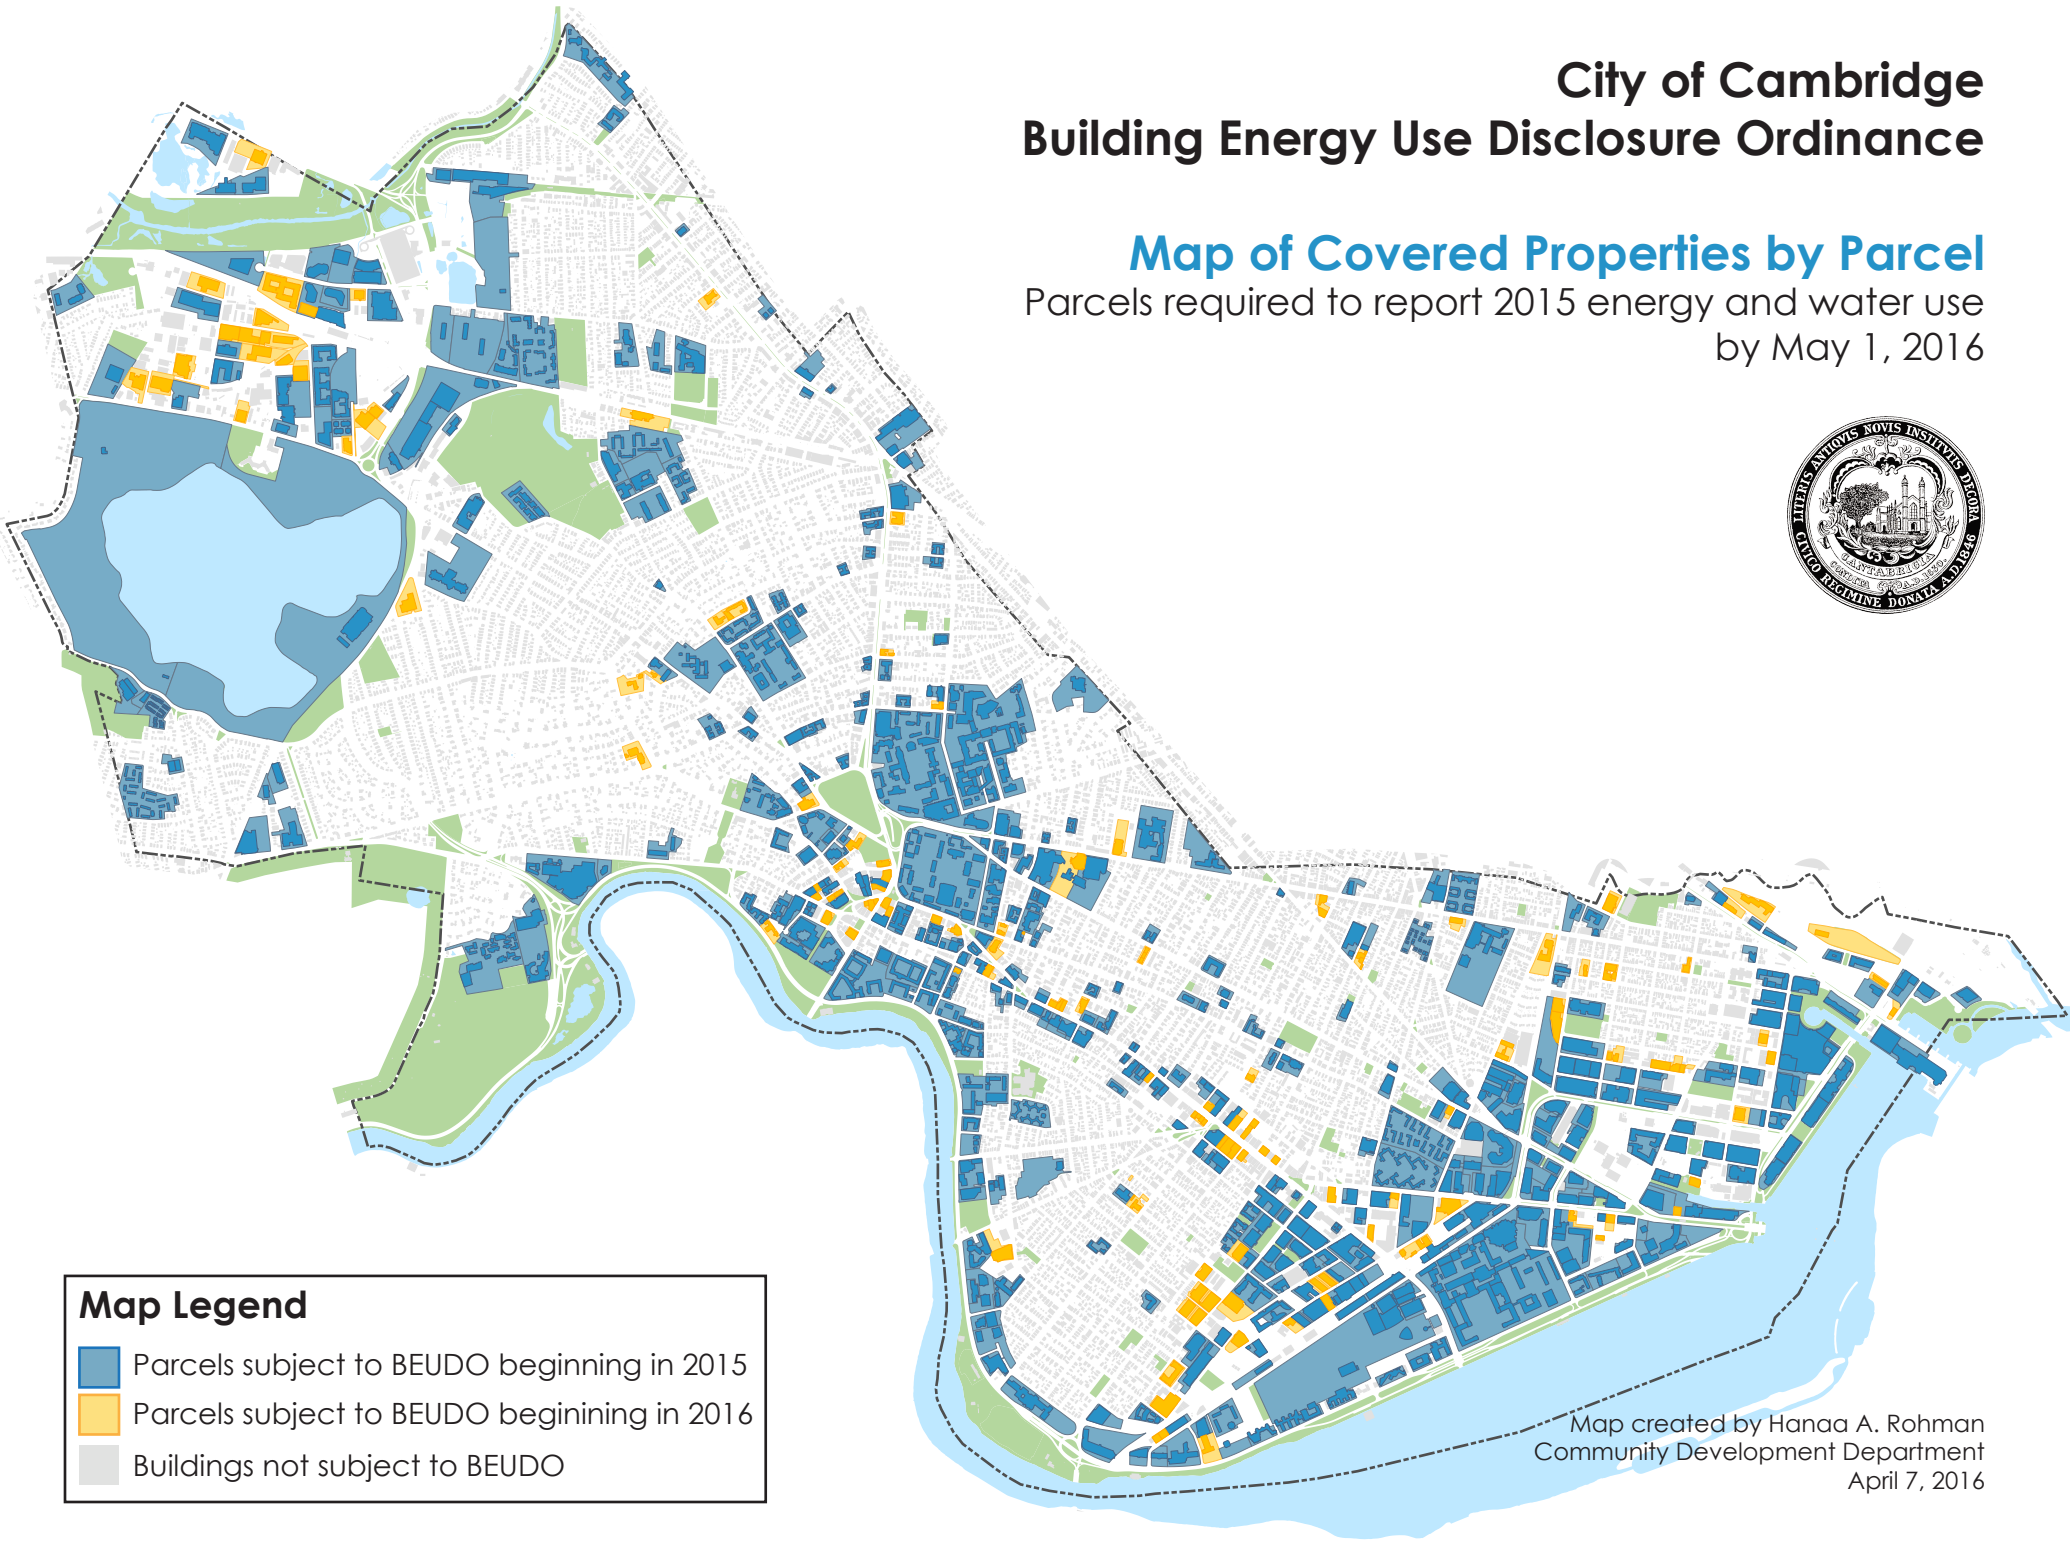

# City of Cambridge Building Energy Use Disclosure Ordinance

## Map of Covered Properties by Parcel

Parcels required to report 2015 energy and water use  
by May 1, 2016

**Map Legend**

- Parcels subject to BEUDO beginning in 2015
- Parcels subject to BEUDO beginning in 2016
- Buildings not subject to BEUDO

Map created by Hanaa A. Rohman  
Community Development Department  
April 7, 2016