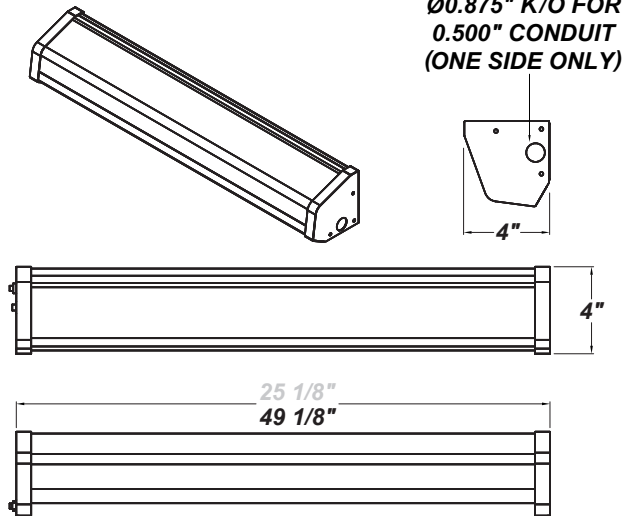

LINE DRAWING

LINE DRAWING NOT TO SCALE

FINISHES

Antique Copper	Antique Silver	Bronze Mist	Matte Silver	Sand	Swedish Steel
Textured Black	Textured Bronze	Textured White			

For RAL Colors & Custom Match - Contact Teron Lighting Inc.