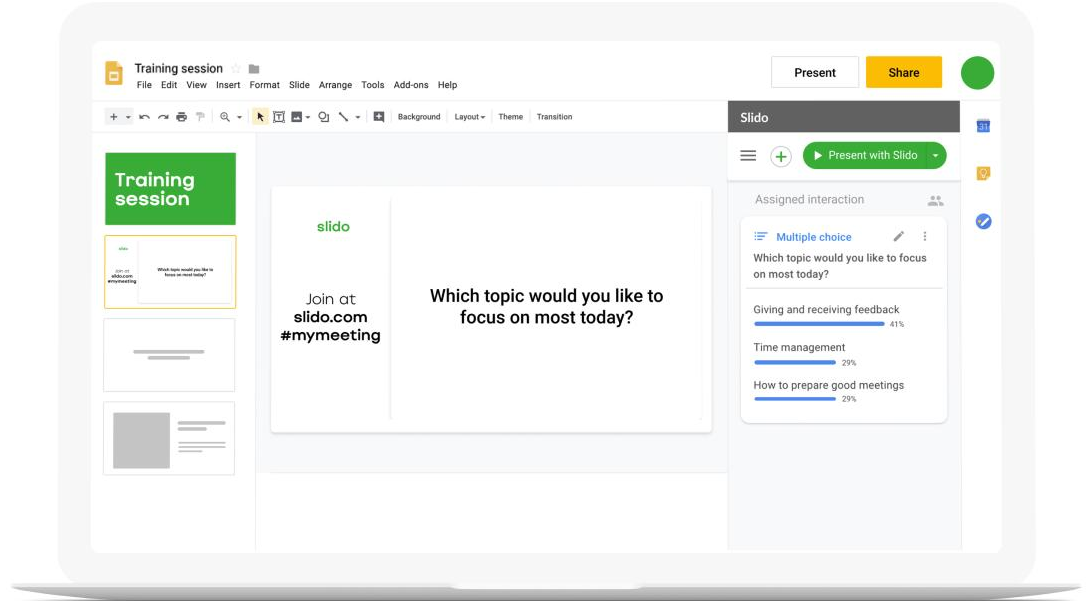

Slido for Google Slides

Add Slido to your Google Slides presentation and run interactive live polls, quizzes or Q&A without ever leaving your slides.