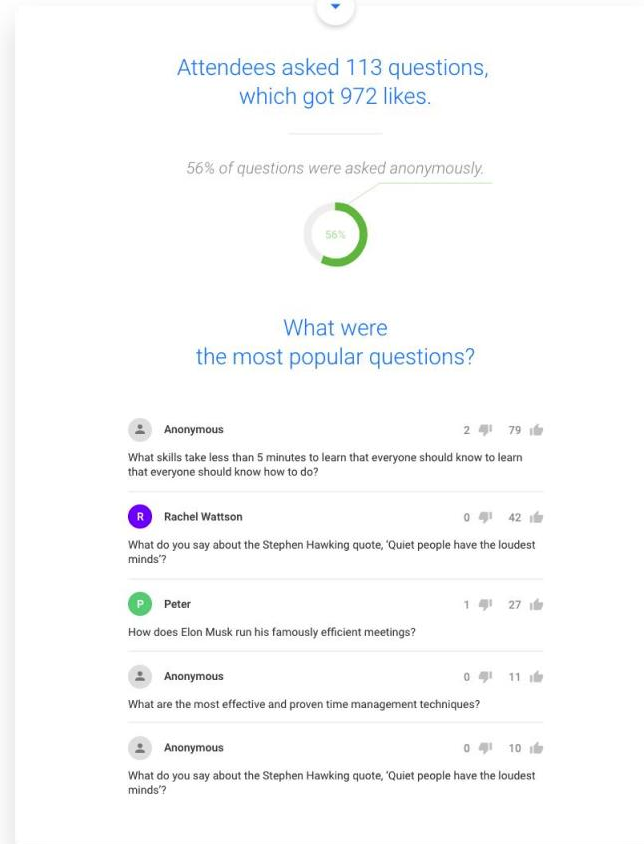

Run a quiz with questions that fit the topic of your presentation or training.

Add options and mark the correct answers. At the end, display the leaderboard with the top players and give your quiz a big finish!

04

Event analytics

Gain valuable insights with event analytics

Meet your most influential participants and discover which topics resonated the most with your audience.

Share the insights In a beautiful infographic

Generate an infographic from
your event data and share it with
your colleagues or participants.

05

Integrations

Integrations

Integrate Slido with your favorite tools

Run live polls, quizzes, and Q&A directly
in your

- **Webex** meetings
- **PowerPoint** presentation
- **Google Slides** presentation
- **Microsoft Teams** meeting

- Insert **live video** into Slido
or **embed Slido** to your website

slido

Slido for Webex Meetings