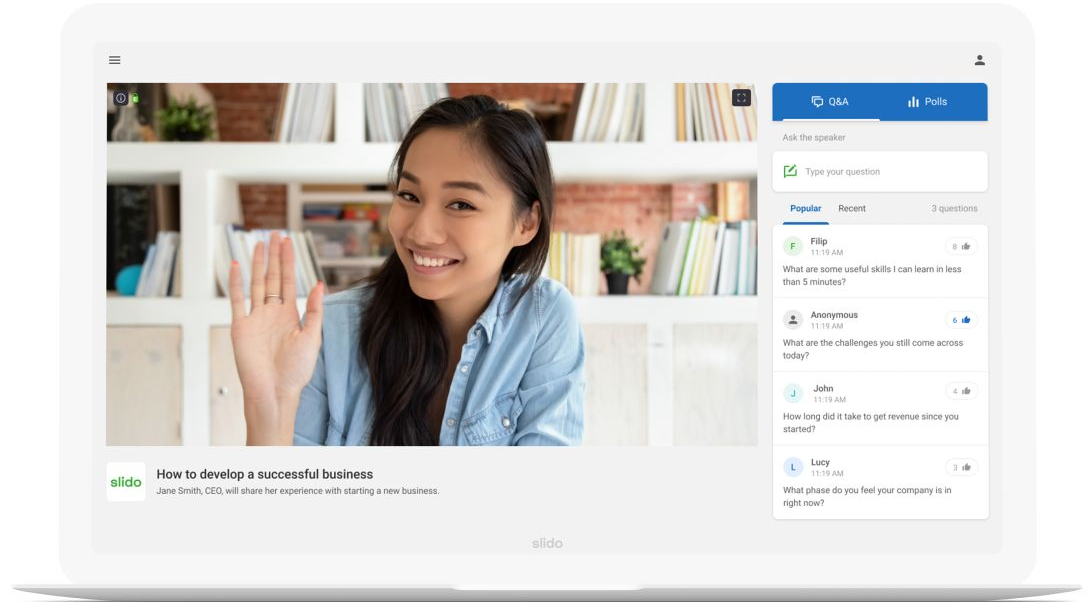

Collect ideas, opinions and feedback from your team. Slido lets you create polls in seconds and interact with everyone directly in your Webex Meetings.

Slido for PowerPoint

Insert live polls, quizzes or Q&A directly into your PowerPoint presentations and engage your participants seamlessly as you present.

Slido for Google Slides

Add Slido to your Google Slides presentation and run interactive live polls, quizzes or Q&A without ever leaving your slides.

Slido for Microsoft Teams

Integrate Slido directly into your Microsoft Teams meetings and let your team vote in polls or ask questions. No need to switch apps or screens.

Live video integration

Embed your live video into Slido and engage your remote participants as they watch your live stream.

vimeo

facebook LIVE

YouTube

slido

Resources

Learn more about Slido