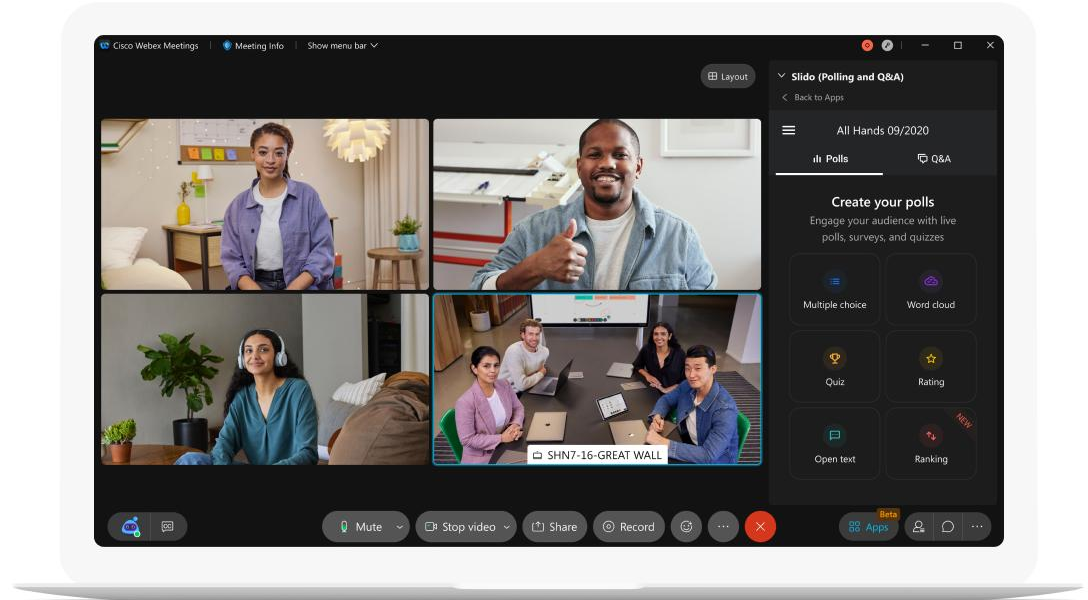

Generate an infographic from
your event data and share it with
your colleagues or participants.

05

Integrations

Integrations

Integrate Slido with your favorite tools

Run live polls, quizzes, and Q&A directly
in your

- **Webex** meetings
- **PowerPoint** presentation
- **Google Slides** presentation
- **Microsoft Teams** meeting

- Insert **live video** into Slido
or **embed Slido** to your website

slido

Slido for Webex Meetings

Collect ideas, opinions and feedback from your team. Slido lets you create polls in seconds and interact with everyone directly in your Webex Meetings.

Slido for PowerPoint

Insert live polls, quizzes or Q&A directly into your PowerPoint presentations and engage your participants seamlessly as you present.

Slido for Google Slides

Add Slido to your Google Slides presentation and run interactive live polls, quizzes or Q&A without ever leaving your slides.

Slido for Microsoft Teams

Integrate Slido directly into your Microsoft Teams meetings and let your team vote in polls or ask questions. No need to switch apps or screens.