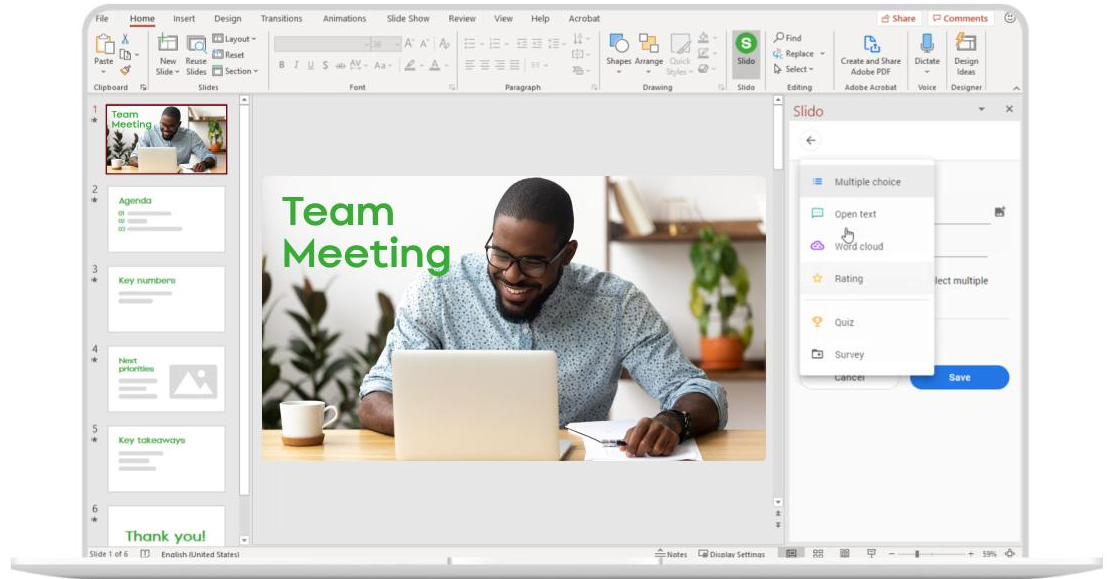

slido

Introduction to Slido

What's inside

About Slido

Core features

Resources

About Slido

Slido is an easy to use Q&A and polling platform for meetings and events. It allows meeting and event organizers to crowdsource top questions to drive meaningful conversations, engage participants with live polls and capture valuable event data.

- **Webex** meetings
- **PowerPoint** presentation
- **Google Slides** presentation
- **Microsoft Teams** meeting

- Insert **live video** into Slido
or **embed Slido** to your website

slido

Slido for Webex Meetings

Collect ideas, opinions and feedback from your team. Slido lets you create polls in seconds and interact with everyone directly in your Webex Meetings.

Slido for PowerPoint

Insert live polls, quizzes or Q&A directly into your PowerPoint presentations and engage your participants seamlessly as you present.