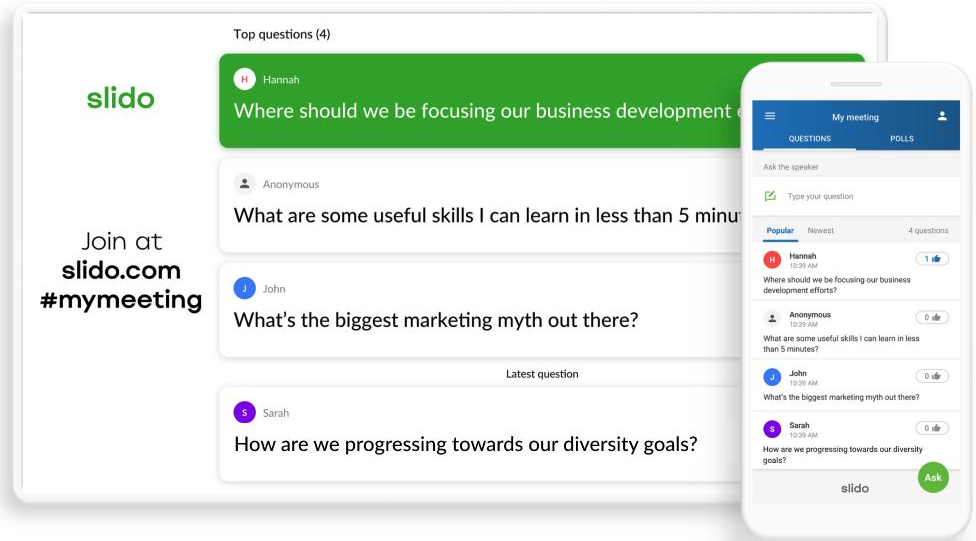

slido

Introduction to Slido

What's inside

About Slido

Core features

Resources

About Slido

Slido is an easy to use Q&A and polling platform for meetings and events. It allows meeting and event organizers to crowdsource top questions to drive meaningful conversations, engage participants with live polls and capture valuable event data.

02 **Live polls & Ideas**

03 **Quizzes**

04 **Event analytics**

05 **Integrations**

3 easy steps for your audience to join in

Open browser

Go to slido.com

Enter event code

Display the top questions to your audience

Boost the audience engagement by displaying the top questions live during the Q&A.

Have control over what questions are asked

Turn on moderation and easily filter any inappropriate questions before they go live.

The screenshot displays the Slido moderation interface, divided into two columns: 'INCOMING' and 'LIVE'. In the 'INCOMING' column, there are two question cards. The top card is from 'Filip' at 11:19 AM, with a green checkmark icon in the top right corner, indicating it is approved. The bottom card is from 'Anonymous' at 11:19 AM, with a red 'X' icon in the top right corner, indicating it is filtered. In the 'LIVE' column, there is one question card from 'Filip' at 11:19 AM, which is the same question as the approved incoming one. A green line connects the question text in the 'INCOMING' column to the 'LIVE' column, showing the transition of the question.