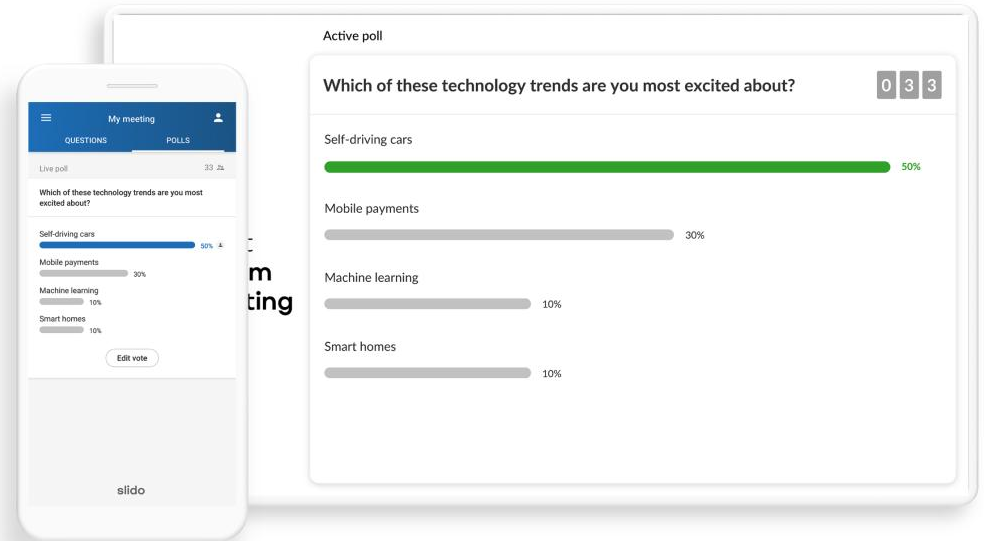

The screenshot displays the Slido moderation interface, divided into two columns: 'INCOMING' and 'LIVE'. In the 'INCOMING' column, there are two question cards. The top card is from 'Filip' at 11:19 AM, with a green checkmark icon in the top right corner, indicating it is approved. The bottom card is from 'Anonymous' at 11:19 AM, with a red 'X' icon in the top right corner, indicating it is filtered. In the 'LIVE' column, there is one question card from 'Filip' at 11:19 AM, which is the same question as the approved incoming one. A green line connects the question text in the 'INCOMING' column to the 'LIVE' column, showing the transition of the question.

02

Live polls & Ideas

Engage your audience with live polls

Collect real-time insights about your audience

Ask your participants their opinion and let them vote instantly from any device.

Share the results live with your audience

Find out who they are or what they think and display the results live on screen.

Choose the poll type that most suits your needs

Run a quick multiple choice poll or capture the insights with a stunning word cloud poll.