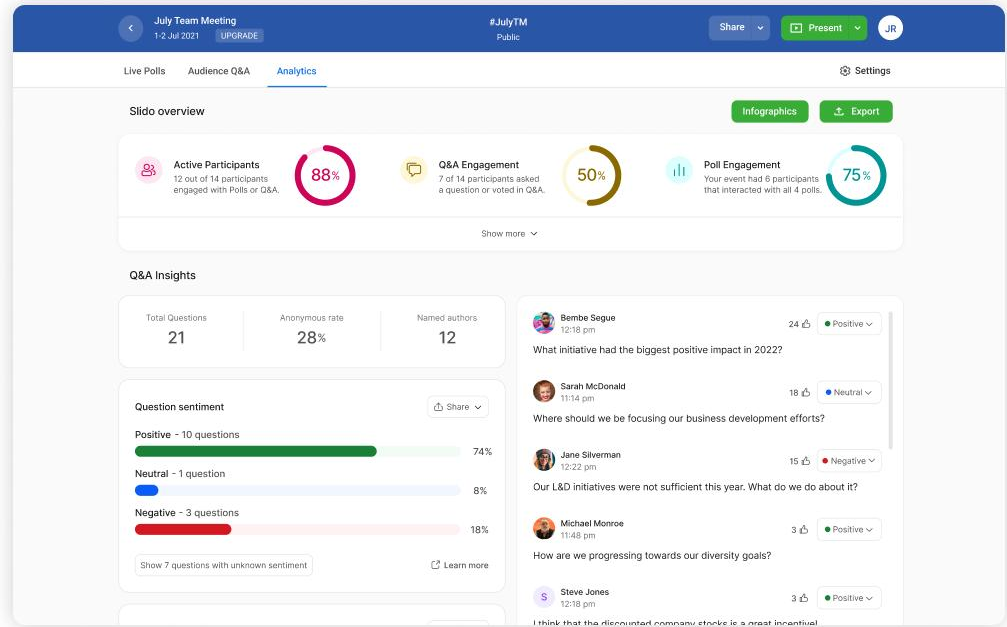

Run a quiz with questions that fit the topic of your presentation or training.

Add options and mark the correct answers. At the end, display the leaderboard with the top players and give your quiz a big finish!

04

Event analytics

Gain valuable insights with event analytics

Meet your most influential participants and discover which topics resonated the most with your audience.

Share the insights In a beautiful infographic

Generate an infographic from
your event data and share it with
your colleagues or participants.

05

Integrations

Integrations

Integrate Slido with your favorite tools

Run live polls, quizzes, and Q&A directly
in your