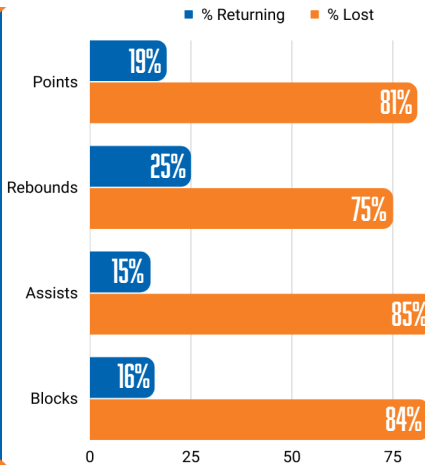

WHAT'S LOST & BACK

In addition to returning 25 percent or less of its key statistics, **UTA is the least experienced team in the WAC and 27th nationally (337th of 363) this year based off prior D-I experience with an average of just 0.91 years per player (KenPom).** The average is weighted by minutes played, meaning that more/less consideration is given for those players based off their amount of previous D-I action.

MAVS IN THE PROS