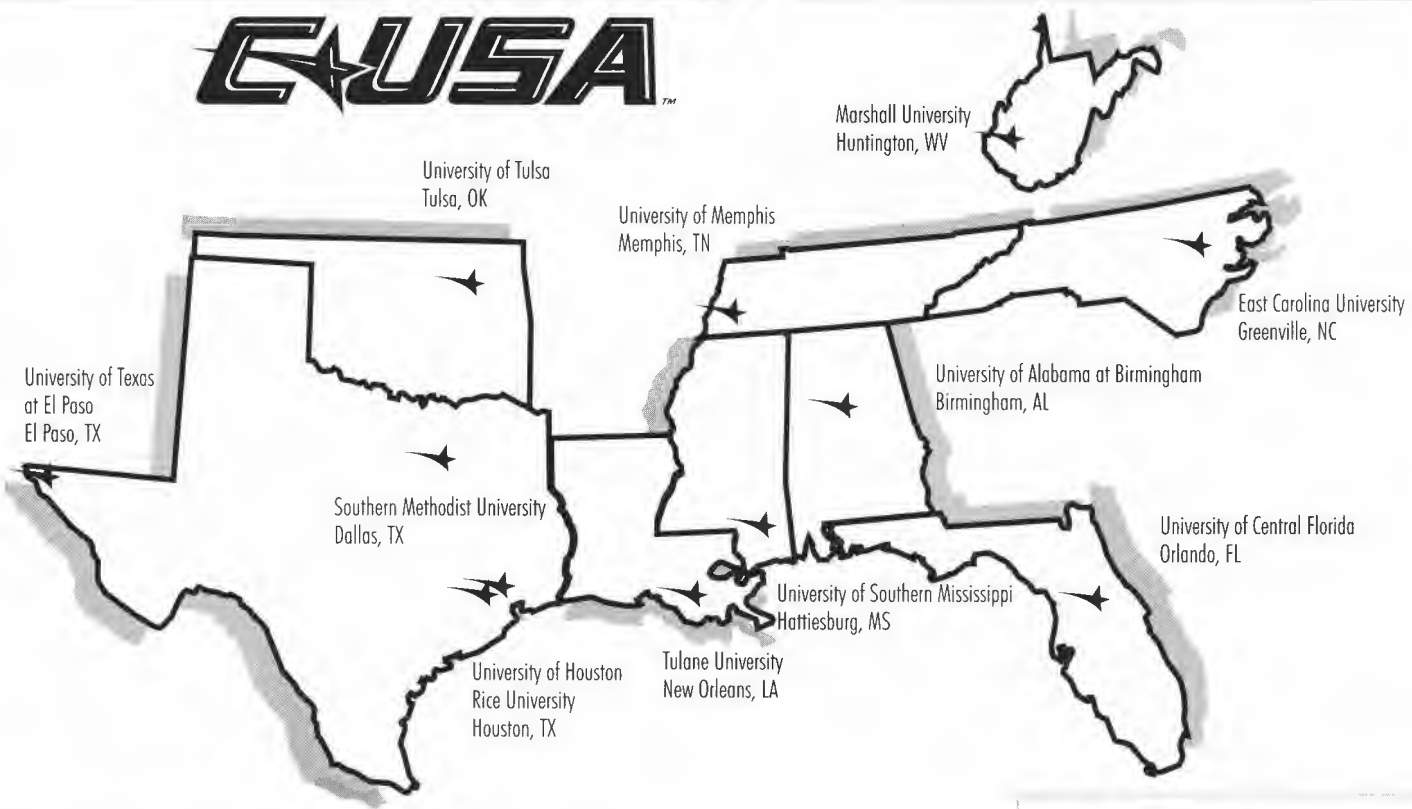

C-USA IN THE COMMUNITY

The conference's footprint is concentrated with 12 members in nine states and a combined area population of nearly 17 million. More than 1.1 million living alumni represent C-USA schools across the nation. With a renewed commitment to community involvement, the conference has begun development of several initiatives to maintain strong ties in C-USA cities, as well as with fans and alumni across the country. C-USA schools also place a priority on giving back to their communities through volunteer service with local and national organizations.

GOVERNANCE

Along with the ACC, Big East, Big Ten, Big 12, Pac-10 and SEC, Conference USA is one of the seven conferences having significant representation in the NCAA governance structure. The Presidents of the member institutions serve as the league's Board of Directors. Dr. Carol Garrison of UAB began her first year as chair of the Board of Directors in 2005-06 and will serve in that capacity again in 2006-07.

A PROUD HISTORY; A PROMISING FUTURE

Conference USA was formed in 1995 and quickly emerged as one of the nation's top conferences. The conference unveiled its name, logo and commissioner on April 24, 1995 in Chicago. The league's charter members included Charlotte, Cincinnati, DePaul, Houston, Louisville, Marquette, Memphis, Saint Louis, Southern Miss, Tulane,

UAB and USF. Eleven of the institutions began athletic participation in 1995, while Houston joined competition in the fall of 1996.

The league's headquarters were established in Chicago and after nine years, relocated to the current office in Irving, Texas. Britton Banowsky was named Commissioner in October 2002, succeeding Mike Slive, the league's first commissioner.

C-USA added East Carolina (September, 1996) and the United States Military Academy (March, 1997) as football members. ECU began league competition in 1997; Army in 1998 and UAB began football play in 1999. The league added TCU and ECU (1999) for all sports and they began competition in 2001. USF started C-USA football in 2003.

After celebrating its 10th Anniversary during the 2004-05 season, C-USA began a new chapter in 2005-06 when its current membership came together to form the new look of the league.

Since its formation, C-USA has established a strong foundation, an identity and a history that reflects the league's national presence. Eleven years of remarkable history has reinforced the league's position in collegiate athletics, setting the course for the next decade and beyond.

METRO AREA POPULATION

City	Rank	Population
Dallas	9	5,221,801
Houston	10	4,669,571
Orlando	28	1,644,561
New Orleans	35	1,337,726
Memphis	44	1,135,614
Birmingham	55	921,106
Tulsa	59	803,235
El Paso	64	679,622
Huntington	128	315,538
Greenville	222	133,798
Hattiesburg	250	111,674
TOTALS		16,974,246

Courtesy: U.S. Census Data 2000

TV DEMOGRAPHICS