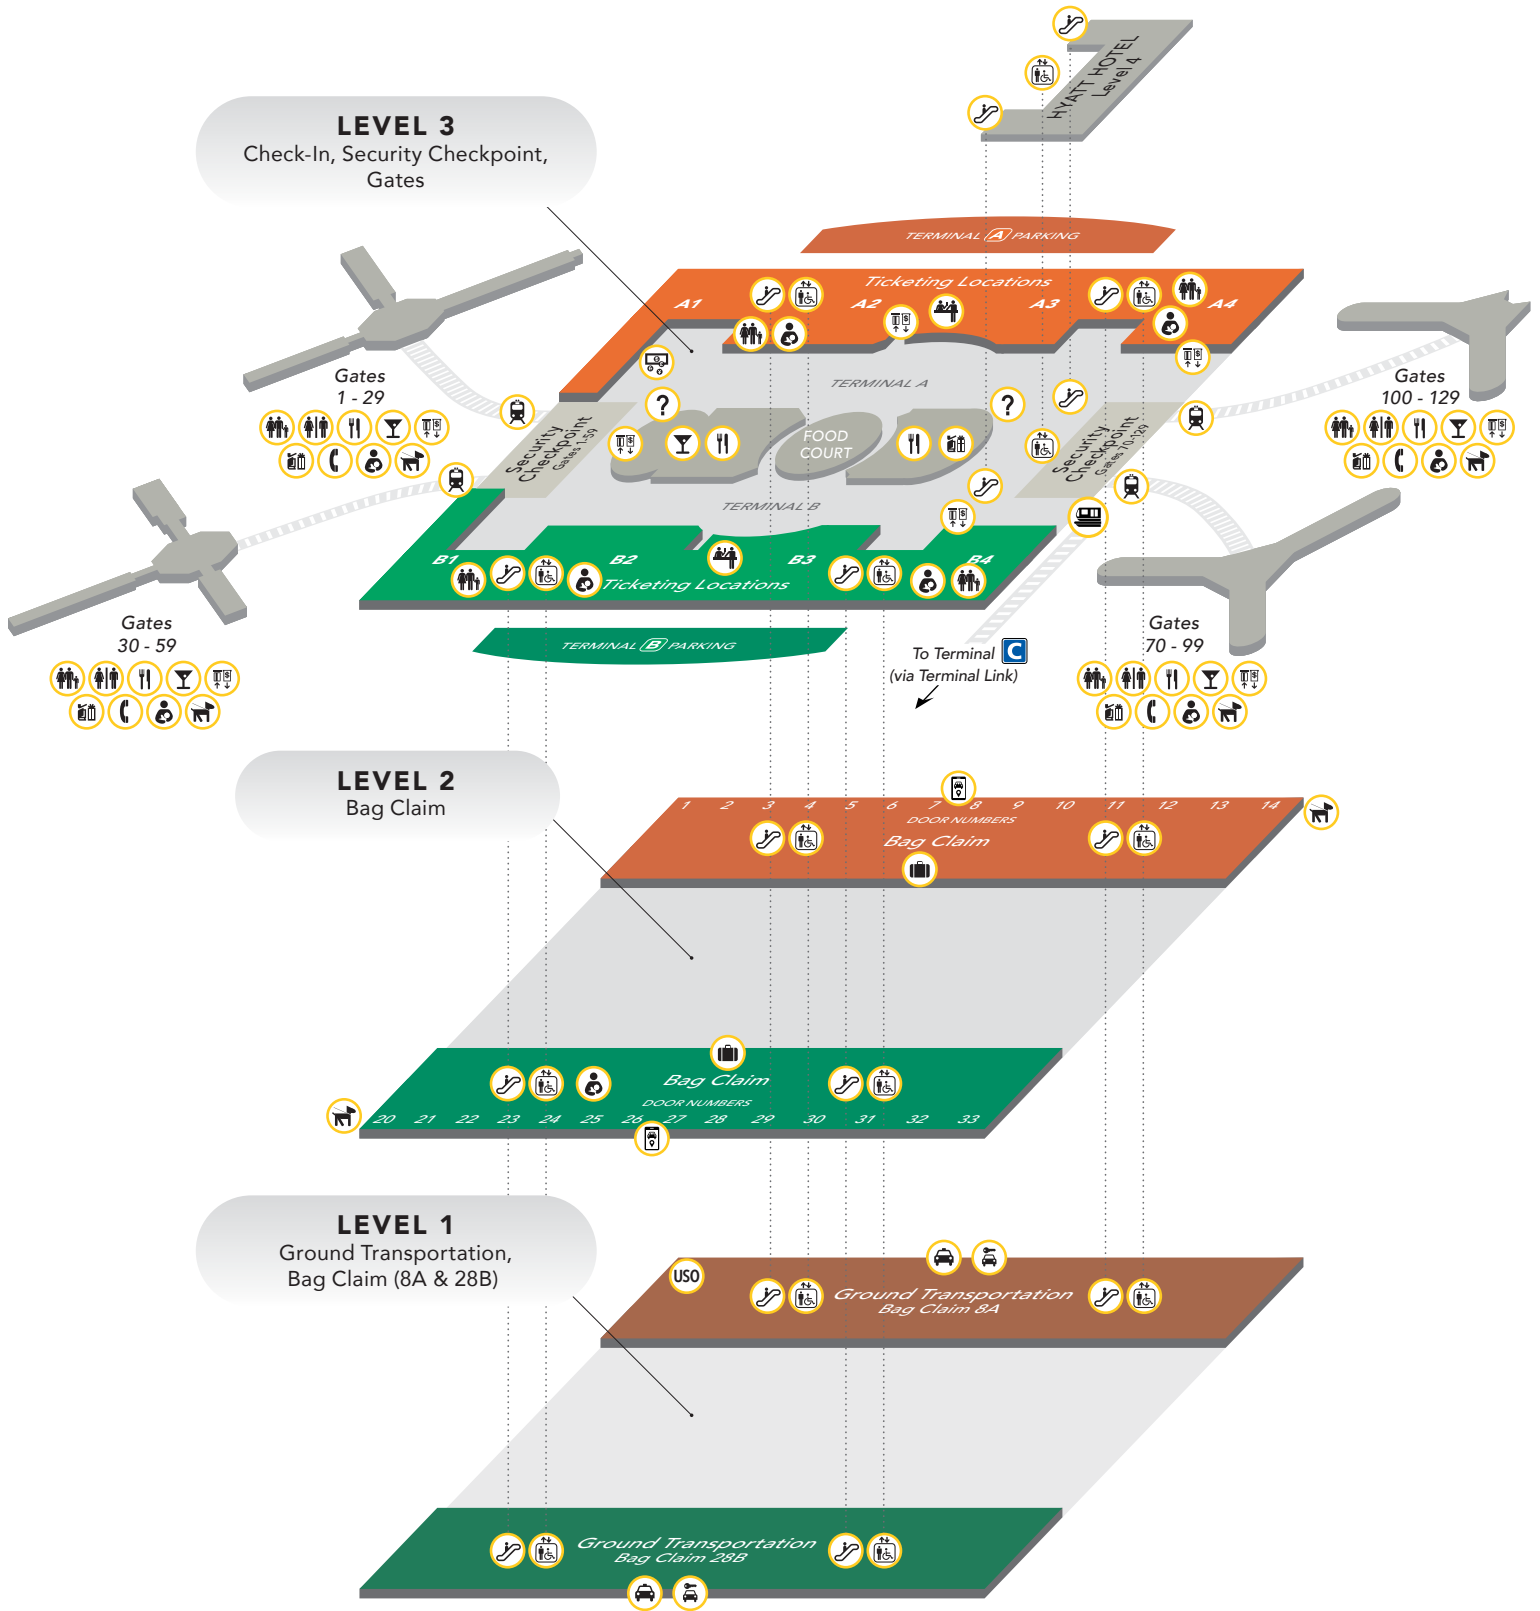

# TERMINAL A B MAP

## ORLANDO INTERNATIONAL AIRPORT (MCO)

- ATM
- Bag Claim
- Check-In
- Companion Care Restrooms
- Currency Exchange
- Elevator
- Escalator
- Food/Dining
- Gate Link
- Information
- Nursing Room
- Parking
- Rental Cars
- Ride Share
- Service Animal Relief Area
- Shopping
- Taxi
- Terminal Link