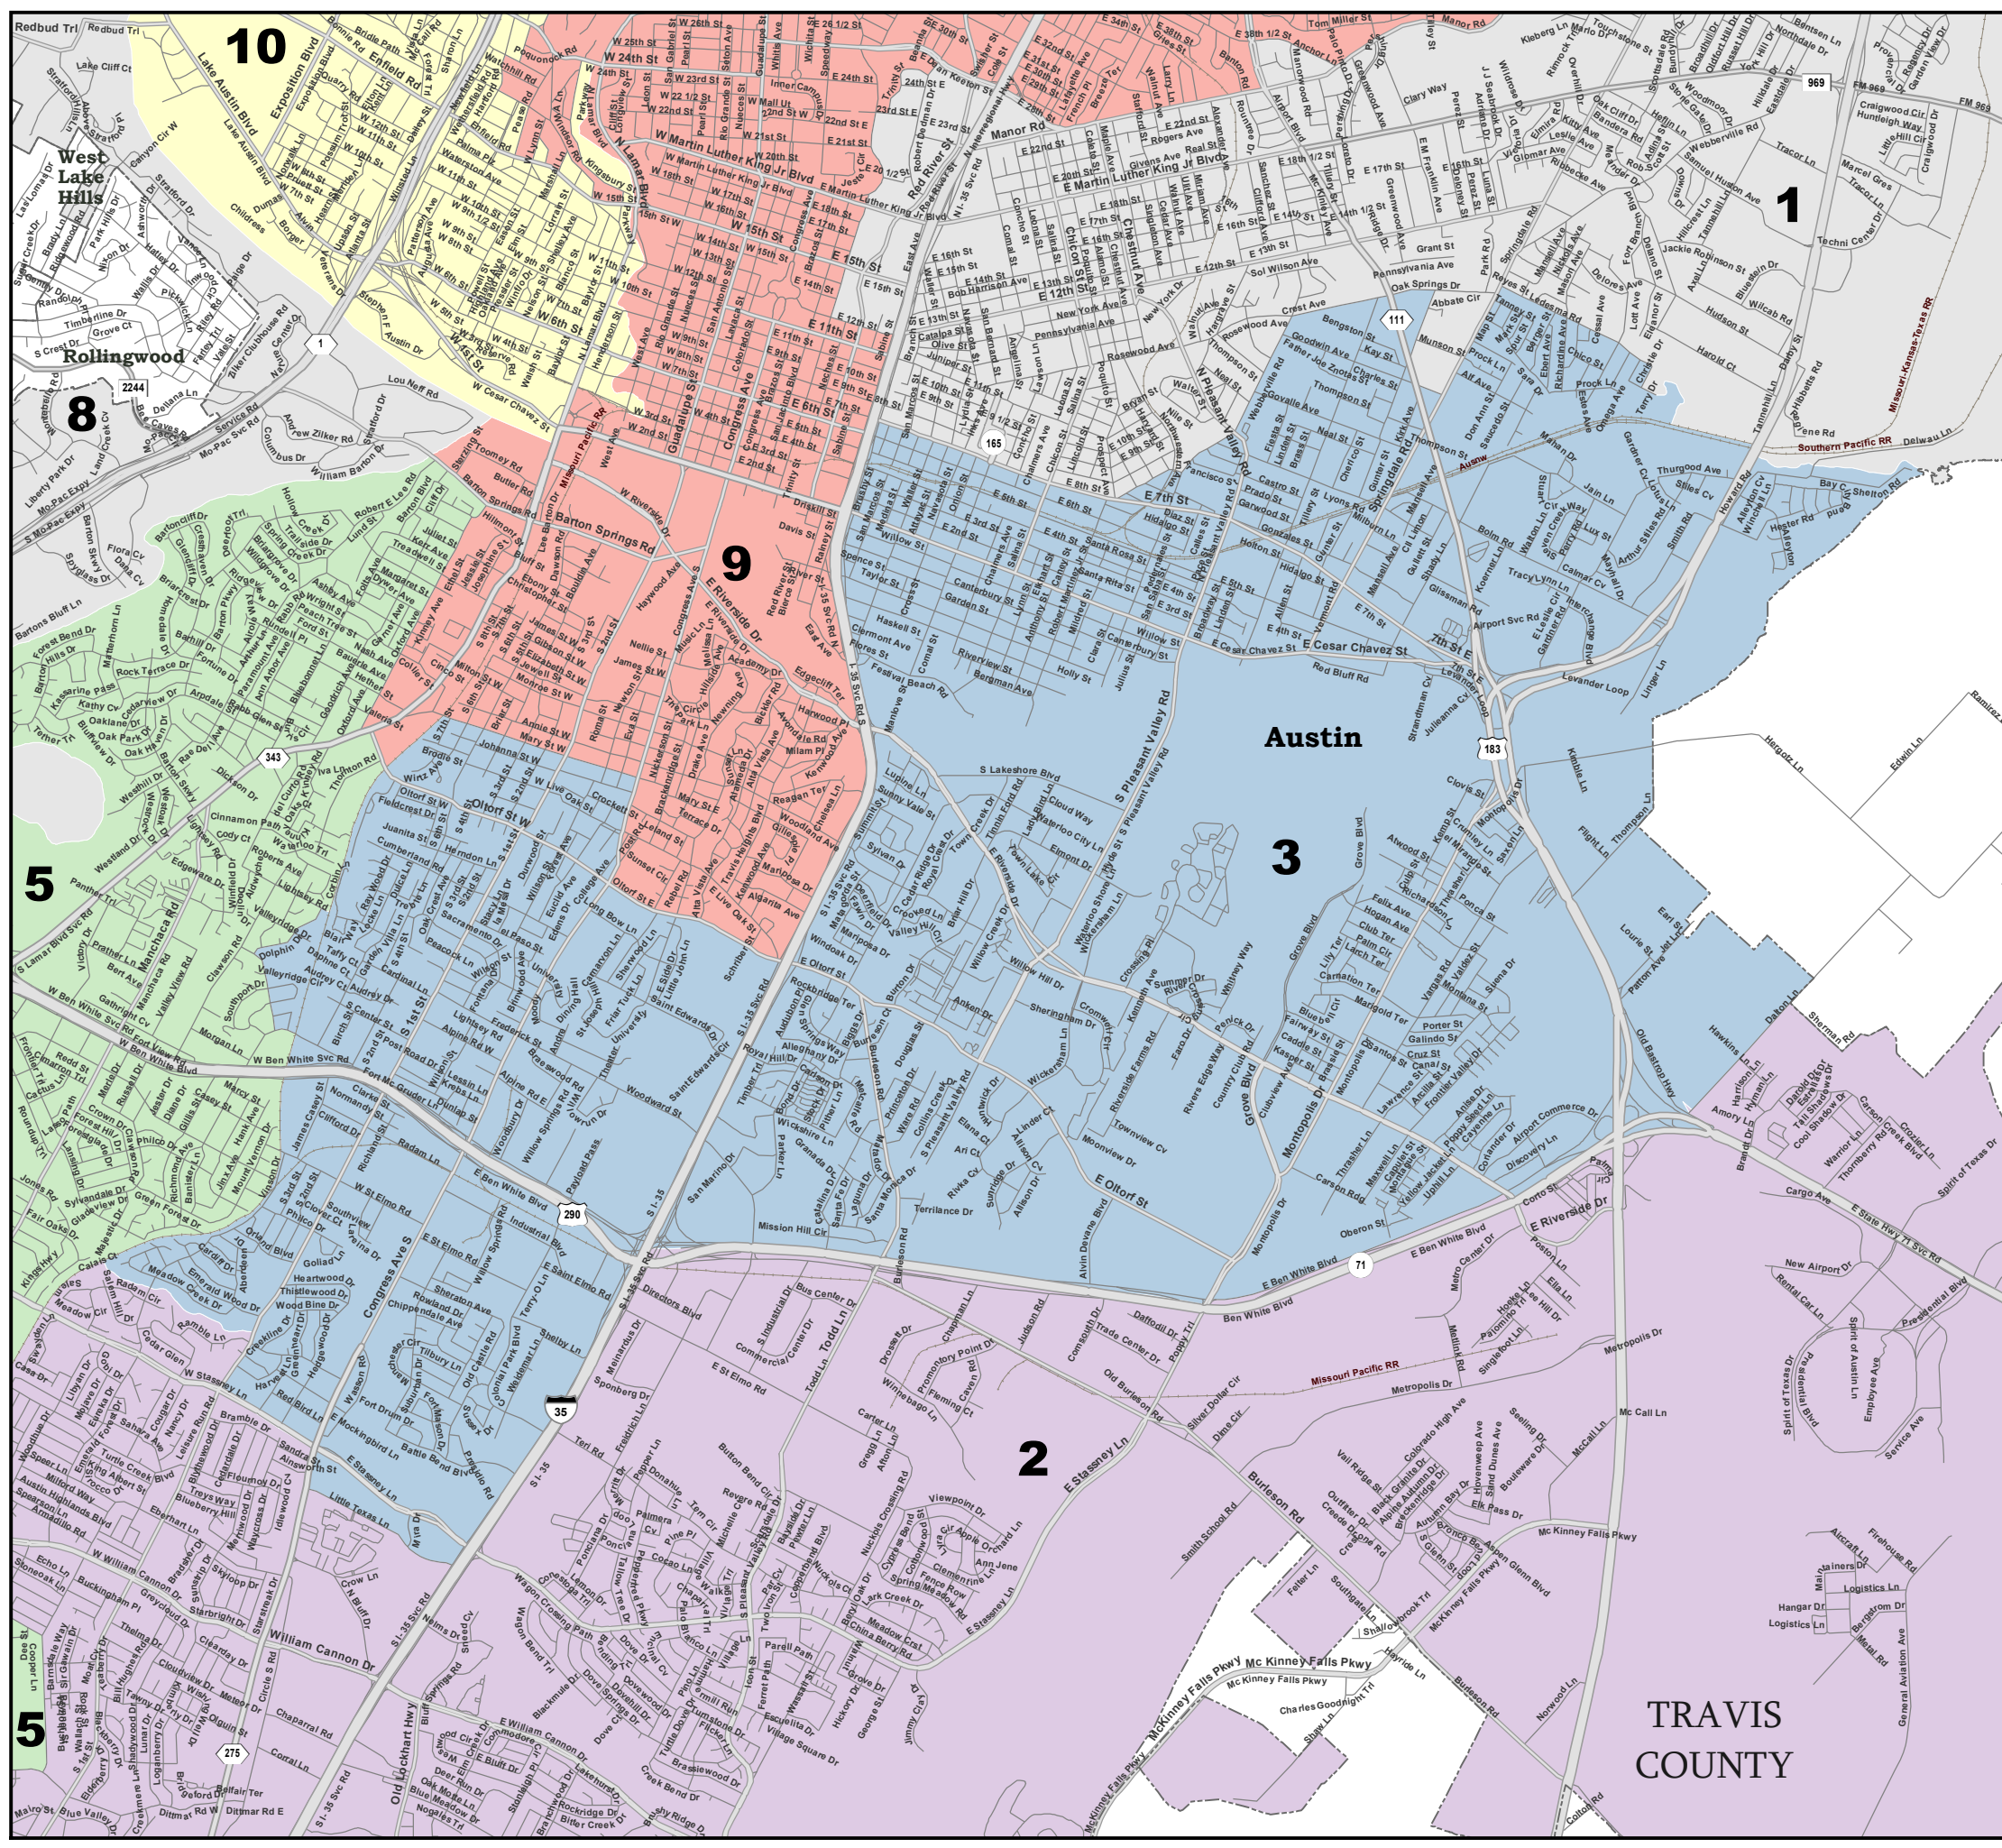

2021 ICRC Preliminary Map

District 1

- Cities
- Census Designated Places (CDPs)
- COUNTIES
-

2021 ICRC Preliminary Map

District 2

- Cities
- Census Designated Places (CDPs)
- COUNTIES
-

Map ID 5002
09/16/21 10:59:43

47688
2020 Census
XKORE2018 2021-09-16 10:48:42

HAYS
Buda
COUNTY

Cedar
Creek
CDP

2021 ICRC Preliminary Map

District 3

- Cities**
- Census Designated Places (CDPs)*
- COUNTIES**
-

TRAVIS COUNTY

Map ID 5002
09/16/21 10:59:43

47688
2020 Census
XKORE2018 2021-09-16 10:48:42

2021 ICRC Preliminary Map

District 4

Austin

TRAVIS COUNTY

- Cities**
- Census Designated Places (CDPs)**
- COUNTIES**

Map ID 5002
09/16/21 10:59:43

47688
2020 Census
XKORE2018 2021-09-16 10:48:42

2021 ICRC Preliminary Map

District 5

- Cities
- Census Designated Places (CDPs)
- COUNTIES
- XKORE2018

Map ID 5002
09/16/21 10:59:43

47688
2020 Census
XKORE2018 2021-09-16 10:48:42

2021 ICRC Preliminary Map