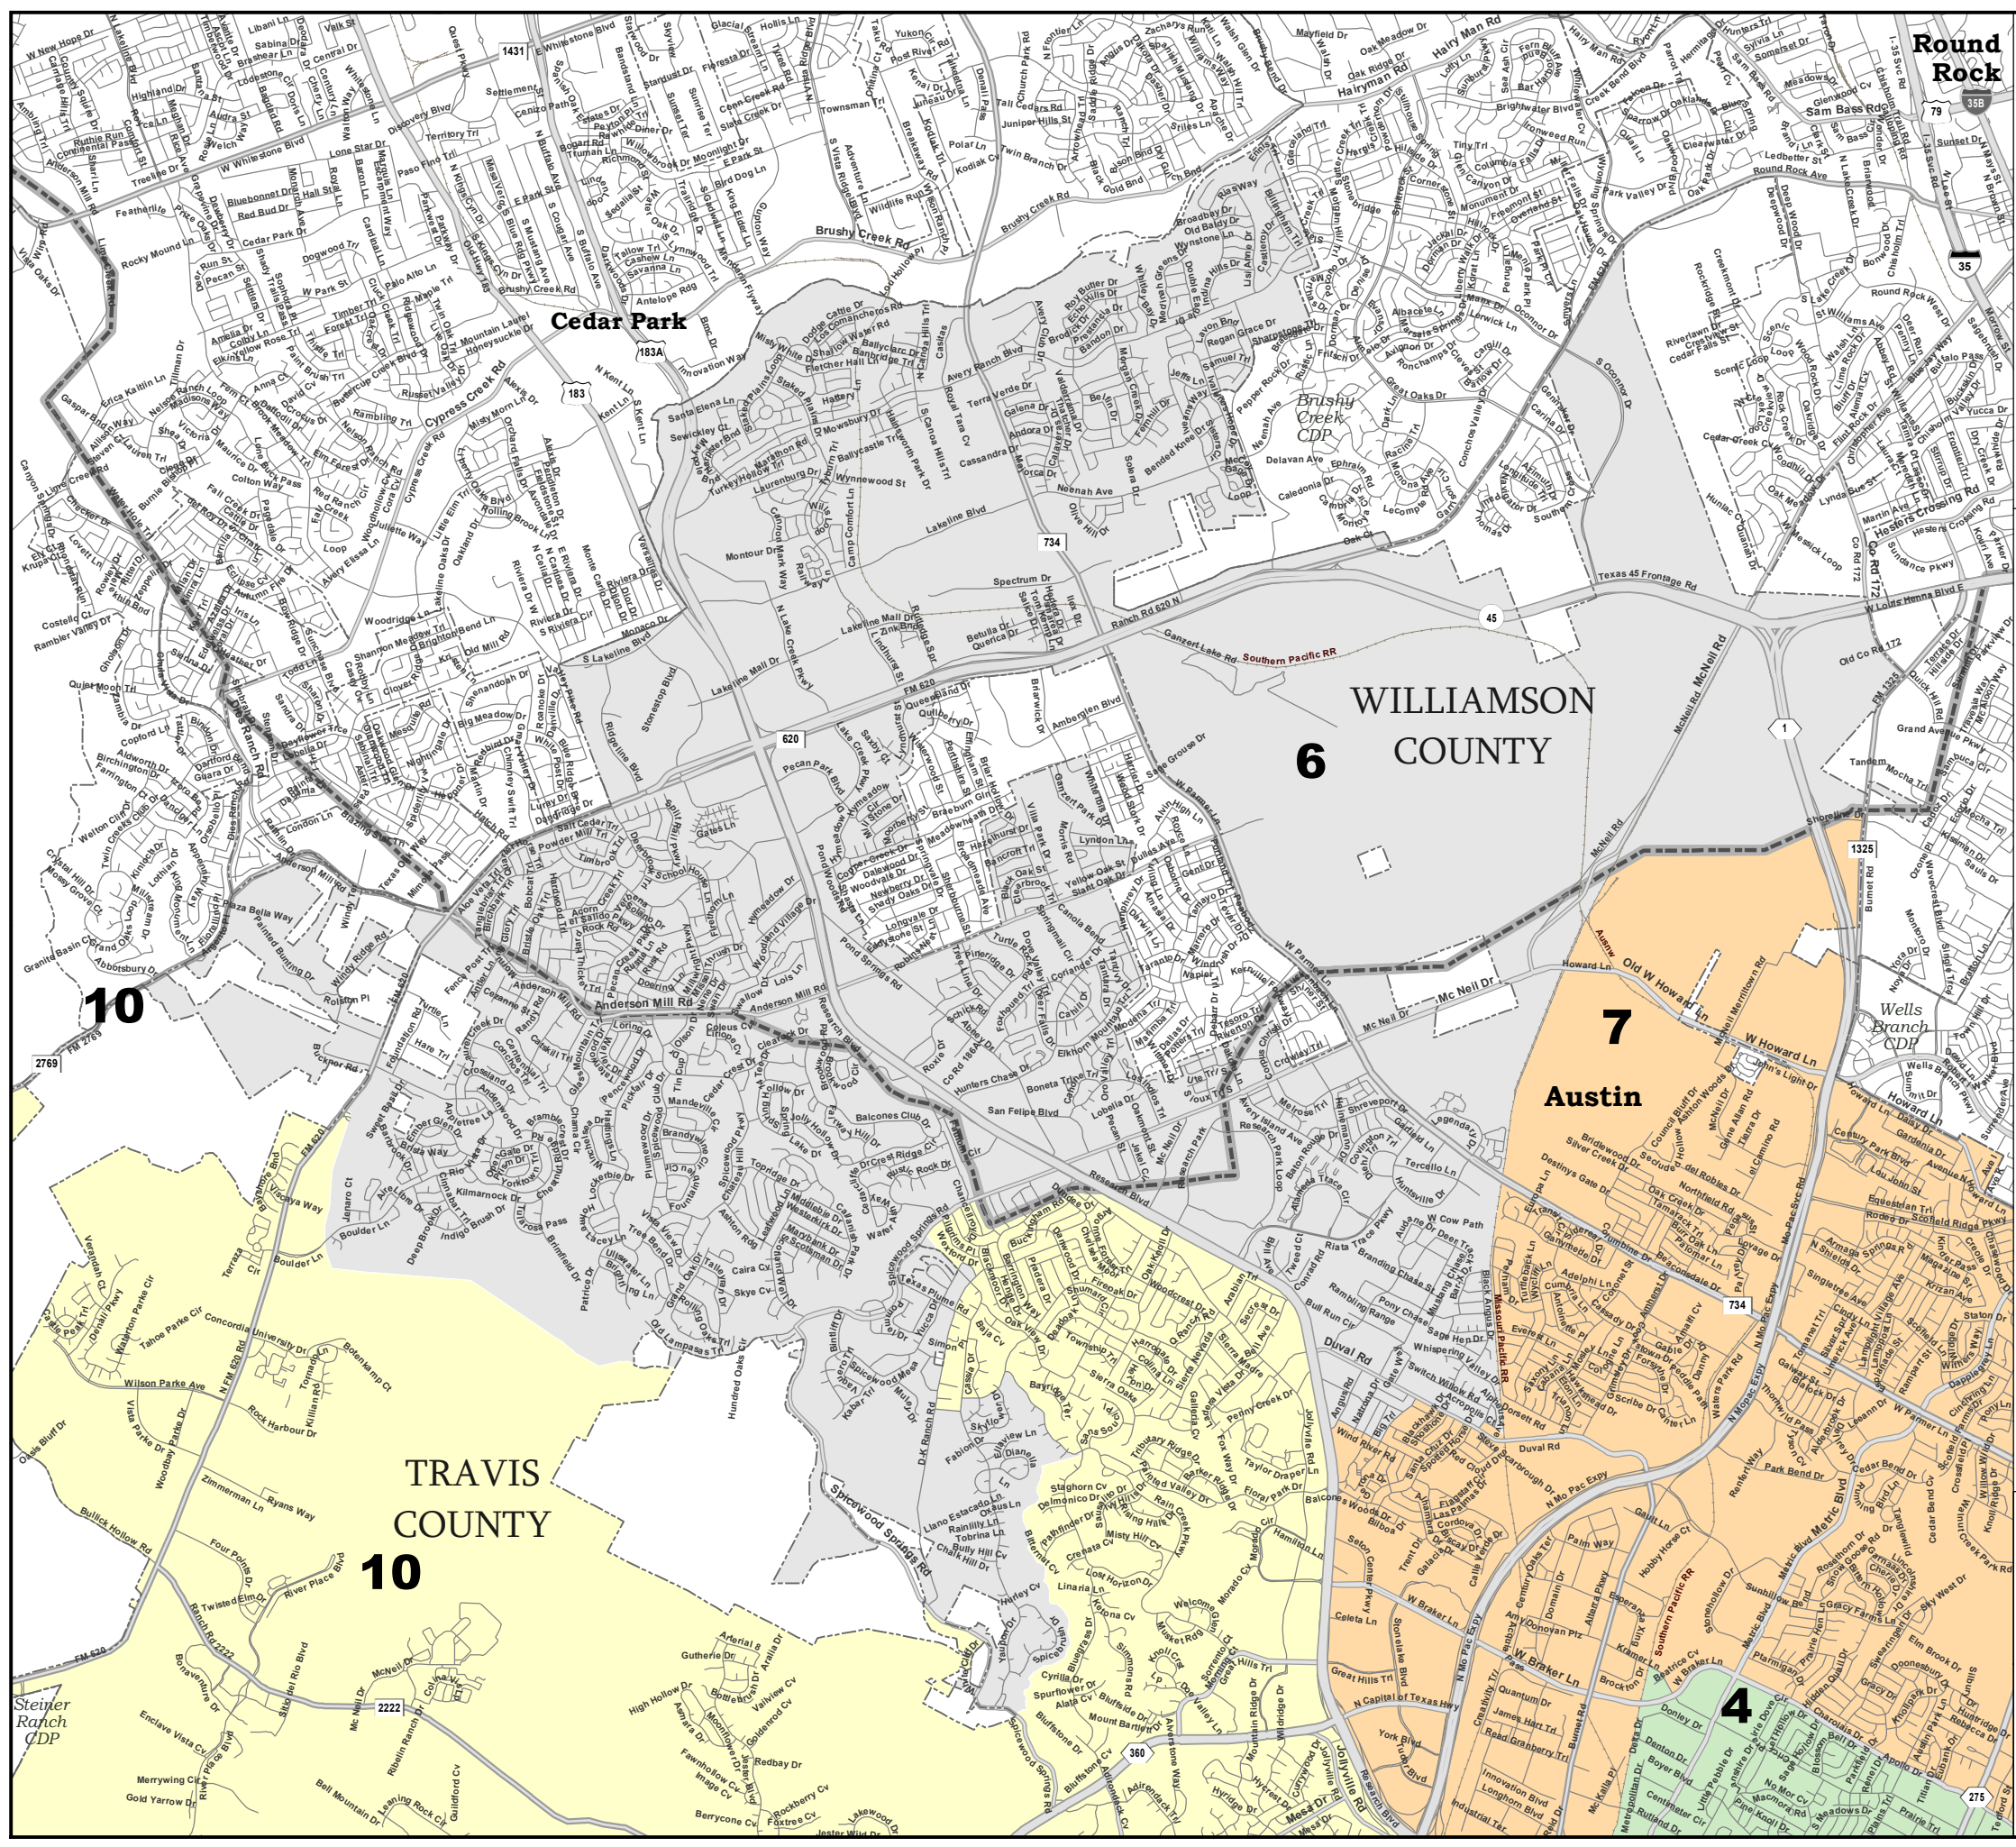

47688
2020 Census
XKORE2018 2021-09-16 10:48:42

2021 ICRC Preliminary Map

District 4

Austin

TRAVIS COUNTY

- Cities**
- Census Designated Places (CDPs)**
- COUNTIES**

Map ID 5002
09/16/21 10:59:43

47688
2020 Census
XKORE2018 2021-09-16 10:48:42

2021 ICRC Preliminary Map

District 5

- Cities
- Census Designated Places (CDPs)
- COUNTIES
- XKORE2018

Map ID 5002
09/16/21 10:59:43

47688
2020 Census
XKORE2018 2021-09-16 10:48:42

2021 ICRC Preliminary Map

District 6

- Cities**
- Census Designated Places (CDPs)*
- COUNTIES**
-

Map ID 5002
09/16/21 10:59:43

47688
2020 Census
XKORE2018 2021-09-16 10:48:42

2021 ICRC Preliminary Map

District 7

-  **Cities**
-  *Census Designated Places (CDPs)*
-  **COUNTIES**

Map ID 5002
09/16/21 10:59:43

47688
2020 Census
XKORE2018 2021-09-16 10:48:42

2021 ICRC Preliminary Map

District 8

- Cities
- Census Designated Places (CDPs)
- COUNTIES
-

Map ID 5002
09/16/21 10:59:43

47688
2020 Census
XKORE2018 2021-09-16 10:48:42