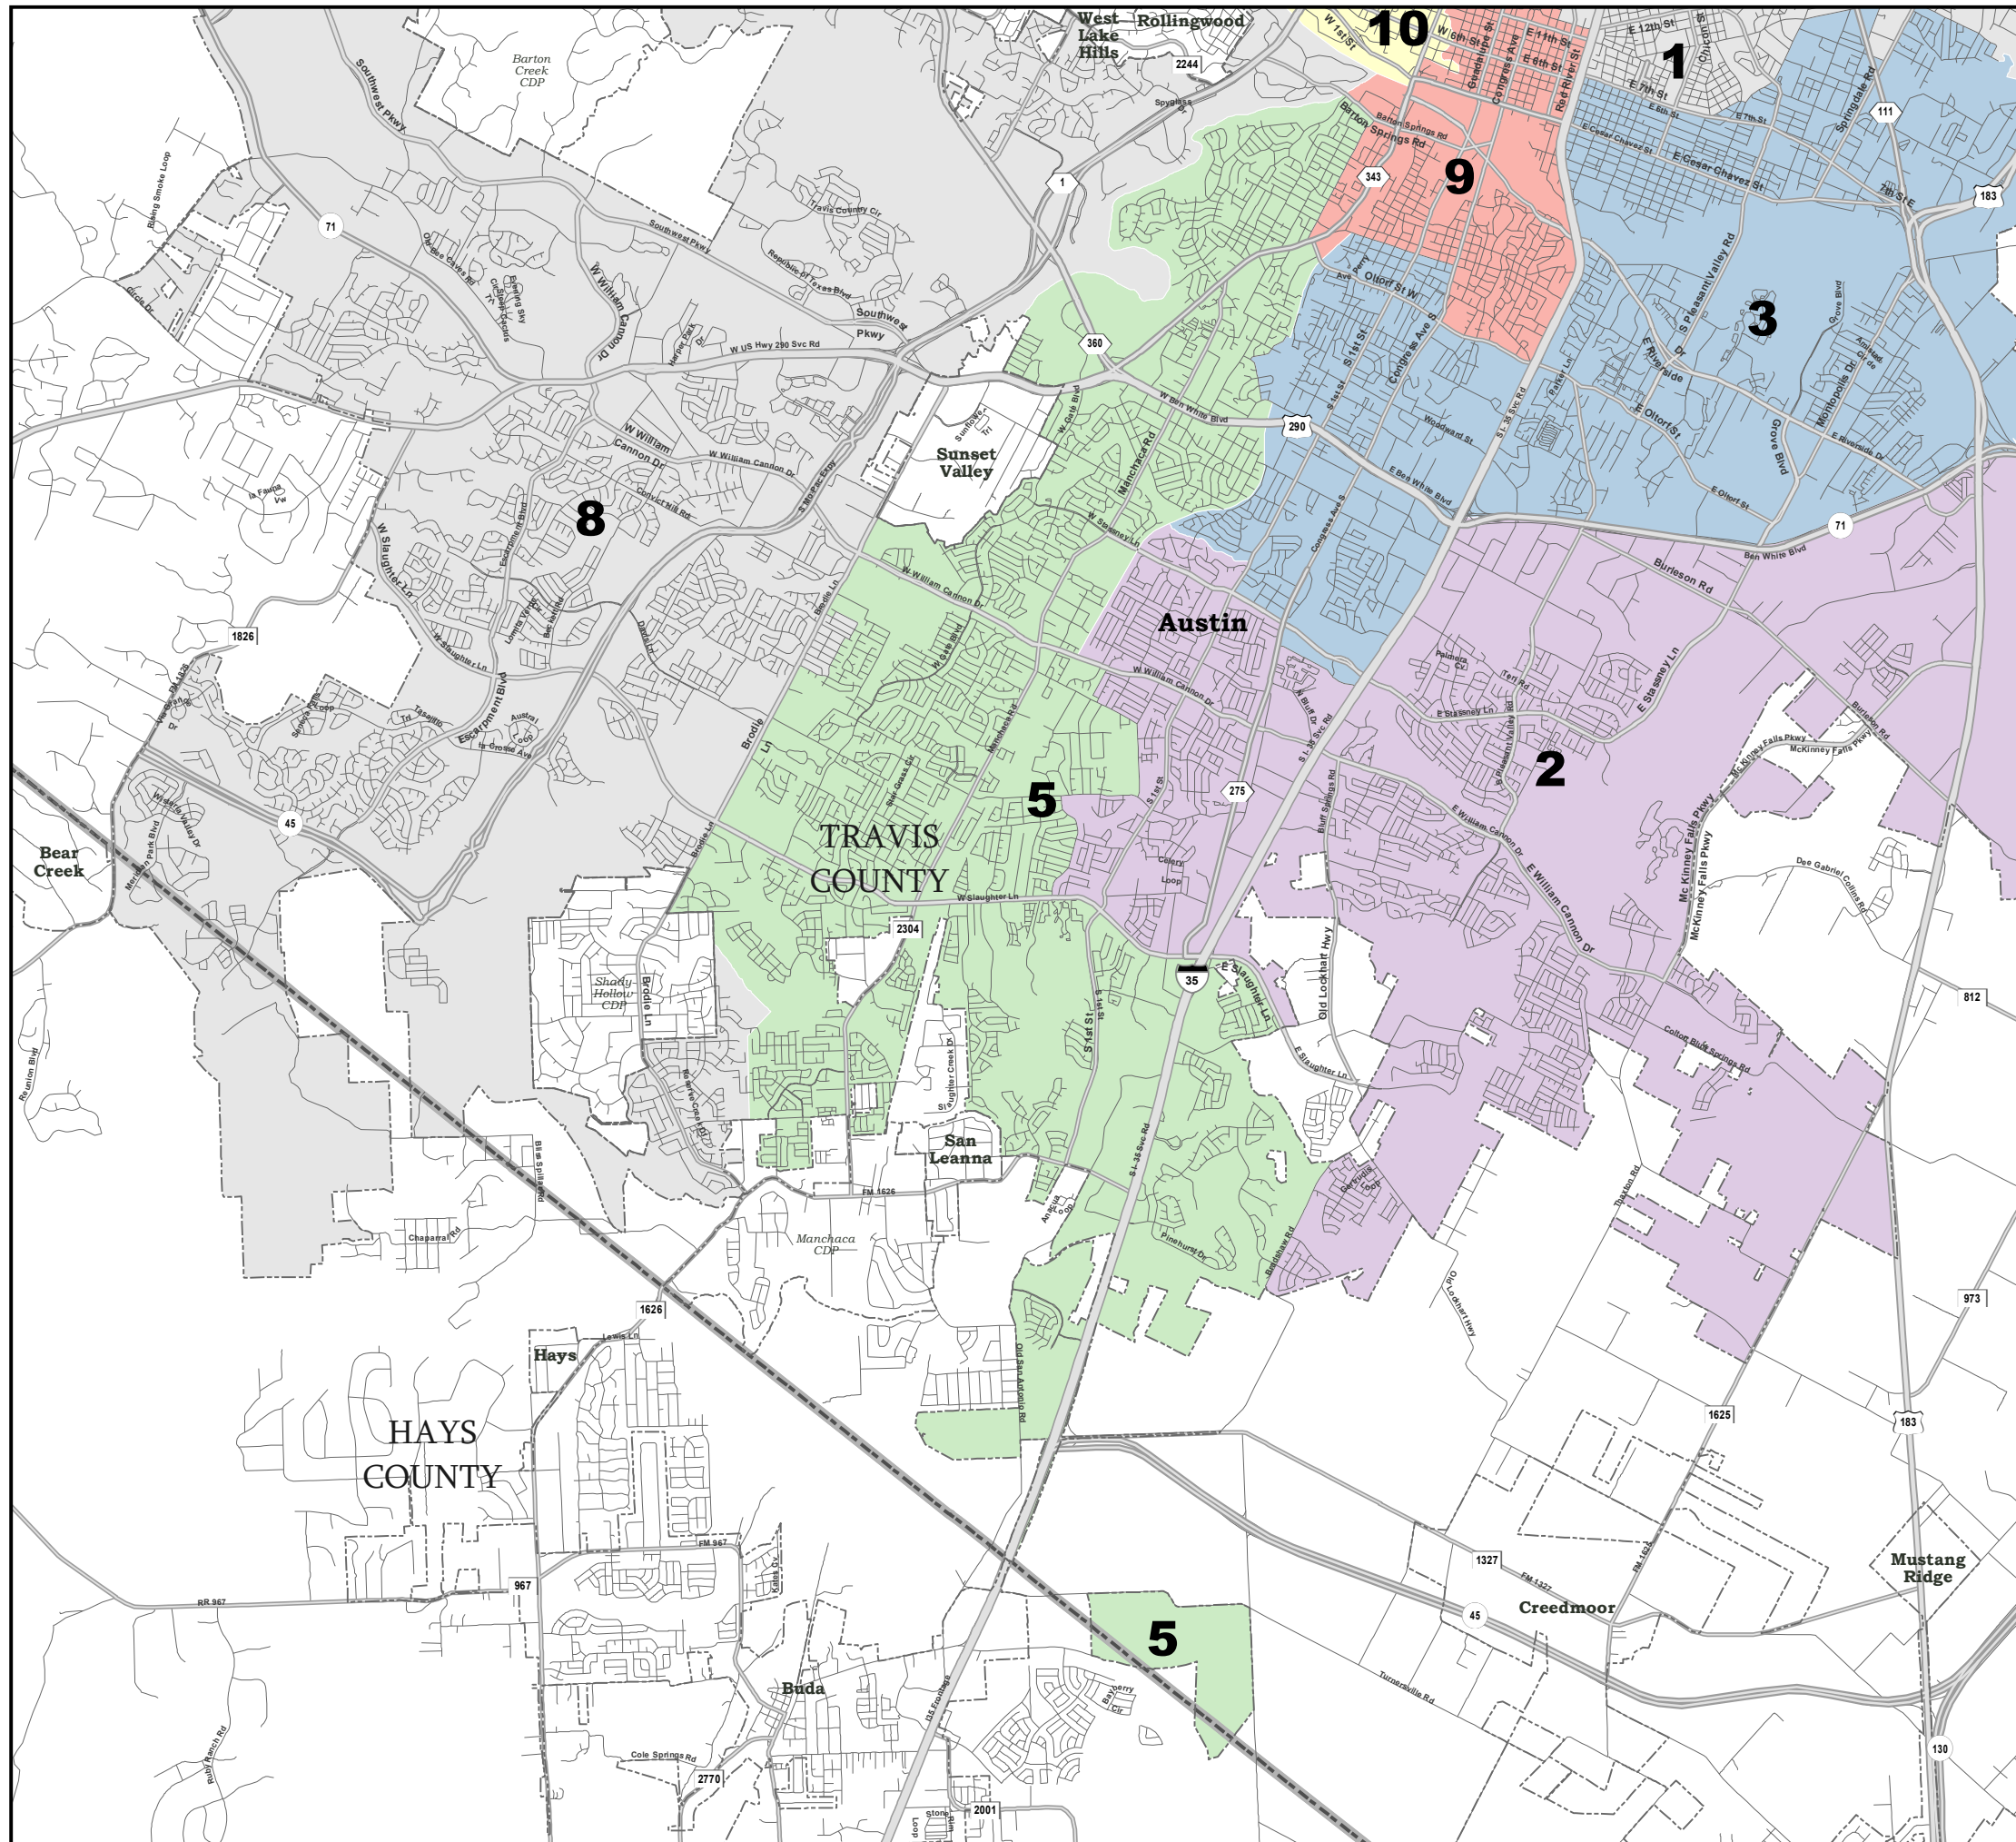

2021 ICRC Preliminary Map

District 1

- Cities
- Census Designated Places (CDPs)
- COUNTIES
-

2021 ICRC Preliminary Map

District 2

- Cities
- Census Designated Places (CDPs)
- COUNTIES
-

Map ID 5002
09/16/21 10:59:43

47688
2020 Census
XKORE2018 2021-09-16 10:48:42

2021 ICRC Preliminary Map

District 4

Austin

TRAVIS COUNTY

- Cities**
- Census Designated Places (CDPs)**
- COUNTIES**

Map ID 5002
09/16/21 10:59:43

47688
2020 Census
XKORE2018 2021-09-16 10:48:42

2021 ICRC Preliminary Map

District 5

- Cities
- Census Designated Places (CDPs)
- COUNTIES
- XKORE2018

Map ID 5002
09/16/21 10:59:43

47688
2020 Census
XKORE2018 2021-09-16 10:48:42

2021 ICRC Preliminary Map

District 6

- Cities**
- Census Designated Places (CDPs)*
- COUNTIES**
-

Map ID 5002
09/16/21 10:59:43

47688
2020 Census
XKORE2018 2021-09-16 10:48:42

2021 ICRC Preliminary Map

District 7

-  **Cities**
-  *Census Designated Places (CDPs)*
-  **COUNTIES**