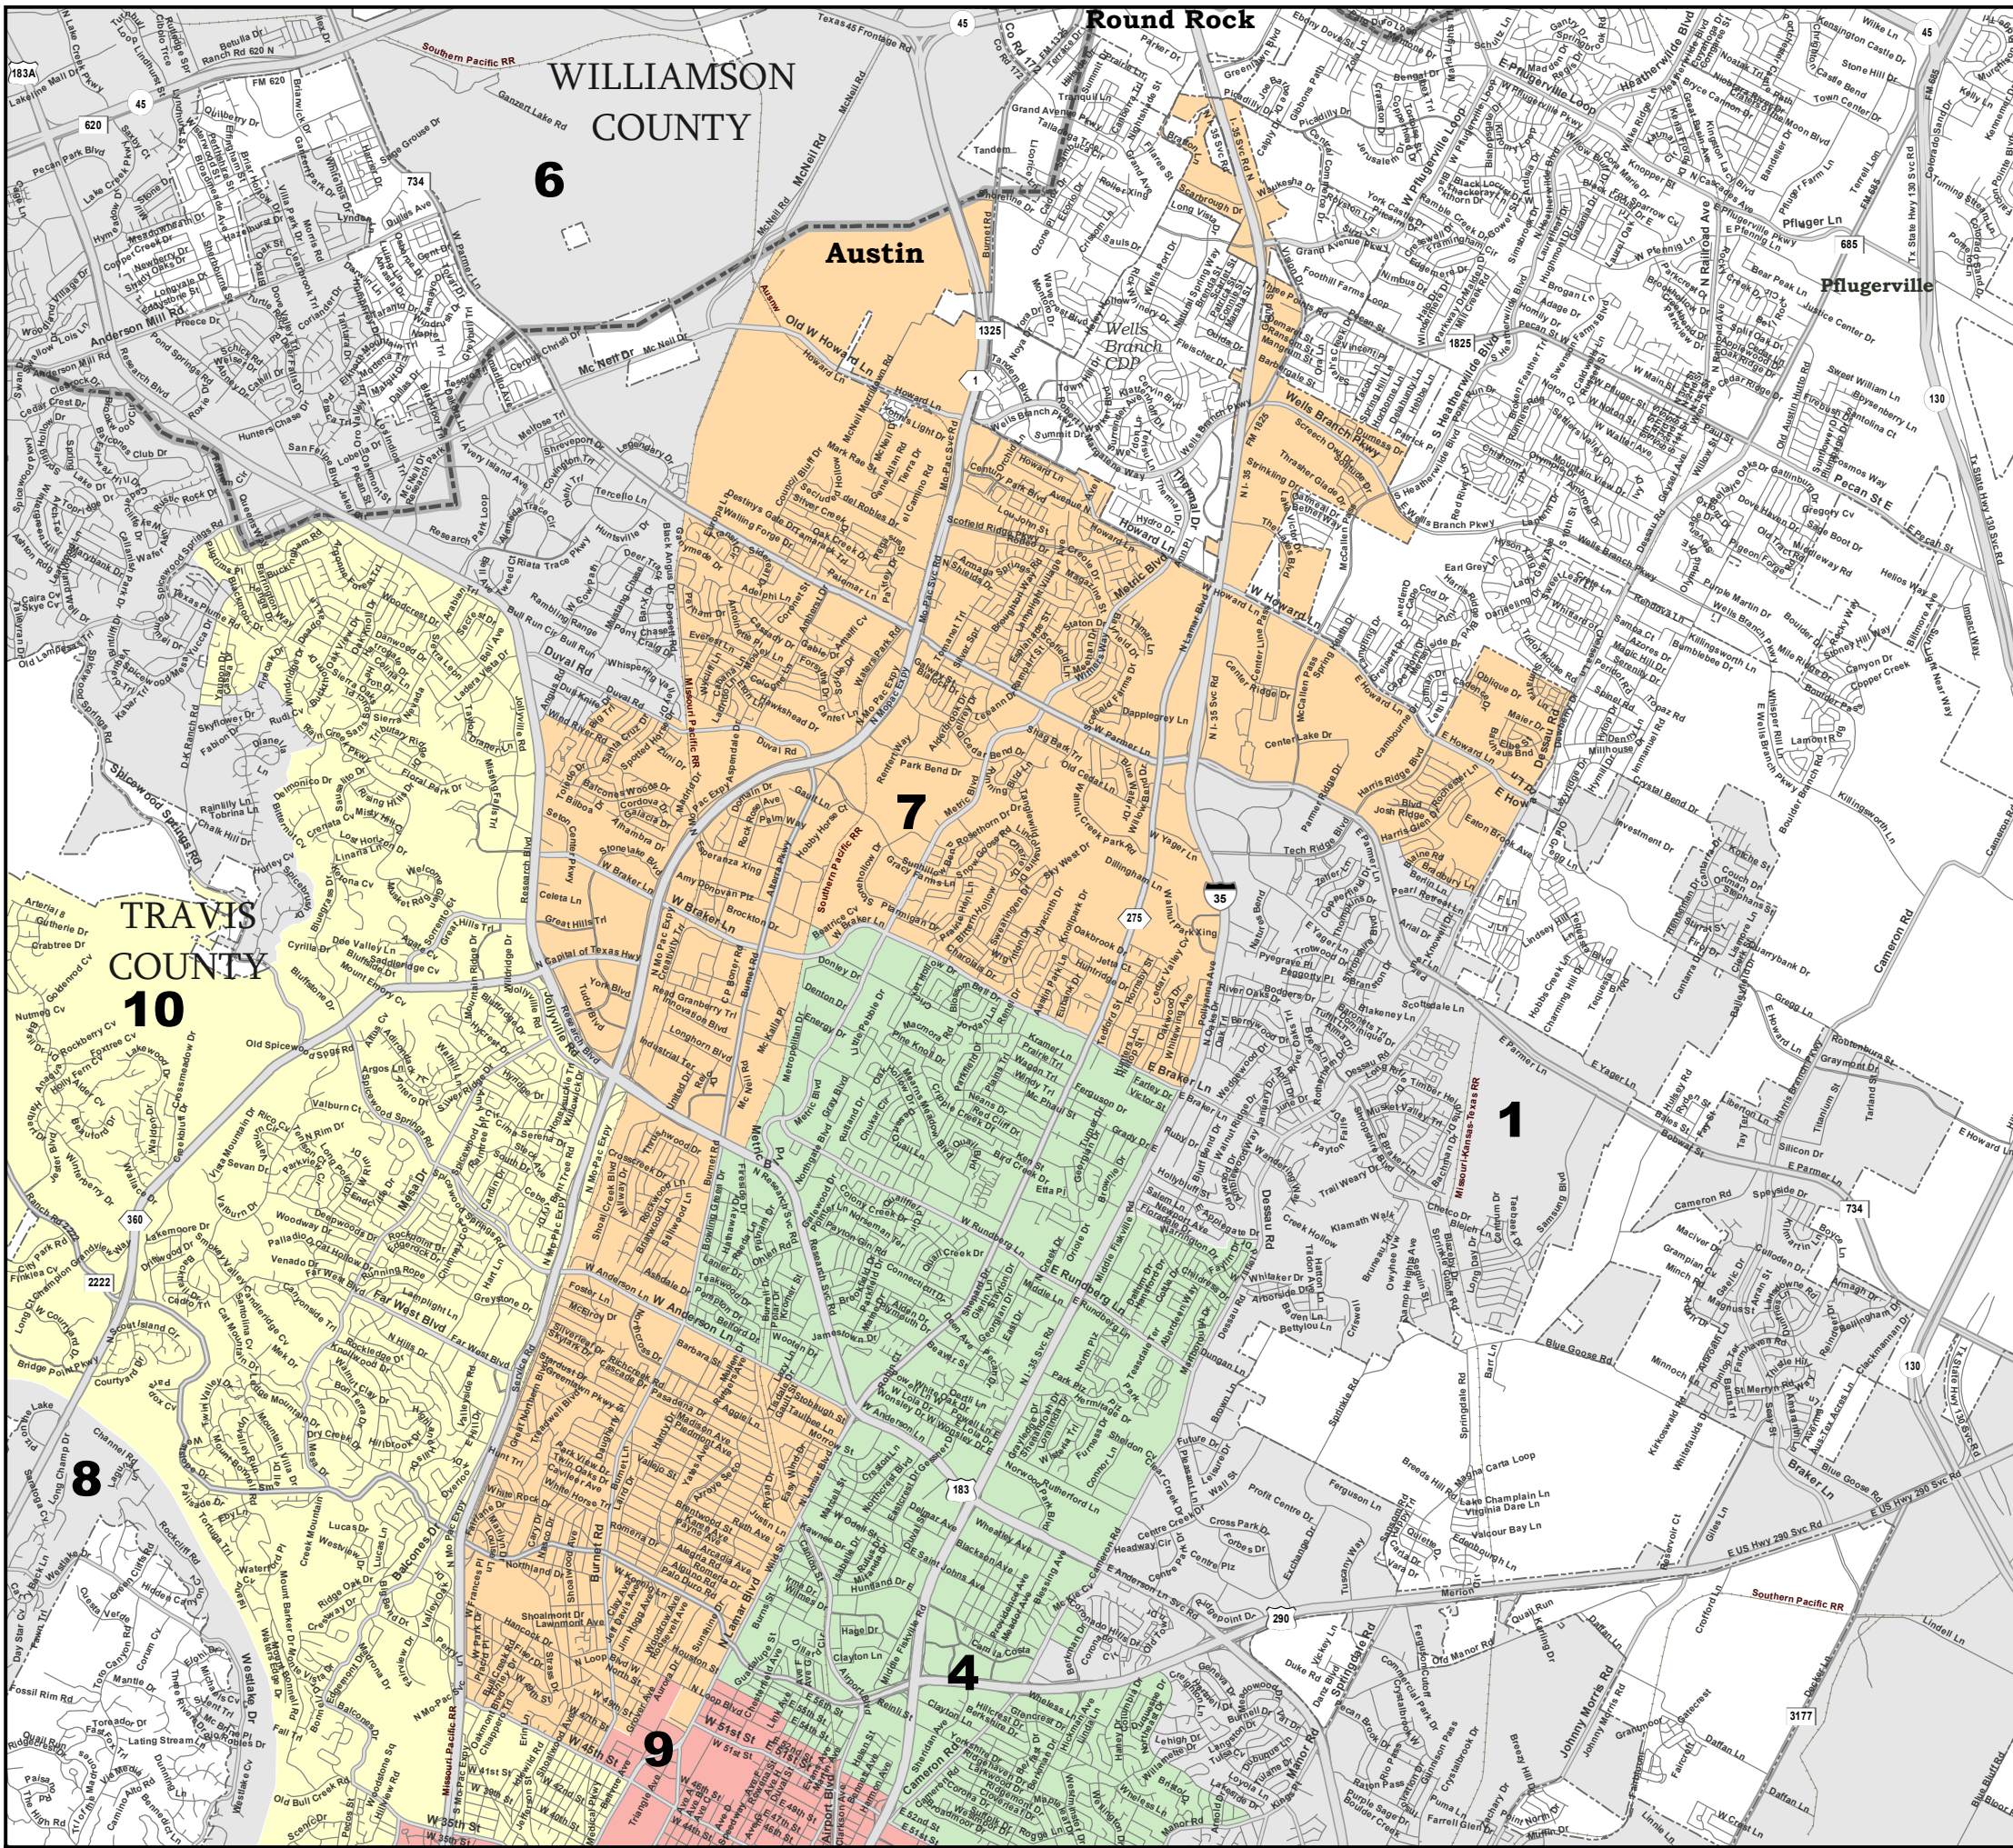

2021 ICRC Preliminary Map

District 5

- Cities
- Census Designated Places (CDPs)
- COUNTIES
- XKORE2018

Map ID 5002
09/16/21 10:59:43

47688
2020 Census
XKORE2018 2021-09-16 10:48:42

2021 ICRC Preliminary Map

District 6

- Cities**
- Census Designated Places (CDPs)*
- COUNTIES**
-

Map ID 5002
09/16/21 10:59:43

47688
2020 Census
XKORE2018 2021-09-16 10:48:42

2021 ICRC Preliminary Map

District 7

-  **Cities**
-  *Census Designated Places (CDPs)*
-  **COUNTIES**

Map ID 5002
09/16/21 10:59:43

47688
2020 Census
XKORE2018 2021-09-16 10:48:42

2021 ICRC Preliminary Map

District 8

- Cities
- Census Designated Places (CDPs)
- COUNTIES
-

Map ID 5002
09/16/21 10:59:43

47688
2020 Census
XKORE2018 2021-09-16 10:48:42

2021 ICRC Preliminary Map

District 9

- Cities**
- Census Designated Places (CDPs)*
- COUNTIES**
-

Map ID 5002
09/16/21 10:59:43

47688
2020 Census
XKORE2018 2021-09-16 10:48:42

2021 ICRC Preliminary Map

District 10