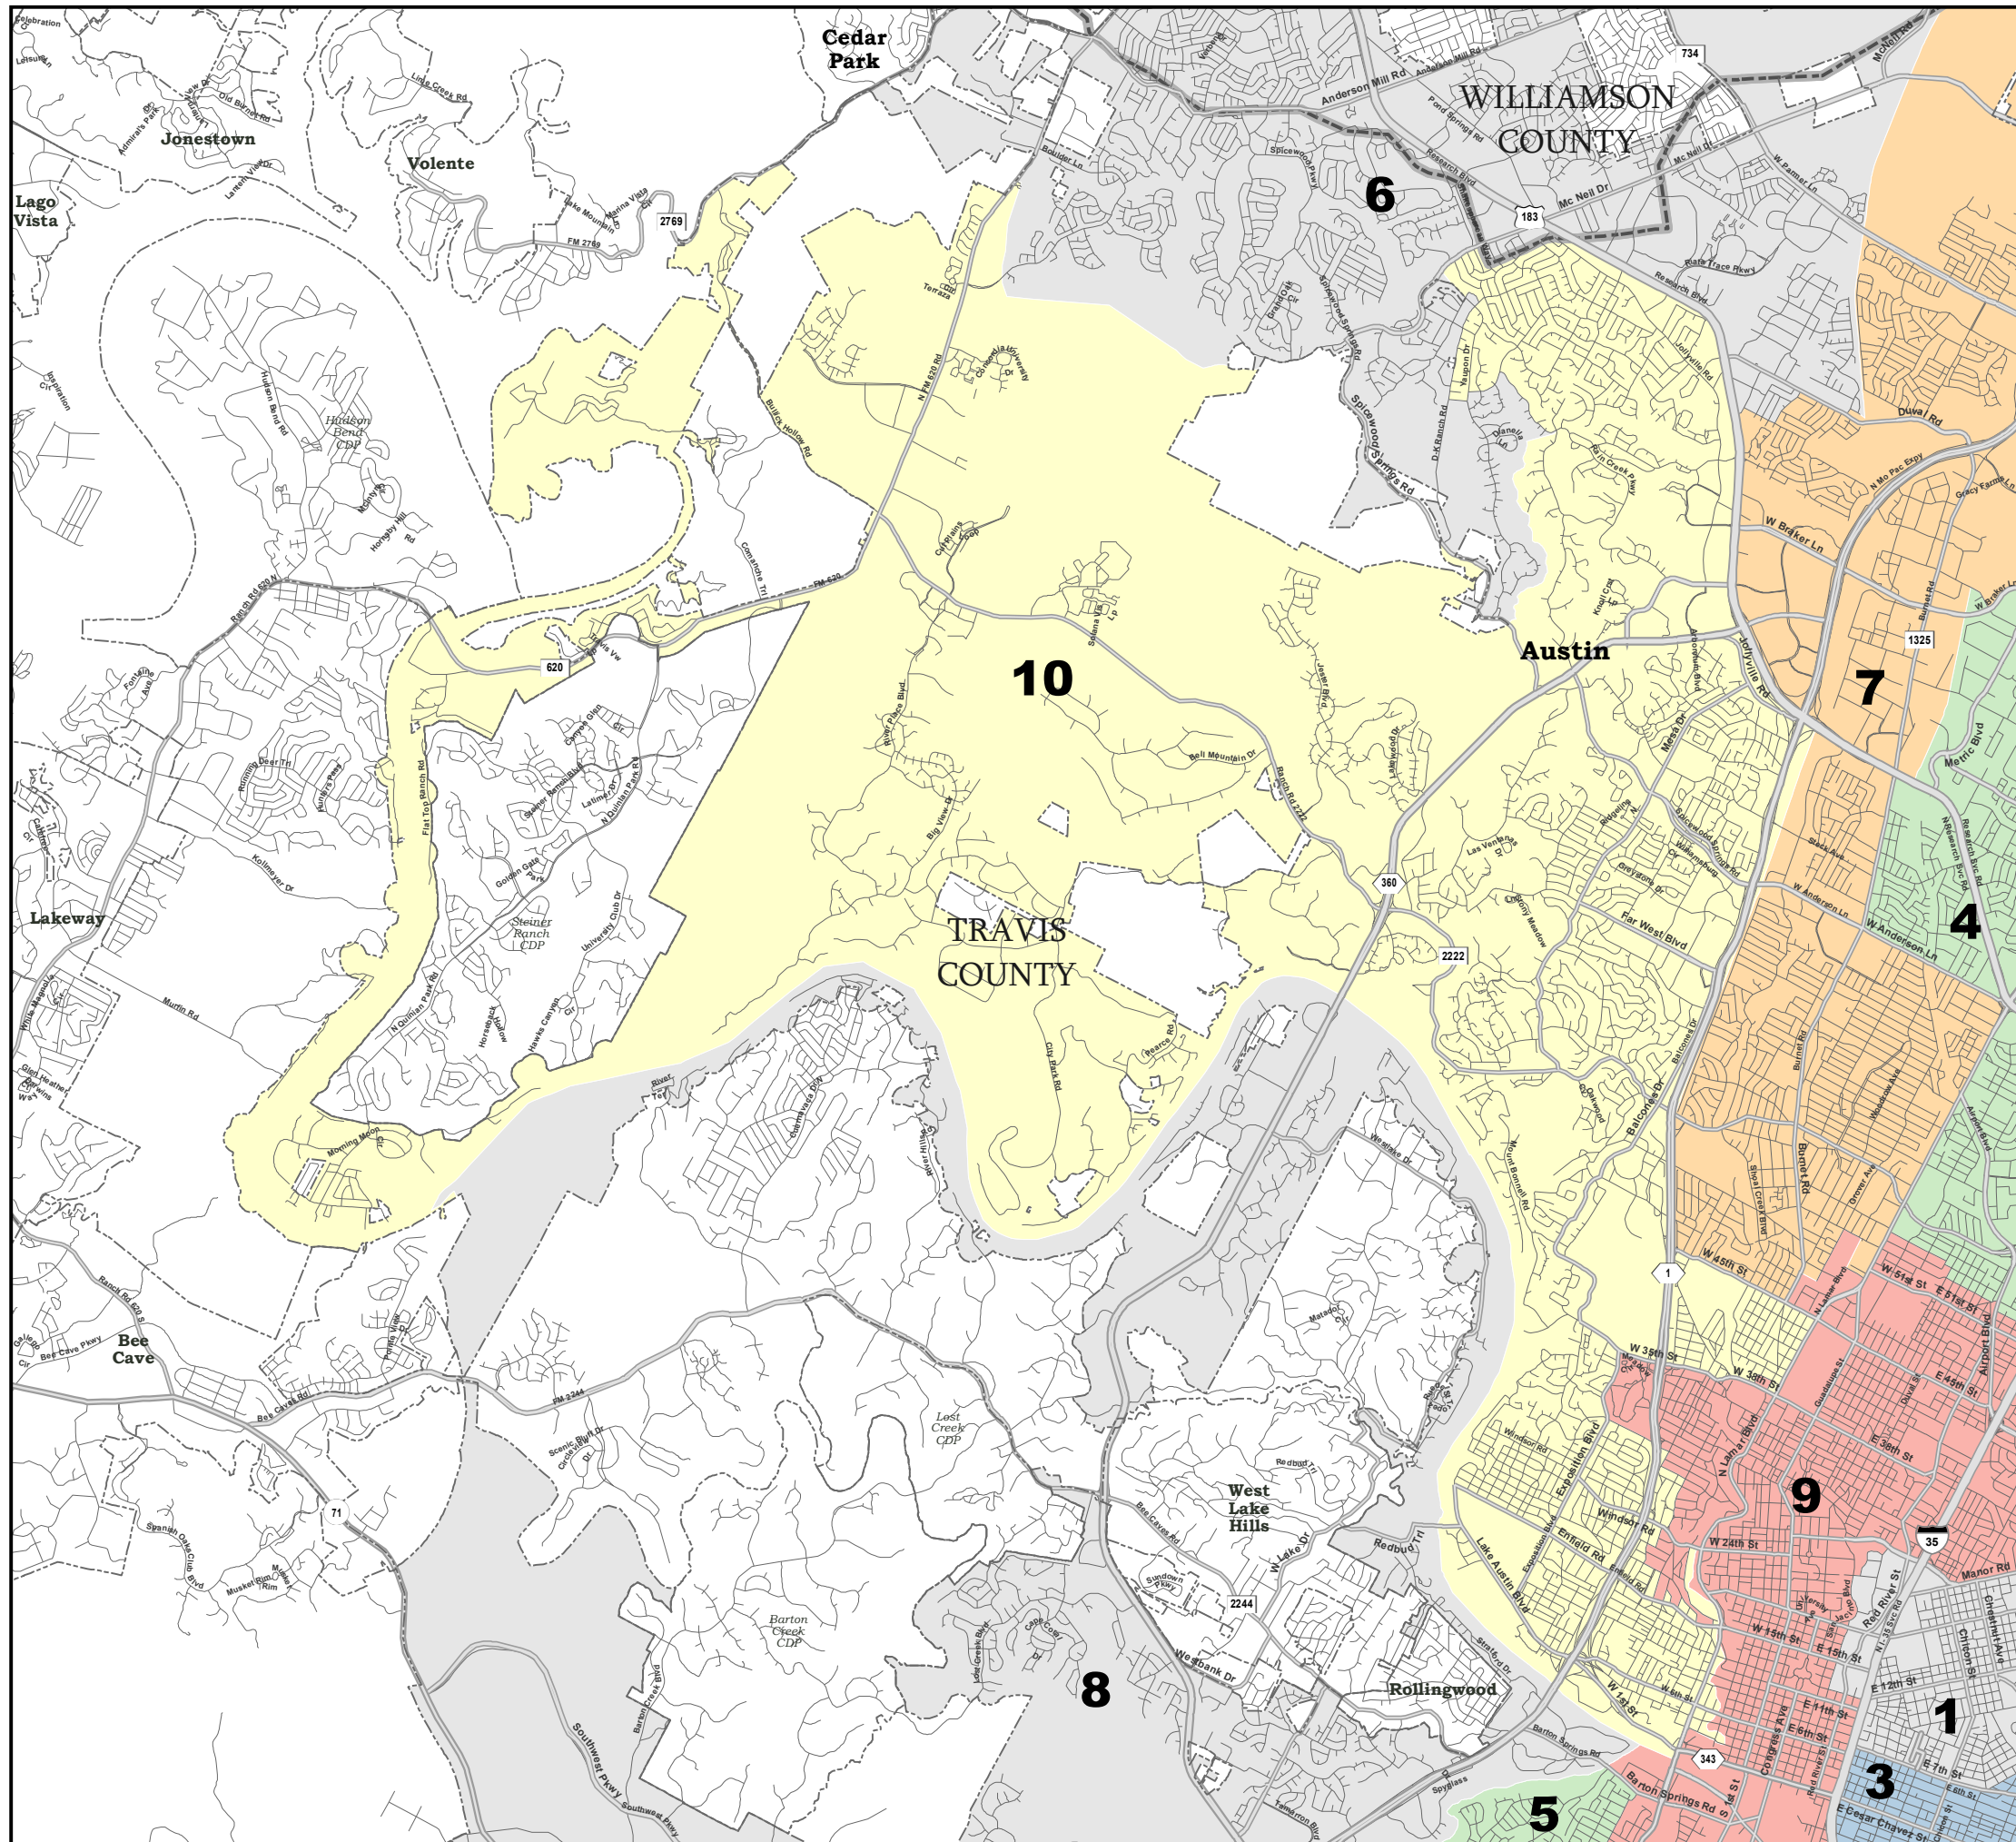

District 6

- Cities**
- Census Designated Places (CDPs)*
- COUNTIES**
-

Map ID 5002
09/16/21 10:59:43

47688
2020 Census
XKORE2018 2021-09-16 10:48:42

2021 ICRC Preliminary Map

District 7

-  **Cities**
-  *Census Designated Places (CDPs)*
-  **COUNTIES**

Map ID 5002
09/16/21 10:59:43

47688
2020 Census
XKORE2018 2021-09-16 10:48:42

2021 ICRC Preliminary Map

District 8

- Cities
- Census Designated Places (CDPs)
- COUNTIES
-

Map ID 5002
09/16/21 10:59:43

47688
2020 Census
XKORE2018 2021-09-16 10:48:42

2021 ICRC Preliminary Map

District 9

- Cities**
- Census Designated Places (CDPs)*
- COUNTIES**
-

Map ID 5002
09/16/21 10:59:43

47688
2020 Census
XKORE2018 2021-09-16 10:48:42

2021 ICRC Preliminary Map

District 10

- Cities
- Census Designated Places (CDPs)
- COUNTIES
-