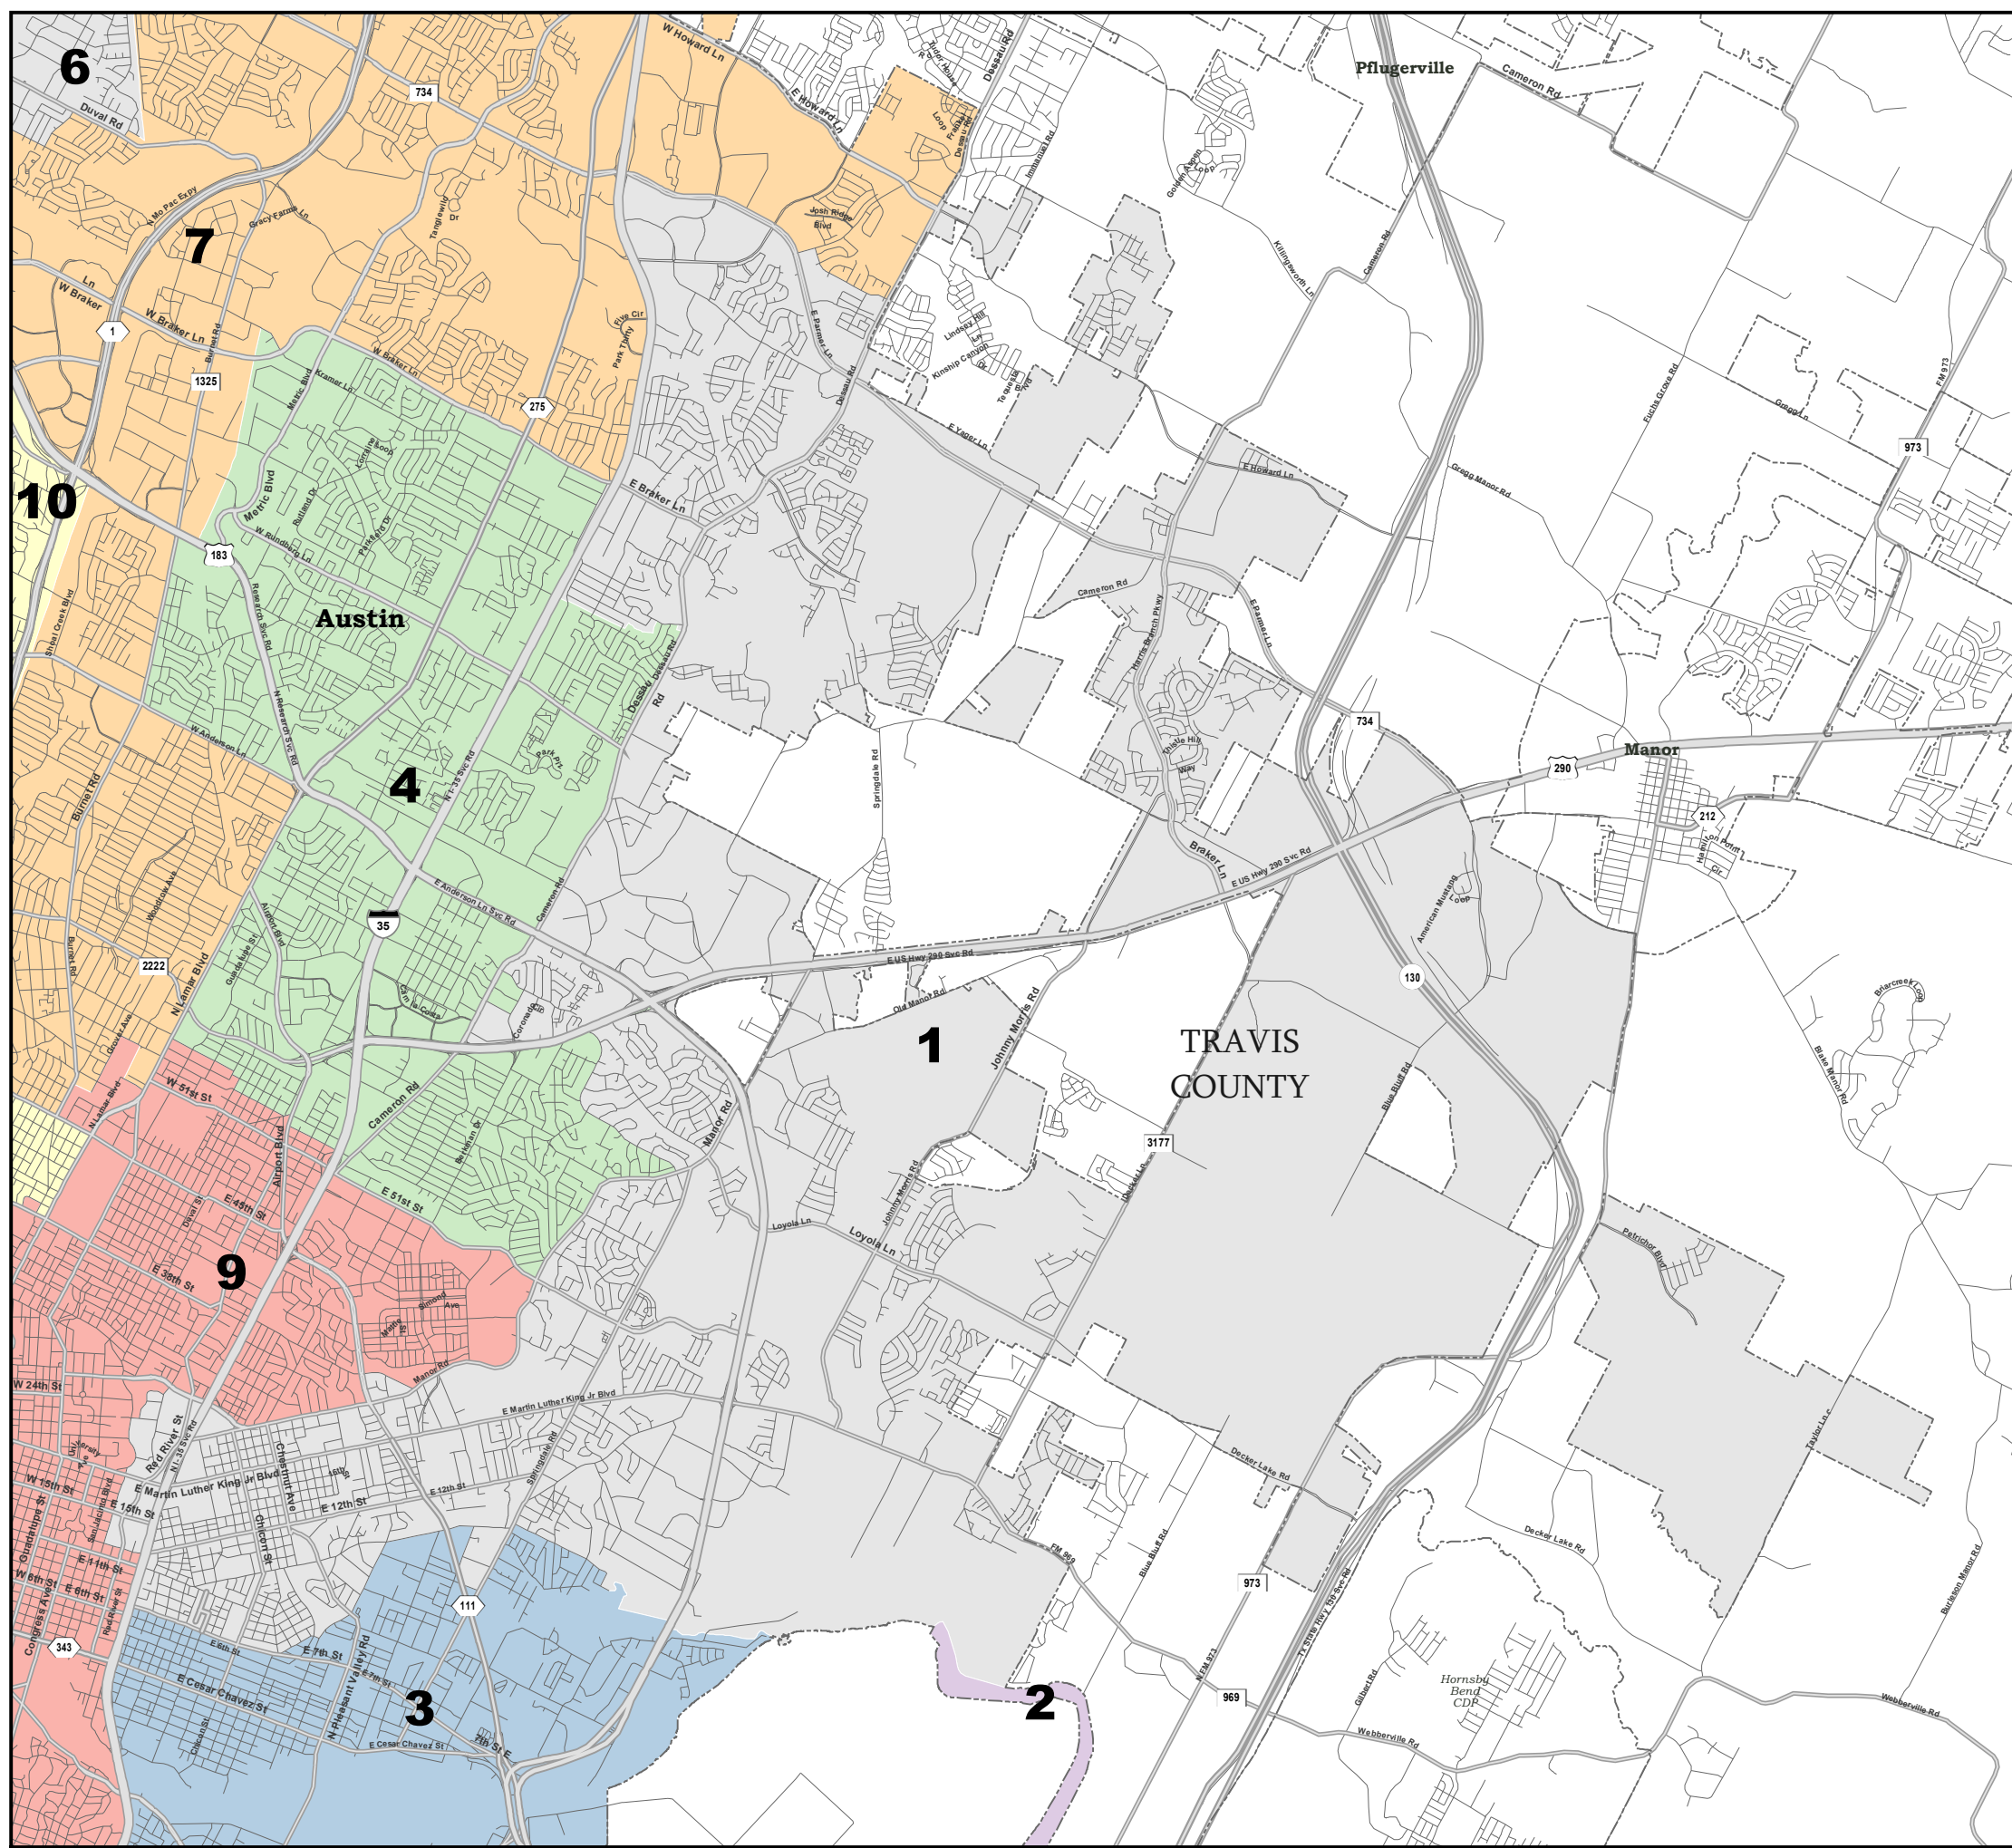

2021 ICRC Preliminary Map

District 1

- Cities
- Census Designated Places (CDPs)
- COUNTIES
-

2021 ICRC Preliminary Map

District 2

- Cities
- Census Designated Places (CDPs)
- COUNTIES
-

Map ID 5002
09/16/21 10:59:43

47688
2020 Census
XKORE2018 2021-09-16 10:48:42

HAYS
Buda
COUNTY

Cedar
Creek
CDP

2021 ICRC Preliminary Map

District 3

- Cities**
- Census Designated Places (CDPs)*
- COUNTIES**
-

TRAVIS COUNTY

Map ID 5002
09/16/21 10:59:43

47688
2020 Census
XKORE2018 2021-09-16 10:48:42

2021 ICRC Preliminary Map

District 4

Austin

TRAVIS COUNTY

- Cities**
- Census Designated Places (CDPs)**
- COUNTIES**

Map ID 5002
09/16/21 10:59:43

47688
2020 Census
XKORE2018 2021-09-16 10:48:42

2021 ICRC Preliminary Map

District 5

- Cities
- Census Designated Places (CDPs)
- COUNTIES
- XKORE2018

Map ID 5002
09/16/21 10:59:43

47688
2020 Census
XKORE2018 2021-09-16 10:48:42

2021 ICRC Preliminary Map