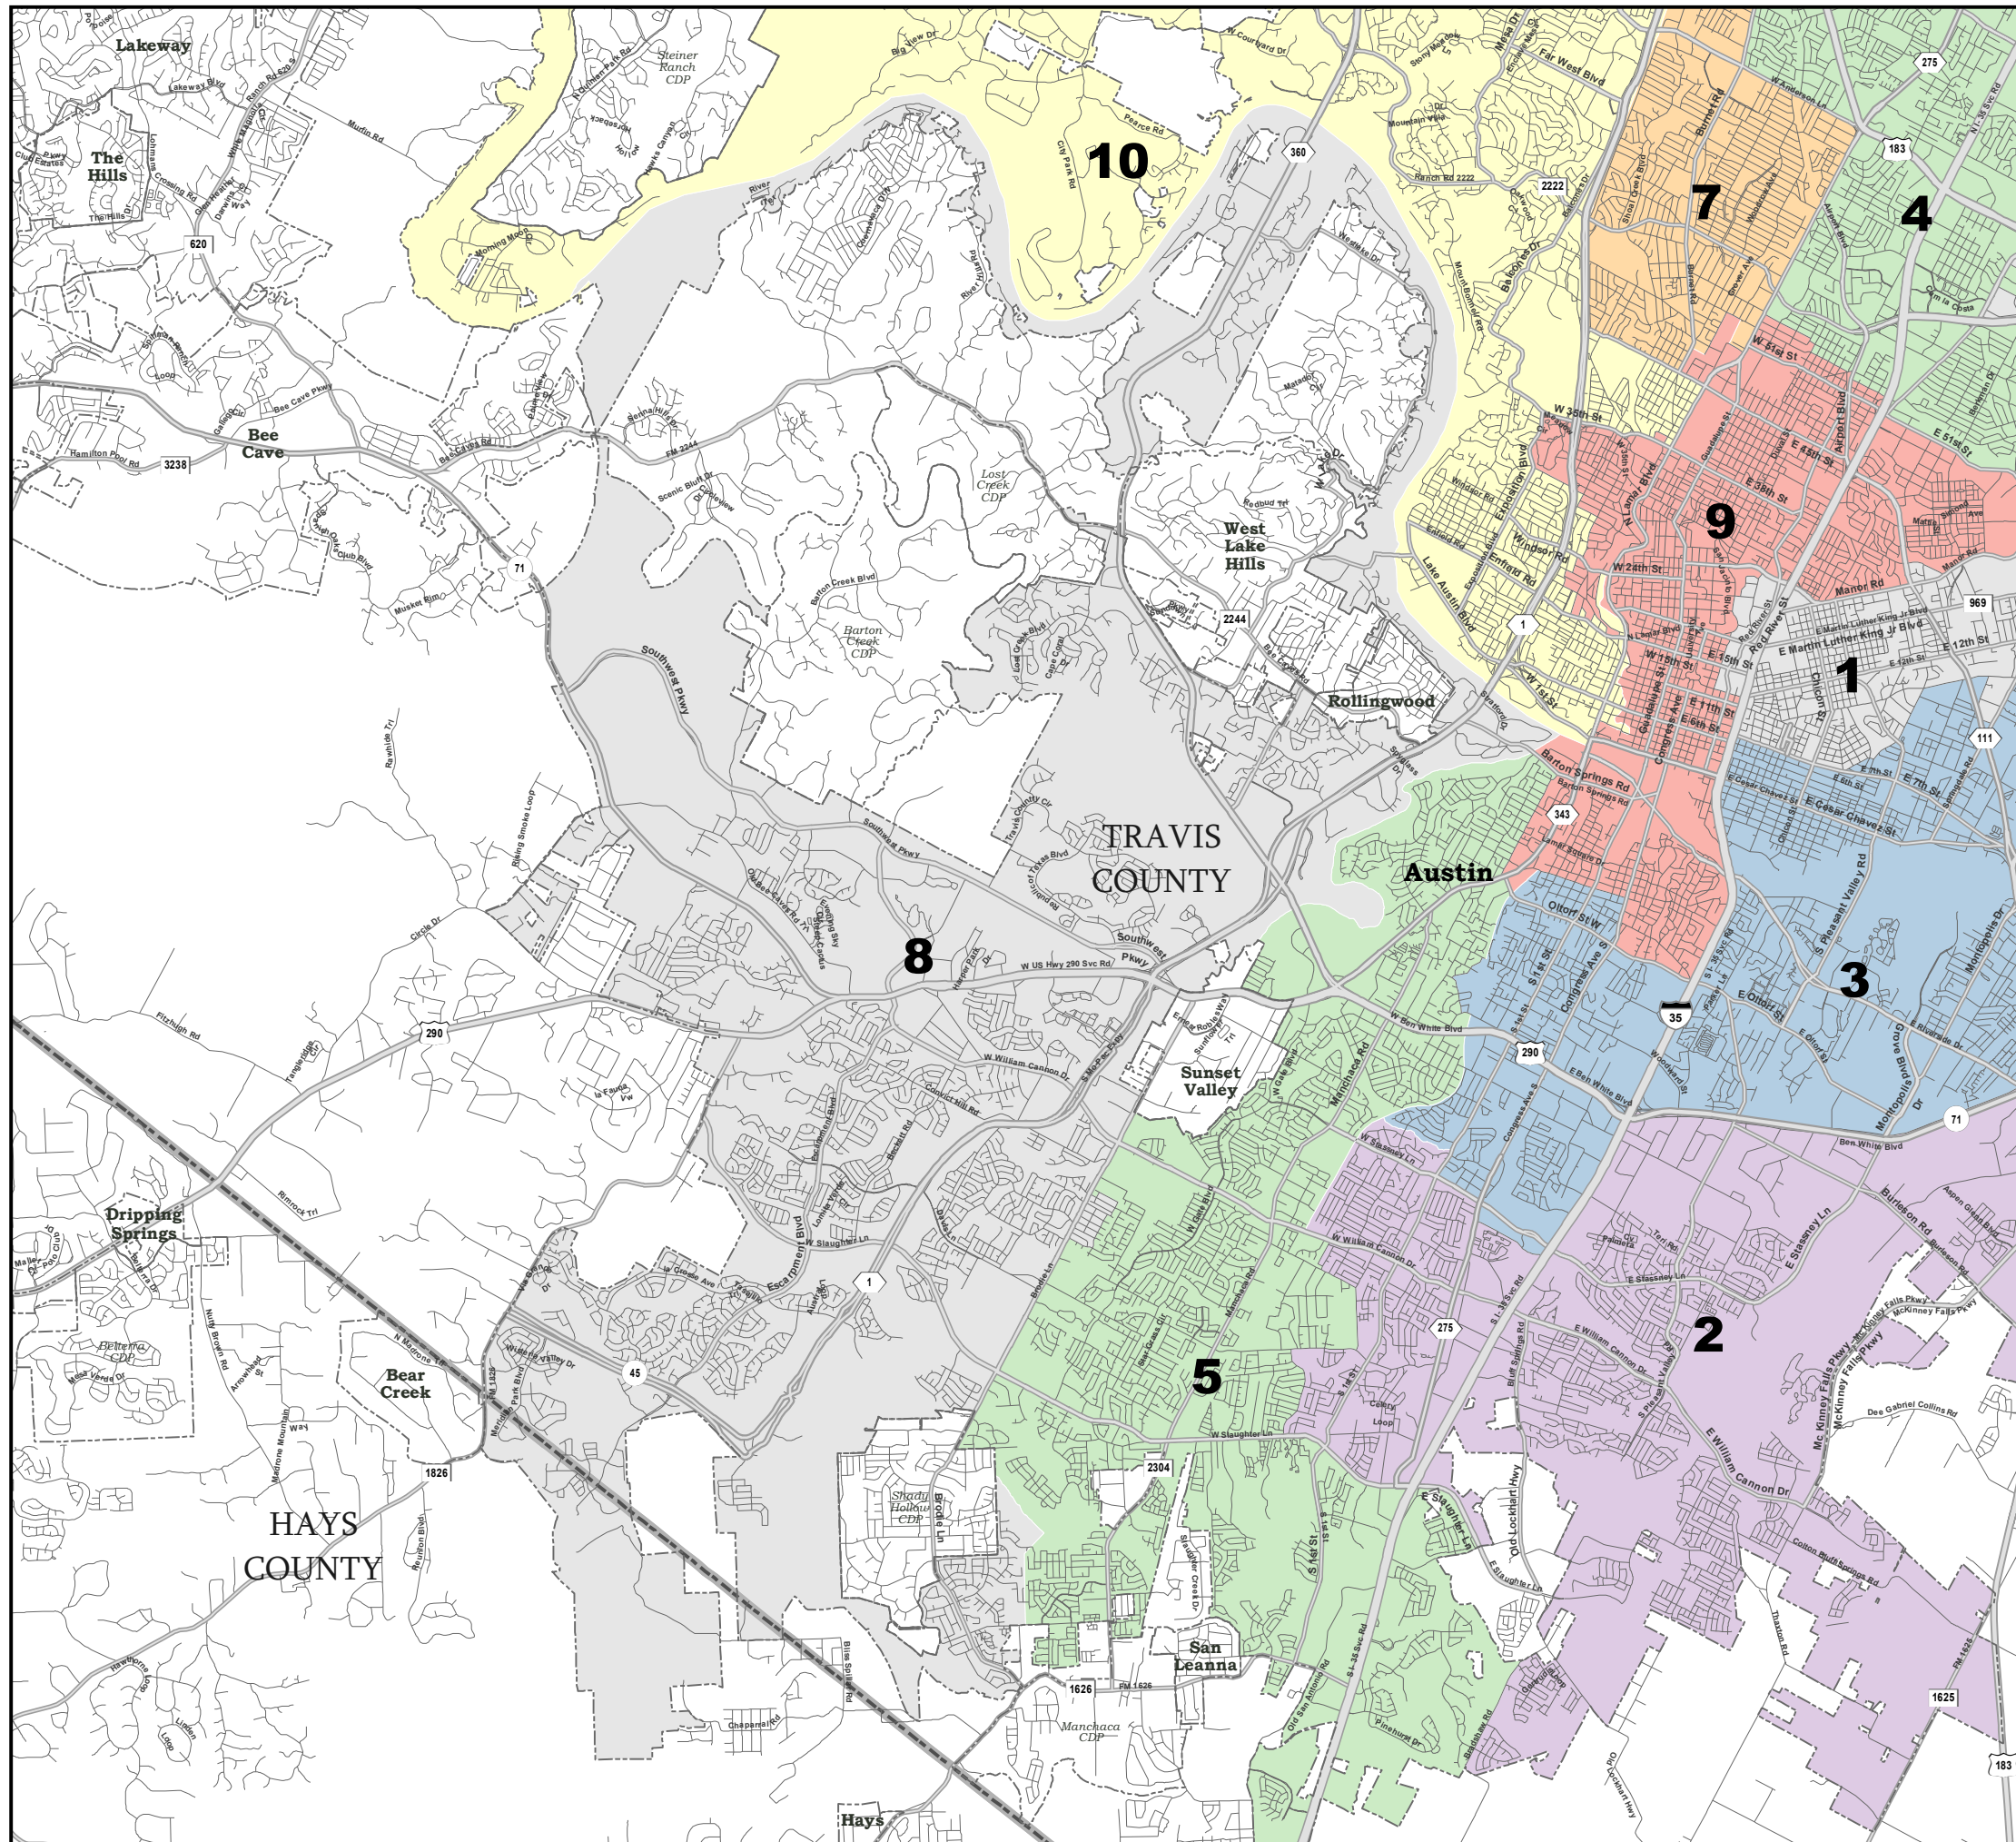

2021 ICRC Preliminary Map

District 5

- Cities
- Census Designated Places (CDPs)
- COUNTIES
- XKORE2018

Map ID 5002
09/16/21 10:59:43

47688
2020 Census
XKORE2018 2021-09-16 10:48:42

2021 ICRC Preliminary Map

District 6

- Cities**
- Census Designated Places (CDPs)*
- COUNTIES**
-

Map ID 5002
09/16/21 10:59:43

47688
2020 Census
XKORE2018 2021-09-16 10:48:42

2021 ICRC Preliminary Map

District 7

-  **Cities**
-  *Census Designated Places (CDPs)*
-  **COUNTIES**

Map ID 5002
09/16/21 10:59:43

47688
2020 Census
XKORE2018 2021-09-16 10:48:42

2021 ICRC Preliminary Map

District 8

- Cities
- Census Designated Places (CDPs)
- COUNTIES
-

Map ID 5002
09/16/21 10:59:43

47688
2020 Census
XKORE2018 2021-09-16 10:48:42

2021 ICRC Preliminary Map

District 9

- Cities**
- Census Designated Places (CDPs)*
- COUNTIES**
-

Map ID 5002
09/16/21 10:59:43

47688
2020 Census
XKORE2018 2021-09-16 10:48:42

2021 ICRC Preliminary Map

District 10