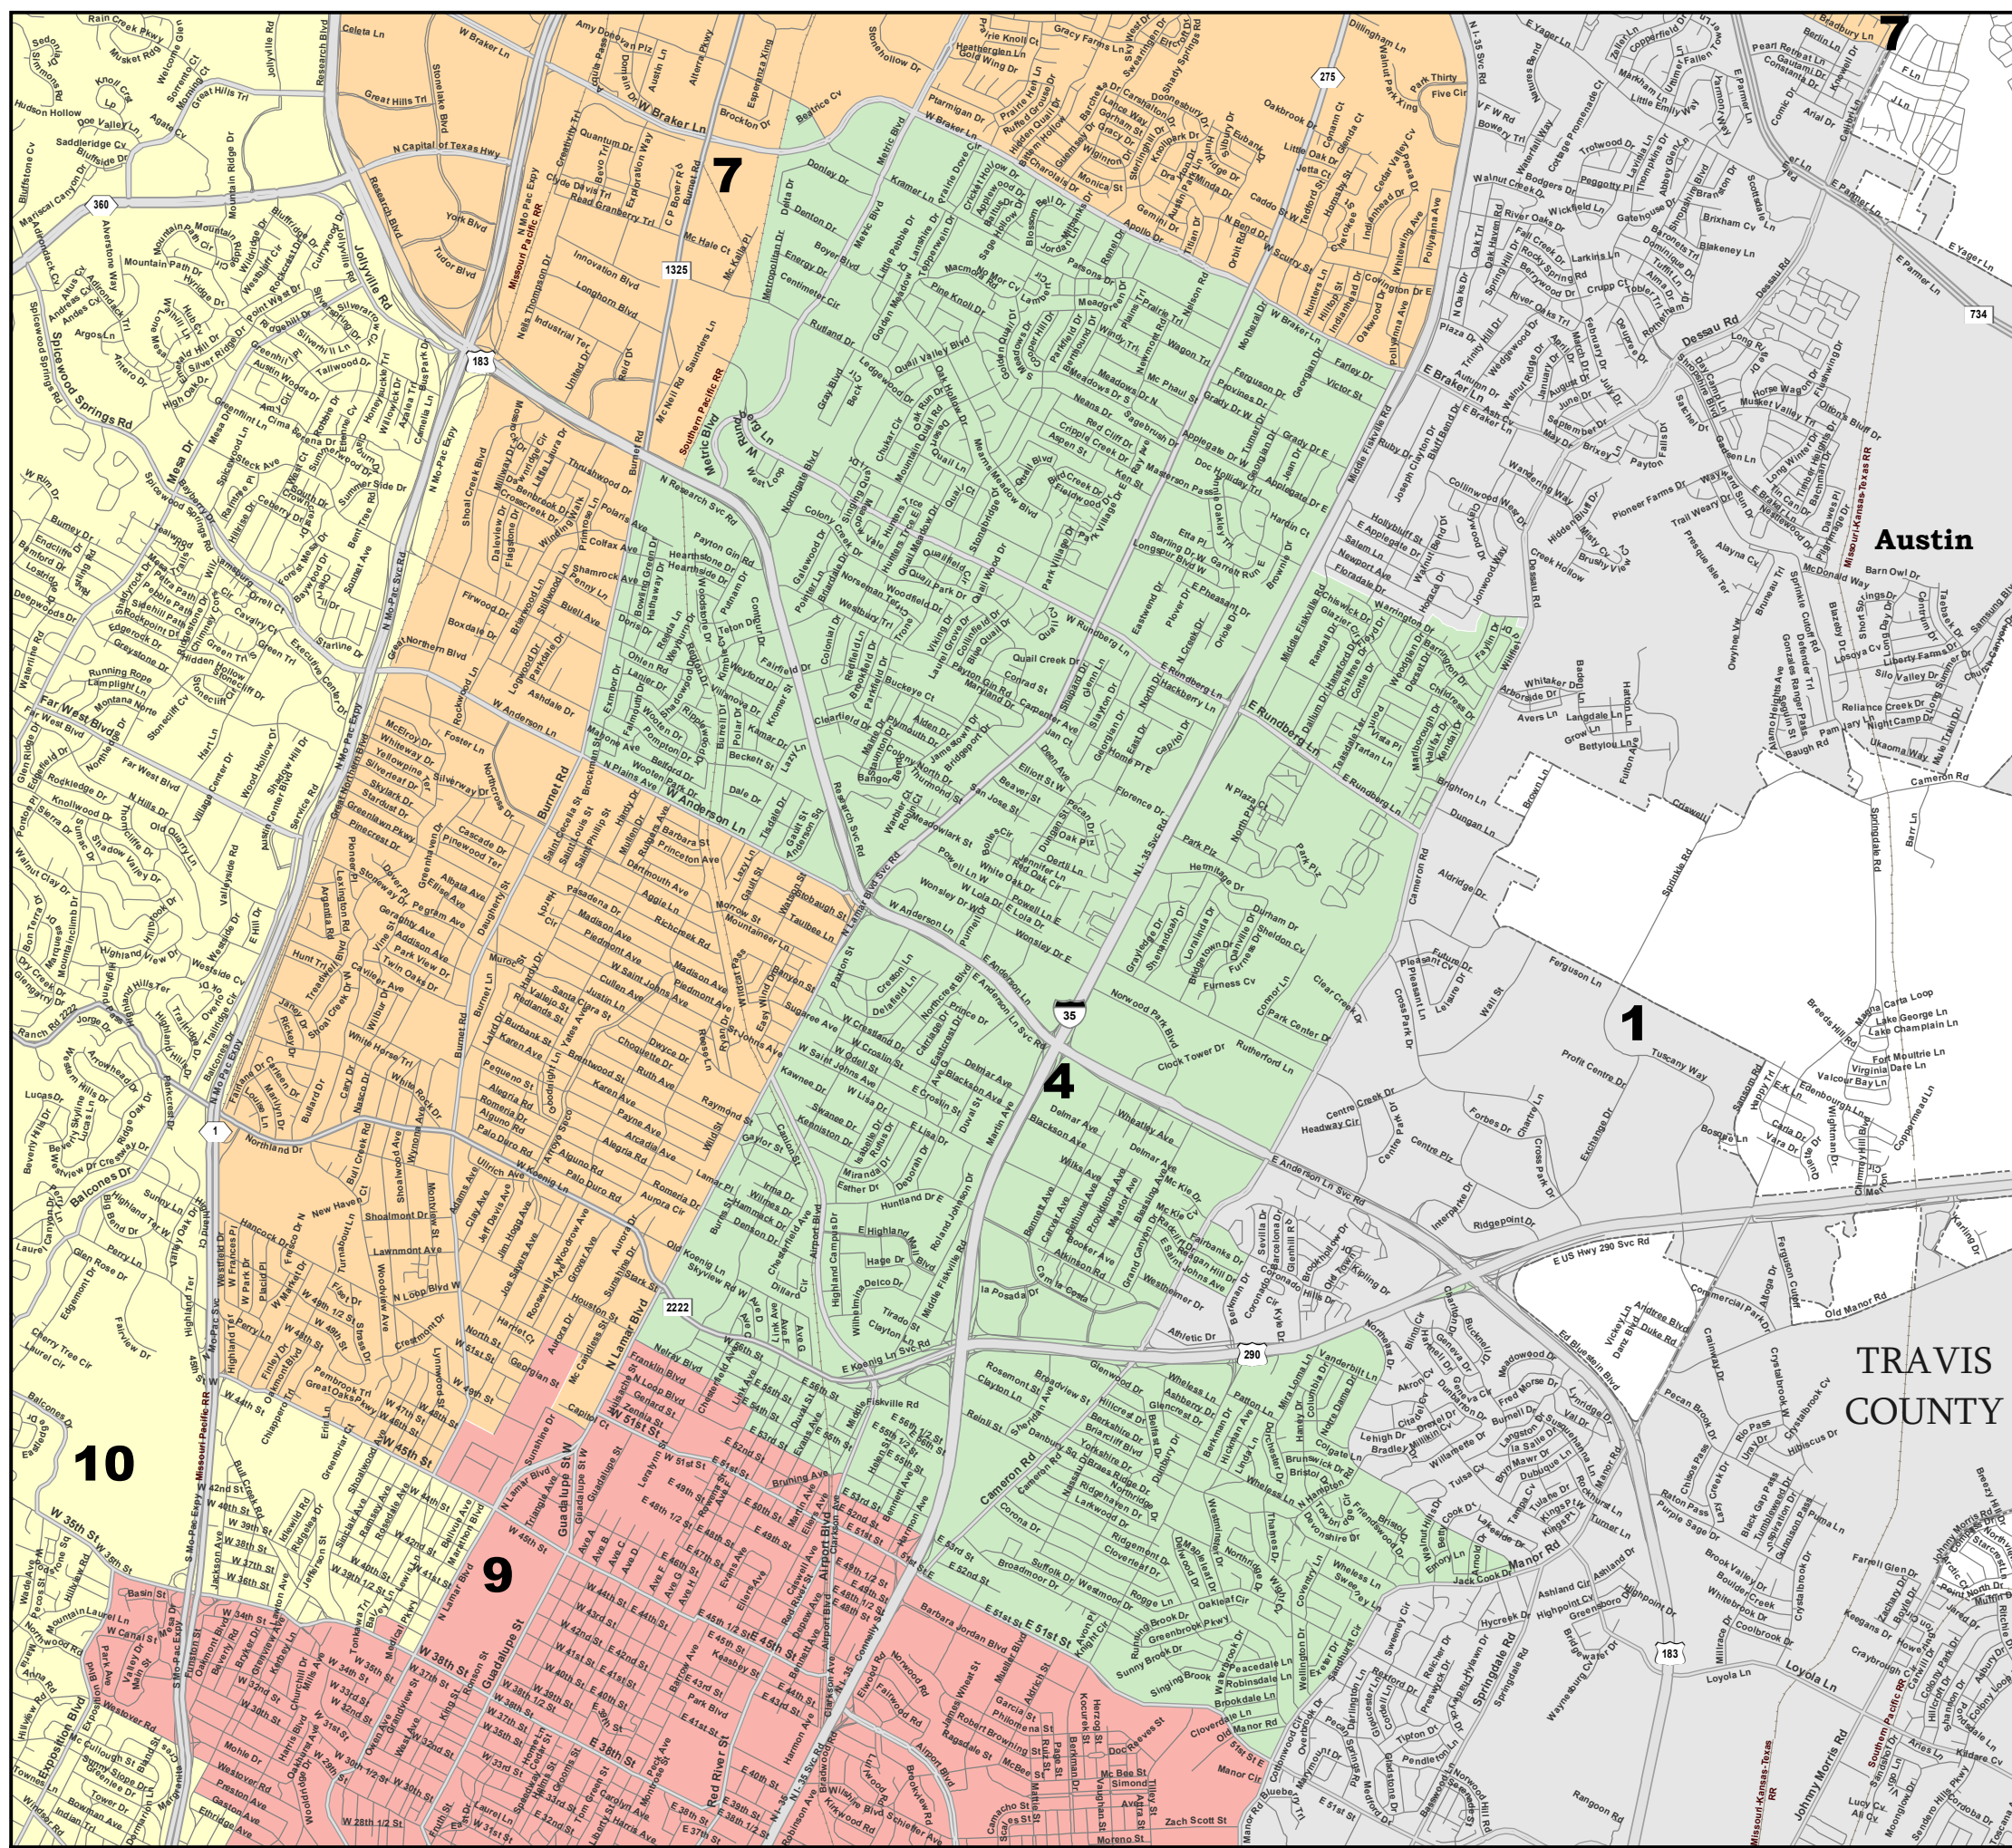

2021 ICRC Preliminary Map

District 1

- Cities
- Census Designated Places (CDPs)
- COUNTIES
-

2021 ICRC Preliminary Map

District 2

- Cities
- Census Designated Places (CDPs)
- COUNTIES
-

Map ID 5002
09/16/21 10:59:43

47688
2020 Census
XKORE2018 2021-09-16 10:48:42

HAYS
Buda
COUNTY

Cedar
Creek
CDP

2021 ICRC Preliminary Map

District 3

- Cities**
- Census Designated Places (CDPs)*
- COUNTIES**
-

TRAVIS COUNTY

Map ID 5002
09/16/21 10:59:43

47688
2020 Census
XKORE2018 2021-09-16 10:48:42

2021 ICRC Preliminary Map

District 4

Austin

TRAVIS COUNTY

- Cities**
- Census Designated Places (CDPs)**
- COUNTIES**

Map ID 5002
09/16/21 10:59:43

47688
2020 Census
XKORE2018 2021-09-16 10:48:42

2021 ICRC Preliminary Map

District 5

- Cities
- Census Designated Places (CDPs)
- COUNTIES
- XKORE2018

Map ID 5002
09/16/21 10:59:43

47688
2020 Census
XKORE2018 2021-09-16 10:48:42

2021 ICRC Preliminary Map