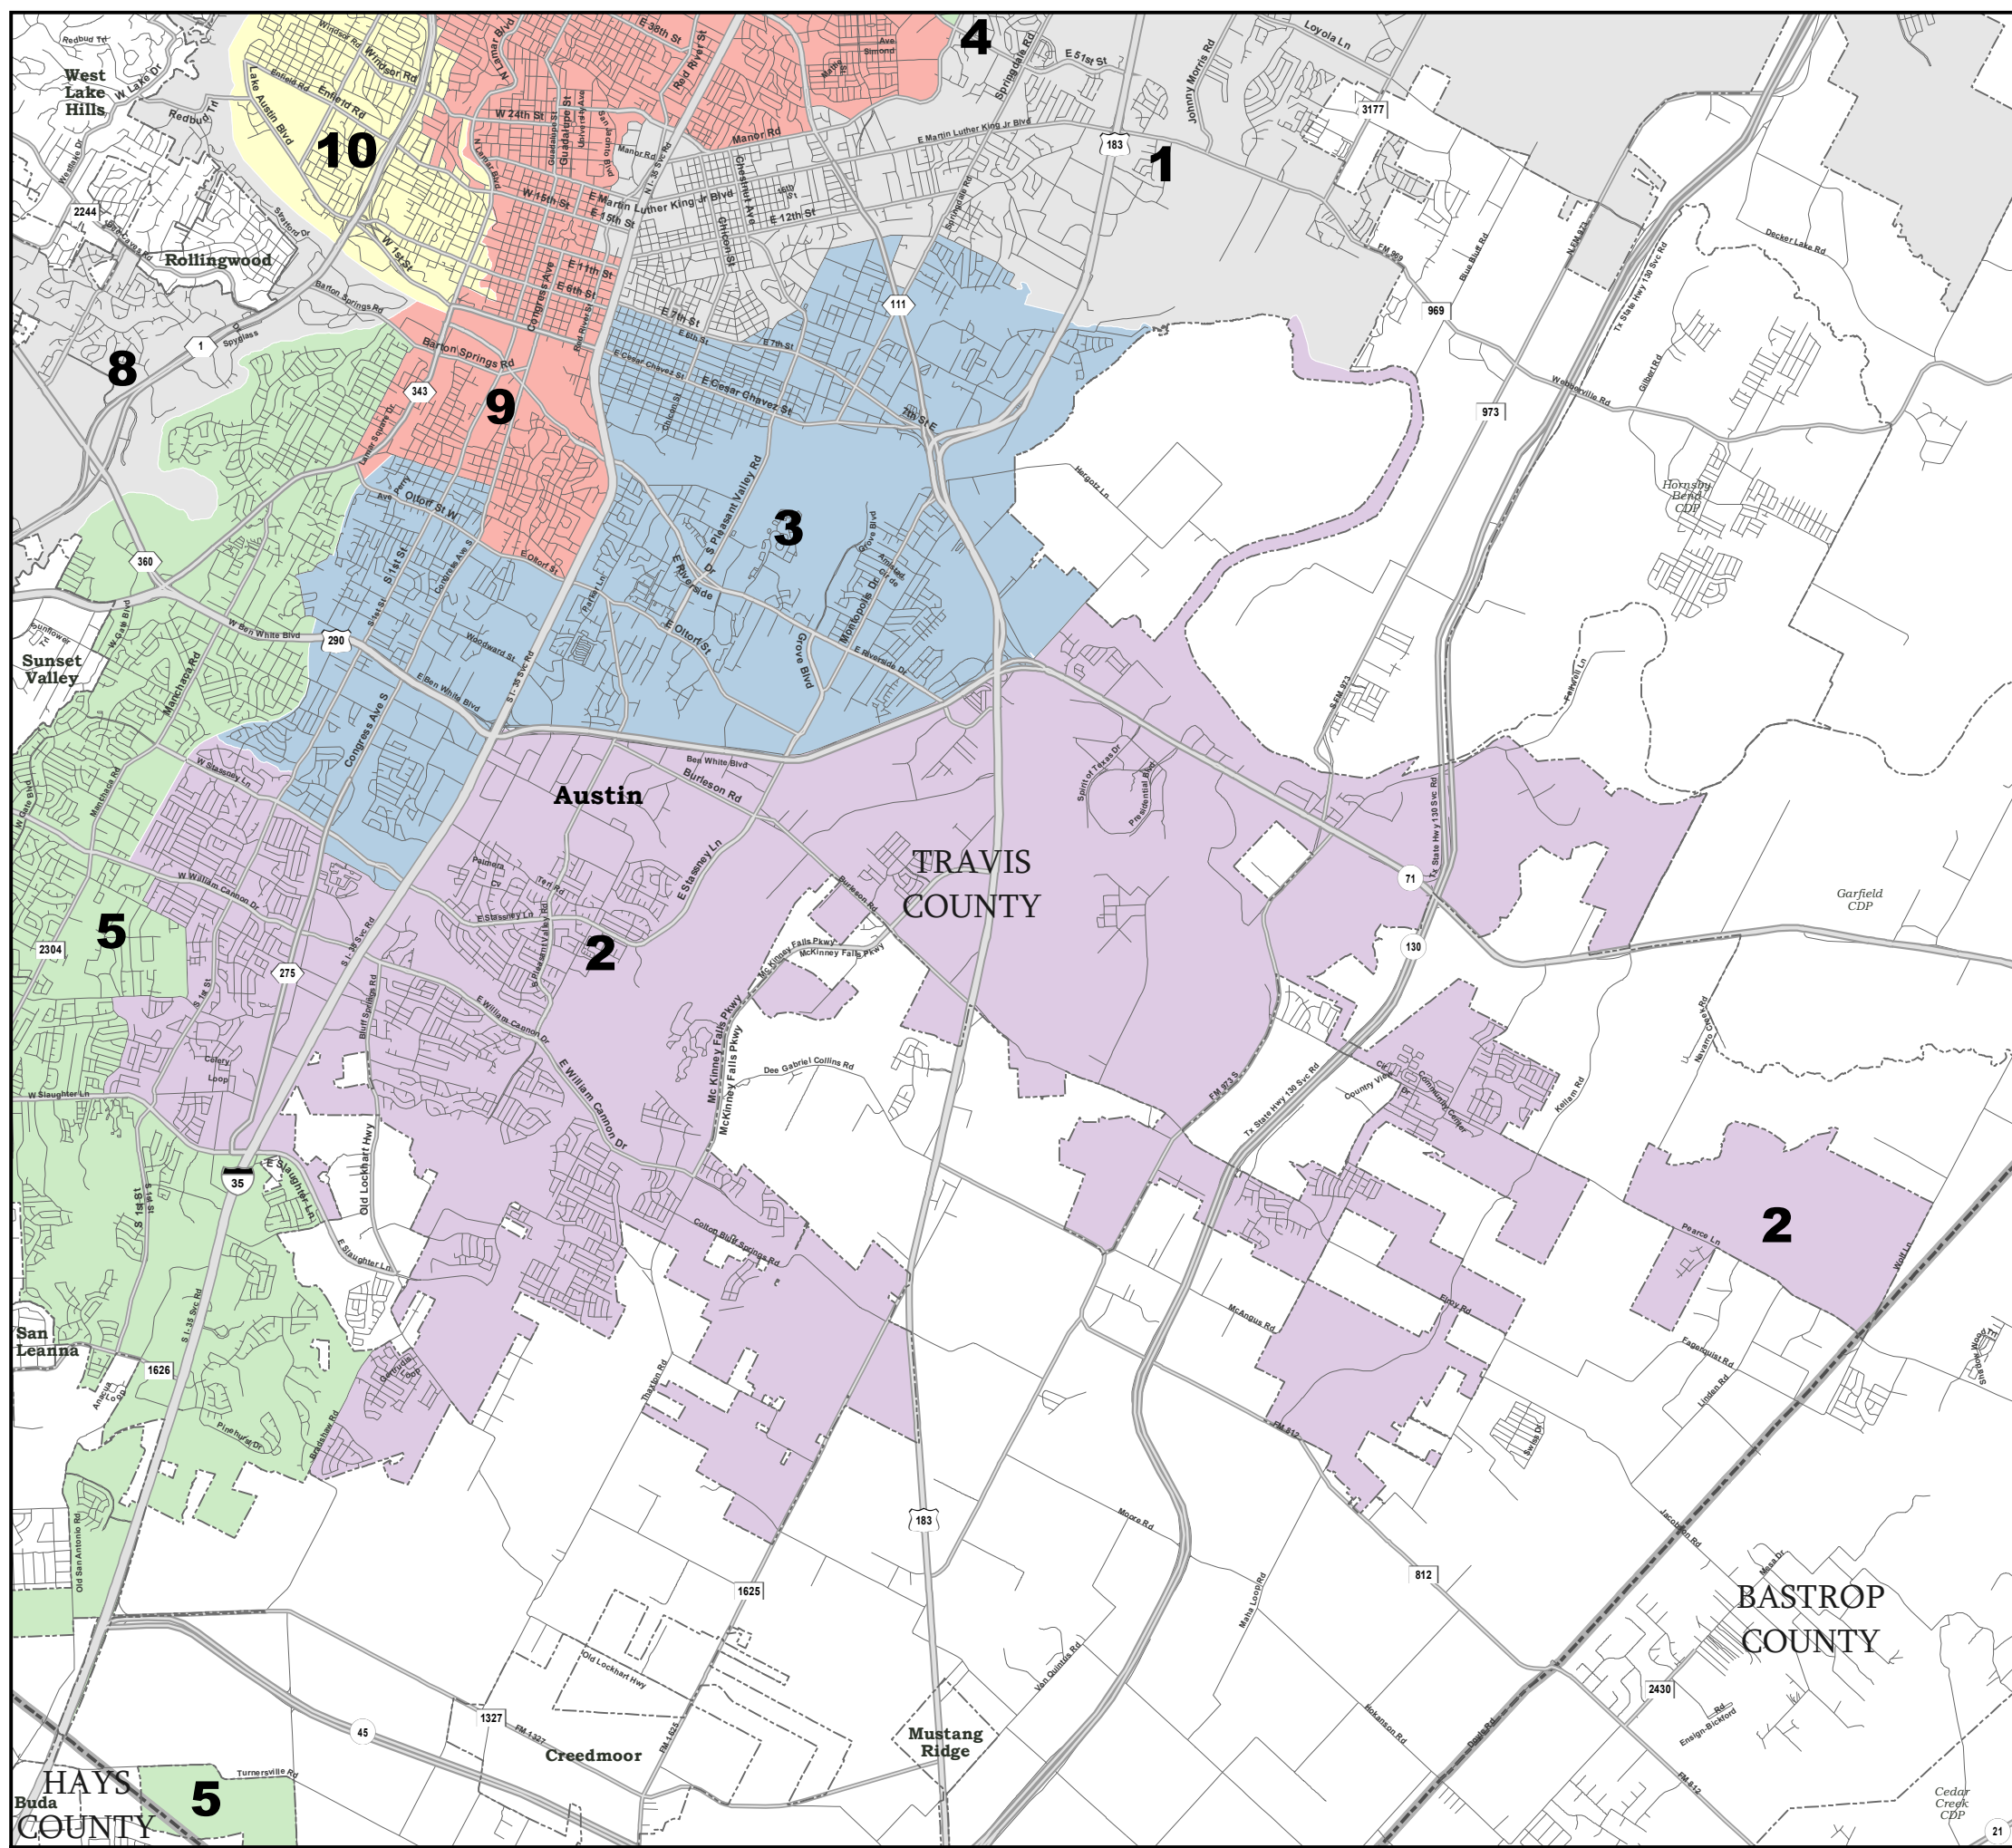

2021 ICRC Preliminary Map

District 1

- Cities
- Census Designated Places (CDPs)
- COUNTIES
-

2021 ICRC Preliminary Map

District 2

- Cities
- Census Designated Places (CDPs)
- COUNTIES
-

Map ID 5002
09/16/21 10:59:43

47688
2020 Census
XKORE2018 2021-09-16 10:48:42

2021 ICRC Preliminary Map

District 4

Austin

TRAVIS COUNTY

- Cities**
- Census Designated Places (CDPs)**
- COUNTIES**

Map ID 5002
09/16/21 10:59:43

47688
2020 Census
XKORE2018 2021-09-16 10:48:42

2021 ICRC Preliminary Map

District 5

- Cities
- Census Designated Places (CDPs)
- COUNTIES
- XKORE2018

Map ID 5002
09/16/21 10:59:43

47688
2020 Census
XKORE2018 2021-09-16 10:48:42

2021 ICRC Preliminary Map

District 6

- Cities**
- Census Designated Places (CDPs)*
- COUNTIES**
-

Map ID 5002
09/16/21 10:59:43

47688
2020 Census
XKORE2018 2021-09-16 10:48:42

2021 ICRC Preliminary Map

District 7

-  **Cities**
-  *Census Designated Places (CDPs)*
-  **COUNTIES**