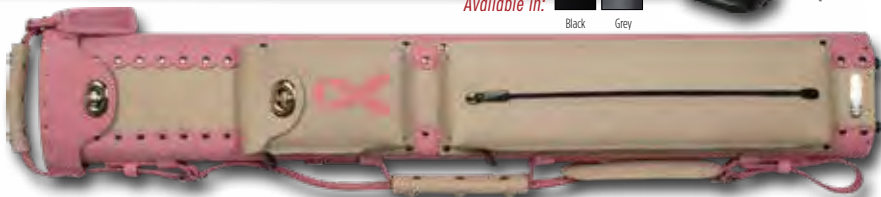

ECC24
2 Butts &
4 Shafts
\$221

ECA22
2 Butts &
2 Shafts
\$149

ECC24
2 Butts &
4 Shafts
\$131

Available in:

INSTROKE

ISXB - Black
ISXL - Grey
2 Butts &
4 Shafts
\$440

Available in:

ISXCR
2 Butts &
4 Shafts
\$424