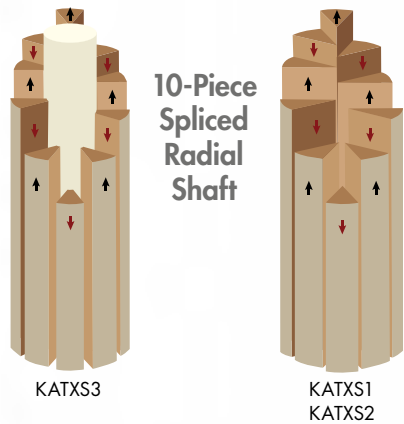

KATANA PERFORMANCE SHAFTS

Comparison Chart

Tip	12.5mm medium laminated tip	11.5mm medium laminated tip	12.5mm medium laminated tip	13mm pressed leather tip
Ferrule	3/8in. long, 2mm thick ferrule	3/8in. long, 2mm thick ferrule	3/8in. long, 10mm thin ferrule	1in. long, 3.5mm thick ferrule
Shaft Construction	10-Piece spliced radial shaft KATXS1	10-Piece spliced radial shaft KATXS2	10-Piece spliced w/ 120mm ULTRALIGHT core KATXS3	Solid maple shaft Standard

12.5mm medium laminated Katana tip by Tiger, 10-Piece spliced radial construction, pro taper

KATXS1
Uni-Loc®
Standard
$225
$212

11.5mm medium laminated Katana tip by Tiger, 10-Piece spliced radial construction, conical taper

KATXS2
Uni-Loc®
Standard
$225
$212

NEW

12.5mm medium laminated Katana tip by Tiger, 10-Piece spliced radial construction, ultra light core, 10mm thin wall ferrule.

KATXS3
Uni-Loc®
Standard
$257
$239

How Can A Spliced Shaft Help Me?

The grain in a solid wooden shaft creates a natural spine which affects how the ball reacts upon impact. Rotating the cue, even a quarter turn, will change how the shaft performs. By splitting the shaft into ten sections and alternating the direction of the grain, Katana removes natural variances, providing lower deflection and more consistent results.

What's It All Mean?

The most important factor in cue ball deflection is cue end mass. Katana shafts use a ferrule that is half the length with thinner walls to reduce the amount of cue ball "squirt" during play.