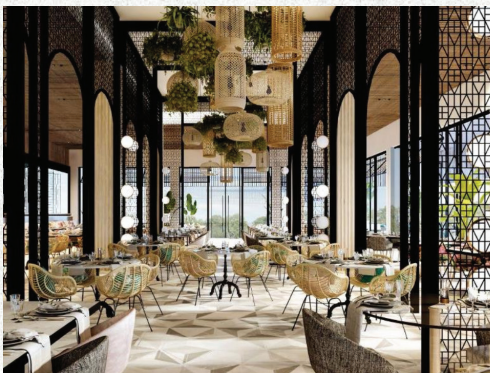

ACCOMMODATION

Jaz Amara features 272 elegant guestrooms including sea, garden and pool view rooms. The hotel also offers rooms with swim up access as well as interconnecting rooms.

ROOMS

- 188 Superior rooms
- 68 Deluxe rooms
- 4 Royal Suites
- 8 Executive Suites
- 4 Handicapped rooms