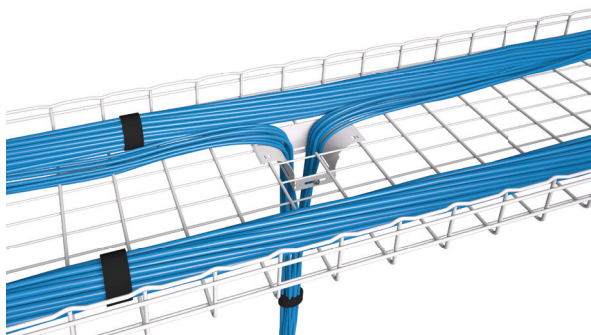

CABLE DROPS THAT WORK WITH YOU

The Cablofil Center Drop Out (CDO) is designed especially for high capacity data centers, where a cable drop is often needed after cables are already in place. With a simple snap-on application, the CDO can be installed on your schedule, before or after the cables are set up, and remains tough enough to maintain support and bend radius of the heavy weight of copper and fiber optic cable bundles.

The CDO is ideal for high capacity data centers because it provides superior support for copper or fiber cables exiting wire mesh pathways, attaches easily to vertical cable managers and fits directly onto the bottom of wire mesh tray of any depth.

FEATURES & BENEFITS

- **Pre- or Post-Installation Options**
 - Add the CDO to your wire mesh tray when you choose, either before or after cabling is installed
- **Variety of Finishes**
 - The CDO comes in electrozinc, white, black or custom colors to match your data center
- **Easy to Install**
 - The CDO snaps right on the wire mesh tray for a quick and simple installation
- **2 Vertical Raceway Options**
 - Connect 4" wide vertical wire mesh easily
 - Mates with 4" wide Ortronics endcap and inner duct
- **Side Rails**
 - Provides a smooth surface for horizontal cable direction changes
- **Smooth Transition for Cables**
 - Provides support for full 90° transition bend ensures cables do not have any potential pinch points or kinks
- **Tie Down Slots**
 - Optional accessories are available to direct and secure the cables as they exit the CDO
- **Reusable**
 - Easy to move as your needs change