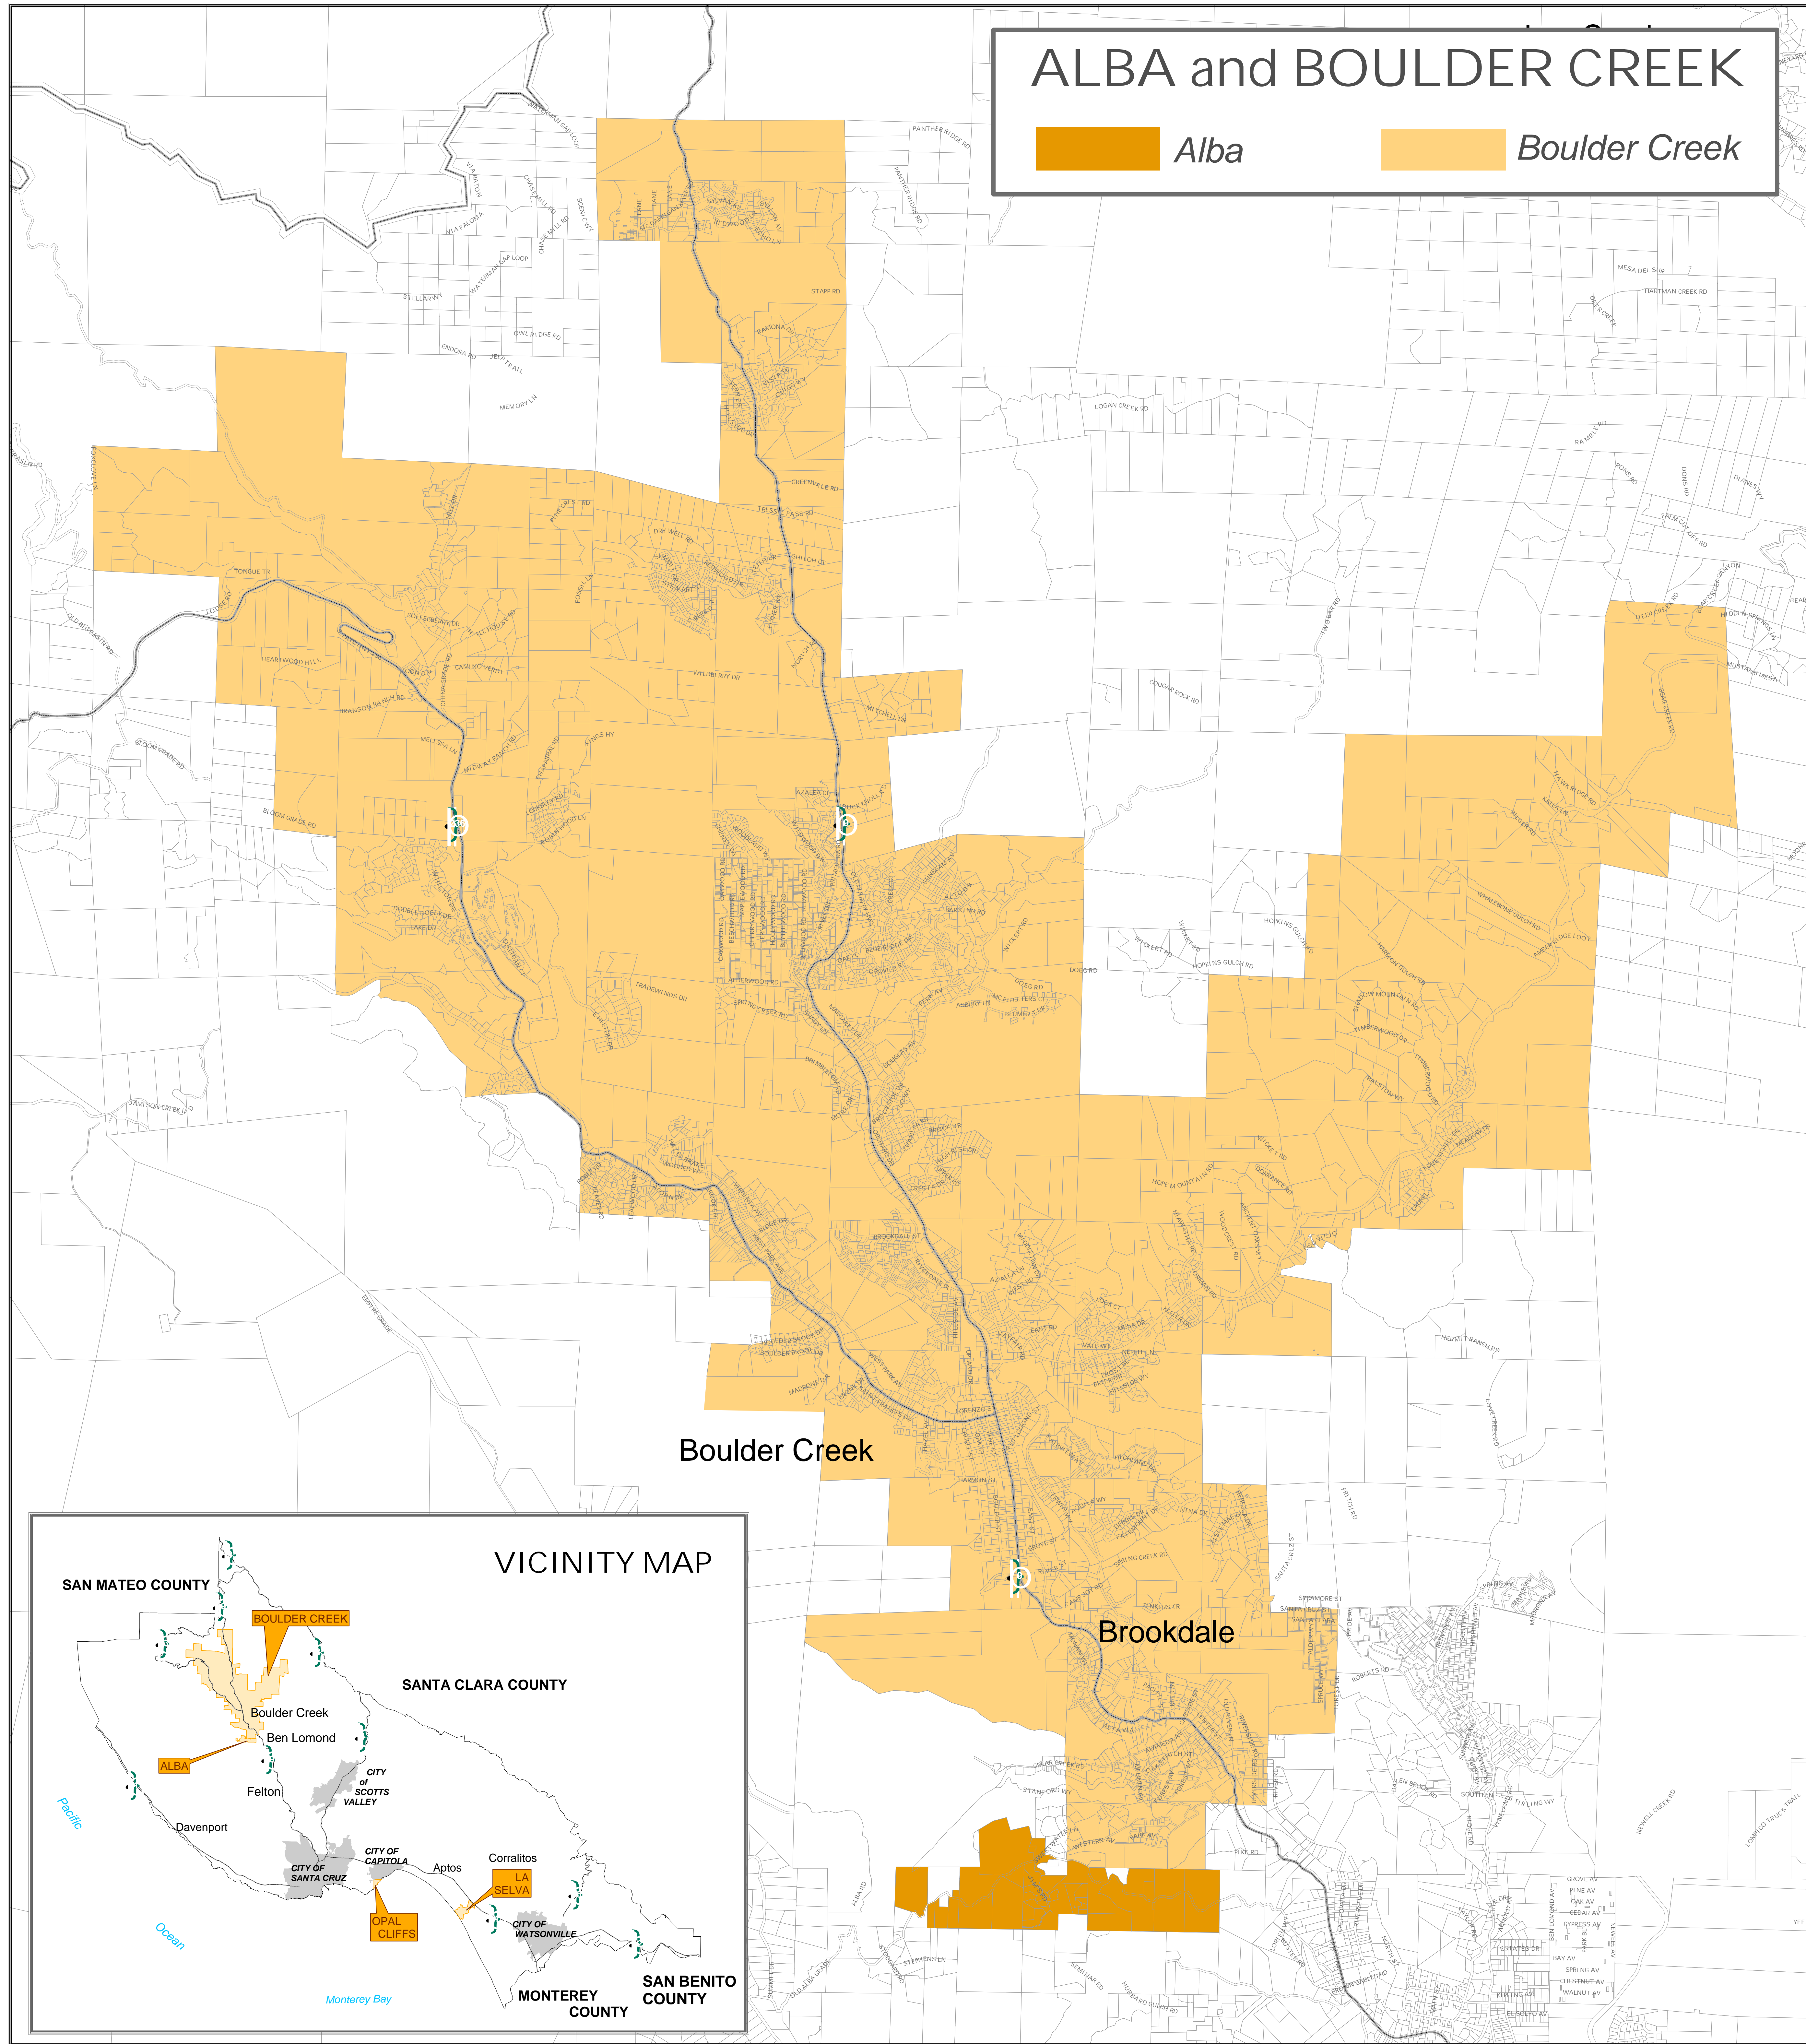

ALBA and BOULDER CREEK

 *Alba*

 *Boulder Creek*

RECREATION DISTRICTS

Santa Cruz County California

SCALES VARY