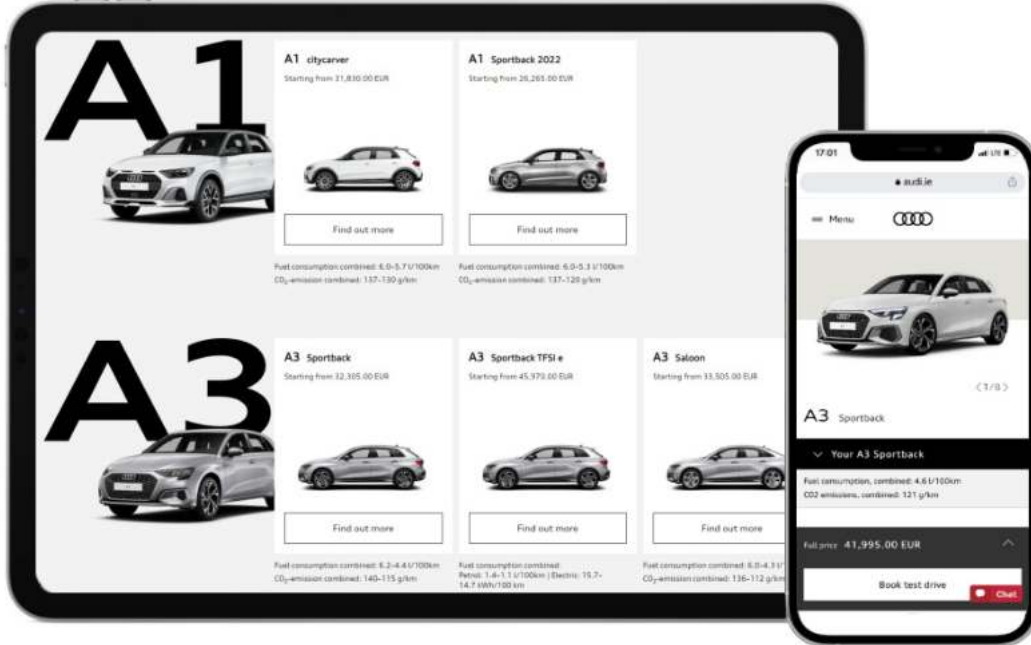

Black-Crescendo Red/Black Leather Interior (Option Code QB)

Audi Configurator

The easy way to build your Audi

Our online configurator makes it simple to create your perfect Audi, using all of your favourite options from this product guide.