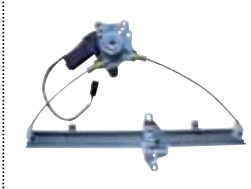

NSB6-B680AEL
NSB6-B680AER
SENTRA B13 '90-94
FR WINDOW REGULATOR
W/MOTOR
80701-55Y17 FL
80700-55Y17 FR
80721-55Y16 FL
80720-55Y16 FR