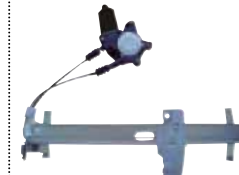

IZK4-B681EL
IZK4-B681ER
RODEO '94-97
HONDA
PASSPORT '94-97
RE WINDOW REGULATOR
W/MOTOR
8-97104-999-0 RL
8-97104-998-0 RR