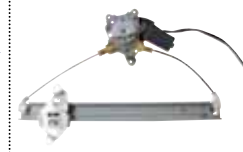

MBC6-B680AEQL
MBC6-B680AEQR
LANCER '02-
FR WINDOW REGULATOR
W/O MOTOR
MR-991325 FL
MR-991326 FR

MBC6-B681EL
MBC6-B681ER
LANCER '02-
RE WINDOW REGULATOR
W/MOTOR
MR-991337 RL
MR-991338 RR
MR-525781 RL
MR-525782 RR