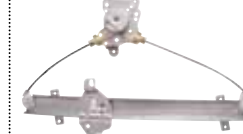

MBC6-B680EL
MBC6-B680ER
LANCER '02-
FR WINDOW REGULATOR
W/MOTOR
MR-525777 FL
MR-525778 FR

MBC6-B680EQL
MBC6-B680EQR
LANCER '02-
FR WINDOW REGULATOR
W/O MOTOR
MR-525777 FL
MR-525778 FR