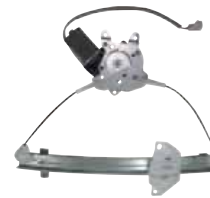

FOR MITSUBISHI

MBC5-B681EL
MBC5-B681ER
LANCER '97-00
MIRAGE '97-00
RE WINDOW REGULATOR
W/MOTOR
MR-184679 RL
MR-184680 RR
MR-200607 RL
MR-200608 RR