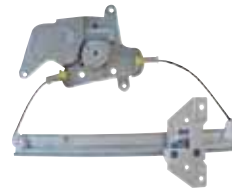

GPN2-B681EQL
GPN2-B681EQR

GRAND AM '99-05
RE WINDOW REGULATOR
W/O MOTOR
22730703 RL
22683777 RL
22730702 RR
22683778 RR
0740-815/0740-716