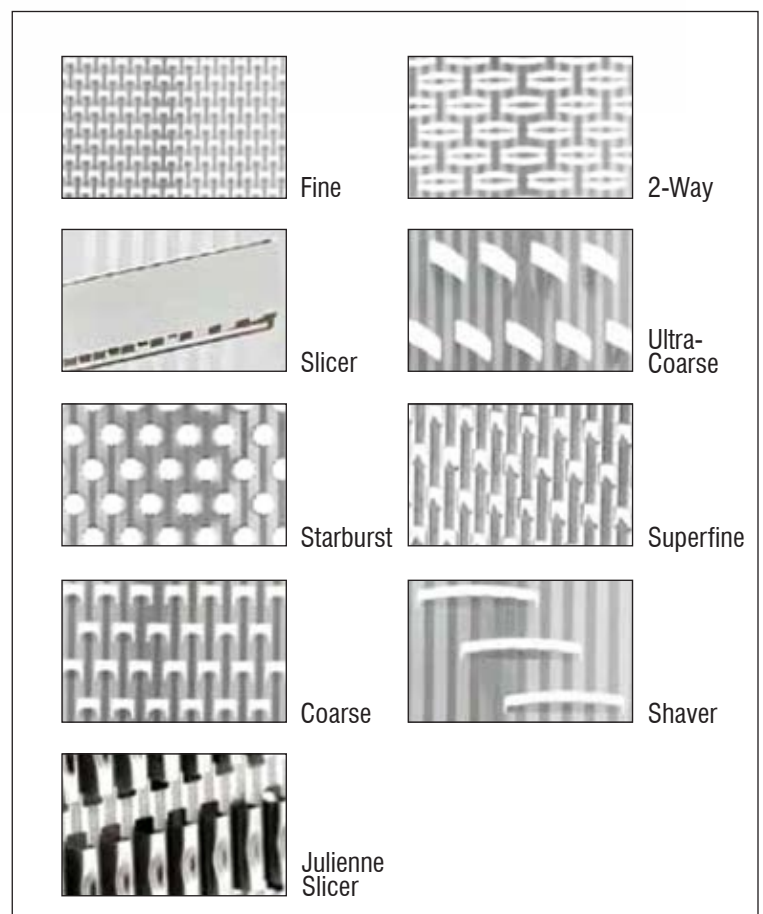

Surface Glide Technology™ Graters

Exclusive to Cuisipro, Surface Glide Technology™ grooved grating surface takes etched graters to the next level. Surface Glide Technology™ graters create the perfect balance between ease of grating and maximum efficiency for the ultimate grating experience that etched graters alone cannot compete with.

The science behind this new technology is based on the repeated grooved pattern that is spread evenly across the face of the grating surface. First, the groove reduces resistance, making grating effortless. Second, the groove elongates the length of each individual blade, so it has a larger cutter surface that comes in contact with food, therefore grating more with less effort.

Combined, these features create a perfect surface for outstanding uninterrupted grating performance where food virtually glides through the blades.