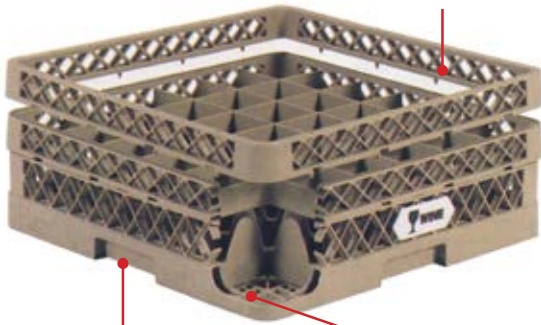

Traex Glass Racks

**PREVENTS BREAKAGE.
EASIER HANDLING.
CLEANER GLASSWARE.**

- 100% vertical glassware protection

- Patented Snap fit extenders

- Handles on all four sides

- Double-wall construction

- Open profile design allows top to bottom and side to side washing/drying action

All Rack Master® rack bases and extenders can be purchased separately or pre-assembled.

All bases and extenders are shown in standard beige.

Rack Master® racks and extenders are available in 5 vibrant colors plus black and standard beige. *Puddifoot only regularly stocks the standard beige versions; please let us know if you'd like colored racks special-ordered.*