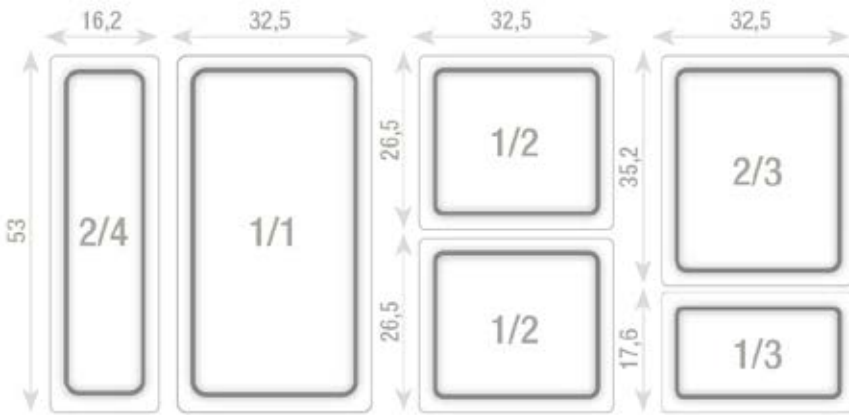

Gastro'Hotel Dish 1/3

Product Code	Dimensions	Capacity
T821.3	32.5 x 17.5 x 6.5 cm 12.75 x 7 x 2.5"	1.9L 67 oz

Colors Available: White, Taupe & Matte Black

Gastro'Hotel Dish 1/2

Product Code	Dimensions	Capacity
T821.2-1	32.5 x 26.5 x 6.5 cm 12.75 x 10.5 x 2.5"	3.0L 105.75 oz