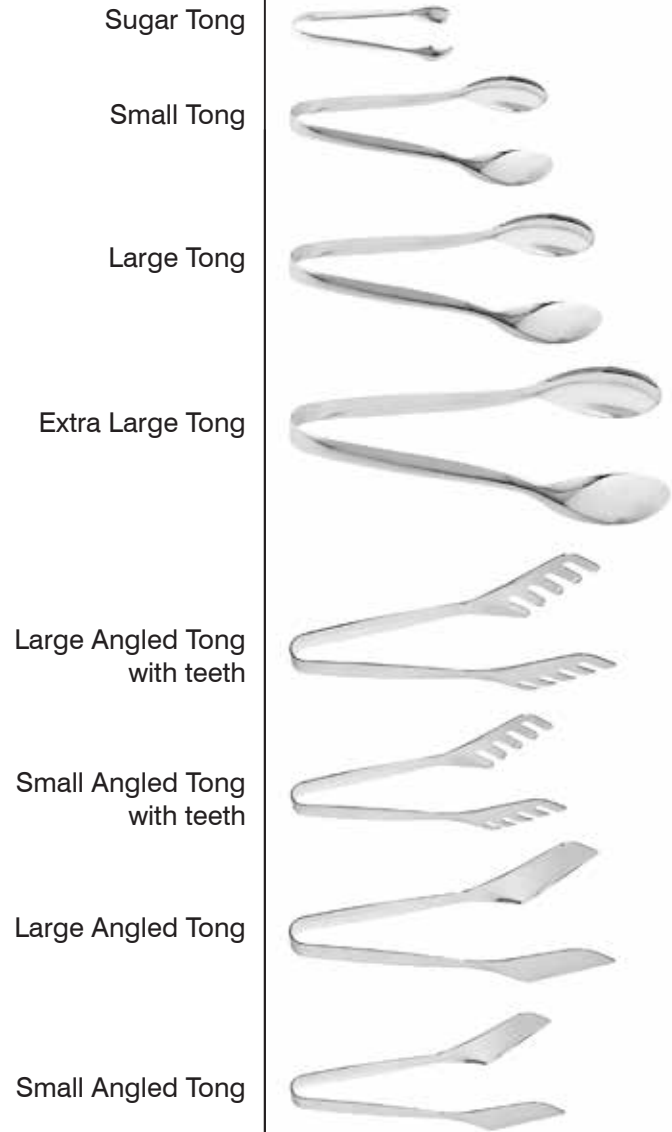

Puddifoot Flatware - iO Tongs 18/10 Stainless Steel

Item Code	Description	Size
iO-21	Sugar Tong	10 cm
iO-57	Small Tong	19 cm
iO-58	Large Tong	24 cm
iO-59	Extra Large Tong	30 cm
iO-65	Small Angled Tong w/teeth	19 cm
iO-66	Large Angled Tong w/teeth	24 cm
iO-67	Small Angled Tong	19 cm
iO-68	Large Angled Tong	24 cm