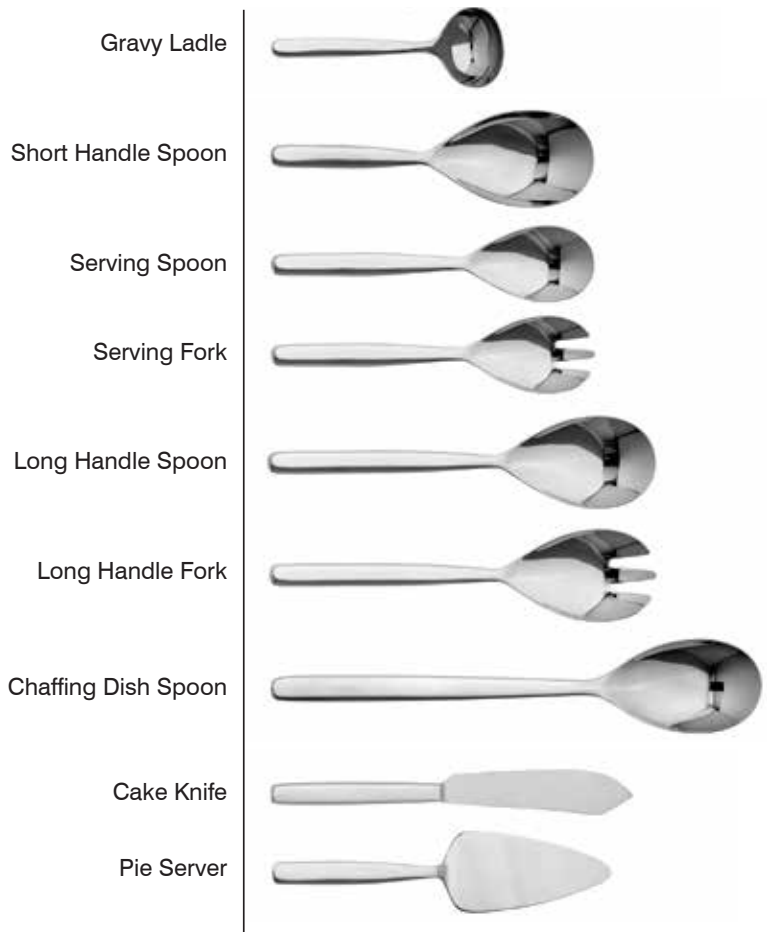

Crab Pick

Martini Pick

Stir Spoon

Puddifoot Flatware - iO Serving Pieces

18/10 Stainless Steel

Item Code	Description	Size
iO-11	Serving Fork	24 cm
iO-12	Serving Spoon	24 cm
iO-16	Gravy Ladle	17.5 cm
iO-17	Short Handle Serving Spoon	24 cm
iO-22	Serving/Cold Meat Fork	21 cm
iO-28	Pie Server	25 cm
iO-45	Long Handle Serving Fork	29 cm
iO-46	Long Handle Serving Spoon	29 cm
iO-50	Long Handle Serving Set (45/46)	29 cm
iO-55	Chaffing Dish Spoon	36 cm
iO-60	Cake Knife	29 cm