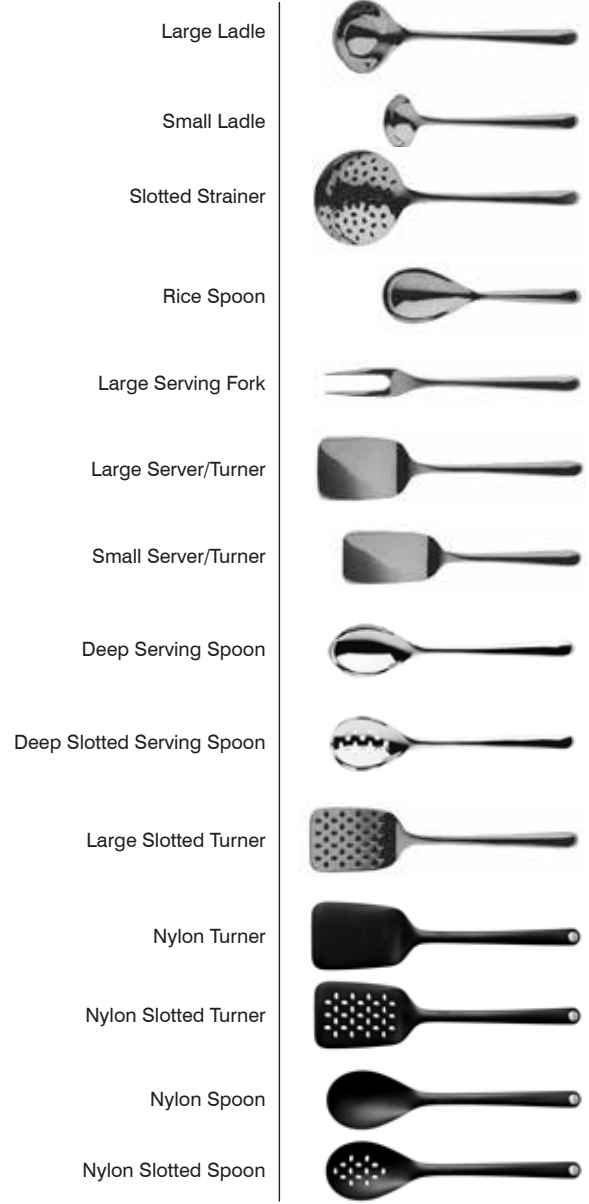

Item Code	Description	Size
SGB2514	Large Ladle	32 cm
SGB2516	Small Ladle	26 cm
SGB2524	Slotted Strainer	34 cm
SGB2531	Rice Spoon	26 cm
SGB2536	Large Serving Fork	33 cm
SGB2542	Large Server/Turner	34 cm
SGB2544	Small Server/Turner	30 cm
SGB2548	Deep Serving Spoon	32 cm
SGB2552	Large Slotted Server/Turner	34 cm
SGB2558	Deep Slotted Serving Spoon	32 cm
SGB2584	Utensil Storage Rack - small	40 cm
SGB2586	Utensil Storage Rack - large	60 cm
SGNY2542	Nylon Turner	32.5 cm
SGNY2552	Nylon Slotted Turner	32.5 cm
SGNY2547	Nylon Spoon	31.5 cm
SGNY2557	Nylon Slotted Spoon	31.5 cm