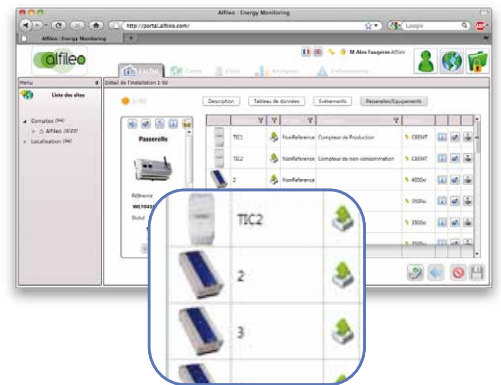

● ● ● Advanced remote monitoring solution for all facilities of a photovoltaic installation

Alfileo offers a **tunrkey** solution for remotely monitoring PV facilities across all the equipments on the installation.

This advanced solution integrates a communication gateway (GPRS) to install and Web interfaces that are easy to take control of in order to monitor near real-time data "meters" (production, non-consumption and consumption), "inverter(s)" and "sensors" (temperature, radiation ...) in your fleet.

The Alfileo solution consolidate all the data for a detailed analysis of your facilities.

Now you can enrich your maintenance, optimize your operating costs and differentiate yourself from your competitors.

- Complete and non-proprietary solution for the management of your equipments (inverters, meters and sensors)
- Two Web portals in your colors to view the data (1 Web portal "pro" + 1 Web portal "End User")
- PRECISE supervision of alarms with description, clearance and definition of trigger thresholds
- Analysis tool of multi-inverter data
- A unique contact : a complete solution per installation that includes communication gateway and services (SIM card with GPRS subscription, data hosting and access to web portals)