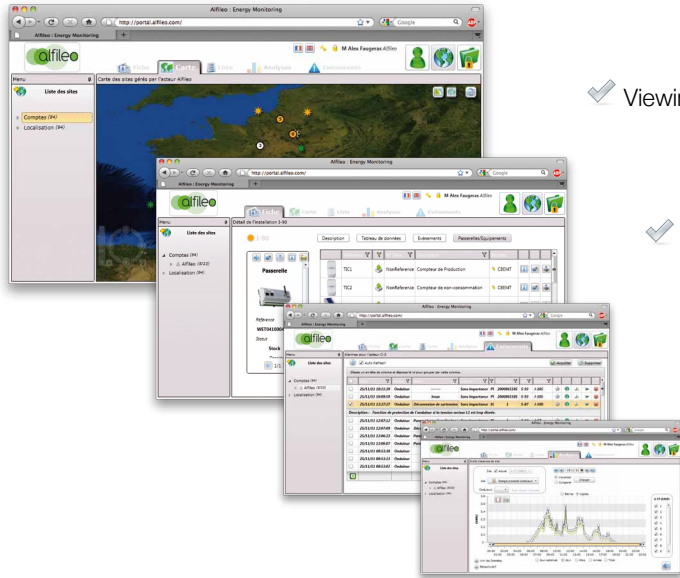

The Alfileo solution consolidate all the data for a detailed analysis of your facilities.

Now you can enrich your maintenance, optimize your operating costs and differentiate yourself from your competitors.

- Complete and non-proprietary solution for the management of your equipments (inverters, meters and sensors)
- Two Web portals in your colors to view the data (1 Web portal "pro" + 1 Web portal "End User")
- PRECISE supervision of alarms with description, clearance and definition of trigger thresholds
- Analysis tool of multi-inverter data
- A unique contact : a complete solution per installation that includes communication gateway and services (SIM card with GPRS subscription, data hosting and access to web portals)

3 meters
(production, consumption
non-consumption)

Inverter(s)

Sensors
(temperature,
Radiation ...)

Data use

The solution Alfileo allows you to track your **fleet of PV systems** through a portal, enabling you to manage professional Web sites and accounts with access.

In addition, Alfileo offers yours customers a second portal to view data production and consumption of the installation.

✓ Viewing your park

✓ Equipment management

✓ Monitoring Alarms

✓ Data analysis

✓ Web portal "EndUser"