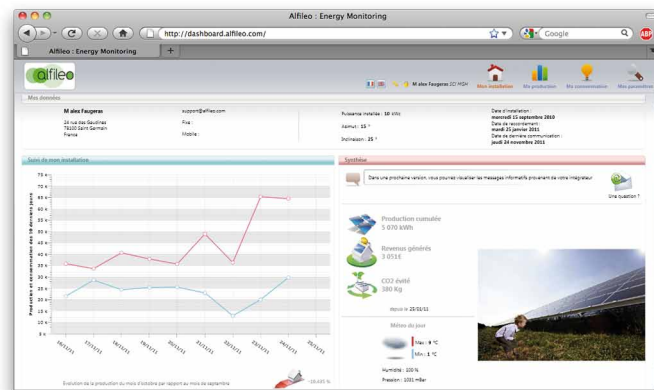

- Complete and non-proprietary solution for the management of your equipments (inverters, meters and sensors)
- Two Web portals in your colors to view the data (1 Web portal "pro" + 1 Web portal "End User")
- PRECISE supervision of alarms with description, clearance and definition of trigger thresholds
- Analysis tool of multi-inverter data
- A unique contact : a complete solution per installation that includes communication gateway and services (SIM card with GPRS subscription, data hosting and access to web portals)

3 meters
(production, consumption
non-consumption)

Inverter(s)

Sensors
(temperature,
Radiation ...)

Data use

The solution Alfileo allows you to track your **fleet of PV systems** through a portal, enabling you to manage professional Web sites and accounts with access.

In addition, Alfileo offers yours customers a second portal to view data production and consumption of the installation.

✓ Viewing your park

✓ Equipment management

✓ Monitoring Alarms

✓ Data analysis

✓ Web portal "EndUser"