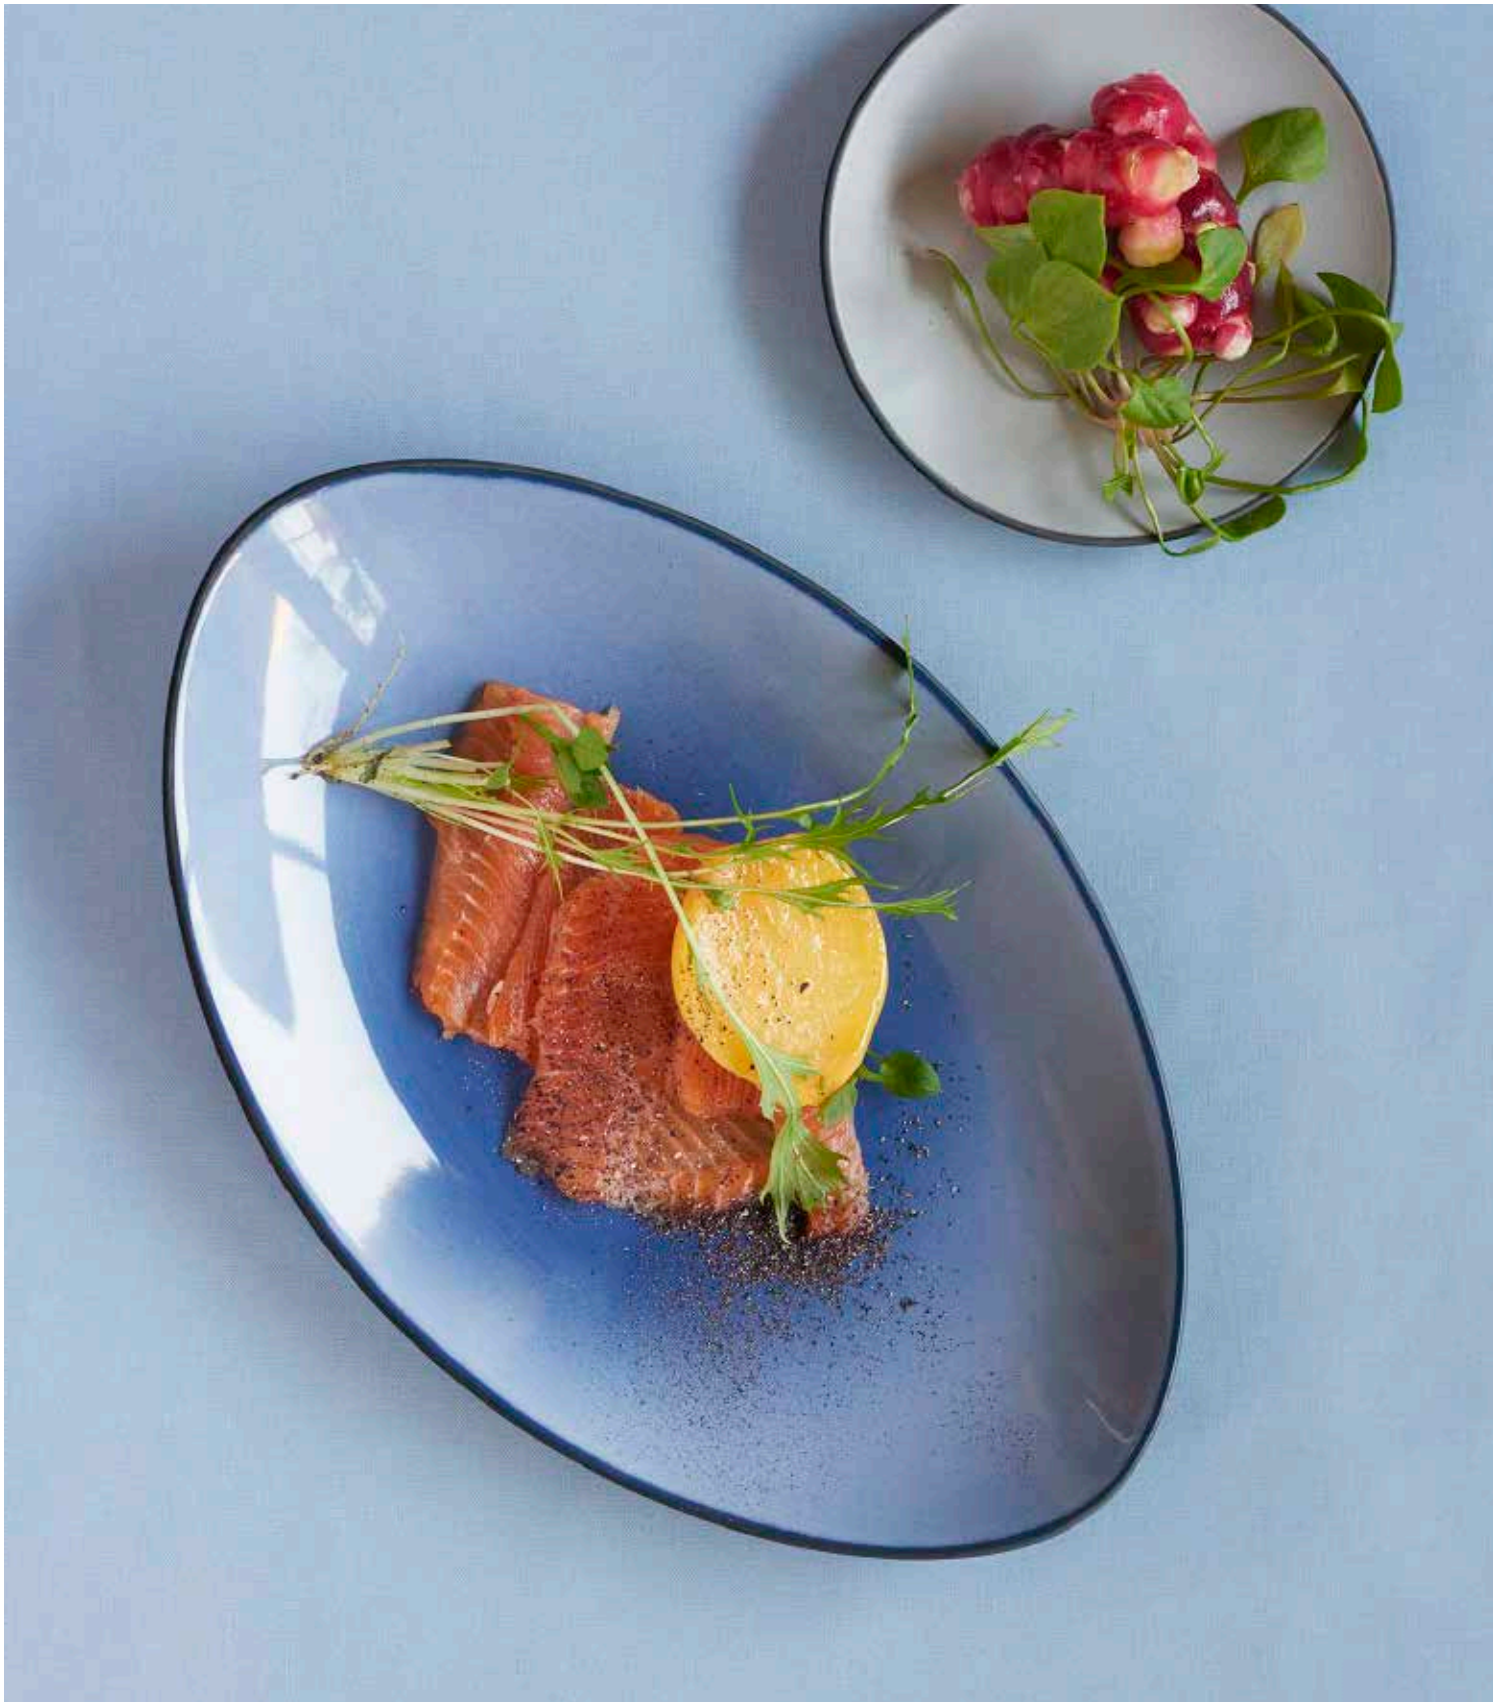

NEW Equinoxe