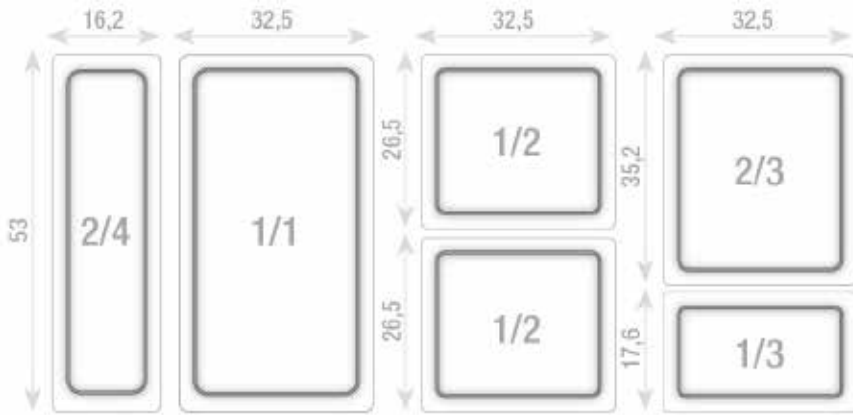

Gastro'Hotel Dish 1/3

Product Code	Dimensions	Capacity
T821.3	32.5 x 17.5 x 6.5 cm 12.75 x 7 x 2.5"	1.9L 67 oz

Colors Available: White, Taupe & Matte Black